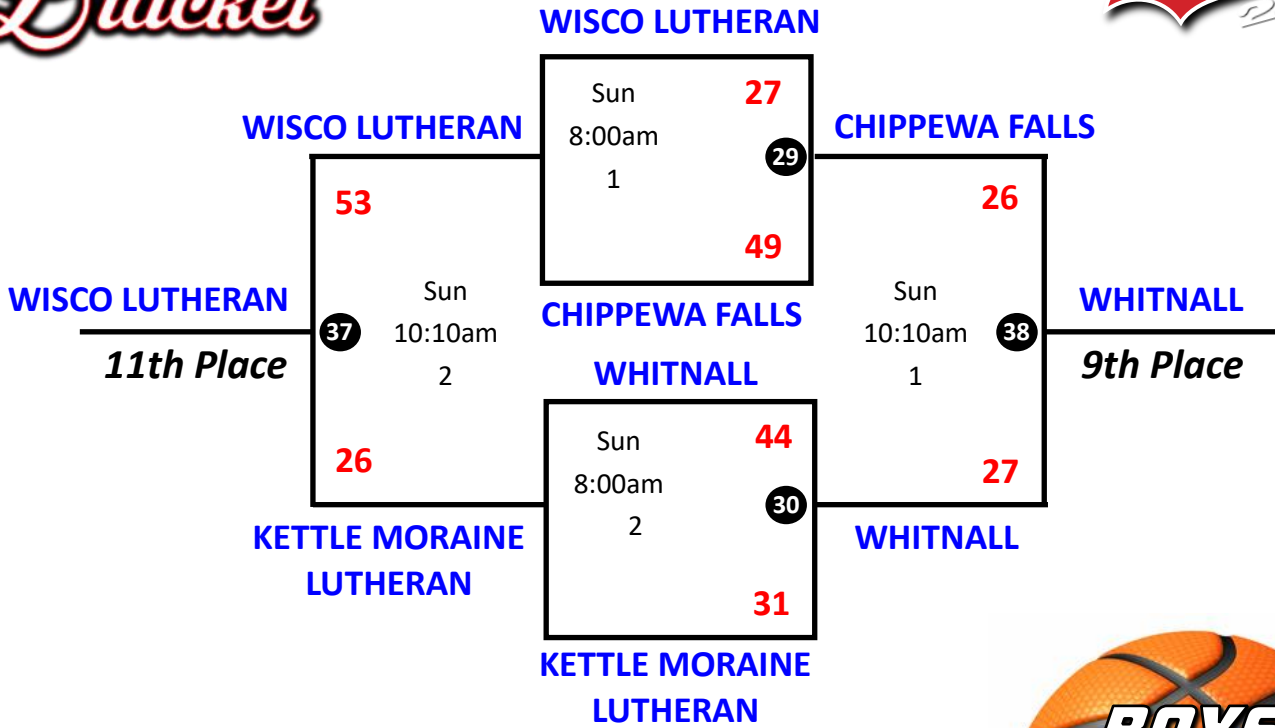

Pool C Schedule

Game #	Team 1	Score	Team 2	Score	Date	Time	Court
5	Fox Valley Lutheran	36	Whitnall	25	Sat	8:00am	3
6	Kenosha St. Joseph	44	Evansville	32	Sat	8:00am	4
13	Fox Valley Lutheran	52	Evansville	40	Sat	10:10am	1
14	Kenosha St. Joseph	48	Whitnall	37	Sat	10:10am	2
21	Fox Valley Lutheran	33	Kenosha St. Joseph	37	Sat	12:20pm	4
22	Evansville	40	Whitnall	61	Sat	12:20pm	3

Pool D Schedule

Game #	Team 1	Score	Team 2	Score	Date	Time	Court
7	Tosa East Red	49	Port Washington	46	Sat	8:00am	1
8	Chippewa Falls	44	Appleton East	45	Sat	8:00am	2
15	Tosa East Red	73	Appleton East	24	Sat	10:10am	3
16	Chippewa Falls	73	Port Washington	65	Sat	10:10am	4
23	Tosa East Red	49	Chippewa Falls	52	Sat	12:20pm	2
24	Appleton East	42	Port Washington	30	Sat	12:20pm	1

Championship Bracket

Courts 1-4: [VINCENT H.S.](#)

Consolation Bracket

Consolation Bracket

Courts 1-4: [VINCENT H.S.](#)