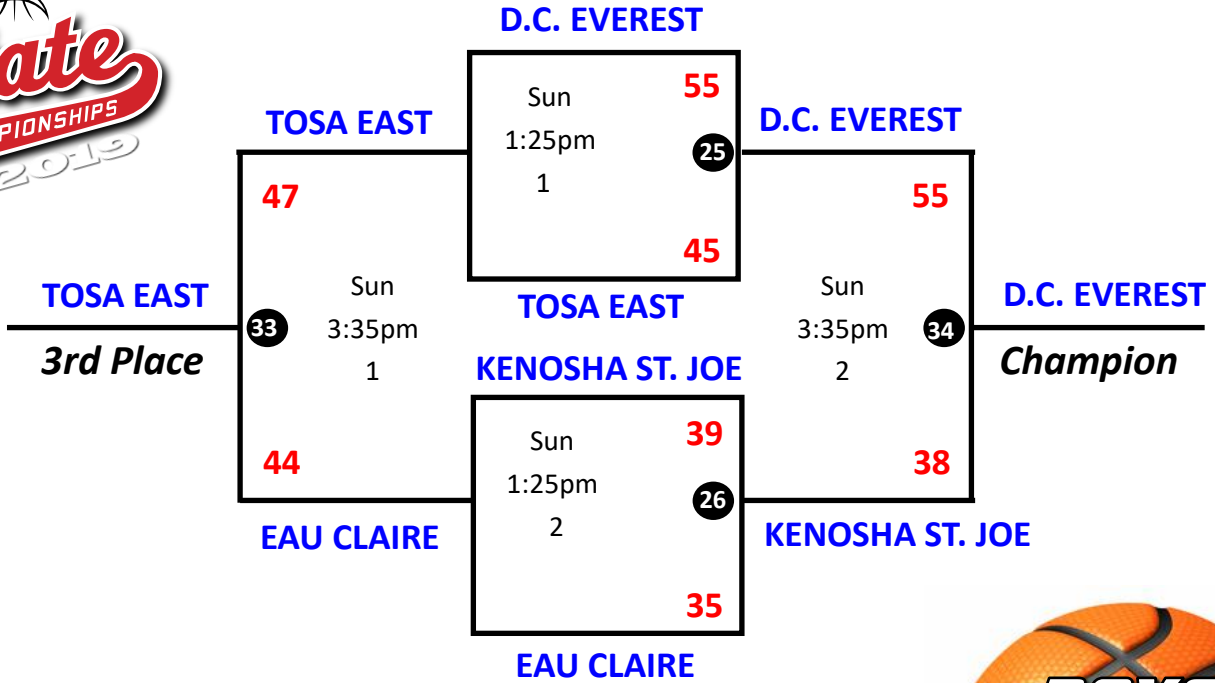

Championship Bracket

Courts 1-4: [VINCENT H.S.](#)