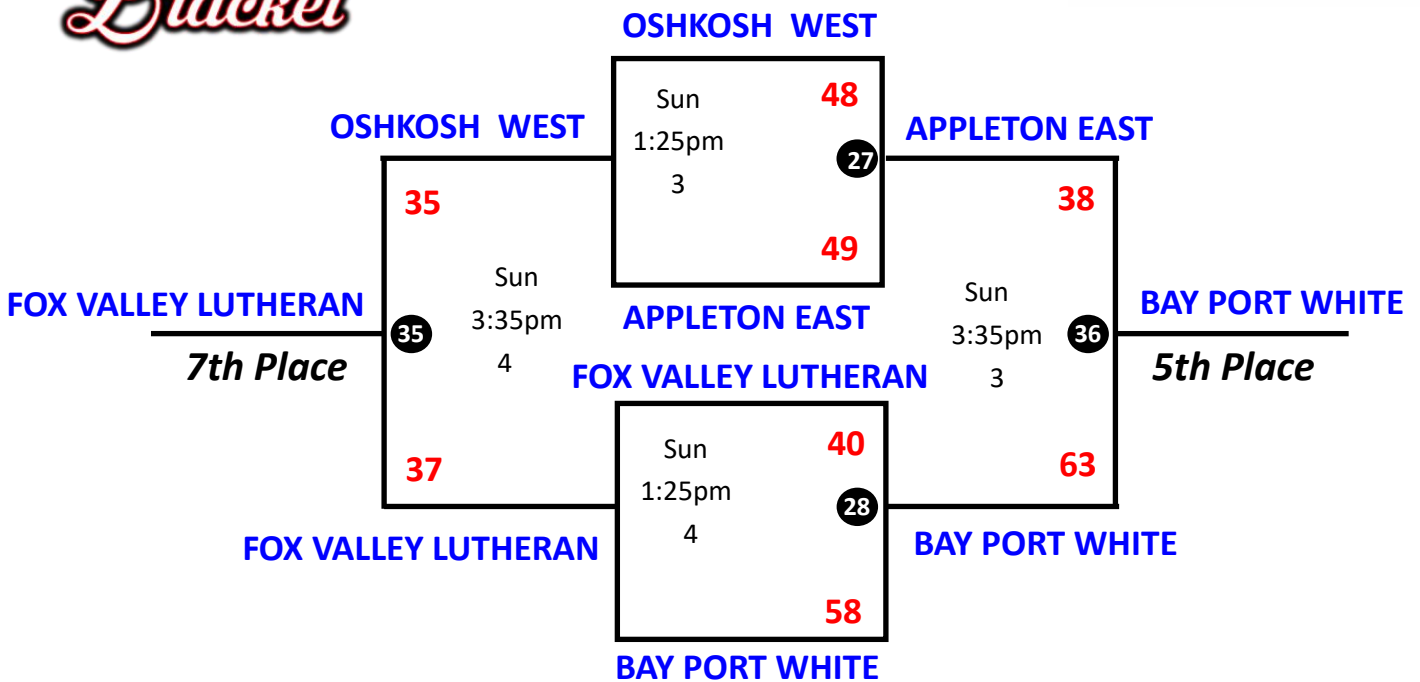

Pool B Schedule

Game #	Team 1	Score	Team 2	Score	Date	Time	Court
3	Eau Claire	50	Monona Grove	25	Sat	9:05am	1
4	Bay Port White	46	K.M. Lutheran	37	Sat	9:05am	2
11	Eau Claire	43	K.M. Lutheran	37	Sat	11:15am	3
12	Bay Port White	75	Monona Grove	22	Sat	11:15am	4
19	Eau Claire	50	Bay Port White	35	Sat	1:25pm	2
20	K.M. Lutheran	63	Monona Grove	41	Sat	1:25pm	1

Pool C Schedule

Game #	Team 1	Score	Team 2	Score	Date	Time	Court
5	Fox Valley Lutheran	36	Whitnall	25	Sat	8:00am	3
6	Kenosha St. Joseph	44	Evansville	32	Sat	8:00am	4
13	Fox Valley Lutheran	52	Evansville	40	Sat	10:10am	1
14	Kenosha St. Joseph	48	Whitnall	37	Sat	10:10am	2
21	Fox Valley Lutheran	33	Kenosha St. Joseph	37	Sat	12:20pm	4
22	Evansville	40	Whitnall	61	Sat	12:20pm	3

Pool D Schedule

Game #	Team 1	Score	Team 2	Score	Date	Time	Court
7	Tosa East Red	49	Port Washington	46	Sat	8:00am	1
8	Chippewa Falls	44	Appleton East	45	Sat	8:00am	2
15	Tosa East Red	73	Appleton East	24	Sat	10:10am	3
16	Chippewa Falls	73	Port Washington	65	Sat	10:10am	4
23	Tosa East Red	49	Chippewa Falls	52	Sat	12:20pm	2
24	Appleton East	42	Port Washington	30	Sat	12:20pm	1

Championship Bracket

Courts 1-4: [VINCENT H.S.](#)

Consolation Bracket

Consolation Bracket

Courts 1-4: [VINCENT H.S.](#)