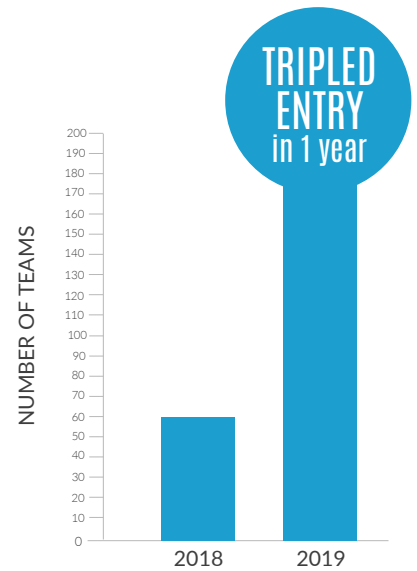

Mississippi Gulf Coast Open

4,400+

Athletes and spectators a day