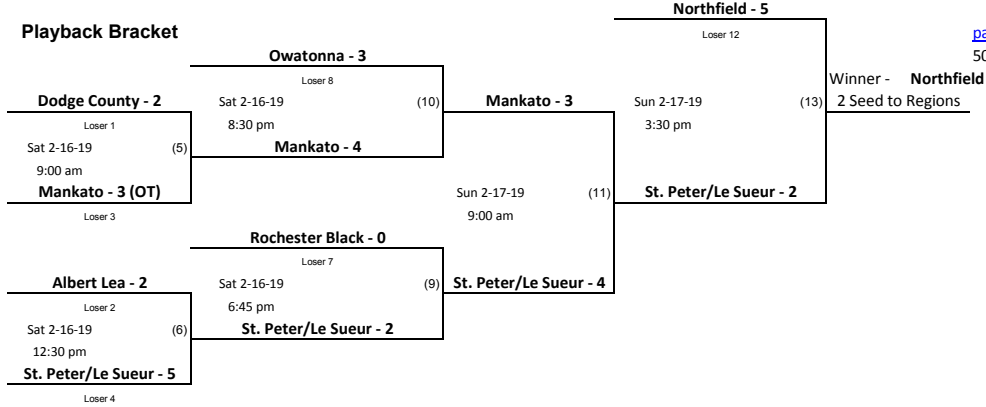

Playback Bracket

patcullen07@gmail.com
507-363-6594