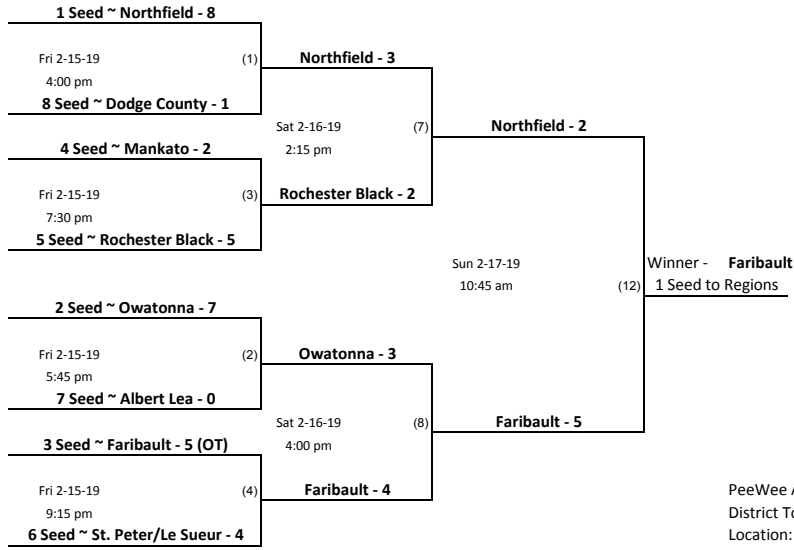

Minnesota Hockey District 9 PWA League Play-offs

Games played in Owatonna at All Seasons Arena

The Highest Seed in Each Game is the Home Team

PeeWee A
 District Tournament
 Location: Owatonna Four Seasons Arena