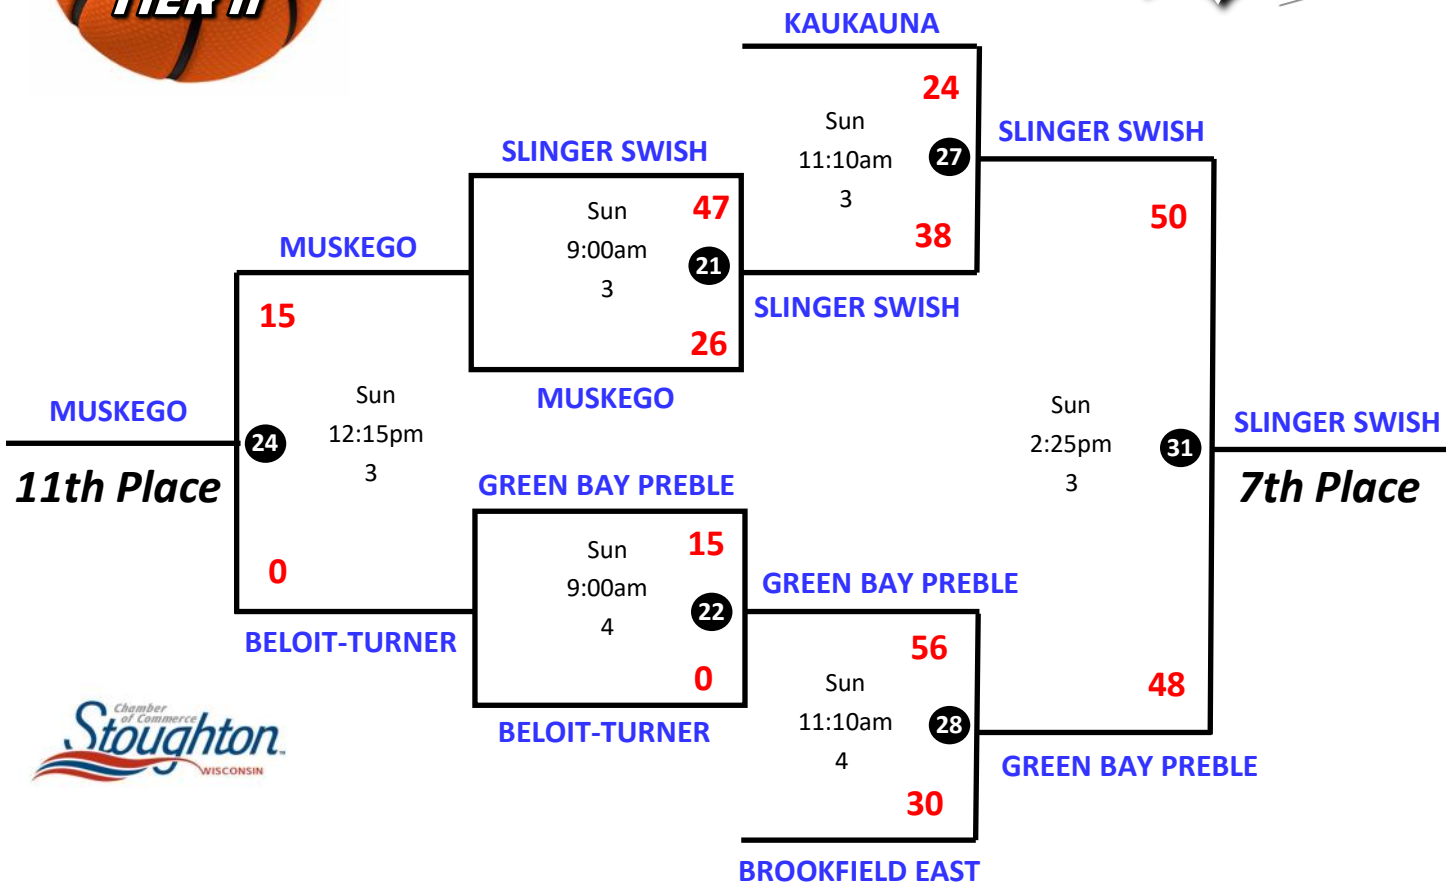

Consolation Bracket

ADVANCEMENT			
7	Kaukauna	1-2	-8
8	Brookfield East	1-2	-9
9	Green Bay Preble	1-2	-16
10	Slinger Swish	0-3	-18
11	Muskego	0-3	-39
12	Beloit-Turner	0-3	-45