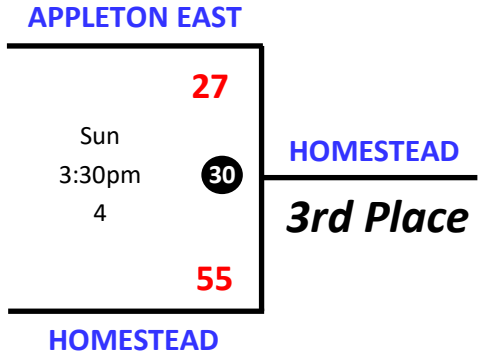

### GYM KEY

Courts 1-4:

[SEA STOUGHTON](#)

# Championship Bracket

ADVANCEMENT			
1	Greendale	3-0	+45
2	Prairie Du Chien	3-0	+43
3	Homestead	3-0	+40
4	Appleton East	2-1	+9
5	Onalaska	2-1	+4
6	Kenosha	2-1	-6

**GYM KEY**

Courts 1-4: [SEA STOUGHTON](#)