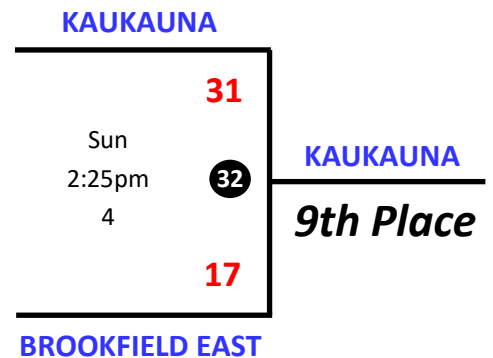

### GYM KEY

Courts 1-4:

[SEA STOUGHTON](#)

# Championship Bracket

ADVANCEMENT			
1	Greendale	3-0	+45
2	Prairie Du Chien	3-0	+43
3	Homestead	3-0	+40
4	Appleton East	2-1	+9
5	Onalaska	2-1	+4
6	Kenosha	2-1	-6

**GYM KEY**

Courts 1-4: [SEA STOUGHTON](#)

## GYM KEY

Courts 1-4: [SEA STOUGHTON](#)