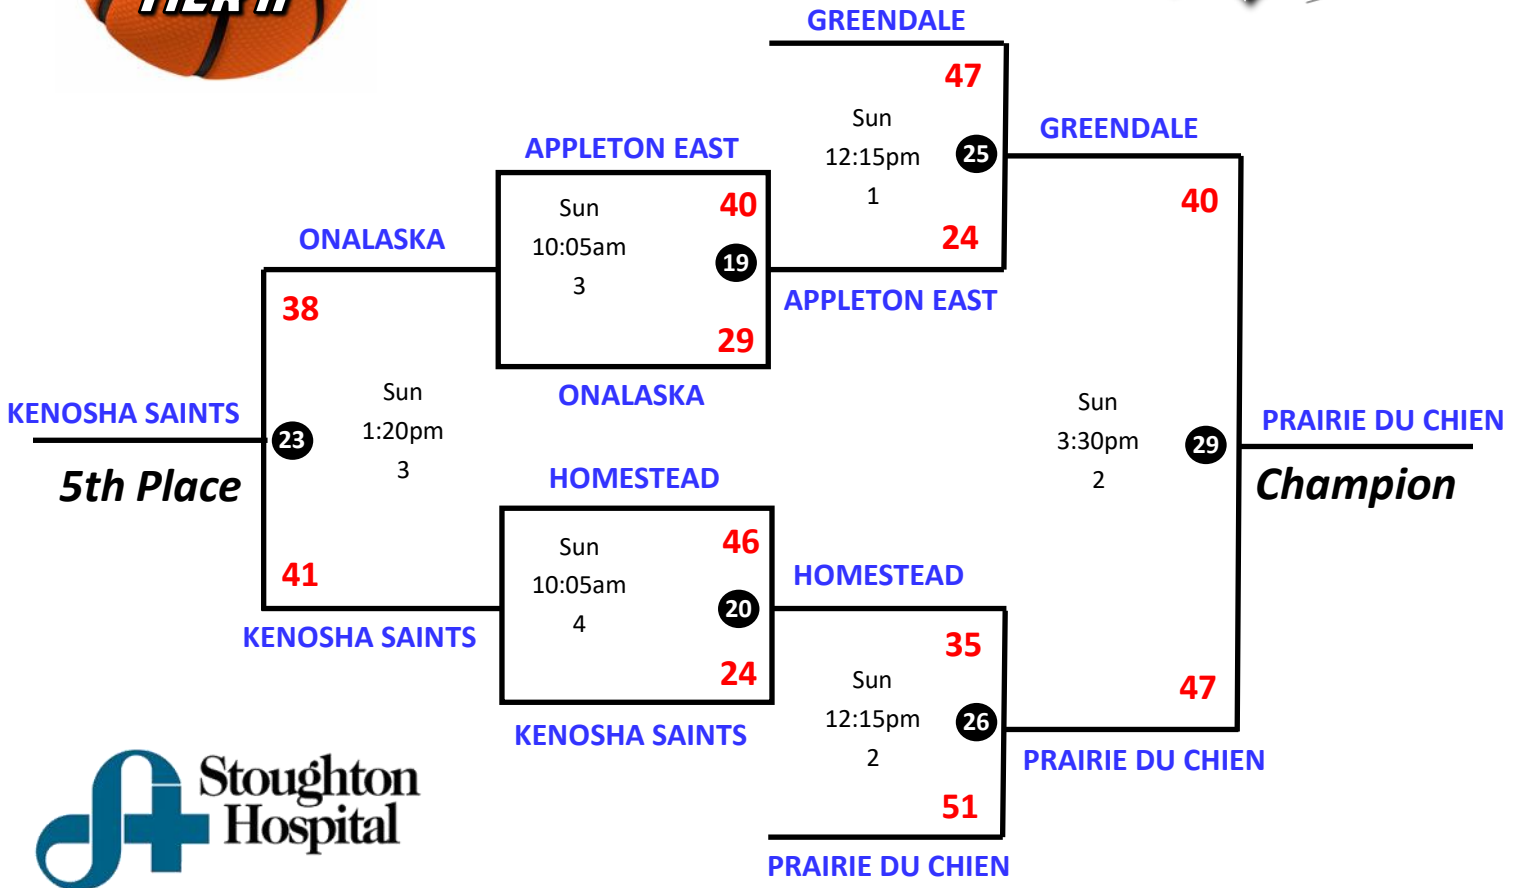

### Pool B Schedule

Game #	Team 1	Score	Team 2	Score	Date	Time	Court
3	Homestead	43	Kenosha Saints	19	Sat	10:05am	3
4	Green Bay Preble	36	Slinger Swish	34	Sat	10:05am	4
9	Homestead	37	Slinger Swish	27	Sat	1:20pm	1
10	Green Bay Preble	26	Kenosha Saints	29	Sat	1:20pm	2
15	Homestead	52	Green Bay Preble	31	Sat	4:35pm	4
16	Slinger Swish	27	Kenosha Saints	33	Sat	4:35pm	3

### Pool C Schedule

Game #	Team 1	Score	Team 2	Score	Date	Time	Court
5	Appleton East	35	Brookfield East	26	Sat	11:10am	3
6	Greendale	15	Beloit Turner	0	Sat	11:10am	4
11	Appleton East	15	Beloit Turner	0	Sat	2:25pm	1
12	Greendale	52	Brookfield East	19	Sat	2:25pm	2
17	Appleton East	36	Greendale	51	Sat	5:40pm	4
18	Beloit Turner	0	Brookfield East	15	Sat	5:40pm	3

### GYM KEY

Courts 1-4:

[SEA STOUGHTON](#)

# Championship Bracket

ADVANCEMENT			
1	Greendale	3-0	+45
2	Prairie Du Chien	3-0	+43
3	Homestead	3-0	+40
4	Appleton East	2-1	+9
5	Onalaska	2-1	+4
6	Kenosha	2-1	-6

**GYM KEY**

Courts 1-4: [SEA STOUGHTON](#)