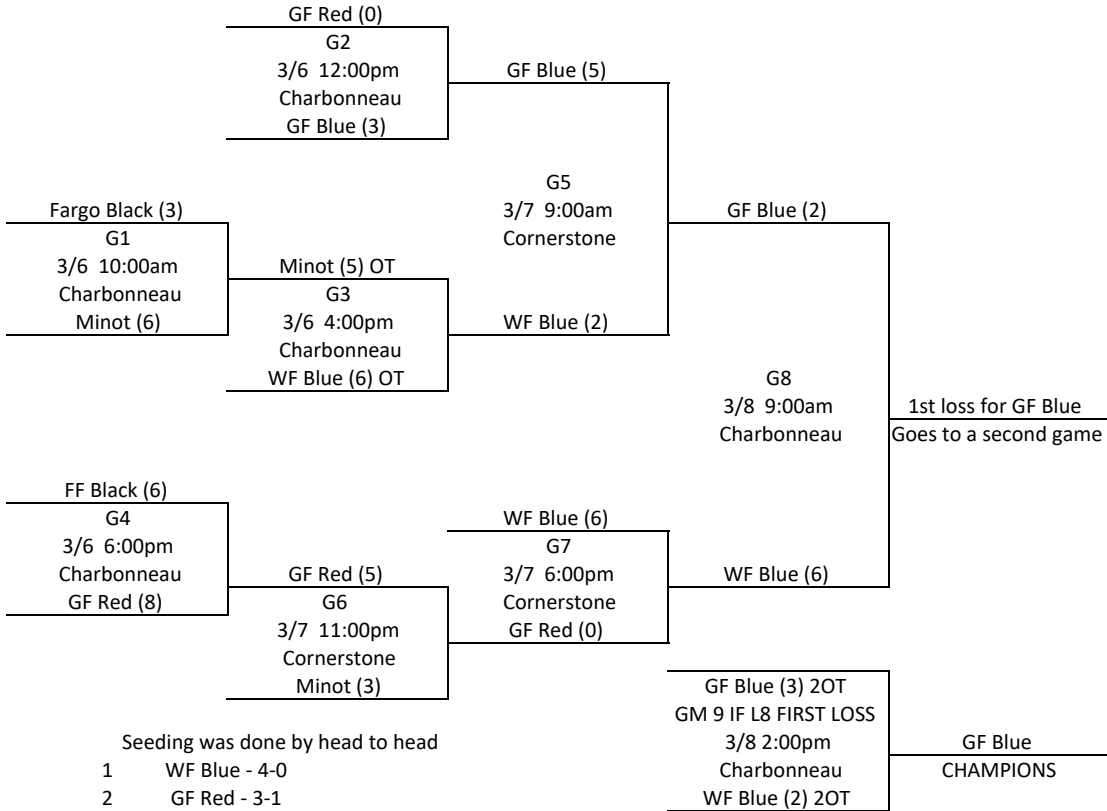

**PEEWEE A GOLD
NDAHA
STATE TOURNAMENT
MARCH 6, 7 & 8
DICKINSON**

Seeding was done by head to head

- 1 WF Blue - 4-0
- 2 GF Red - 3-1
- 3 GF Blue - 2-2
- 4 Fargo Black - 1-3
- 5 Minot - 0-4