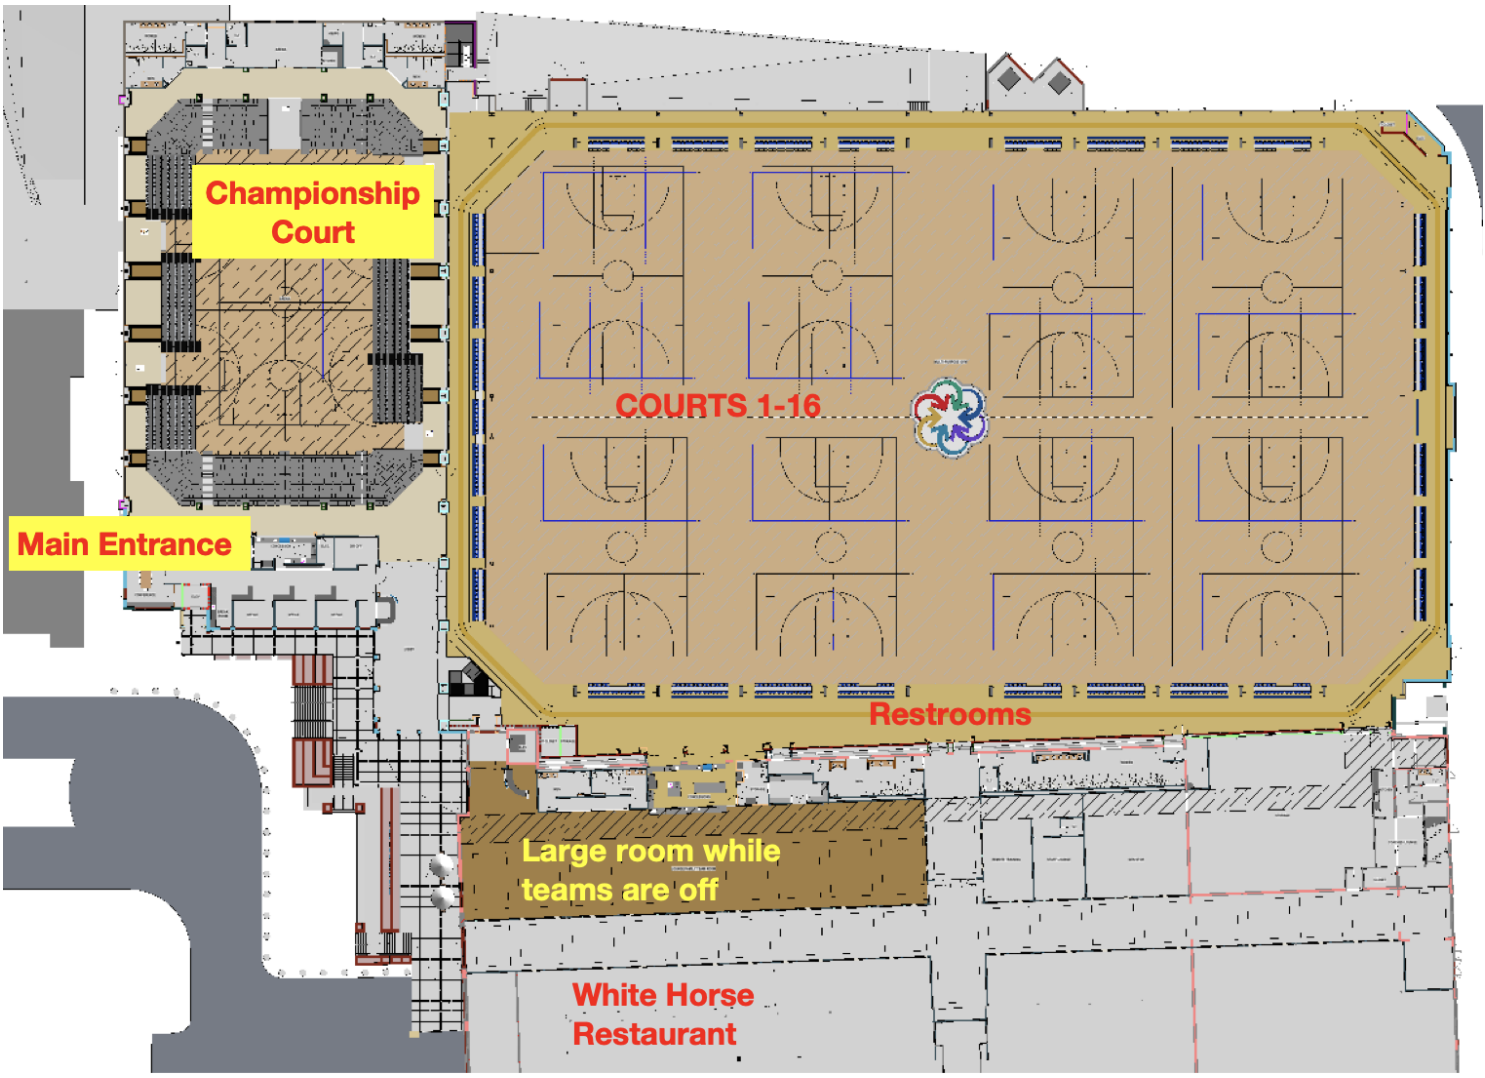

Rock Hill Sports and Event Center Volleyball Rules 2020

Rules, Format & Important Information for coaches, players and parents

Food

- Team food, coolers or tables are NOT allowed.
- Individuals may bring in outside food/drinks but **MUST** eat/drink only on track area or large team room.
- **Absolutely no food or drinks on the wooden floor area!**
- **Absolutely no GUM on the wooden floor area!**
- Players may bring in water bottles to playing floor, no other type drinks on wood floor area.
- Water coolers are provided near courts (no cups)
- Facility does have a concession stand with a limited menu.
- There is a restaurant on site (White Horse)- located in same building.

Facility Rules:

- No ball handling inside the facility, this includes all rooms of the facility, except on court area only. Parents and coaches- make sure you inform all players. 2nd warning will result in team point penalty. Damages can result in team being responsible.

Parking (VERY IMPORTANT READ)

- **Towing Enforced-** Park in designated parking spots only **Do not park on side of all streets near or around the facility, or create any spaces in gravel or dirt near construction!**
- There will be a \$5 a day parking fee upon exit!
- Follow signs to Parking Deck A- primary parking. Overflow parking is shown on map below. NOTE: Ceiling height for 2nd level and up is only 6'8". A standard truck can fit but vans or lifted trucks cannot. First level is for these vehicles- cars go to 2nd or above levels.
- There is a drop off circle at front entrance-no parking in circle. Parking **UNDER** the facility is for handicapped parking. There is also handicapped parking in the deck with an elevator outside the facility that leads to second floor entrance.

Rock Hill Sports & Event Center Special Event Parking

Championship Court

COURTS 1-16

Main Entrance

Restrooms

Large room while teams are off

White Horse Restaurant