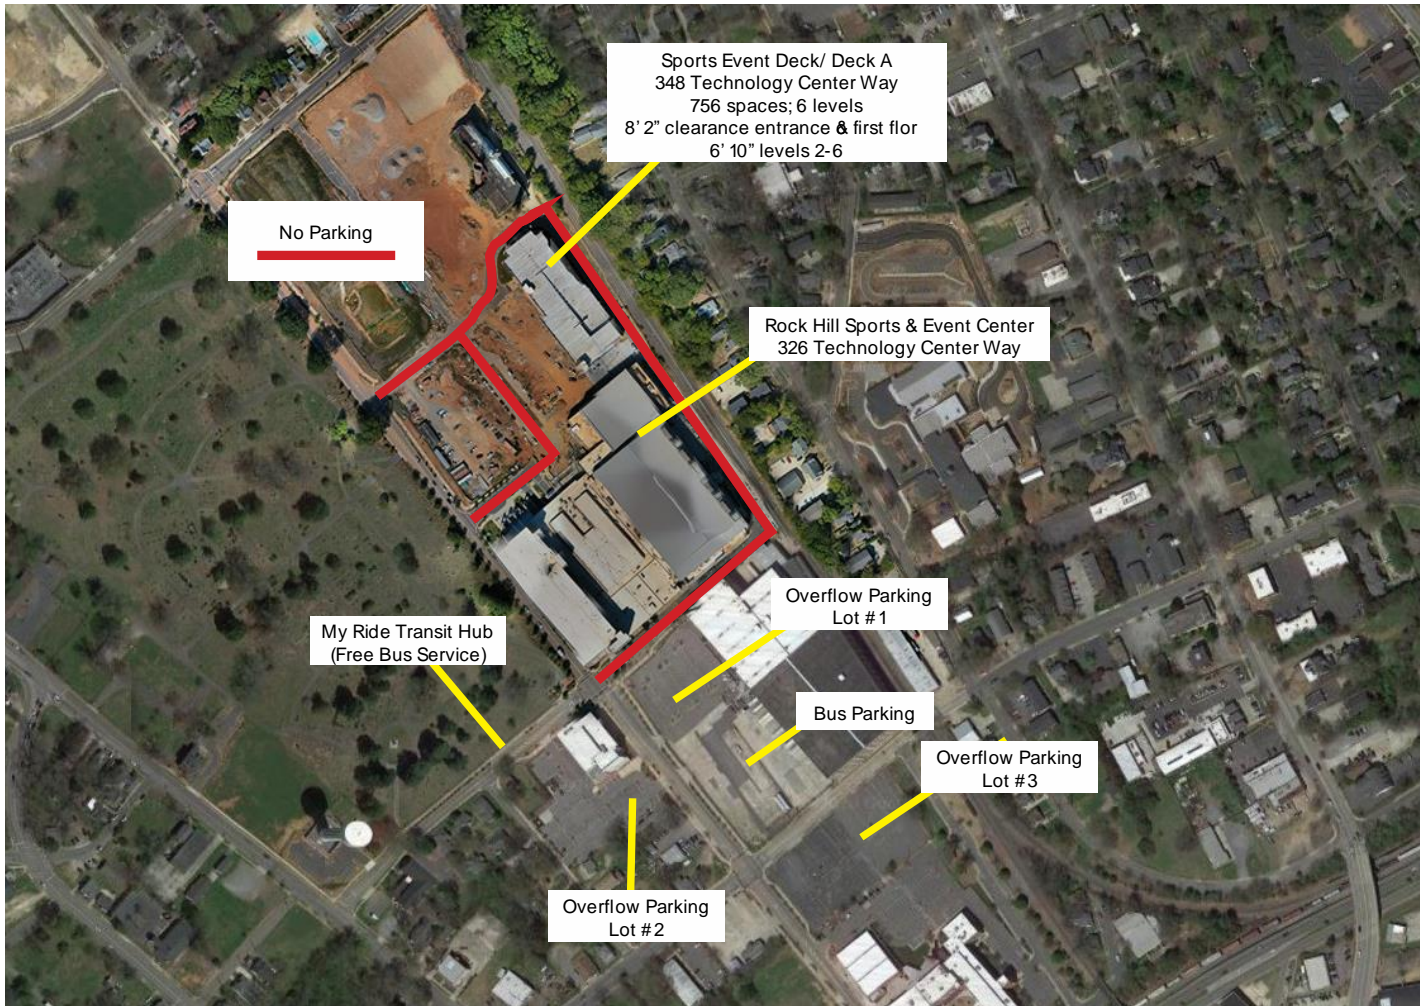

Rock Hill Sports and Event Center Volleyball Rules 2020

Rules, Format & Important Information for coaches, players and parents

Food

- Team food, coolers or tables are NOT allowed.
- Individuals may bring in outside food/drinks but **MUST** eat/drink only on track area or large team room.
- **Absolutely no food or drinks on the wooden floor area!**
- **Absolutely no GUM on the wooden floor area!**
- Players may bring in water bottles to playing floor, no other type drinks on wood floor area.
- Water coolers are provided near courts (no cups)
- Facility does have a concession stand with a limited menu.
- There is a restaurant on site (White Horse)- located in same building.

Facility Rules:

- No ball handling inside the facility, this includes all rooms of the facility, except on court area only. Parents and coaches- make sure you inform all players. 2nd warning will result in team point penalty. Damages can result in team being responsible.

Parking (VERY IMPORTANT READ)

- **Towing Enforced-** Park in designated parking spots only **Do not park on side of all streets near or around the facility, or create any spaces in gravel or dirt near construction!**
- There will be a \$5 a day parking fee upon exit!
- Follow signs to Parking Deck A- primary parking. Overflow parking is shown on map below. NOTE: Ceiling height for 2nd level and up is only 6'8". A standard truck can fit but vans or lifted trucks cannot. First level is for these vehicles- cars go to 2nd or above levels.
- There is a drop off circle at front entrance-no parking in circle. Parking **UNDER** the facility is for handicapped parking. There is also handicapped parking in the deck with an elevator outside the facility that leads to second floor entrance.

Rock Hill Sports & Event Center Special Event Parking

Championship Court

COURTS 1-16

Main Entrance

Restrooms

Large room while teams are off

White Horse Restaurant