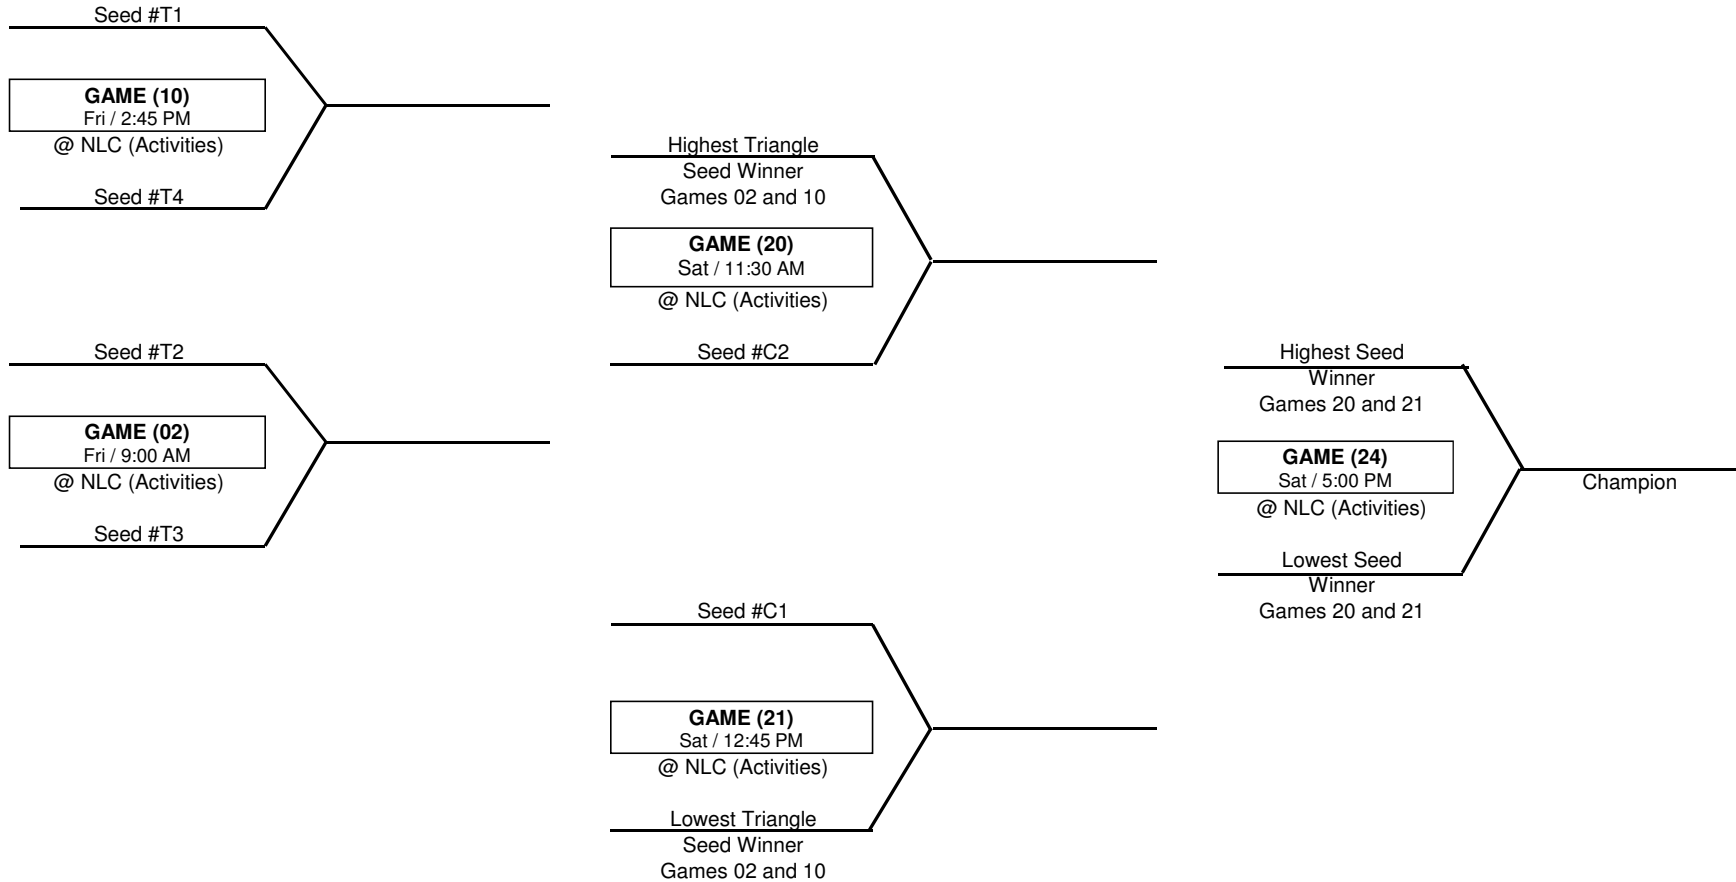

MS BOYS -- 2018 - 19 EASTERN REGIONAL

FRIDAY, FEBRUARY 15, 2019 -- NEW LIFE CAMP, RALEIGH, NC (NLC)

SATURDAY, FEBRUARY 16, 2019 -- NEW LIFE CAMP, RALEIGH, NC (NLC)

NOTE: -- THE HIGHEST SEED IS THE HOME TEAM

-- IN SEMI FINAL GAMES AND CHAMPIONSHIP GAME -- IF BOTH TEAMS ARE THE SAME SEED THEN THE TRIANGLE CONFERENCE WILL BE THE HOME TEAM