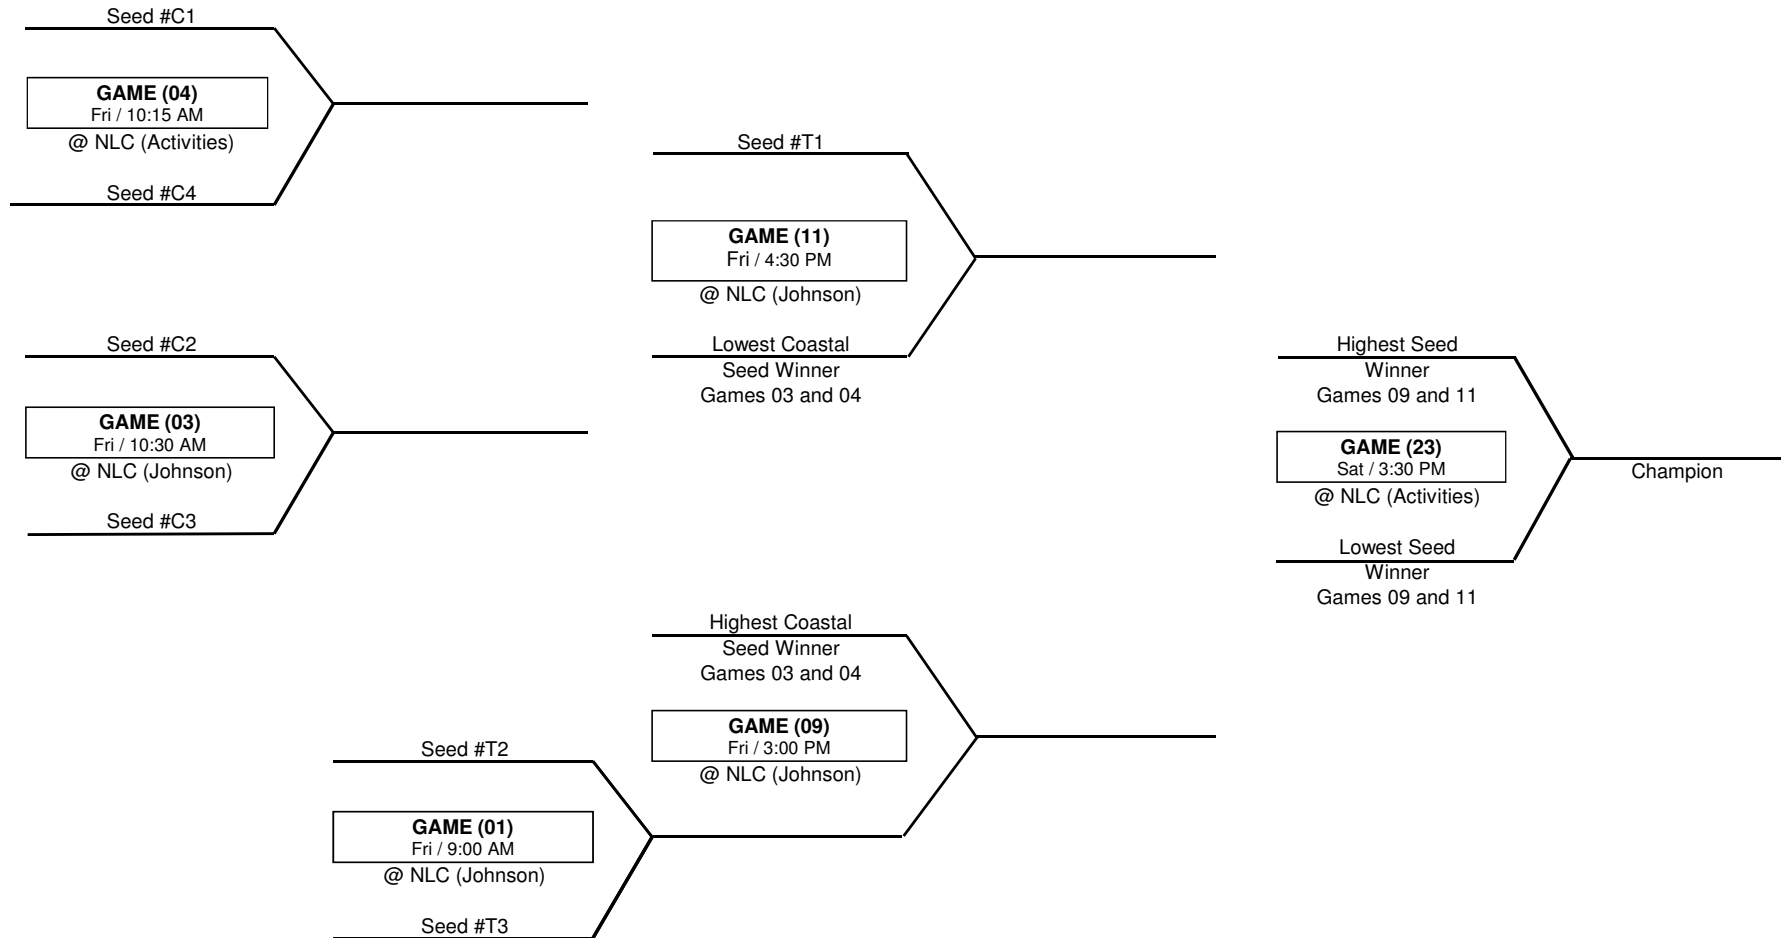

Note: The highest seed is the home team.

In MSG, MSB and JVB Semi final games and championship games -- If both teams are the same seed then the Triangle conference will be the home team

MS BOYS -- 2018 - 19 EASTERN REGIONAL

FRIDAY, FEBRUARY 15, 2019 -- NEW LIFE CAMP, RALEIGH, NC (NLC)

SATURDAY, FEBRUARY 16, 2019 -- NEW LIFE CAMP, RALEIGH, NC (NLC)

NOTE: -- THE HIGHEST SEED IS THE HOME TEAM

-- IN SEMI FINAL GAMES AND CHAMPIONSHIP GAME -- IF BOTH TEAMS ARE THE SAME SEED THEN THE TRIANGLE CONFERENCE WILL BE THE HOME TEAM

JV BOYS -- 2018 - 19 EASTERN REGIONAL

FRIDAY, FEBRUARY 15, 2019 -- NEW LIFE CAMP, RALEIGH, NC (NLC)

SATURDAY, FEBRUARY 16, 2019 -- NEW LIFE CAMP, RALEIGH, NC (NLC)

NOTE: -- THE HIGHEST SEED IS THE HOME TEAM