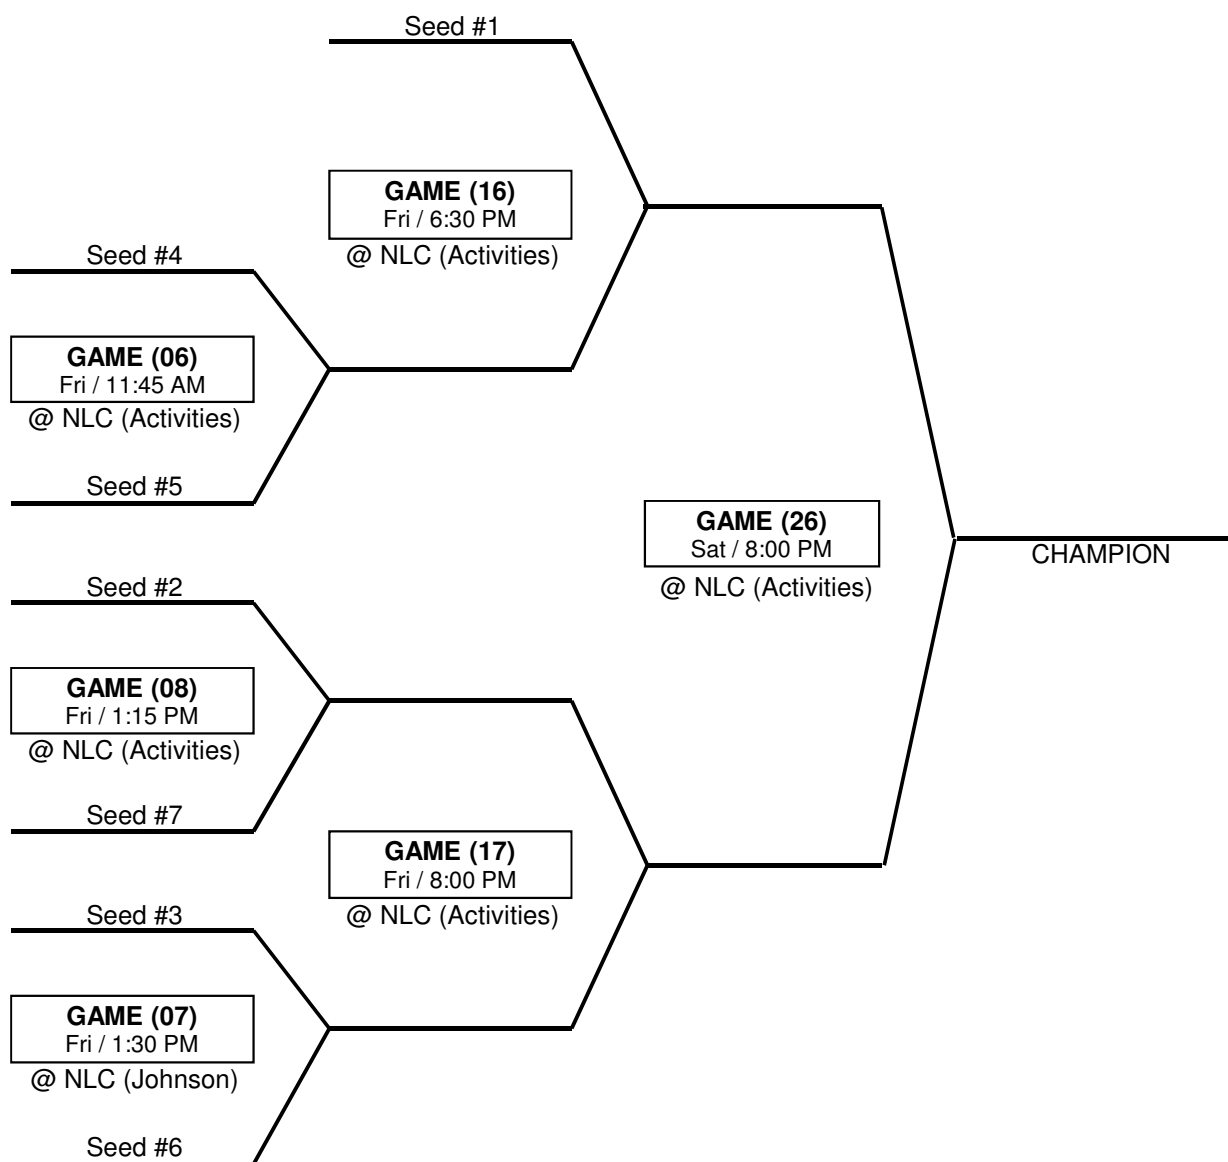

VARSITY BOYS -- 2018 - 19 EASTERN REGIONAL

FRIDAY, FEBRUARY 15, 2019 -- NEW LIFE CAMP, RALEIGH, NC (NLC)

SATURDAY, FEBRUARY 16, 2019 -- NEW LIFE CAMP, RALEIGH, NC (NLC)

NOTE: -- THE HIGHEST SEED IS THE HOME TEAM