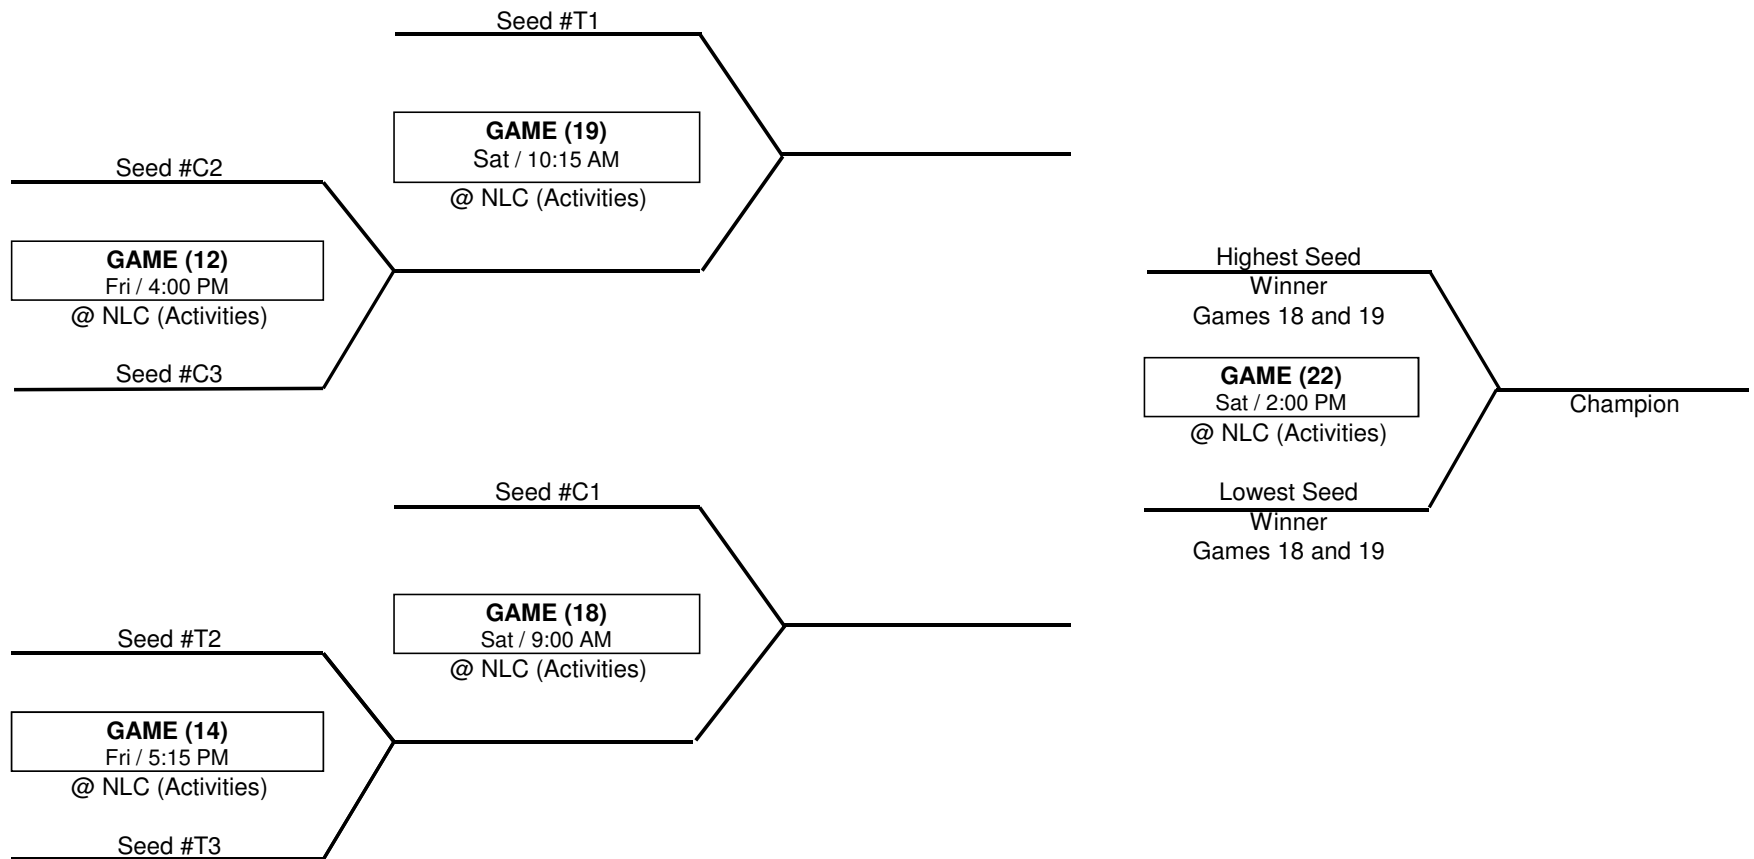

Activities Center

Time	Game #	Opponent
9:00 AM	02	MSB (Seed #T2 vs Seed #T3)
10:15 AM	04	JVB (Seed #C1 vs Seed #C4)
11:45 AM	06	VB (Seed #4 vs Seed #5)
1:15 PM	08	VB (Seed #2 vs Seed #7)
2:45 PM	10	MSB (Seed #T1 vs Seed #T4)
4:00 PM	12	MSG (Seed #C2 vs Seed #C3)
5:15 PM	14	MSG (Seed #T2 vs Seed #T3)
6:30 PM	16	VB Semi (Seed #1 vs Winner Game 06)
8:00 PM	17	VB Semi (Winner Game 08 vs Winner Game 07)

-- IN SEMI FINAL GAMES AND CHAMPIONSHIP GAME -- IF BOTH TEAMS ARE THE SAME SEED THEN THE TRIANGLE CONFERENCE WILL BE THE HOME TEAM

VARSITY BOYS -- 2018 - 19 EASTERN REGIONAL

FRIDAY, FEBRUARY 15, 2019 -- NEW LIFE CAMP, RALEIGH, NC (NLC)

SATURDAY, FEBRUARY 16, 2019 -- NEW LIFE CAMP, RALEIGH, NC (NLC)

NOTE: -- THE HIGHEST SEED IS THE HOME TEAM

MS GIRLS -- 2018 - 19 EASTERN REGIONAL

FRIDAY, FEBRUARY 15, 2019 -- NEW LIFE CAMP, RALEIGH, NC (NLC)

SATURDAY, FEBRUARY 16, 2019 -- NEW LIFE CAMP, RALEIGH, NC (NLC)

NOTE: -- THE HIGHEST SEED IS THE HOME TEAM

-- IN SEMI FINAL GAMES AND CHAMPIONSHIP GAME -- IF BOTH TEAMS ARE THE SAME SEED THEN THE TRIANGLE CONFERENCE WILL BE THE HOME TEAM