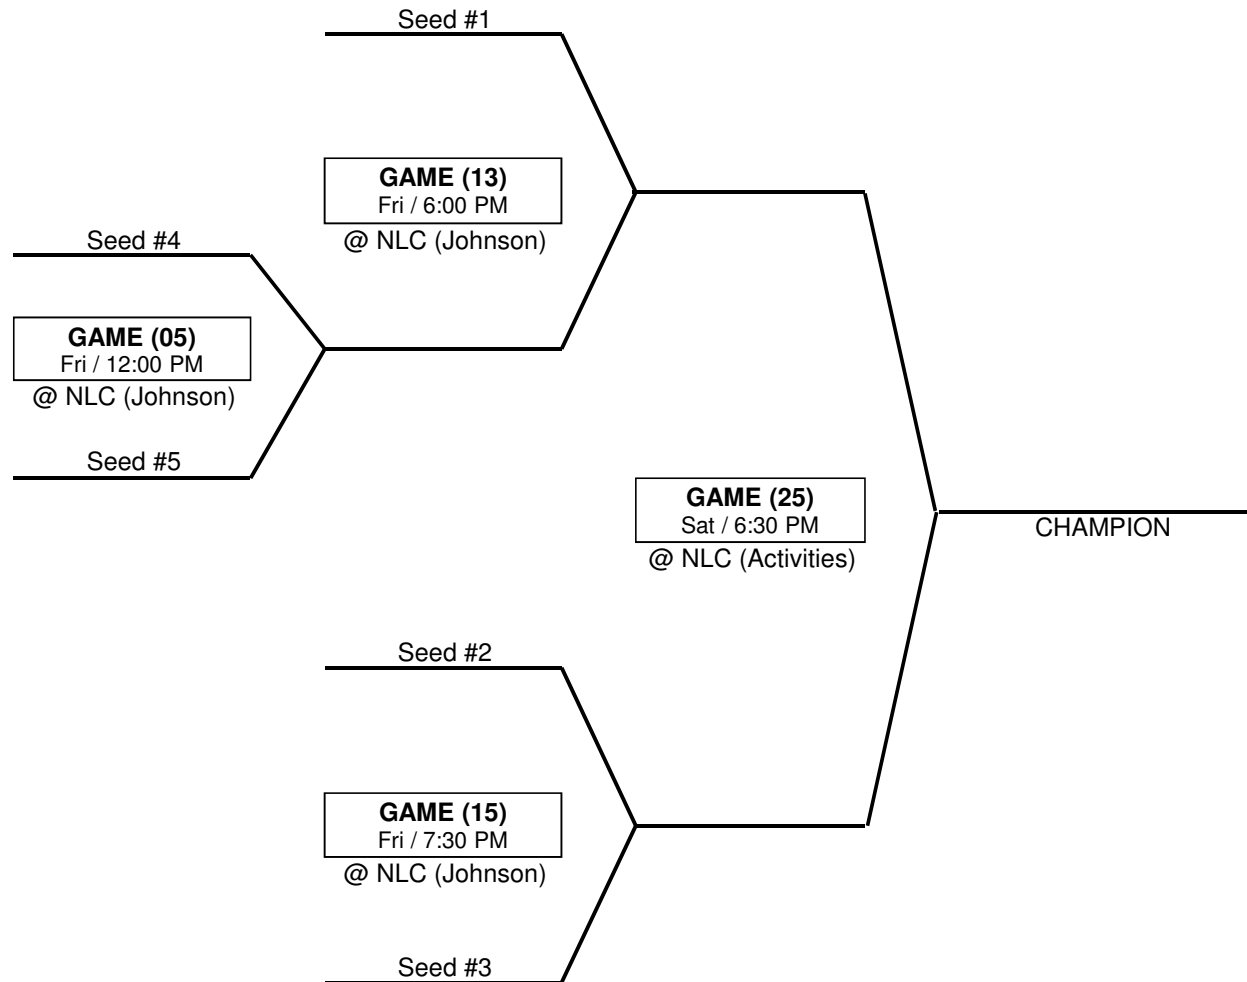

VARSITY GIRLS -- 2018 - 19 EASTERN REGIONAL

FRIDAY, FEBRUARY 15, 2019 -- NEW LIFE CAMP, RALEIGH, NC (NLC)

SATURDAY, FEBRUARY 16, 2019 -- NEW LIFE CAMP, RALEIGH, NC (NLC)

NOTE: -- THE HIGHEST SEED IS THE HOME TEAM