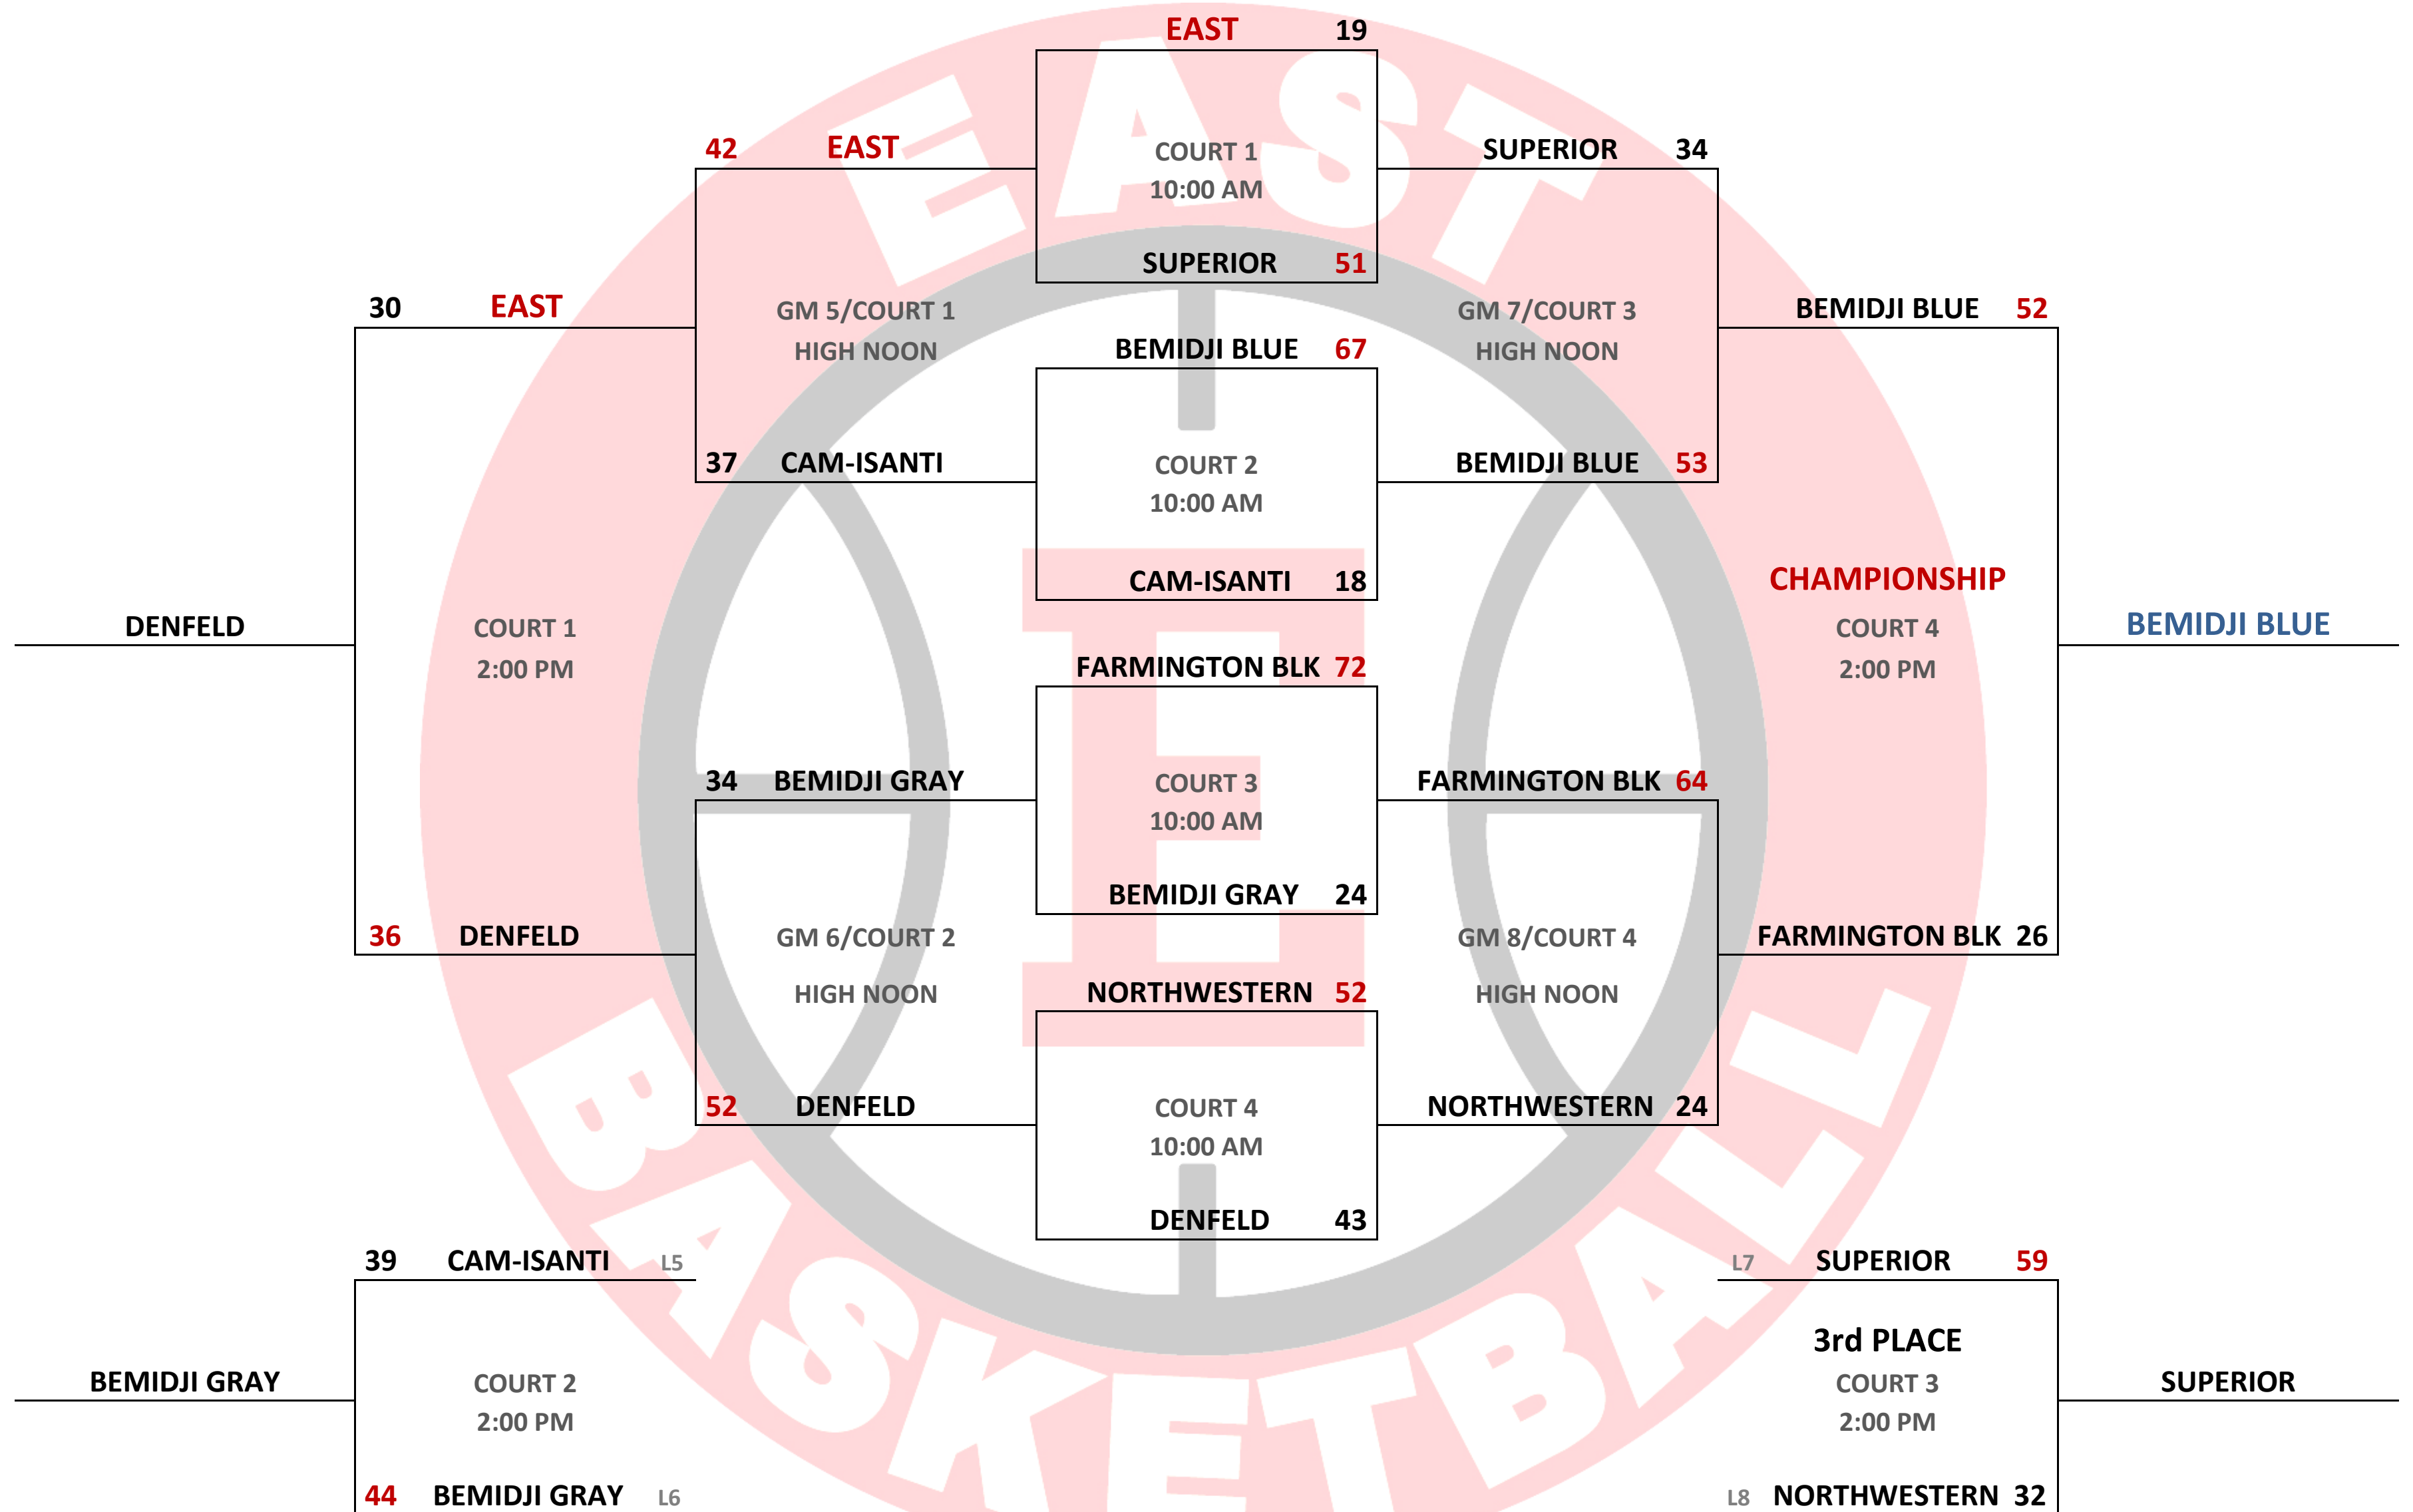

2021-WINTER CITY SHOWDOWN

8TH GRADE DIVISION

Brackets courtesy of gitchgear.com