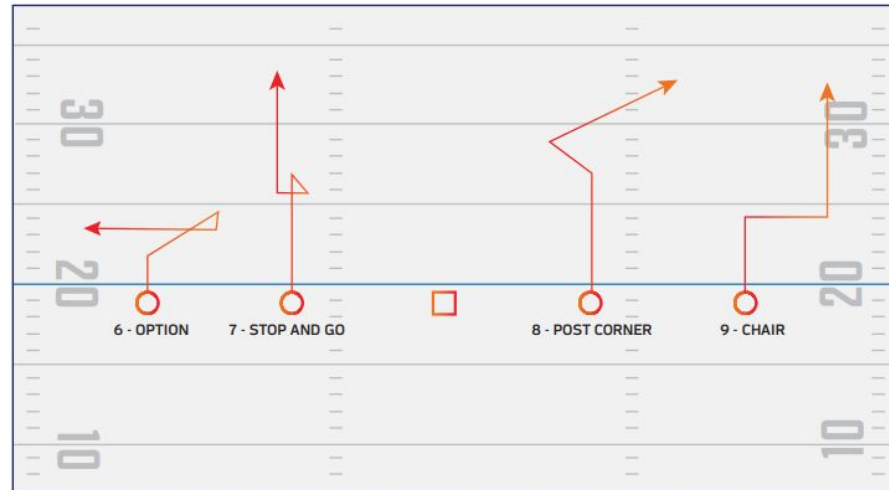

TEA PARK & REC
FLAG FOOTBALL
PLAYBOOK

NFL Flag Route Tree: 0-5

NFL Flag Route Tree: 6-9

RUN PLAYS - 3	CUSTOM PLAYS - 7	DOUBLE BACK FORMATION - 11	TRIPS FORMATION - 15
RUN PLAYS - 4	TWINS FORMATION - 8	I FORMATION - 12	TRIPS STACK FORMATION - 16
CUSTOM PLAYS - 5	TWINS STACK FORMATION - 9	SINGLE BACK FORMATION - 13	SPREAD FORMATION - 17
CUSTOM PLAYS - 6	BUNCH FORMATION - 10	SINGLE SET FORMATION - 14	DEFENSE FORMATION - 18

RUN - END AROUND

RUN - HB OPTION

RUN - HB DIVE

RUN - CROSSBUCK

RUN - REVERSE

RUN - DOUBLE REVERSE

Twins Formation

Twins Formation Play 1