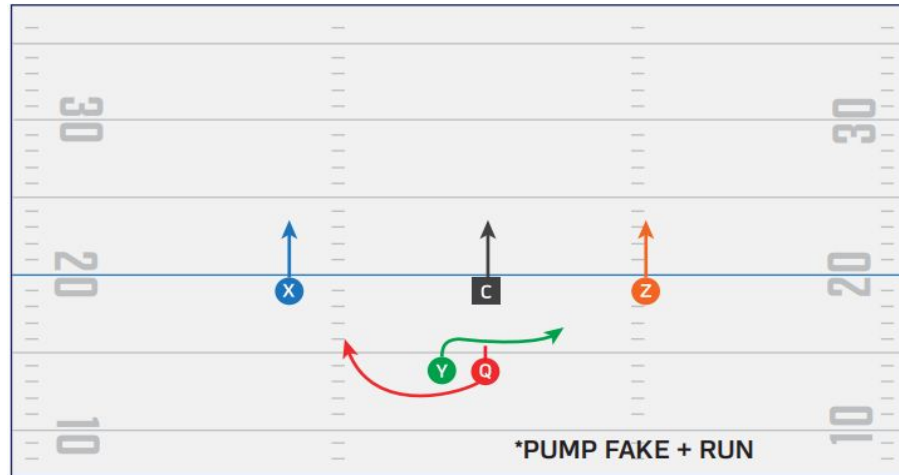

TEA PARK & REC
FLAG FOOTBALL
PLAYBOOK

NFL Flag Route Tree: 0-5

NFL Flag Route Tree: 6-9

RUN PLAYS - 3	CUSTOM PLAYS - 7	DOUBLE BACK FORMATION - 11	TRIPS FORMATION - 15
RUN PLAYS - 4	TWINS FORMATION - 8	I FORMATION - 12	TRIPS STACK FORMATION - 16
CUSTOM PLAYS - 5	TWINS STACK FORMATION - 9	SINGLE BACK FORMATION - 13	SPREAD FORMATION - 17
CUSTOM PLAYS - 6	BUNCH FORMATION - 10	SINGLE SET FORMATION - 14	DEFENSE FORMATION - 18

RUN - END AROUND

RUN - HB OPTION

RUN - HB DIVE

RUN - CROSSBUCK

RUN - REVERSE

RUN - DOUBLE REVERSE

Twins Formation

Twins Formation Play 1