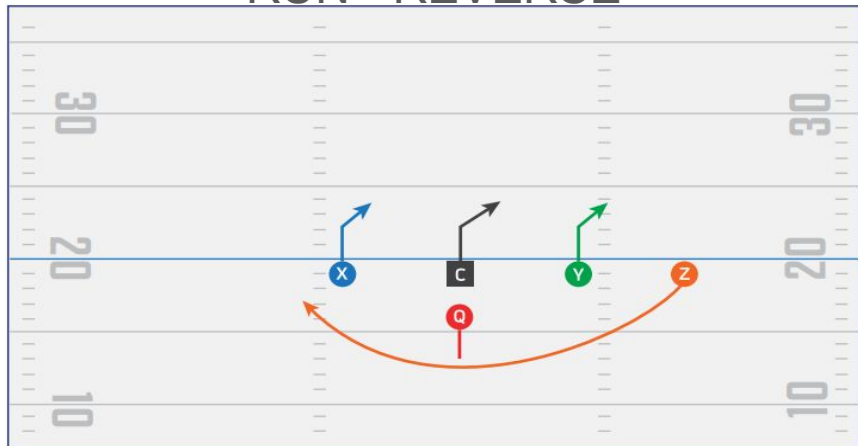

TEA PARK & REC
FLAG FOOTBALL
PLAYBOOK

NFL Flag Route Tree: 0-5

NFL Flag Route Tree: 6-9

RUN PLAYS - 3	CUSTOM PLAYS - 7	DOUBLE BACK FORMATION - 11	TRIPS FORMATION - 15
RUN PLAYS - 4	TWINS FORMATION - 8	I FORMATION - 12	TRIPS STACK FORMATION - 16
CUSTOM PLAYS - 5	TWINS STACK FORMATION - 9	SINGLE BACK FORMATION - 13	SPREAD FORMATION - 17
CUSTOM PLAYS - 6	BUNCH FORMATION - 10	SINGLE SET FORMATION - 14	DEFENSE FORMATION - 18

RUN - END AROUND

RUN - HB OPTION

RUN - HB DIVE

RUN - CROSSBUCK

RUN - REVERSE

RUN - DOUBLE REVERSE

Twins Formation

Twins Formation Play 1

Twins Formation Play 2

Twins Formation Play 3

Twins Stack Formation

Twins Stack Formation Play 1

Twins Stack Formation Play 2

Twins Stack Formation Play 3

BUNCH FORMATION

BUNCH PLAY 1