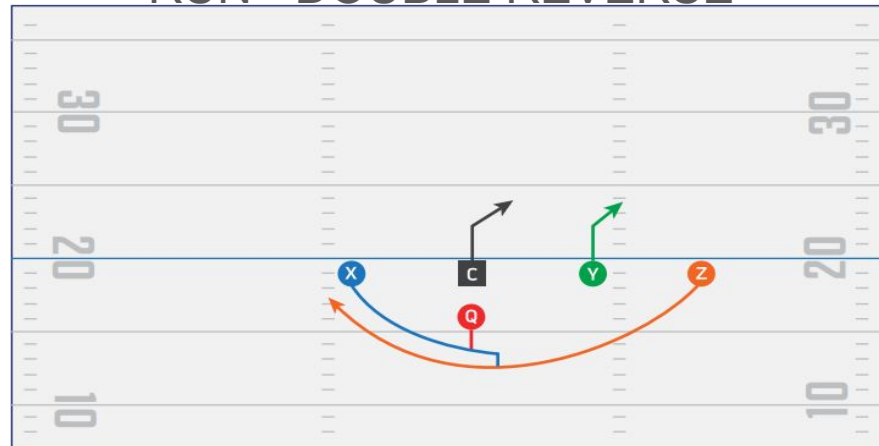

TEA PARK & REC
FLAG FOOTBALL
PLAYBOOK

NFL Flag Route Tree: 0-5

NFL Flag Route Tree: 6-9

RUN PLAYS - 3	CUSTOM PLAYS - 7	DOUBLE BACK FORMATION - 11	TRIPS FORMATION - 15
RUN PLAYS - 4	TWINS FORMATION - 8	I FORMATION - 12	TRIPS STACK FORMATION - 16
CUSTOM PLAYS - 5	TWINS STACK FORMATION - 9	SINGLE BACK FORMATION - 13	SPREAD FORMATION - 17
CUSTOM PLAYS - 6	BUNCH FORMATION - 10	SINGLE SET FORMATION - 14	DEFENSE FORMATION - 18

RUN - END AROUND

RUN - HB OPTION

RUN - HB DIVE

RUN - CROSSBUCK

RUN - REVERSE

RUN - DOUBLE REVERSE

Twins Formation

Twins Formation Play 1

Twins Formation Play 2

Twins Formation Play 3

Twins Stack Formation

Twins Stack Formation Play 1

Twins Stack Formation Play 2

Twins Stack Formation Play 3

BUNCH FORMATION

BUNCH PLAY 1