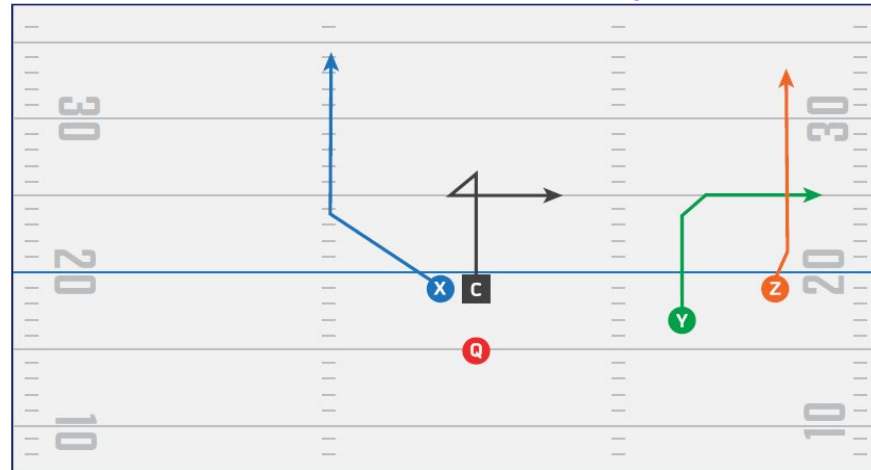

TEA PARK & REC
FLAG FOOTBALL
PLAYBOOK

NFL Flag Route Tree: 0-5

NFL Flag Route Tree: 6-9

RUN PLAYS - 3	CUSTOM PLAYS - 7	DOUBLE BACK FORMATION - 11	TRIPS FORMATION - 15
RUN PLAYS - 4	TWINS FORMATION - 8	I FORMATION - 12	TRIPS STACK FORMATION - 16
CUSTOM PLAYS - 5	TWINS STACK FORMATION - 9	SINGLE BACK FORMATION - 13	SPREAD FORMATION - 17
CUSTOM PLAYS - 6	BUNCH FORMATION - 10	SINGLE SET FORMATION - 14	DEFENSE FORMATION - 18

RUN - END AROUND

RUN - HB OPTION

RUN - HB DIVE

RUN - CROSSBUCK

RUN - REVERSE

RUN - DOUBLE REVERSE

Twins Formation

Twins Formation Play 1

Twins Formation Play 2

Twins Formation Play 3

Twins Stack Formation

Twins Stack Formation Play 1

Twins Stack Formation Play 2

Twins Stack Formation Play 3

BUNCH FORMATION

BUNCH PLAY 1