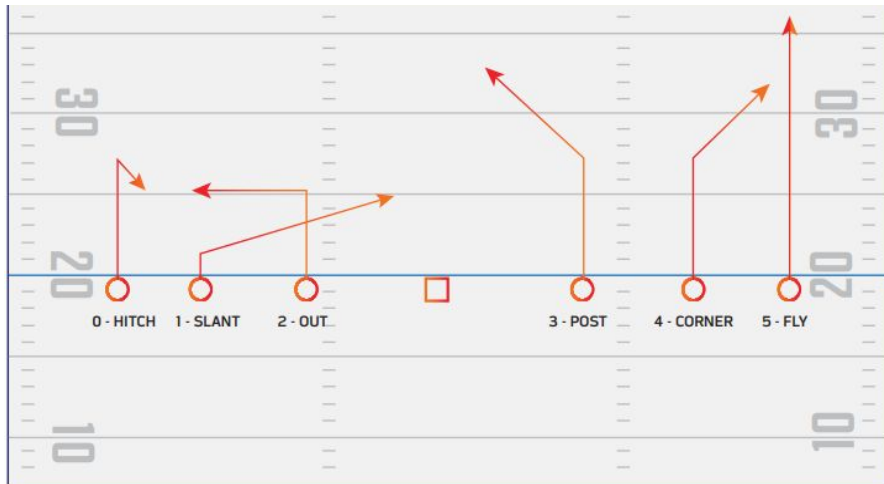

TEA PARK & REC
FLAG FOOTBALL
PLAYBOOK

NFL Flag Route Tree: 0-5

NFL Flag Route Tree: 6-9

RUN PLAYS - 3	CUSTOM PLAYS - 7	DOUBLE BACK FORMATION - 11	TRIPS FORMATION - 15
RUN PLAYS - 4	TWINS FORMATION - 8	I FORMATION - 12	TRIPS STACK FORMATION - 16
CUSTOM PLAYS - 5	TWINS STACK FORMATION - 9	SINGLE BACK FORMATION - 13	SPREAD FORMATION - 17
CUSTOM PLAYS - 6	BUNCH FORMATION - 10	SINGLE SET FORMATION - 14	DEFENSE FORMATION - 18

RUN - END AROUND

RUN - HB OPTION

RUN - HB DIVE

RUN - CROSSBUCK

RUN - REVERSE

RUN - DOUBLE REVERSE

Twins Formation

Twins Formation Play 1