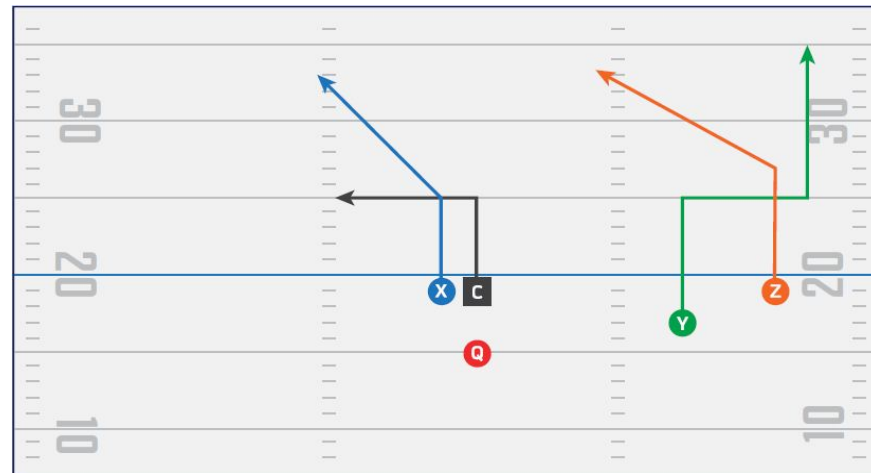

TEA PARK & REC
FLAG FOOTBALL
PLAYBOOK

NFL Flag Route Tree: 0-5

NFL Flag Route Tree: 6-9

RUN PLAYS - 3	CUSTOM PLAYS - 7	DOUBLE BACK FORMATION - 11	TRIPS FORMATION - 15
RUN PLAYS - 4	TWINS FORMATION - 8	I FORMATION - 12	TRIPS STACK FORMATION - 16
CUSTOM PLAYS - 5	TWINS STACK FORMATION - 9	SINGLE BACK FORMATION - 13	SPREAD FORMATION - 17
CUSTOM PLAYS - 6	BUNCH FORMATION - 10	SINGLE SET FORMATION - 14	DEFENSE FORMATION - 18

RUN - END AROUND

RUN - HB OPTION

RUN - HB DIVE

RUN - CROSSBUCK

RUN - REVERSE

RUN - DOUBLE REVERSE

Twins Formation

Twins Formation Play 1

Twins Formation Play 2

Twins Formation Play 3

Twins Stack Formation

Twins Stack Formation Play 1

Twins Stack Formation Play 2

Twins Stack Formation Play 3

BUNCH FORMATION

BUNCH PLAY 1