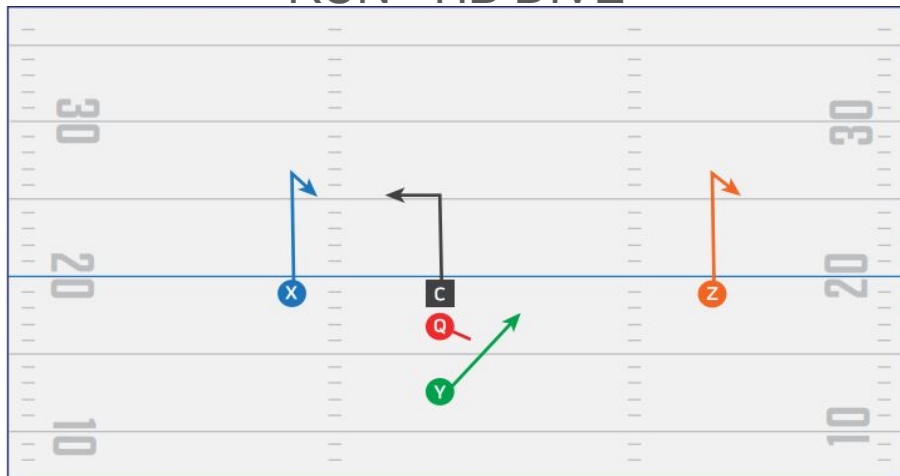

TEA PARK & REC
FLAG FOOTBALL
PLAYBOOK

NFL Flag Route Tree: 0-5

NFL Flag Route Tree: 6-9

RUN PLAYS - 3	CUSTOM PLAYS - 7	DOUBLE BACK FORMATION - 11	TRIPS FORMATION - 15
RUN PLAYS - 4	TWINS FORMATION - 8	I FORMATION - 12	TRIPS STACK FORMATION - 16
CUSTOM PLAYS - 5	TWINS STACK FORMATION - 9	SINGLE BACK FORMATION - 13	SPREAD FORMATION - 17
CUSTOM PLAYS - 6	BUNCH FORMATION - 10	SINGLE SET FORMATION - 14	DEFENSE FORMATION - 18

RUN - END AROUND

RUN - HB OPTION

RUN - HB DIVE

RUN - CROSSBUCK

RUN - REVERSE

RUN - DOUBLE REVERSE

Twins Formation

Twins Formation Play 1