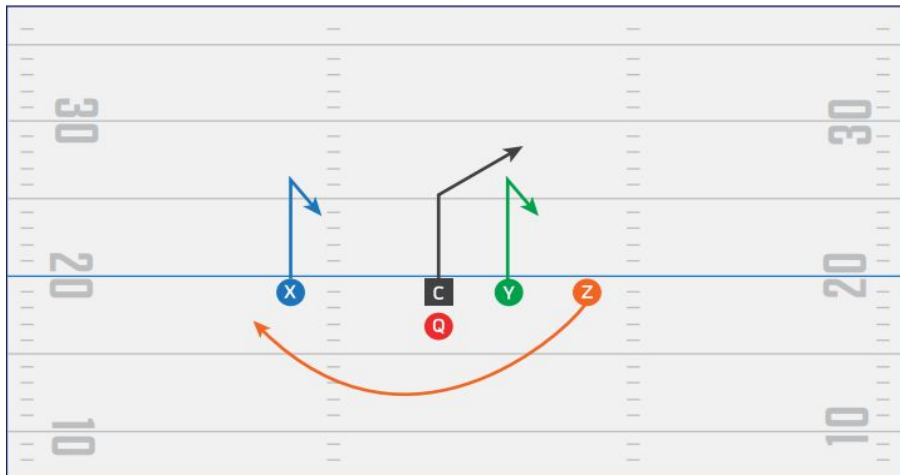

TEA PARK & REC
FLAG FOOTBALL
PLAYBOOK

NFL Flag Route Tree: 0-5

NFL Flag Route Tree: 6-9

RUN PLAYS - 3	CUSTOM PLAYS - 7	DOUBLE BACK FORMATION - 11	TRIPS FORMATION - 15
RUN PLAYS - 4	TWINS FORMATION - 8	I FORMATION - 12	TRIPS STACK FORMATION - 16
CUSTOM PLAYS - 5	TWINS STACK FORMATION - 9	SINGLE BACK FORMATION - 13	SPREAD FORMATION - 17
CUSTOM PLAYS - 6	BUNCH FORMATION - 10	SINGLE SET FORMATION - 14	DEFENSE FORMATION - 18

RUN - END AROUND

RUN - HB OPTION

RUN - HB DIVE

RUN - CROSSBUCK

RUN - REVERSE

RUN - DOUBLE REVERSE

Twins Formation

Twins Formation Play 1