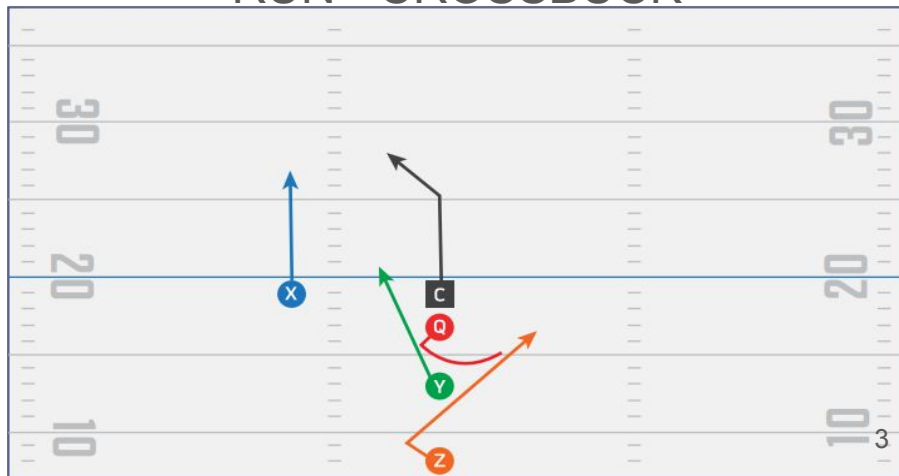

TEA PARK & REC
FLAG FOOTBALL
PLAYBOOK

NFL Flag Route Tree: 0-5

NFL Flag Route Tree: 6-9

RUN PLAYS - 3	CUSTOM PLAYS - 7	DOUBLE BACK FORMATION - 11	TRIPS FORMATION - 15
RUN PLAYS - 4	TWINS FORMATION - 8	I FORMATION - 12	TRIPS STACK FORMATION - 16
CUSTOM PLAYS - 5	TWINS STACK FORMATION - 9	SINGLE BACK FORMATION - 13	SPREAD FORMATION - 17
CUSTOM PLAYS - 6	BUNCH FORMATION - 10	SINGLE SET FORMATION - 14	DEFENSE FORMATION - 18

RUN - END AROUND

RUN - HB OPTION

RUN - HB DIVE

RUN - CROSSBUCK

RUN - REVERSE

RUN - DOUBLE REVERSE

Twins Formation

Twins Formation Play 1

Twins Formation Play 2

Twins Formation Play 3

Twins Stack Formation

Twins Stack Formation Play 1

Twins Stack Formation Play 2

Twins Stack Formation Play 3

BUNCH FORMATION

BUNCH PLAY 1