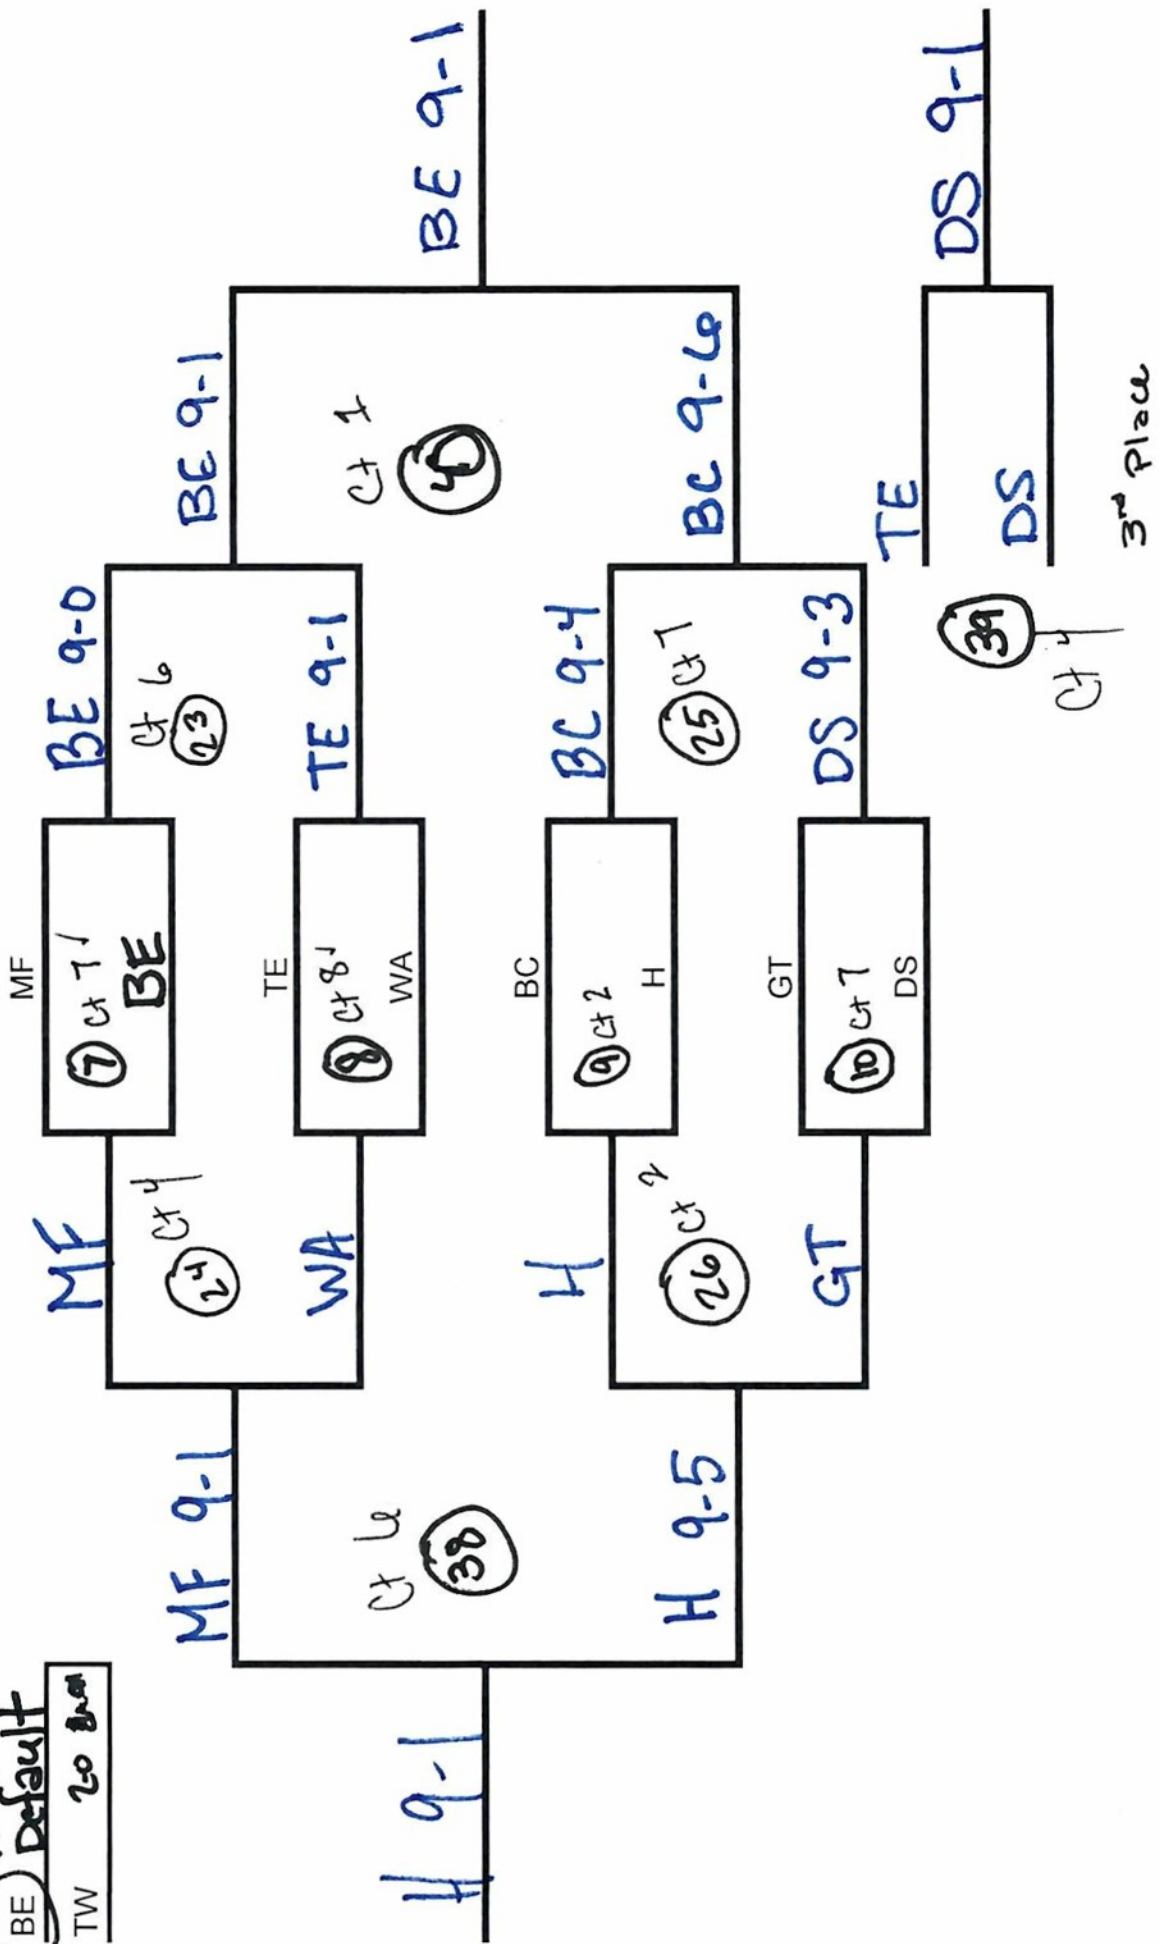

2025. JV Conference Tournament

SCORE CARD

SCHOOL	1 Singles	2 Singles	3 Singles	4 Singles	1 Doubles	2 Doubles	3 Doubles	TOTAL	PLACE
Brookfield Central (BC)	5	5	6	5	5	5	4	35	3
Brookfield East (BE)	6	8	8	8	6	6	8	50	1
Germantown (GT)	4	1	1	1	1	2	5	11	7
DSHA	8	4	5	6	3	10	3	29	4
Menomonee Falls (MF)	1	3	2	1	2	3	1	10	8
Sussex Hamilton (SH)	3	6	3	3	8	8	6	37	2
Wauwatosa East (TE)	2	2	4	2	1	1	2	12	T-5
Wauwatosa West (TW)	1	1	1	4	4	4	1	12	T-5
West Allis (WA)	1	1	1	1	1	1	1	0	9

Scoring:

- 1st Place 8
- 2nd Place 6
- 3rd Place 5
- 4th Place 4
- 5th Place 3
- 6th Place 2

2025 JV Conference Tournament

Position: # 1 Singles

Site:

2025 JV Conference Tournament

Position: # 2 Singles

SITE GTown

2025 JV Conference Tournament

Site: GTown

Position: #3 Singles

BE Winnick
 TW Default
 20 800

Position: # 1 Doubles

Site:

2025. JV Conference Tournament

Position: # 2 Doubles