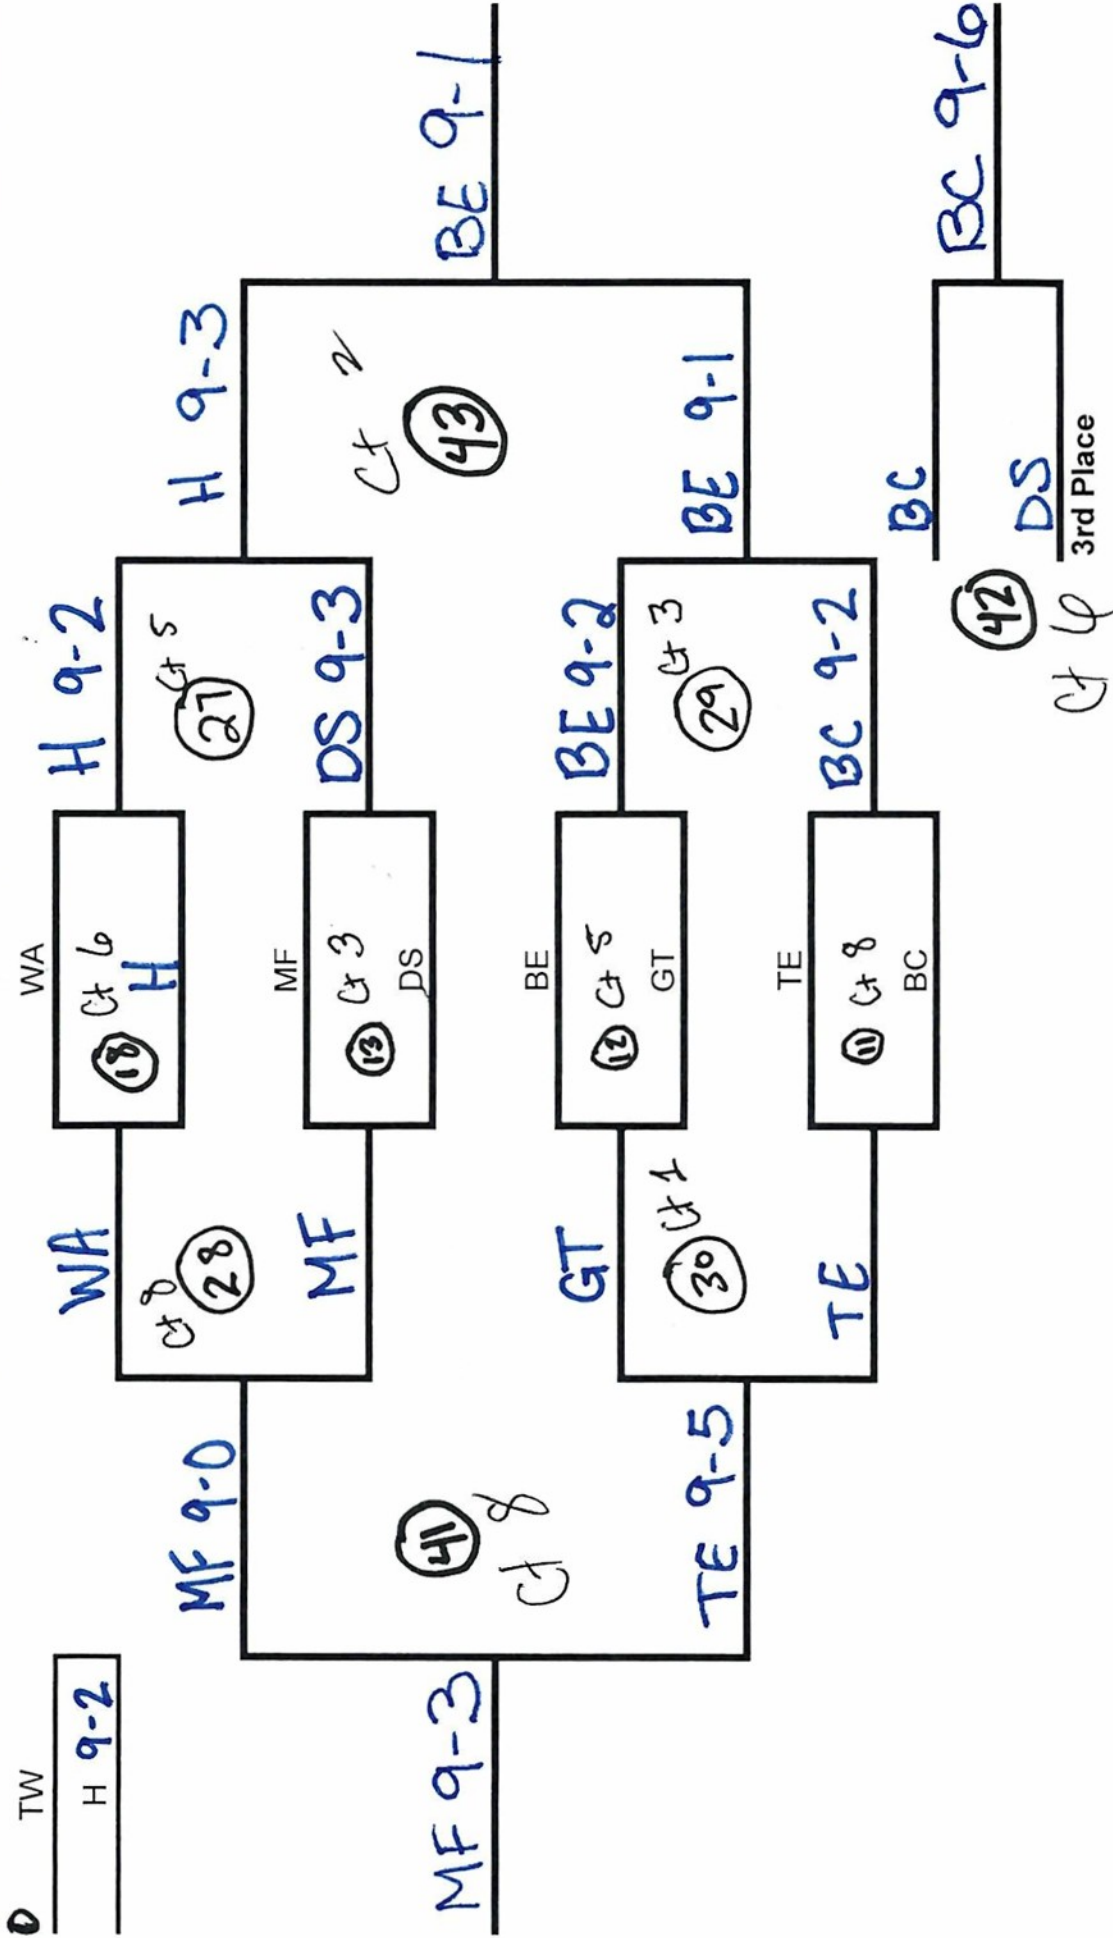

2025. JV Conference Tournament

SCORE CARD

SCHOOL	1 Singles	2 Singles	3 Singles	4 Singles	1 Doubles	2 Doubles	3 Doubles	TOTAL	PLACE
Brookfield Central (BC)	5	5	6	5	5	5	4	35	3
Brookfield East (BE)	6	8	8	8	6	6	8	50	1
Germantown (GT)	4	1	1	1	1	2	5	11	7
DSHA	8	4	5	6	3	10	3	29	4
Menomonee Falls (MF)	1	3	2	1	2	3	1	10	8
Sussex Hamilton (SH)	3	6	3	3	8	8	6	37	2
Wauwatosa East (TE)	2	2	4	2	1	1	2	12	T-5
Wauwatosa West (TW)	1	1	1	4	4	4	1	12	T-5
West Allis (WA)	1	1	1	1	1	1	1	0	9

Scoring:

- 1st Place 8
- 2nd Place 6
- 3rd Place 5
- 4th Place 4
- 5th Place 3
- 6th Place 2

2025 JV Conference Tournament

Position: # 1 Singles

Site:

2025 JV Conference Tournament

Position: # 2 Singles

SITE GTown

2025 JV Conference Tournament

Site: GTown

Position: #3 Singles

BE Winnick
 TW Default
 20 800

Position: # 1 Doubles

Site:

2025. JV Conference Tournament

Position: # 2 Doubles