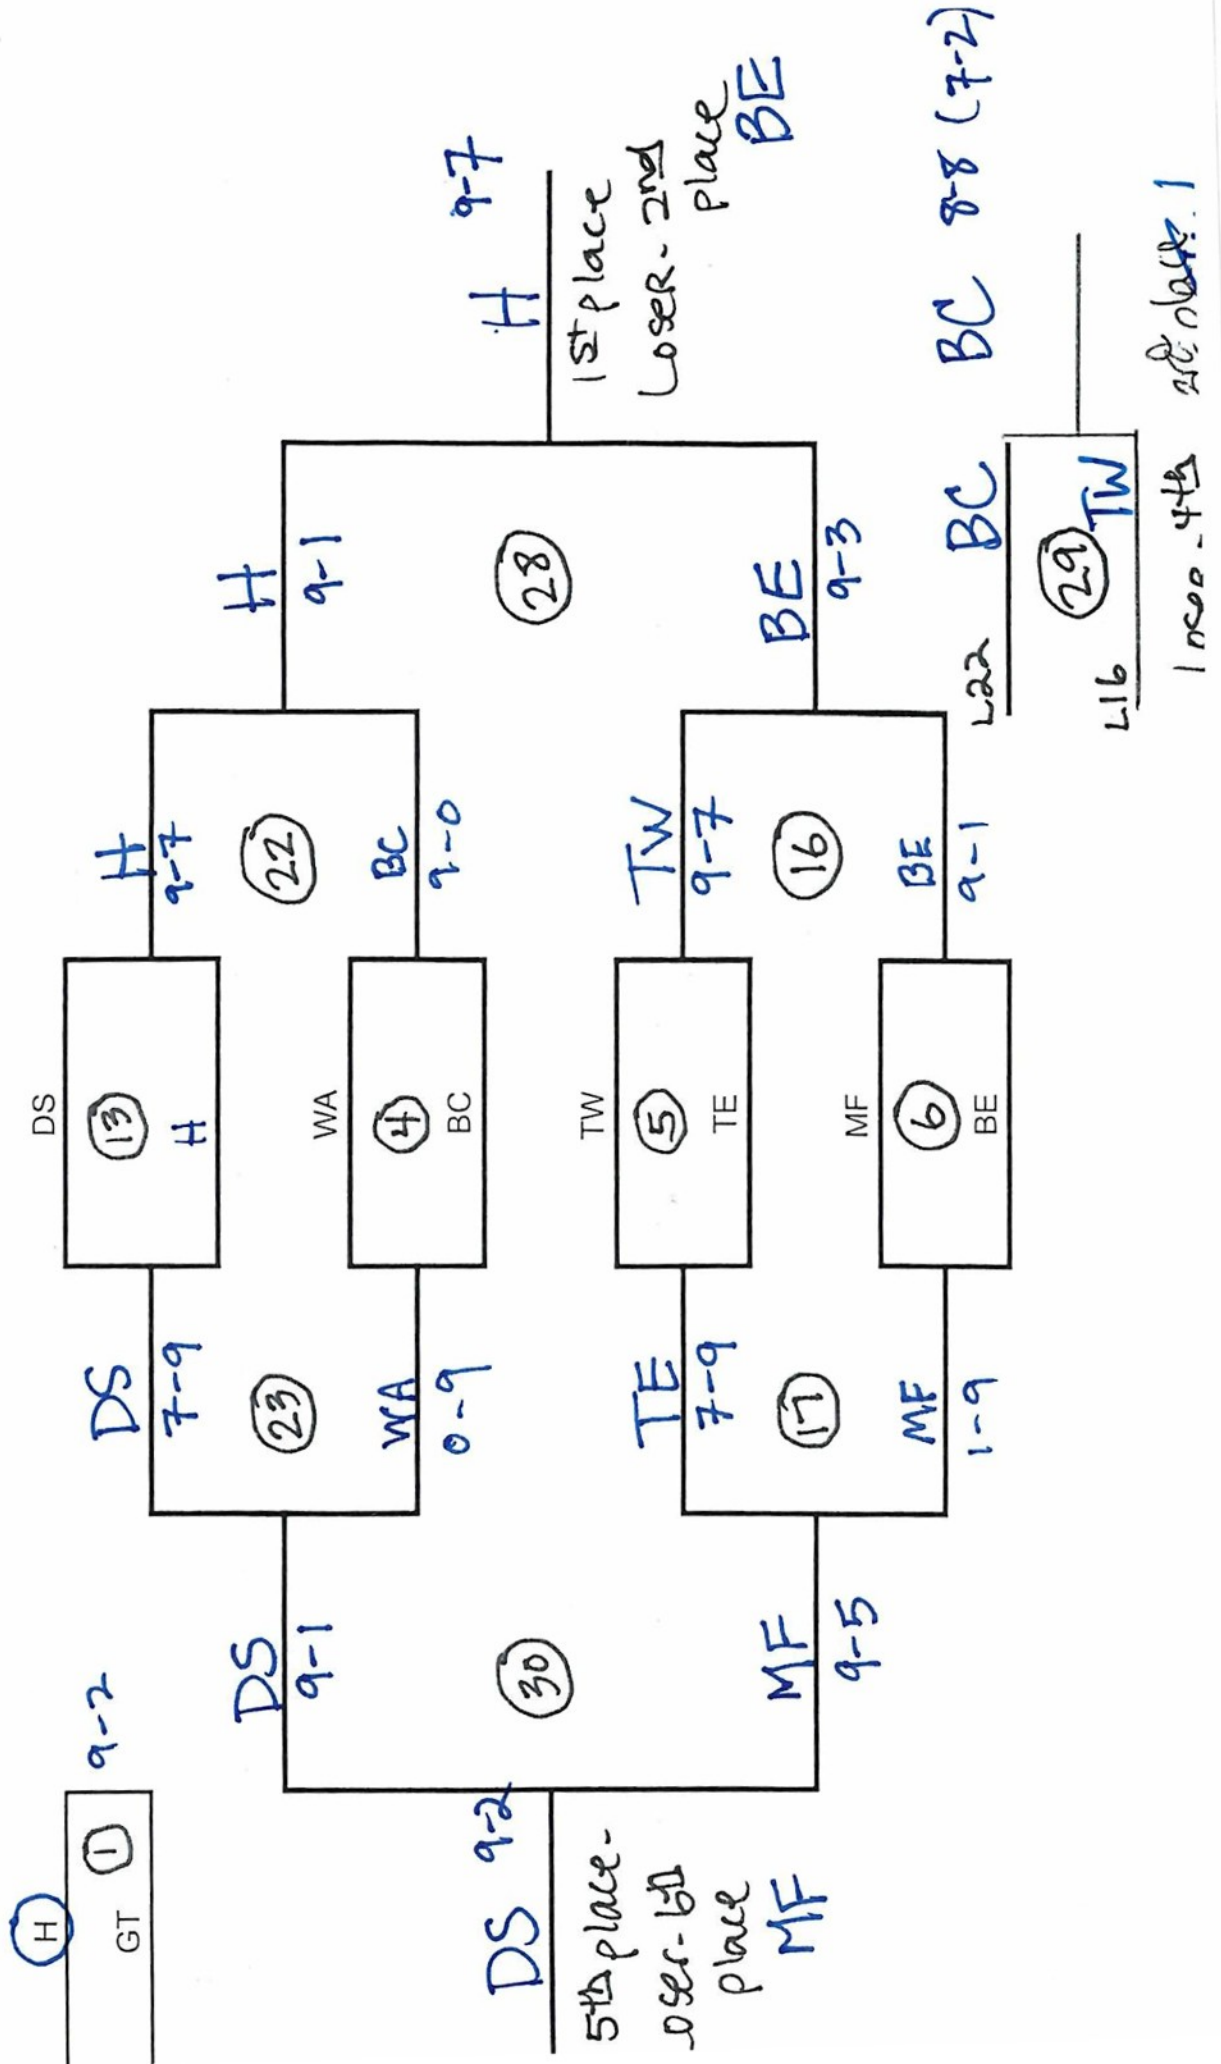

2025. JV Conference Tournament

SCORE CARD

SCHOOL	1 Singles	2 Singles	3 Singles	4 Singles	1 Doubles	2 Doubles	3 Doubles	TOTAL	PLACE
Brookfield Central (BC)	5	5	6	5	5	5	4	35	3
Brookfield East (BE)	6	8	8	8	6	6	8	50	1
Germantown (GT)	4	1	1	1	1	2	5	11	7
DSHA	8	4	5	6	3	10	3	29	4
Menomonee Falls (MF)	1	3	2	1	2	3	1	10	8
Sussex Hamilton (SH)	3	6	3	3	8	8	6	37	2
Wauwatosa East (TE)	2	2	4	2	1	1	2	12	T-5
Wauwatosa West (TW)	1	1	1	4	4	4	1	12	T-5
West Allis (WA)	1	1	1	1	1	1	1	0	9

Scoring:

- 1st Place 8
- 2nd Place 6
- 3rd Place 5
- 4th Place 4
- 5th Place 3
- 6th Place 2

2025 JV Conference Tournament

Position: # 1 Singles

Site:

2025 JV Conference Tournament

Position: # 2 Singles

SITE GTown

2025 JV Conference Tournament

Site: GTown

Position: #3 Singles

BE Winnick
 TW Default
 20 800

Position: # 1 Doubles

Site:

2025. JV Conference Tournament

Position: # 2 Doubles