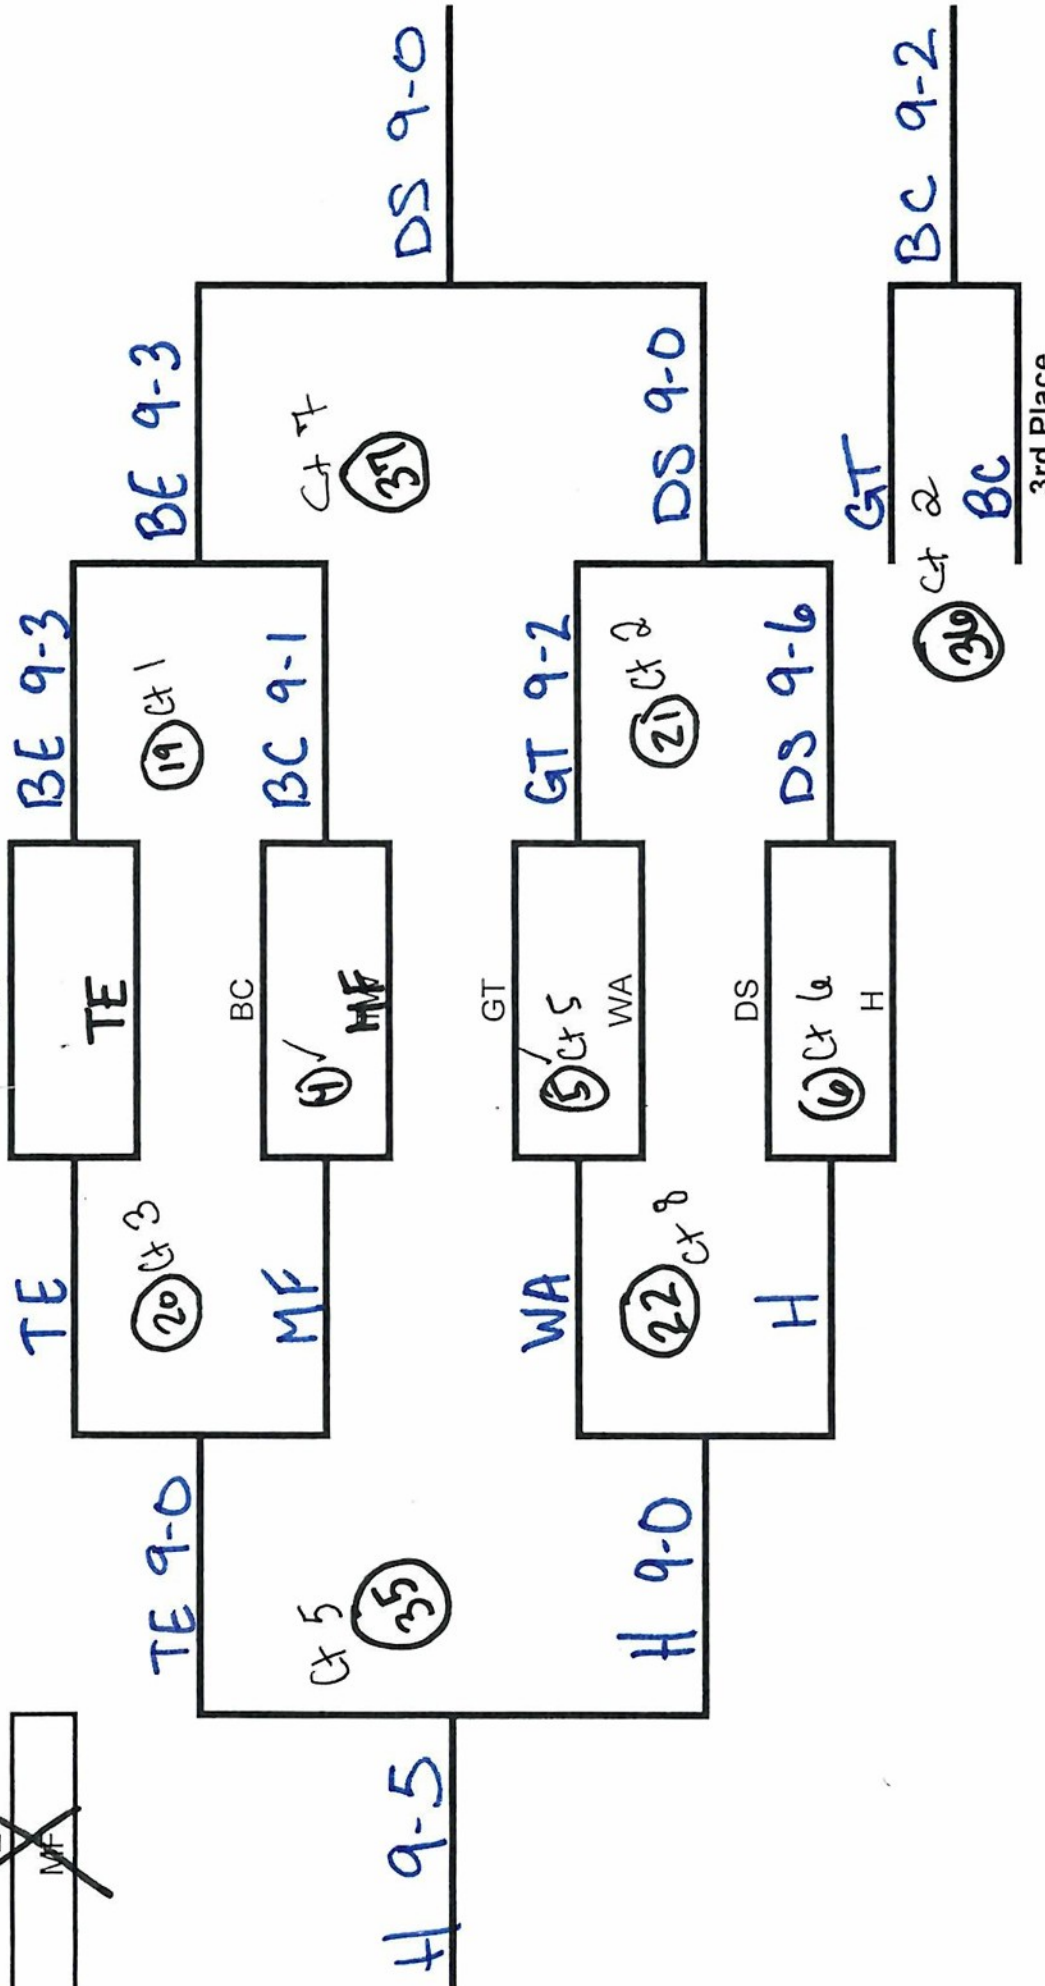

2025. JV Conference Tournament

SCORE CARD

SCHOOL	1 Singles	2 Singles	3 Singles	4 Singles	1 Doubles	2 Doubles	3 Doubles	TOTAL	PLACE
Brookfield Central (BC)	5	5	6	5	5	5	4	35	3
Brookfield East (BE)	6	8	8	8	6	6	8	50	1
Germantown (GT)	4	1	1	1	1	2	5	11	7
DSHA	8	4	5	6	3	10	3	29	4
Menomonee Falls (MF)	1	3	2	1	2	3	1	10	8
Sussex Hamilton (SH)	3	6	3	3	8	8	6	37	2
Wauwatosa East (TE)	2	2	4	2	1	1	2	12	T-5
Wauwatosa West (TW)	1	1	1	4	4	4	1	12	T-5
West Allis (WA)	1	1	1	1	1	1	1	0	9

Scoring:

- 1st Place 8
- 2nd Place 6
- 3rd Place 5
- 4th Place 4
- 5th Place 3
- 6th Place 2

2025 JV Conference Tournament

Position: # 1 Singles

Site:

2025 JV Conference Tournament

Position: # 2 Singles

SITE GTown

2025 JV Conference Tournament

Site: GTown

Position: #3 Singles

BE Winnick
 TW Default
 20 800

Position: # 1 Doubles

Site:

2025. JV Conference Tournament

Position: # 2 Doubles