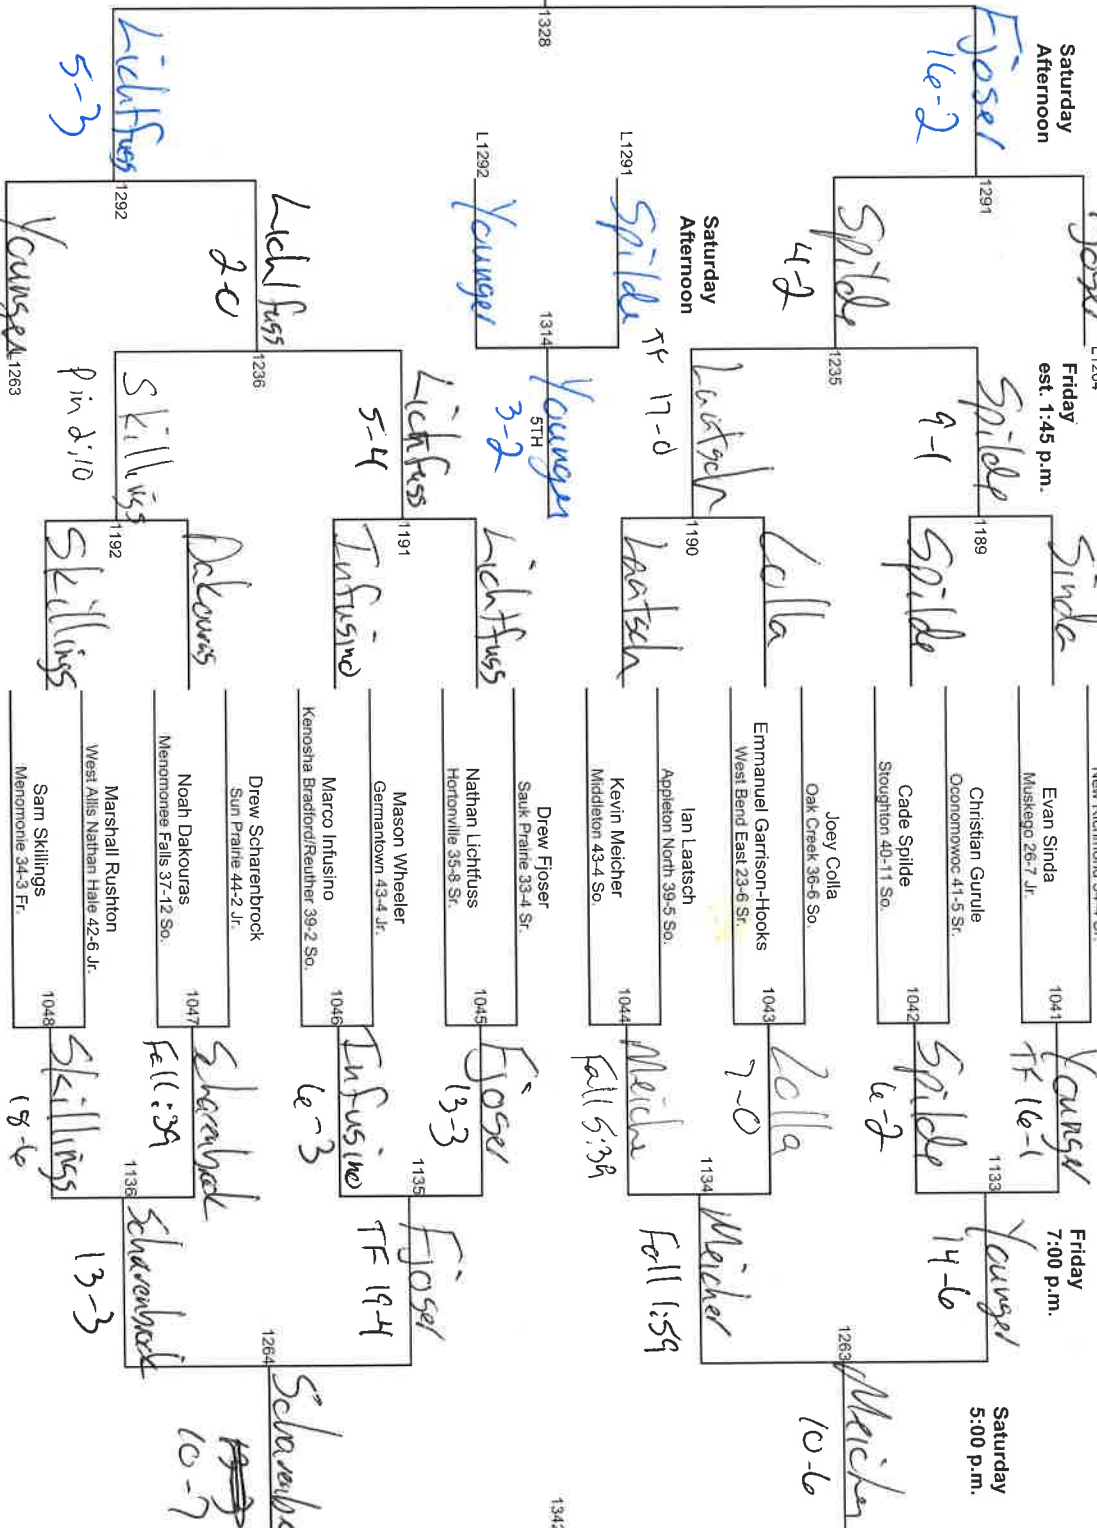

Division 1 - 138

2016 Champion
Garrett Model
Stoughton
(48-6)

Sat. 10:00 a.m.

Thursday - 3:00 p.m.

Friday
10:00 a.m.

Thursday
Evening

Saturday
Afternoon

Friday
est. 1:45 p.m.

Friday
7:00 p.m.

Saturday
5:00 p.m.

Consolation participants in each quarter bracket are first round losers defeated by quarterfinal winners vs. quarterfinal losers.