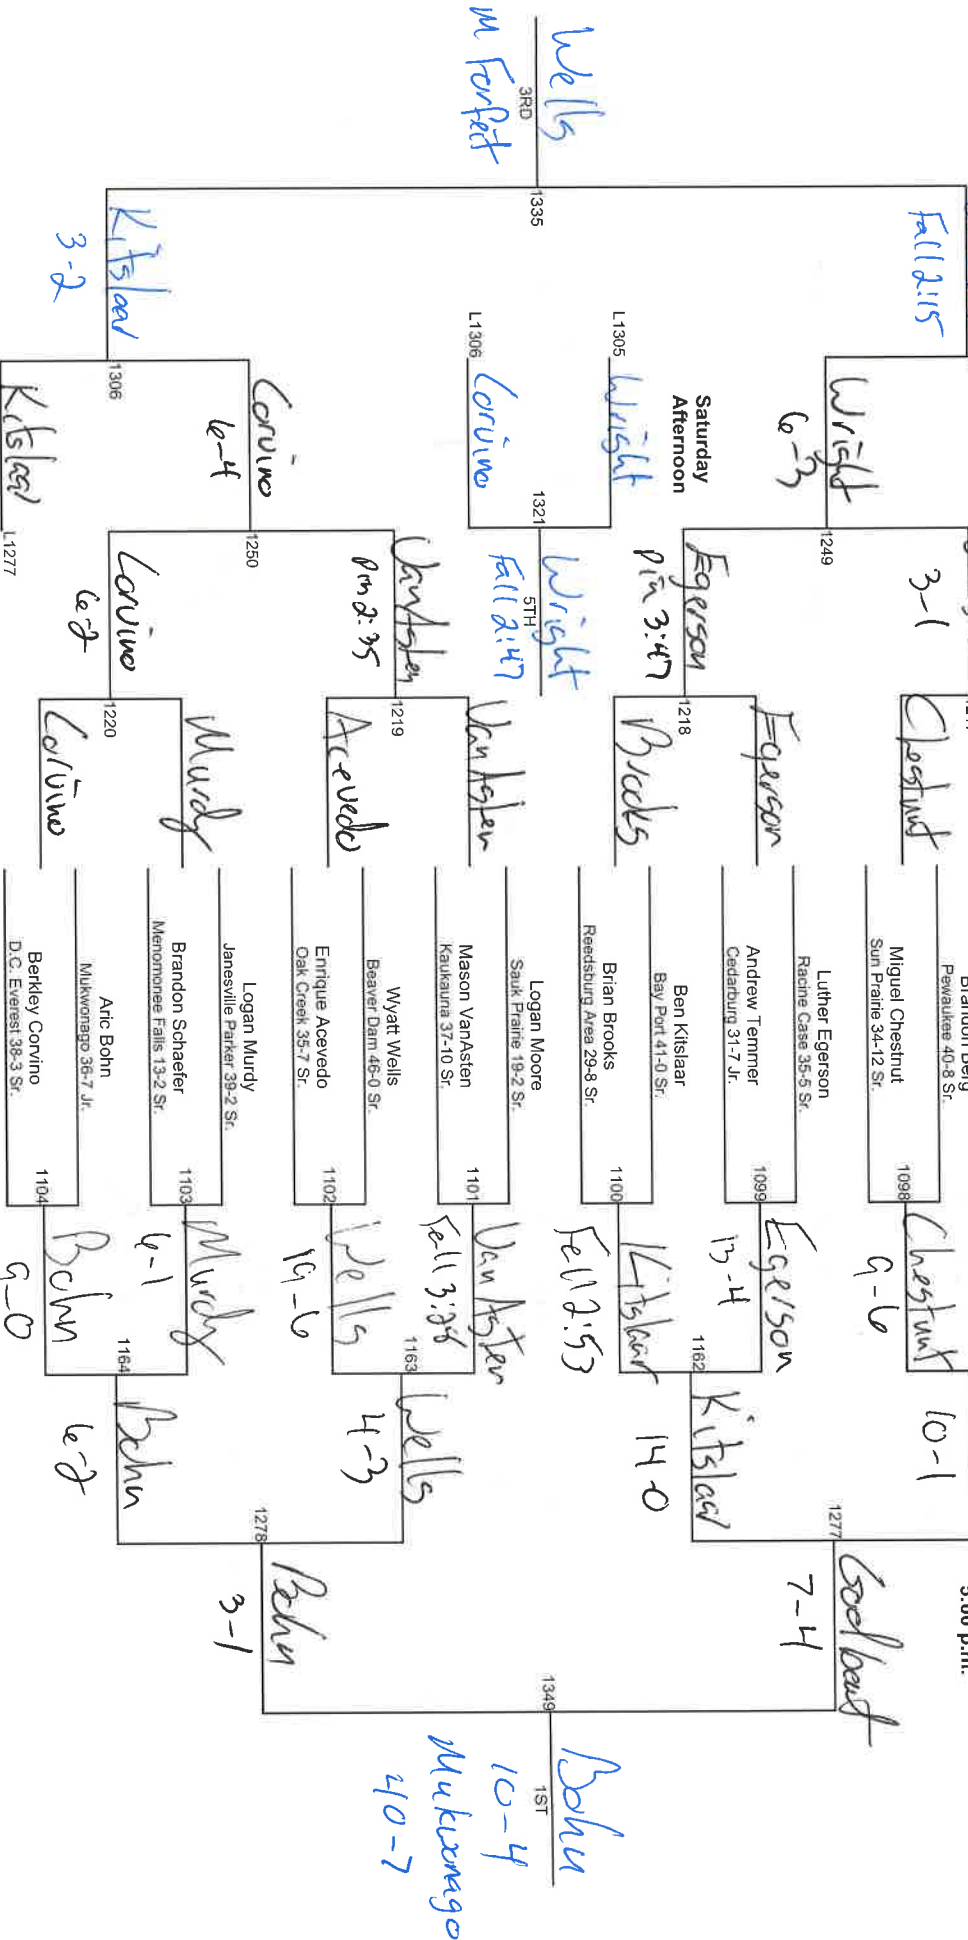

Division 1 - 220

Thursday - 3:00 p.m.

Friday 10:00 a.m.

Sat. 10:00 a.m.

Thursday Evening

Friday 7:00 p.m.

Saturday 5:00 p.m.

2016 Champion
Mason Stokke
Menomonie
(31-0)

Consolation participants in each quarter bracket are first round losers defeated by quarterfinal winners vs. quarterfinal losers.