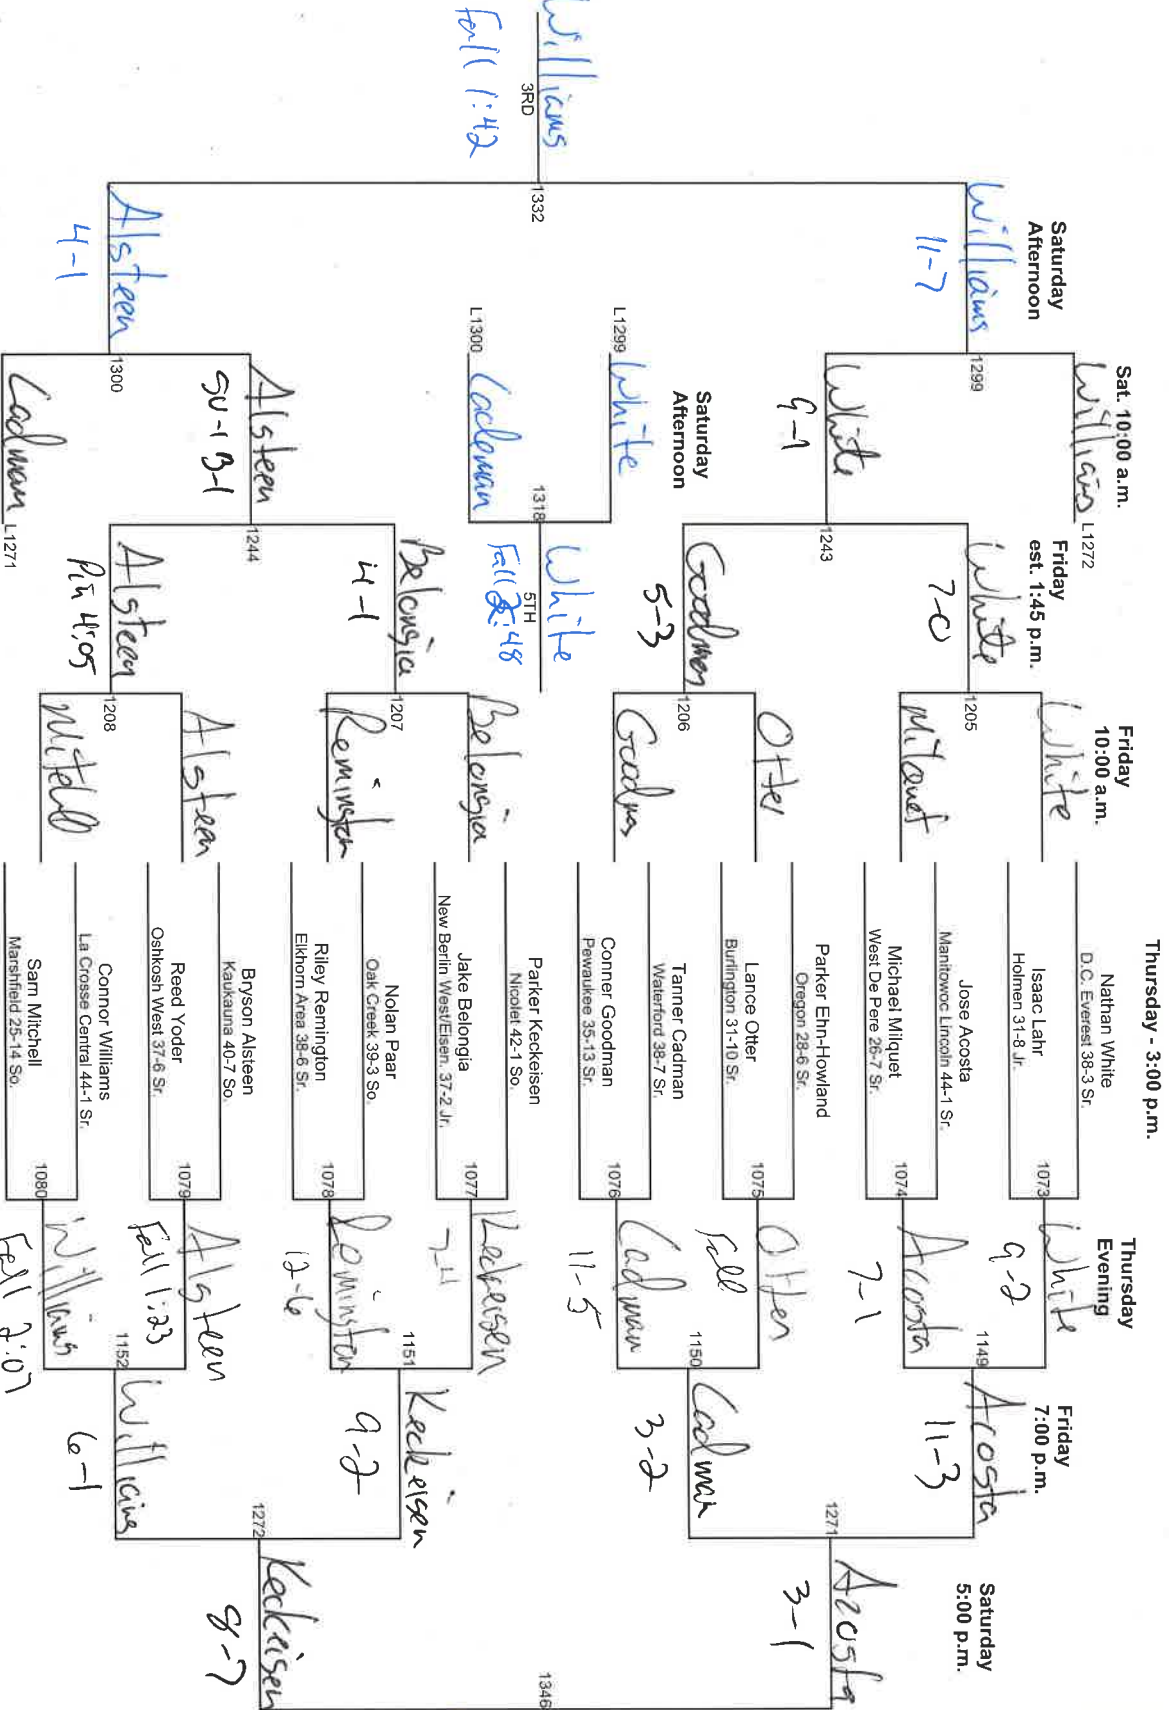

Division 1-170

2016 Champion
Billy Pizner
Milton
(49-4)

Consolation participants in each quarter bracket are first round losers defeated by quarterfinal winners vs. quarterfinal losers.

J. Acosta
1ST
4-2
Mantowoc Lincoln
48-1