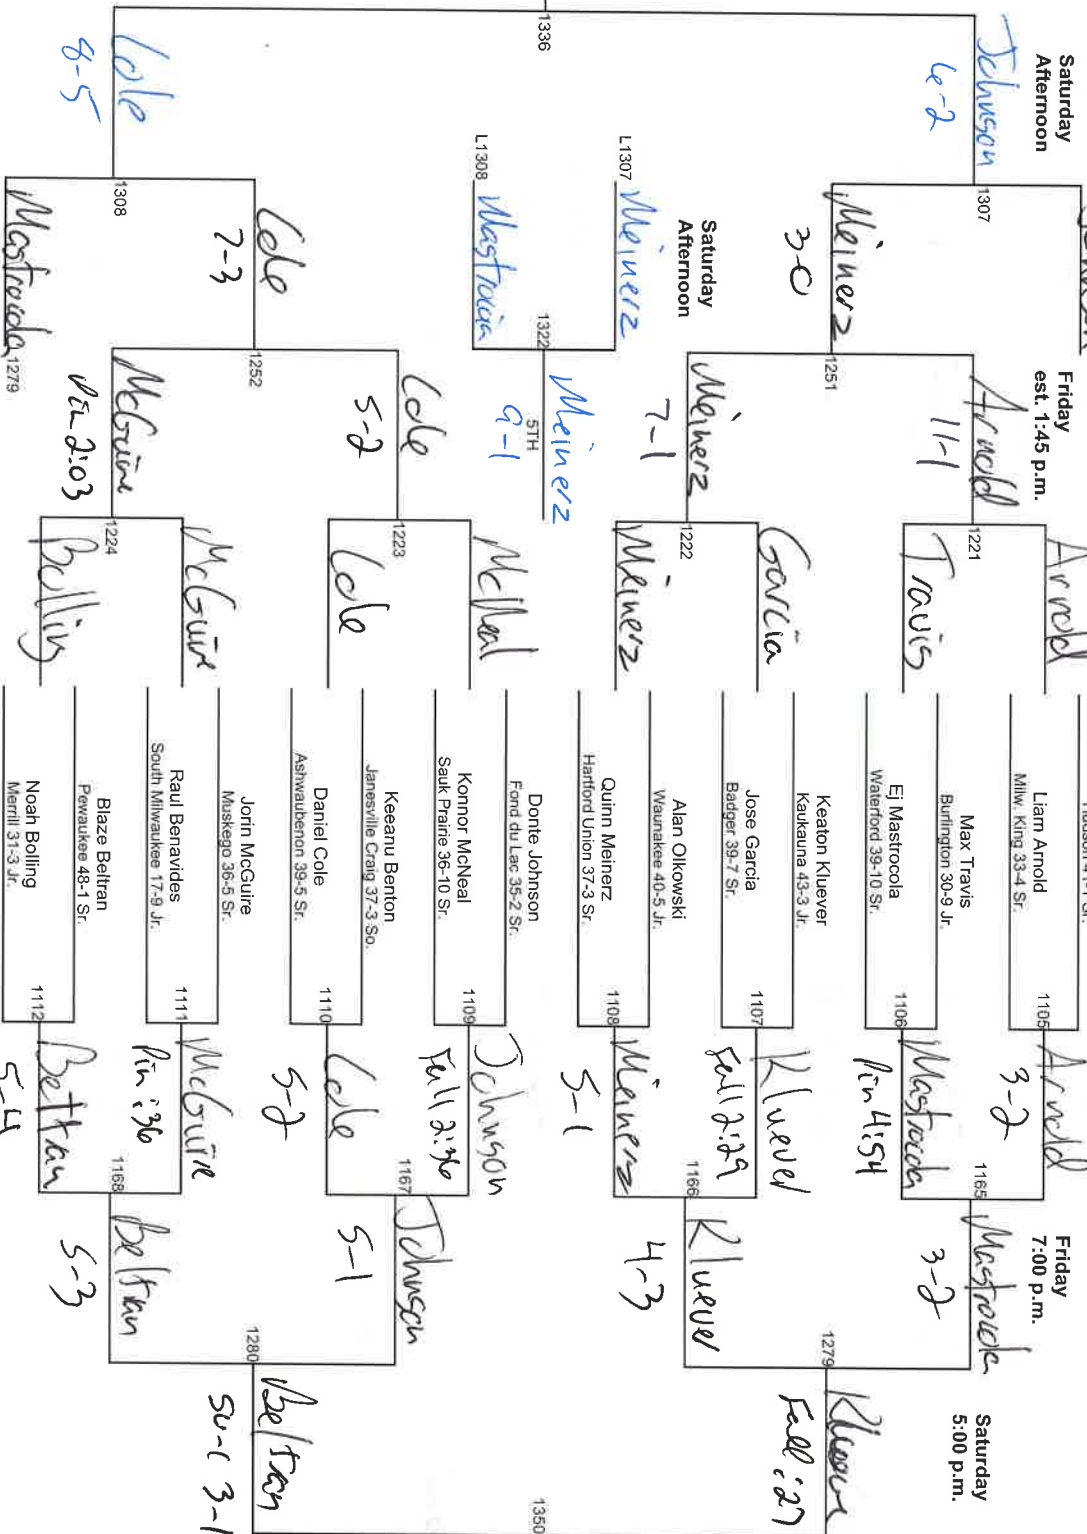

DIVISION 1 - 285

2016 Champion
Blaze Beltran
Pewaukee
(53-2)

Thursday - 3:00 p.m.

Friday
10:00 a.m.

Saturday
Afternoon

Sat. 10:00 a.m.

Friday
est. 1:45 p.m.

Friday
10:00 a.m.

Thursday
Evening

Friday
7:00 p.m.

Saturday
5:00 p.m.

Consolation participants in each quarter bracket are first round losers defeated by quarterfinal winners vs. quarterfinal losers.