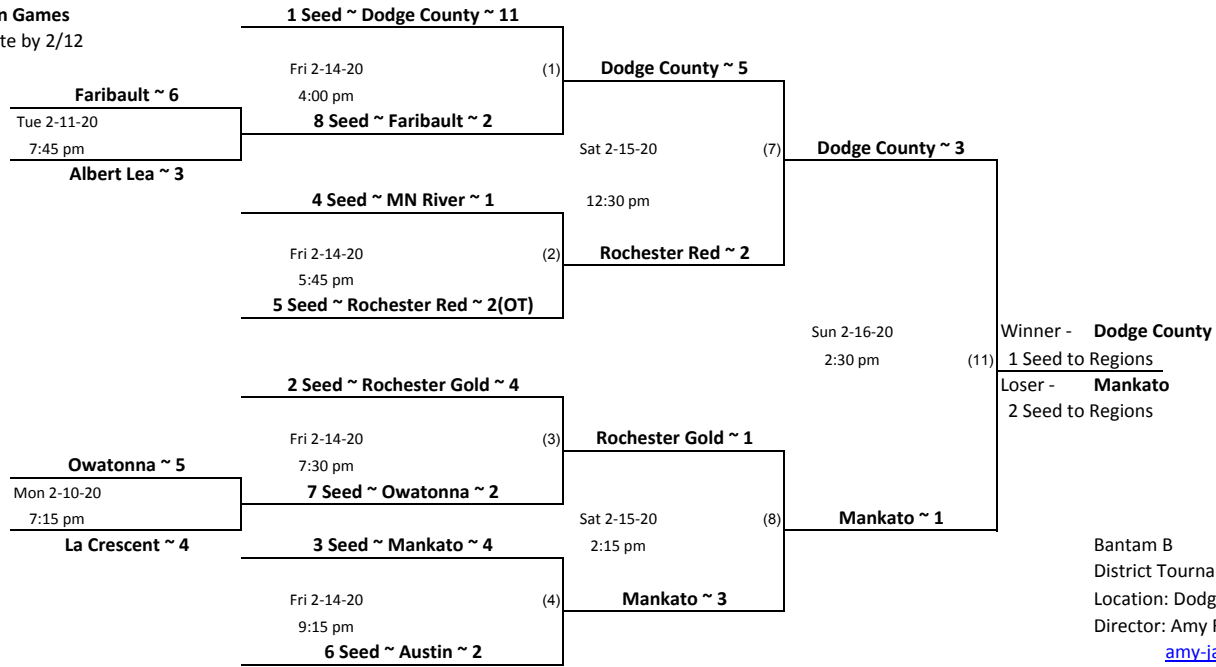

Minnesota Hockey District 9 Bantam B League Play-offs

Games played in Kasson at the 4 Seasons Ice Arena

The Highest Seed in Each Game is the Home Team (if same seed number, West seed will be the home team)

Play-in Games

Complete by 2/12

Bantam B
 District Tournament
 Location: Dodge County Arena
 Director: Amy Roethler
amy-iaj@msn.com
 507-251-9619

Playback Bracket