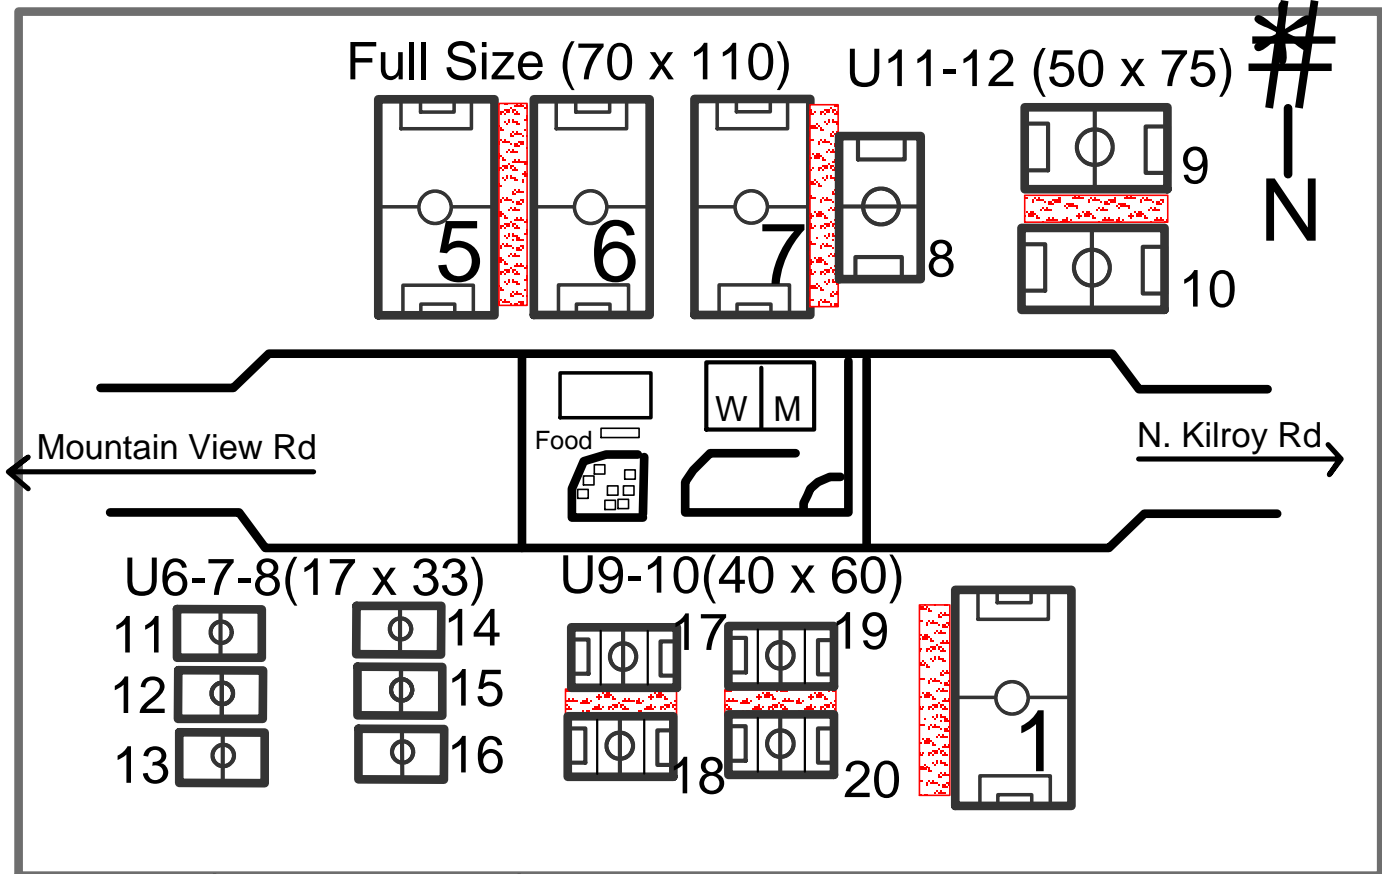

Turlock Regional Sports Complex

Turlock Youth Soccer 2019

(Taylor Rd does not go through to the complex)

Taylor Rd

Golden State Blvd

Coaches and Players only: 

Pitman High School

Christoffersen Parkway