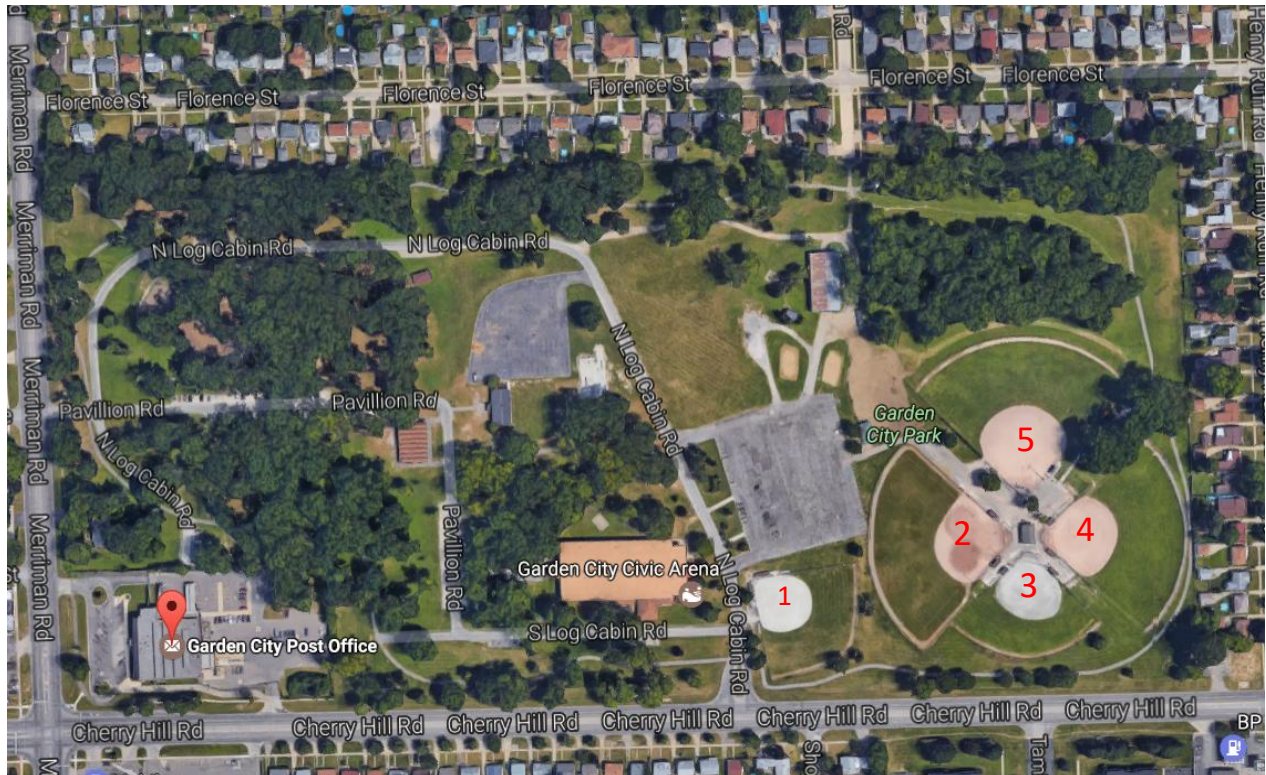

2025 GCYAA FALL BALL

Field Names & Locations:

Moe= Moeller

Address: 31713 Birchlawn, Garden City, MI 48135

Main crossroads, Merriman and Ford Rd (N/W, behind Gordon Chevrolet 31850 Ford Rd, Garden City)

Map of Moeller Field Numbers

CP = Garden City, City Park

Address: 200 S Log Cabin Rd, Garden City, MI 48135

Main crossroads, off Cherryhill near Merriman (N/E)

Map of City Park Field Numbers

RTY = Livonia Rotary Park

32184 6 Mile Rd, Livonia, MI 48154

Crossroads: Off 6 Mile between Merriman and Farmington

Map of Livonia Rotary Field Numbers