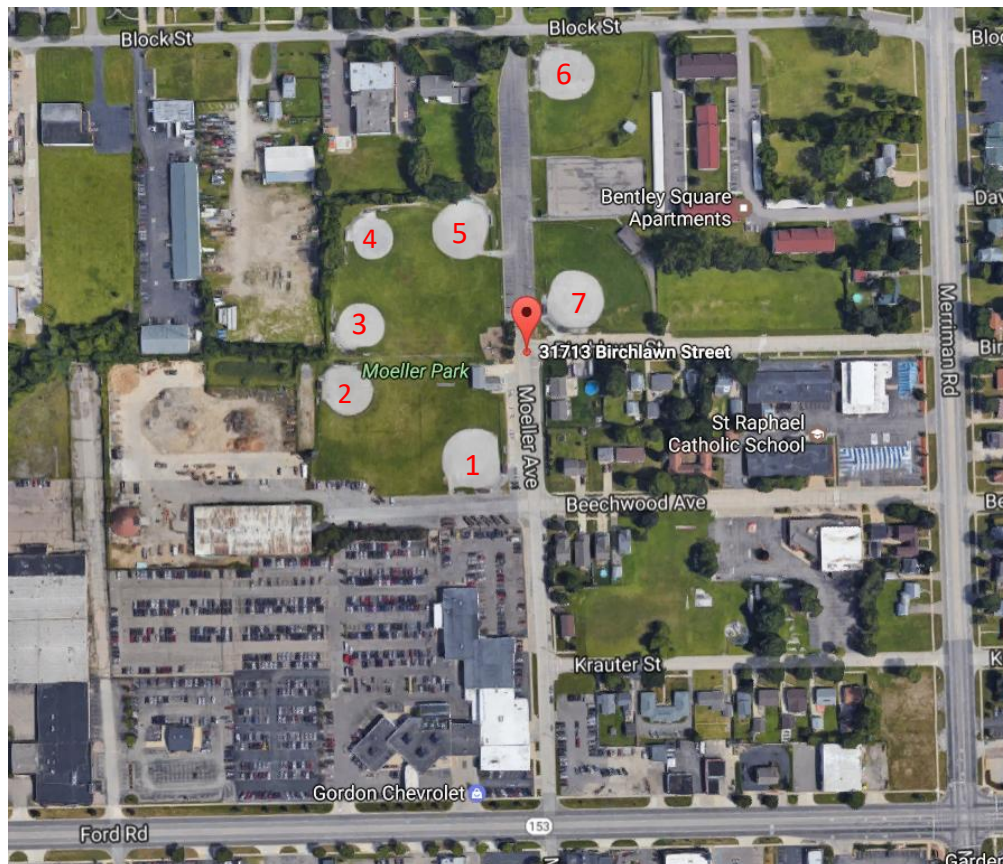

2025 GCYAA FALL BALL

Field Names & Locations:

Moe= Moeller

Address: 31713 Birchlawn, Garden City, MI 48135

Main crossroads, Merriman and Ford Rd (N/W, behind Gordon Chevrolet 31850 Ford Rd, Garden City)

Map of Moeller Field Numbers

CP = Garden City, City Park

Address: 200 S Log Cabin Rd, Garden City, MI 48135

Main crossroads, off Cherryhill near Merriman (N/E)

Map of City Park Field Numbers

RTY = Livonia Rotary Park

32184 6 Mile Rd, Livonia, MI 48154

Crossroads: Off 6 Mile between Merriman and Farmington

Map of Livonia Rotary Field Numbers