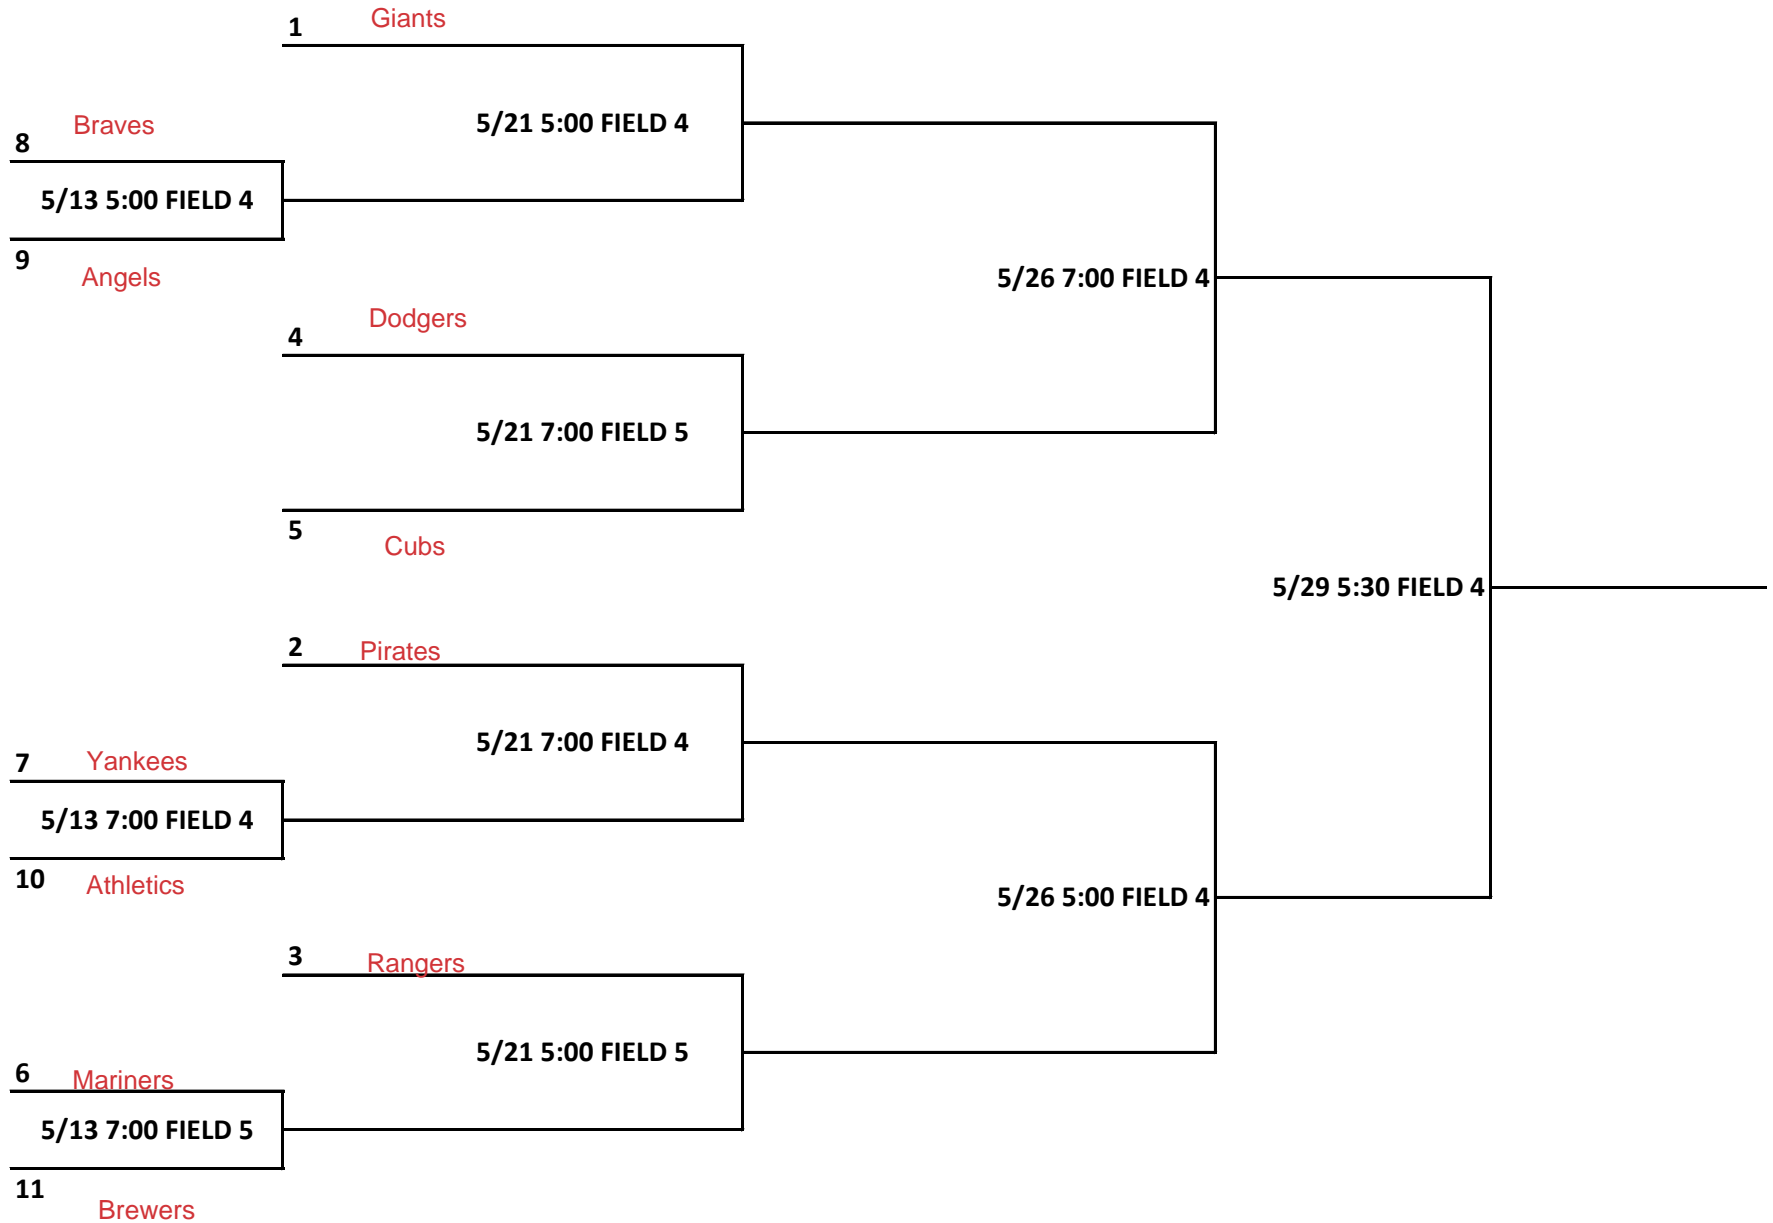

# PINTO 7 PLAYOFF BRACKET

BETTER SEED IS HOME TEAM

# PINTO 8 PLAYOFF BRACKET

BETTER SEED IS HOME TEAM

# MUSTANG PLAYOFF BRACKET

BETTER SEED IS HOME TEAM

# BRONCO PLAYOFF BRACKET

BETTER SEED IS HOME TEAM