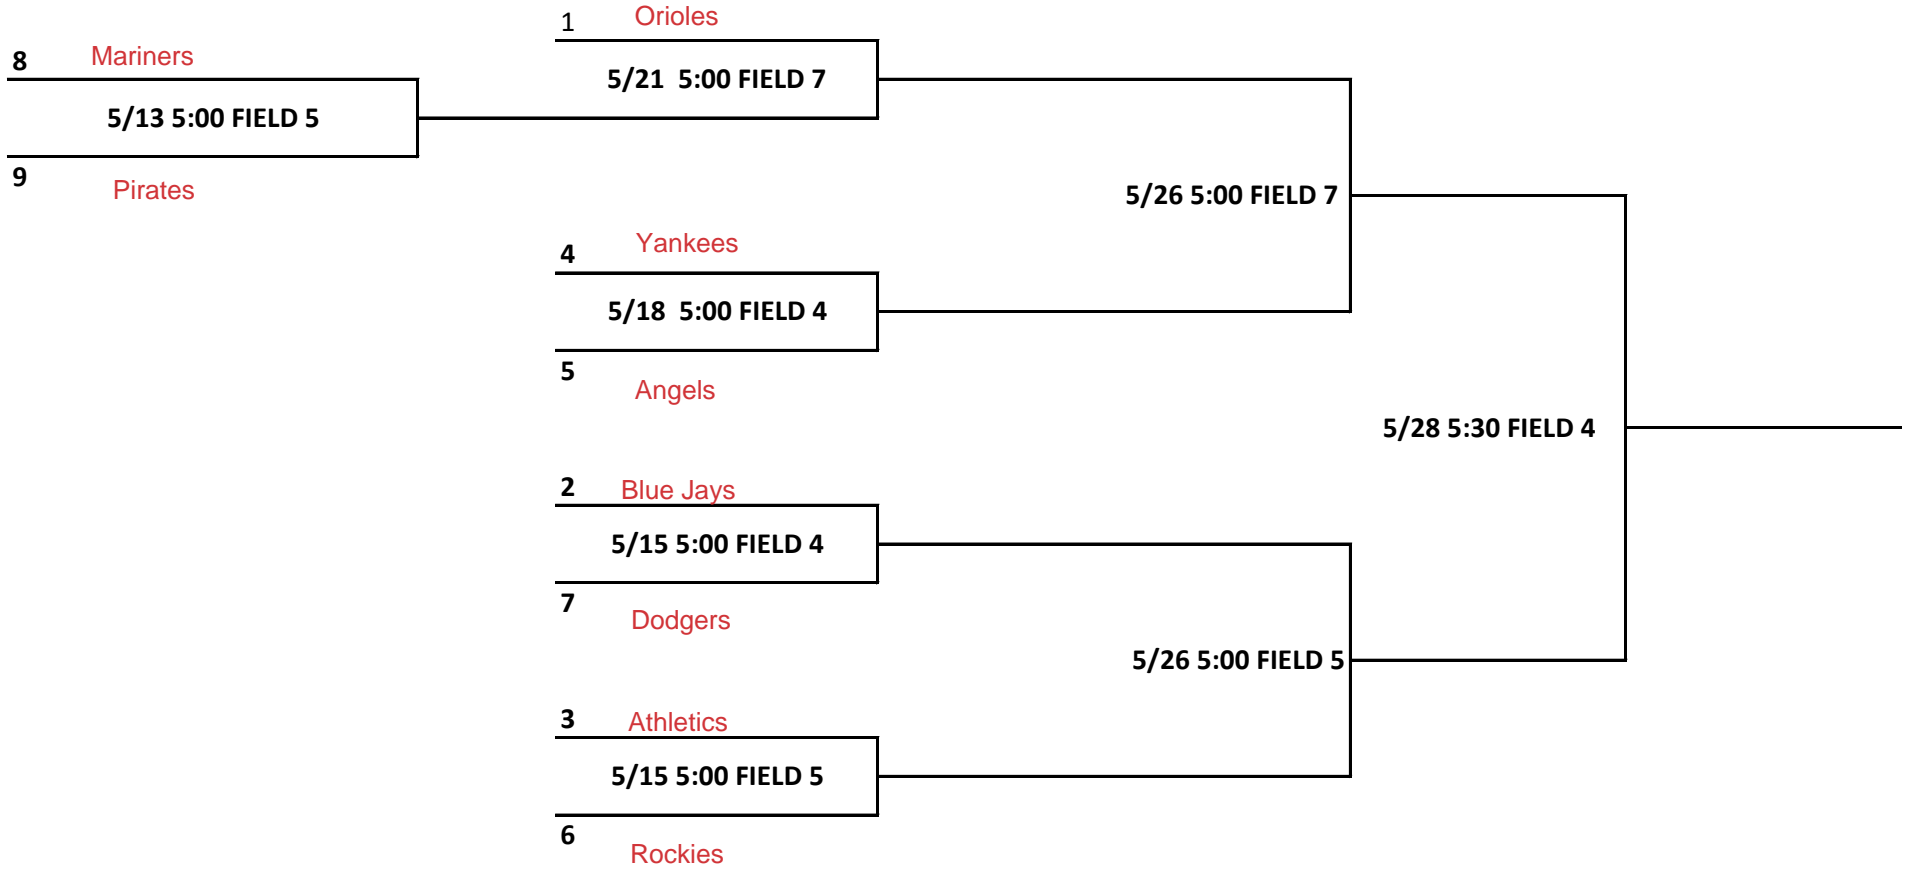

# PINTO 7 PLAYOFF BRACKET

BETTER SEED IS HOME TEAM

# PINTO 8 PLAYOFF BRACKET

BETTER SEED IS HOME TEAM

# MUSTANG PLAYOFF BRACKET

BETTER SEED IS HOME TEAM

# PONY PLAYOFF BRACKET

BETTER SEED IS HOME TEAM