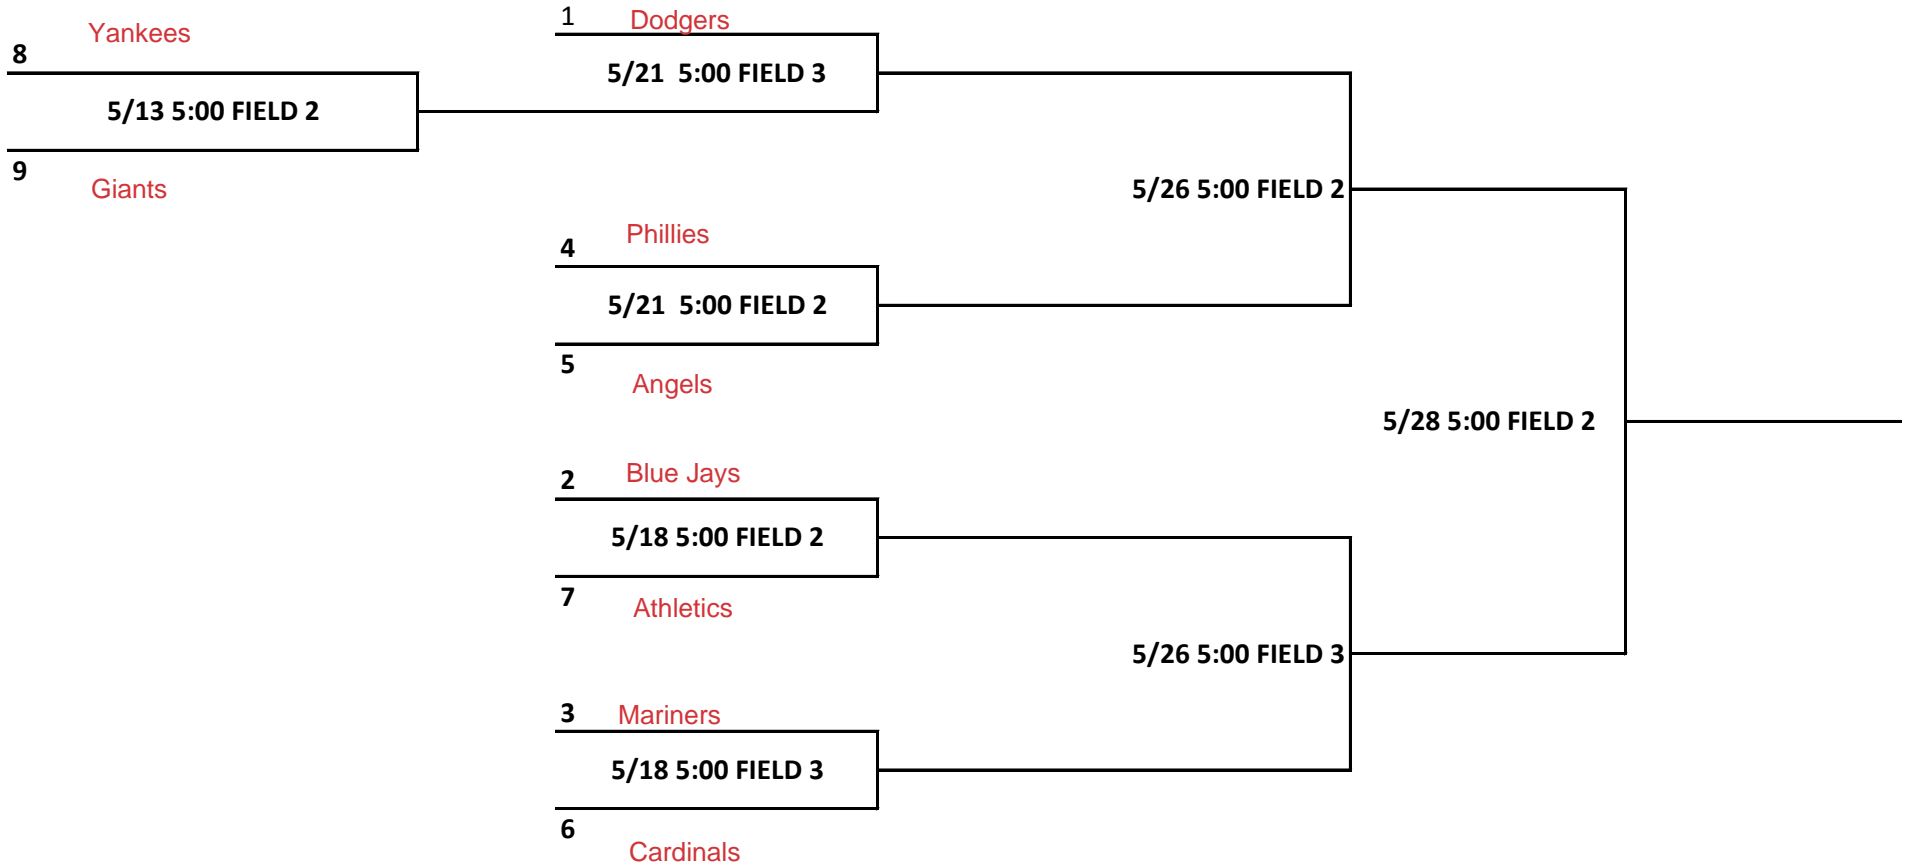

# PINTO 7 PLAYOFF BRACKET

BETTER SEED IS HOME TEAM

# PINTO 8 PLAYOFF BRACKET

BETTER SEED IS HOME TEAM

# MUSTANG PLAYOFF BRACKET

BETTER SEED IS HOME TEAM

# PONY PLAYOFF BRACKET

BETTER SEED IS HOME TEAM