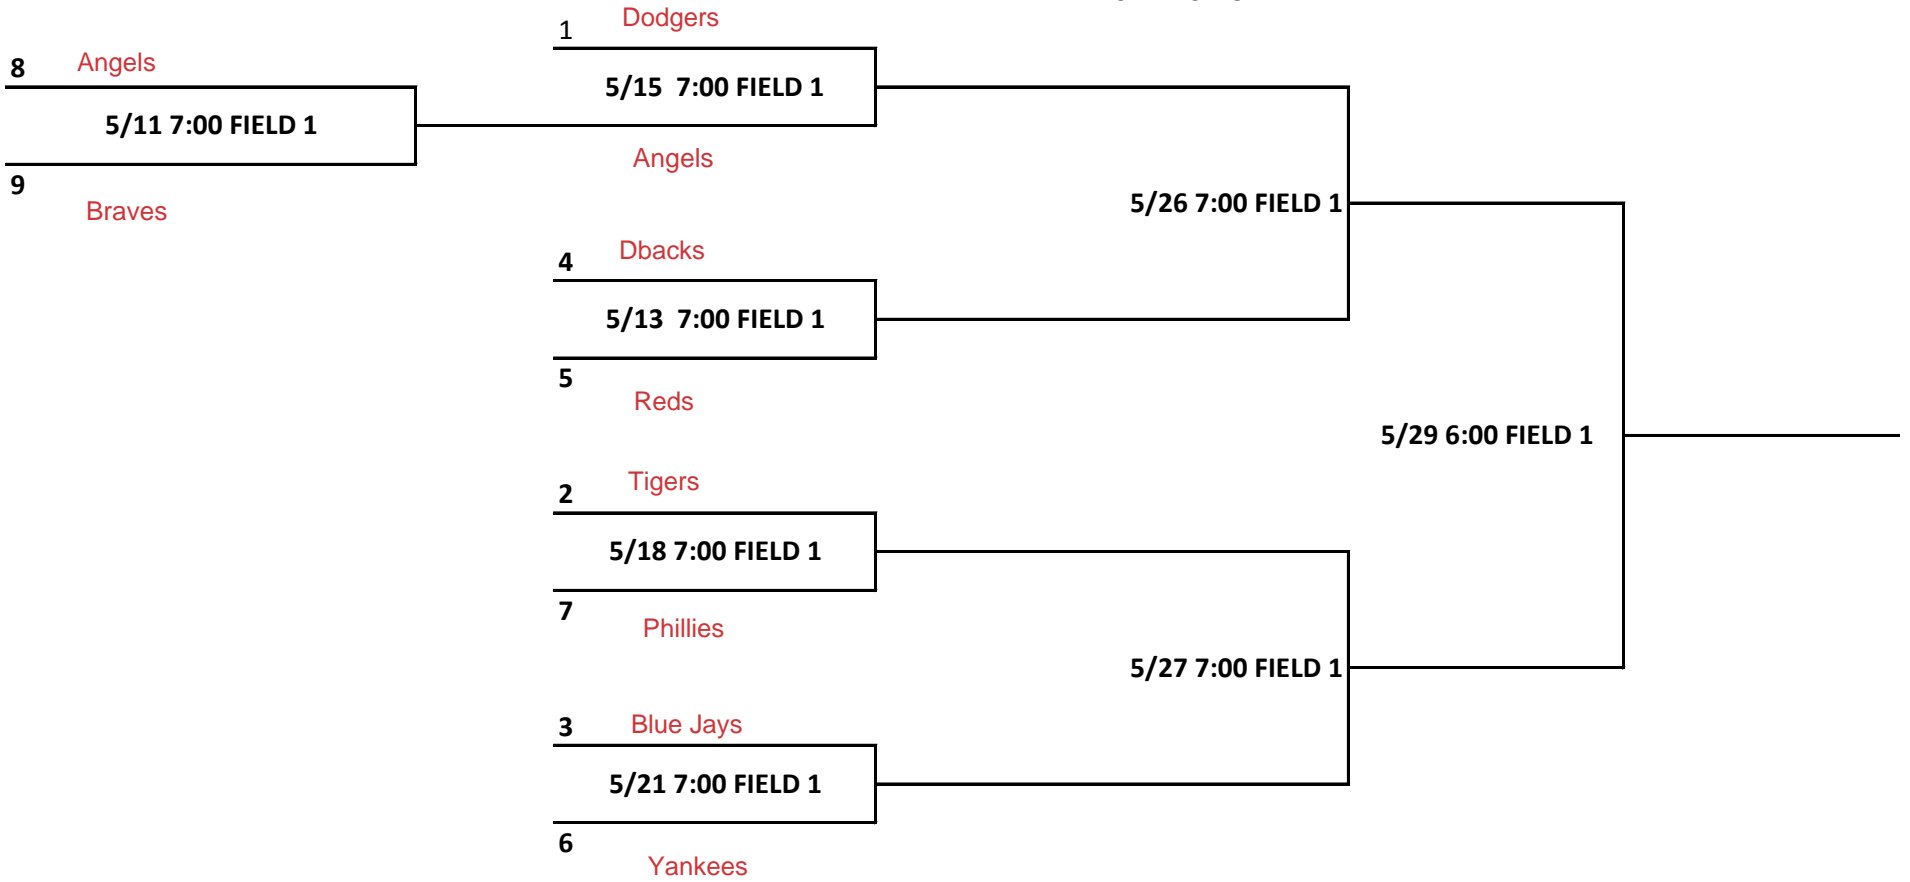

PONY PLAYOFF BRACKET

BETTER SEED IS HOME TEAM