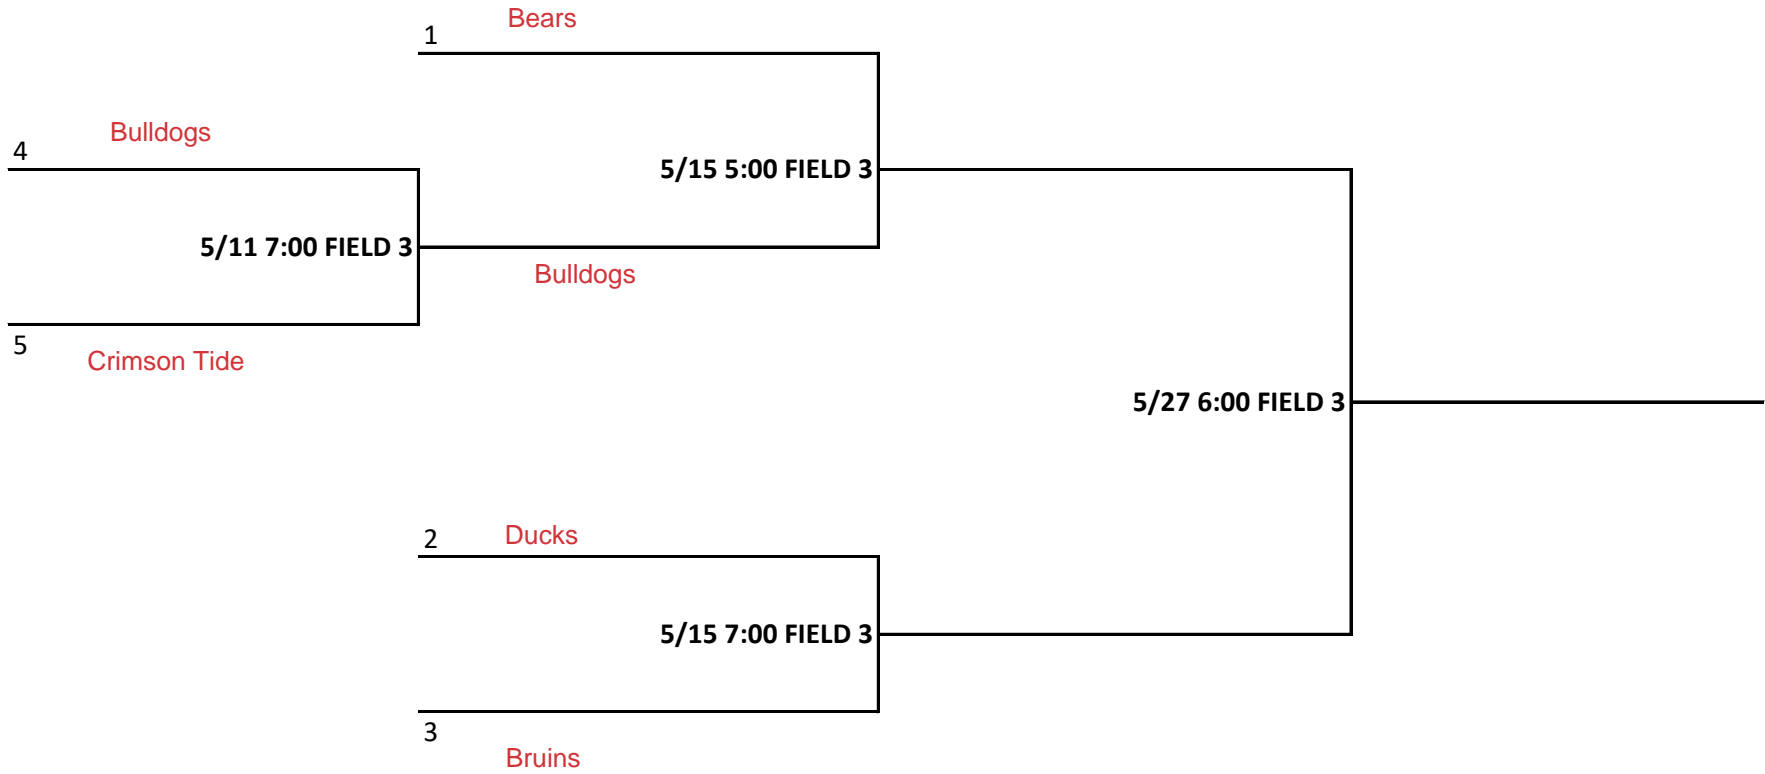

12U SOFTBALL PLAYOFF BRACKET

BETTER SEED IS HOME TEAM