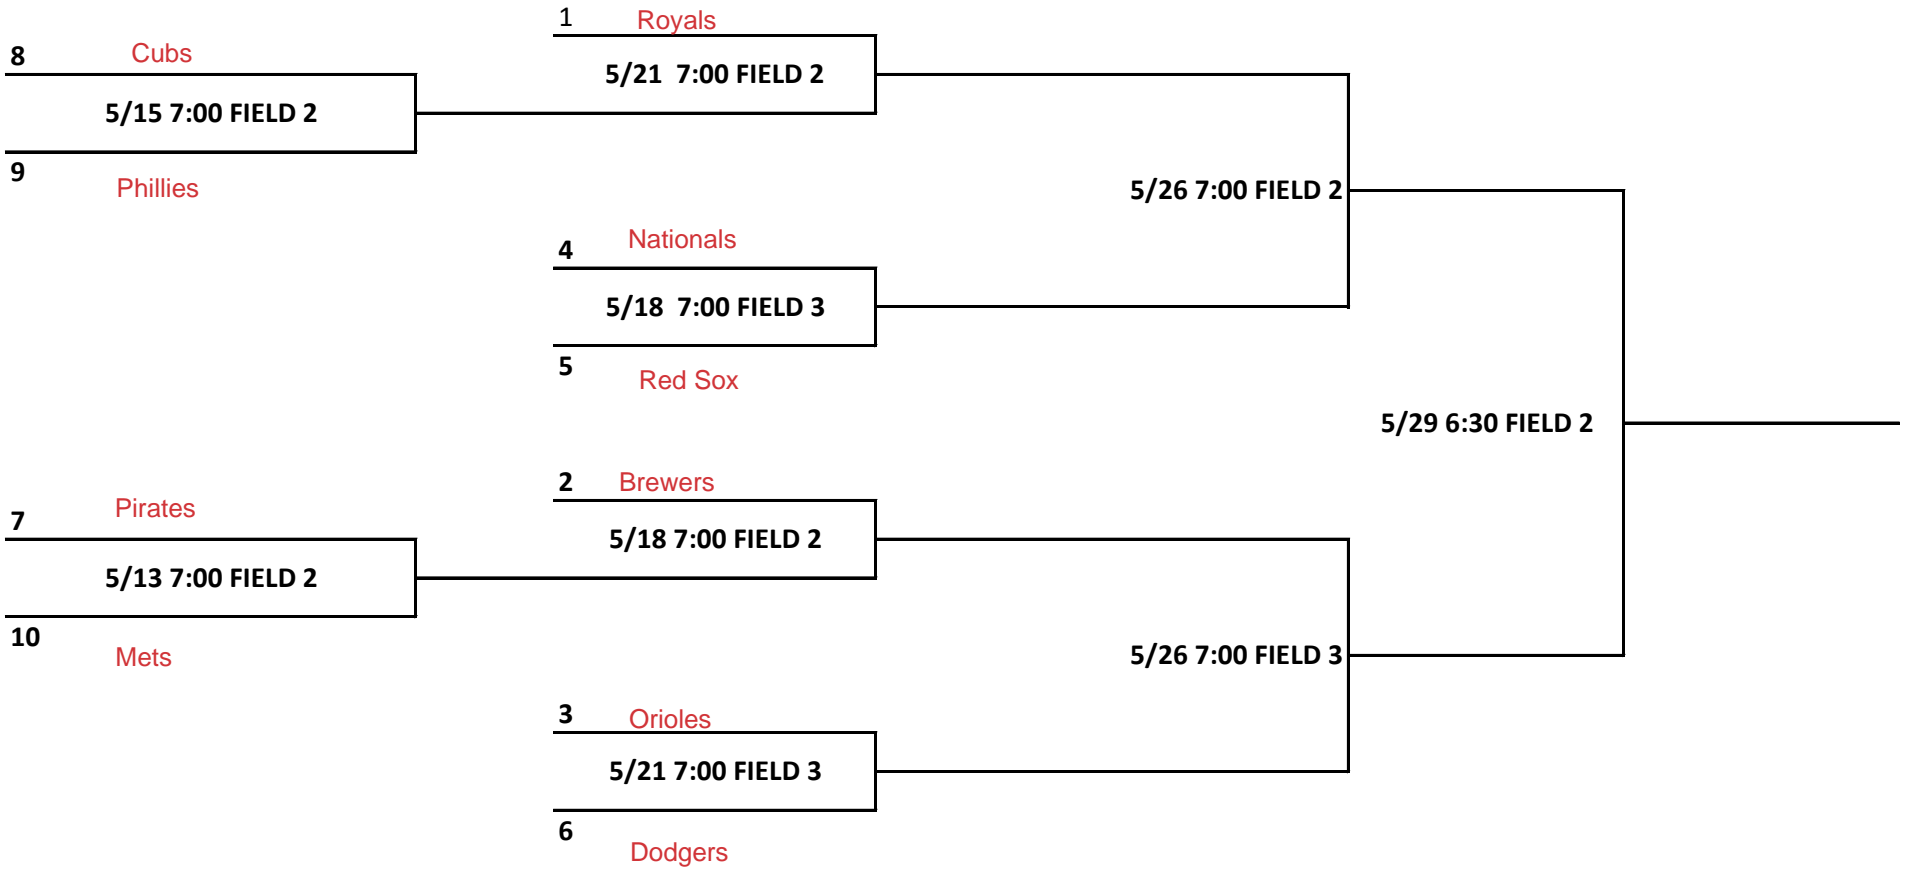

# PINTO 7 PLAYOFF BRACKET

BETTER SEED IS HOME TEAM

# PINTO 8 PLAYOFF BRACKET

BETTER SEED IS HOME TEAM

# MUSTANG PLAYOFF BRACKET

BETTER SEED IS HOME TEAM

# BRONCO PLAYOFF BRACKET

BETTER SEED IS HOME TEAM