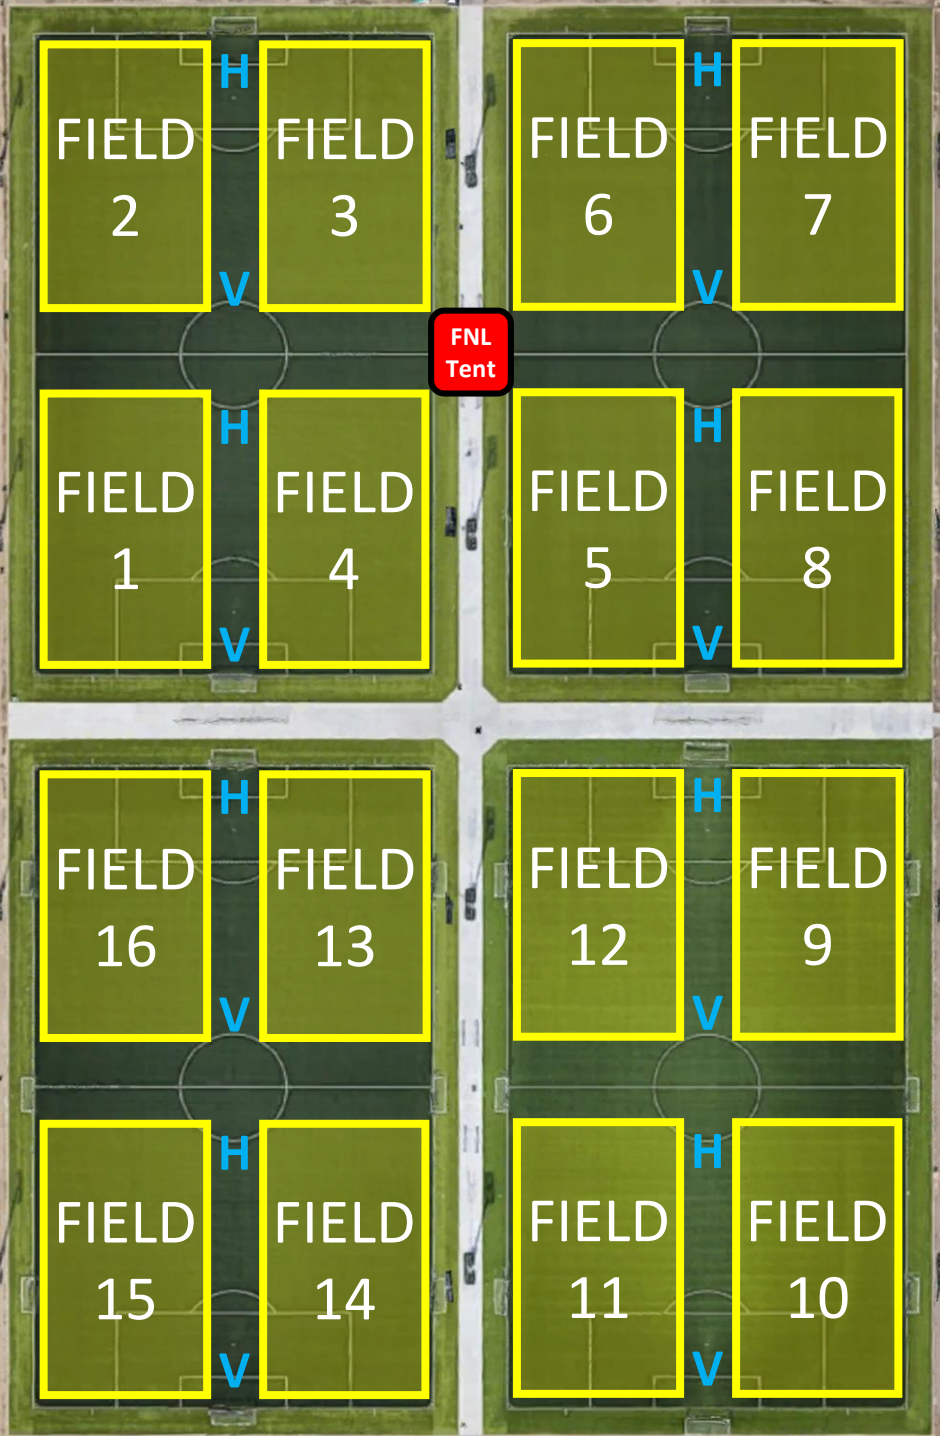

Corona FNL Field Layout

Hammer Ave

Silver Lakes Entrance