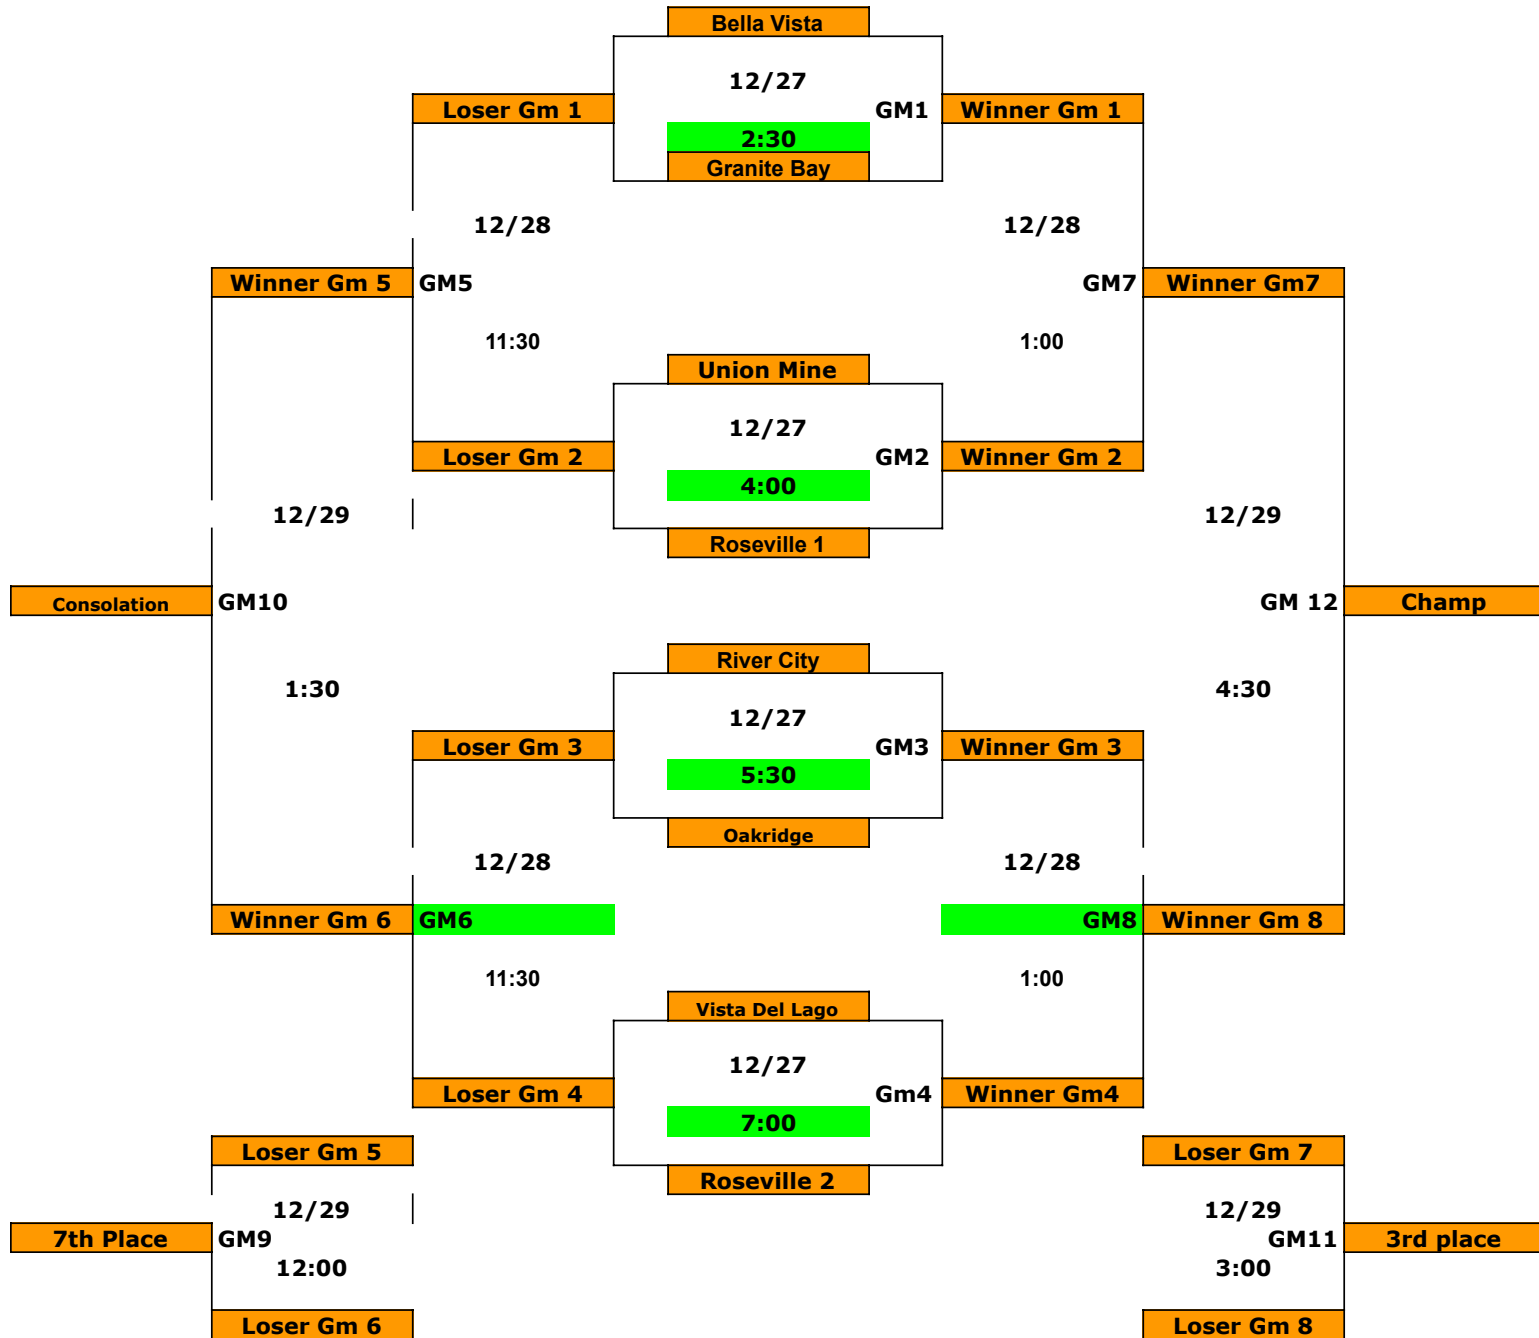

Tiger Classic

Dec. 27-20

Bottom team in bracket is Home Team and will wear light colored uniform

Games in green are in the Auxiliary gym