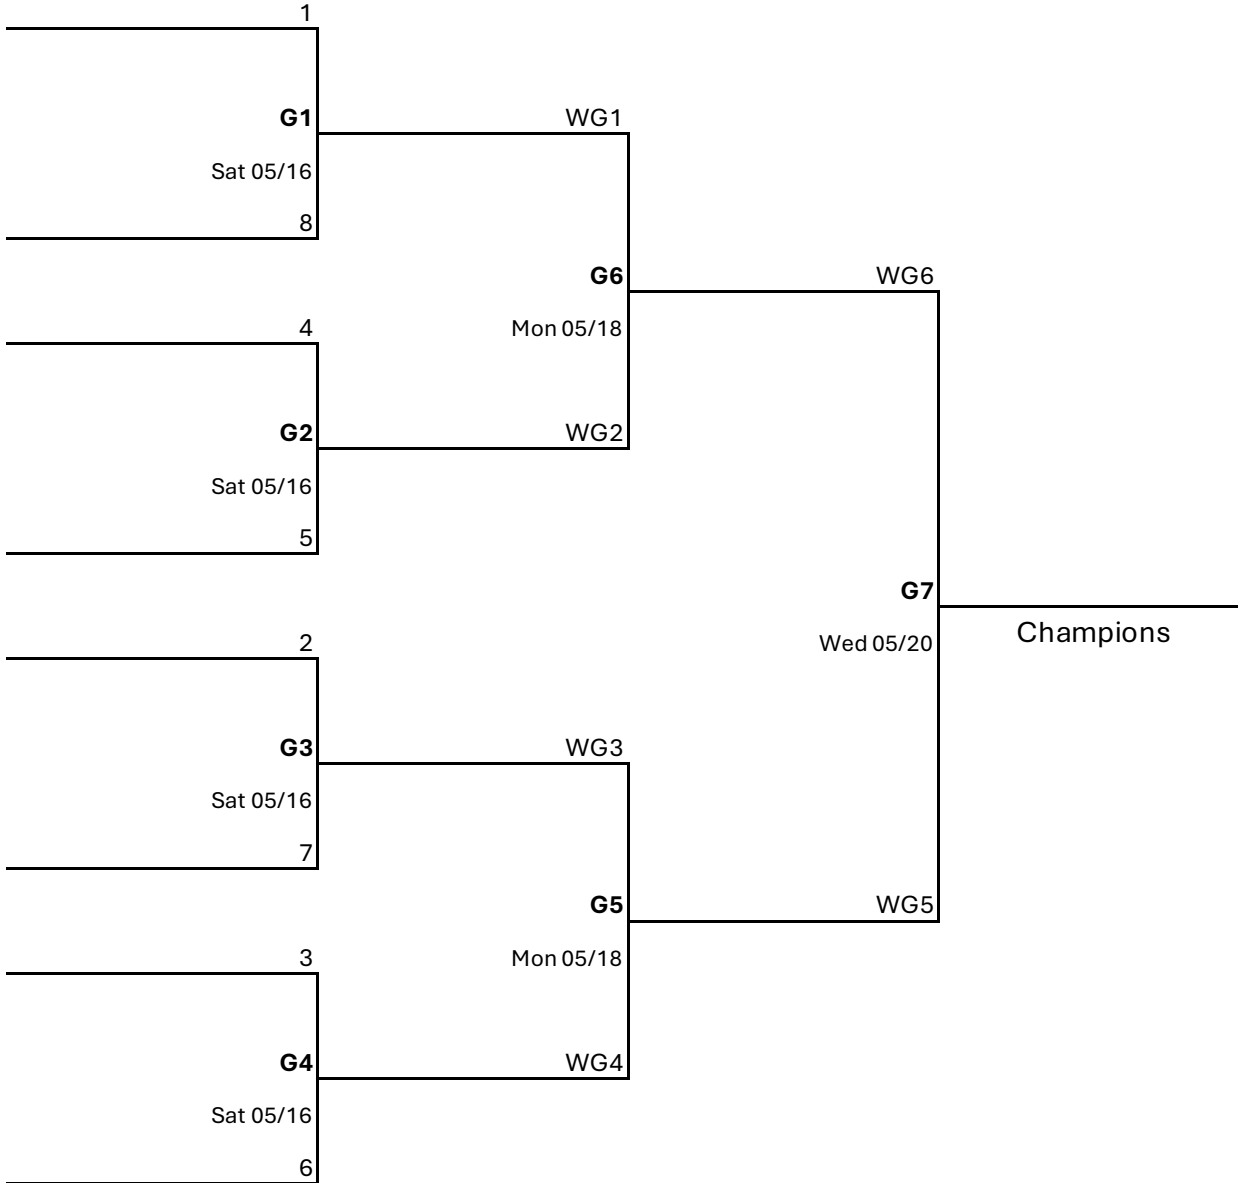

# 14u Playoffs

**SATURDAY GAMES:** 9:00 AM, 11:00 AM, 1:15 PM, 3:15 PM  
**MONDAY GAMES:** 6:00 PM, 8:00 PM  
**CHAMPIONSHIP GAME:** 6:30 PM