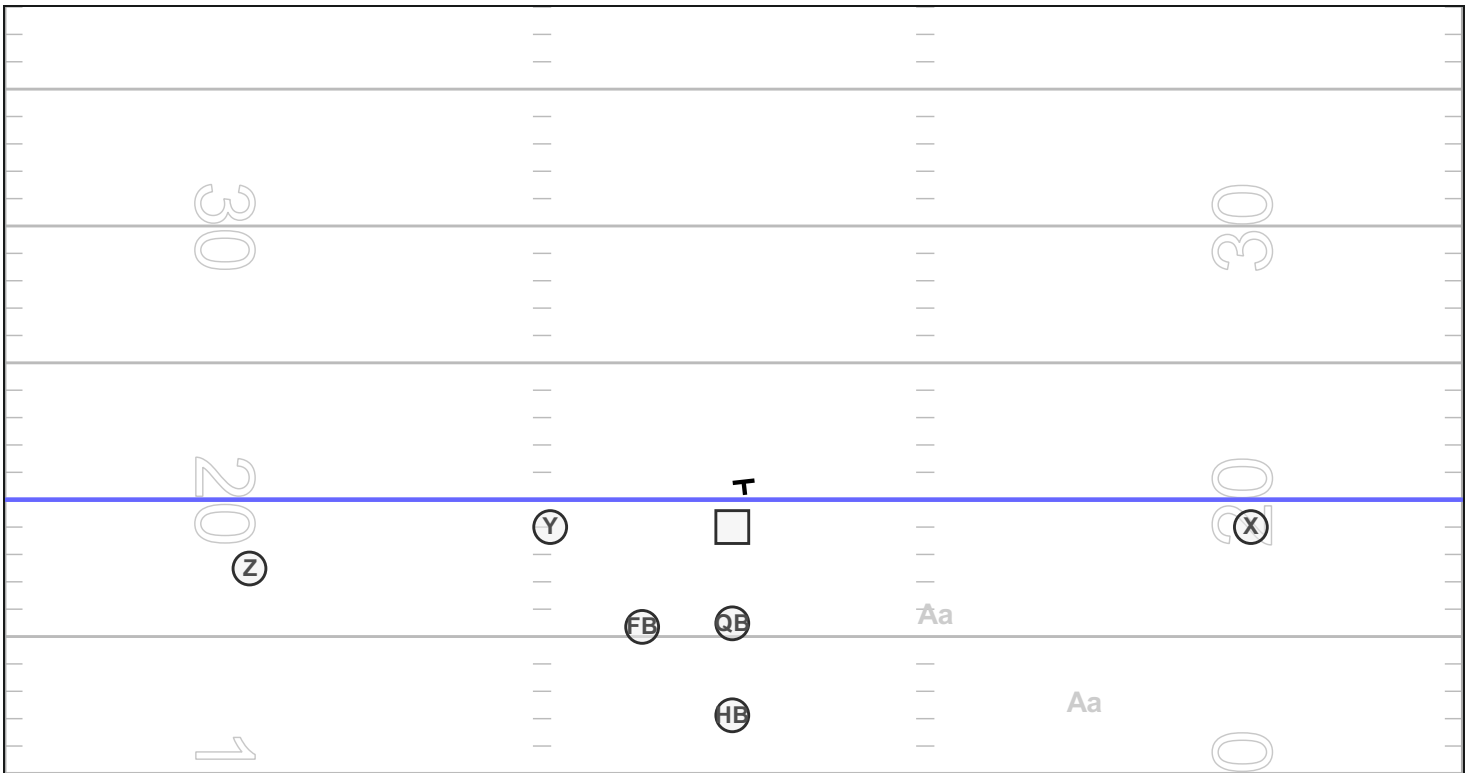

FB

FB

TB

QB

DD

HB

X

Z

FB

Y