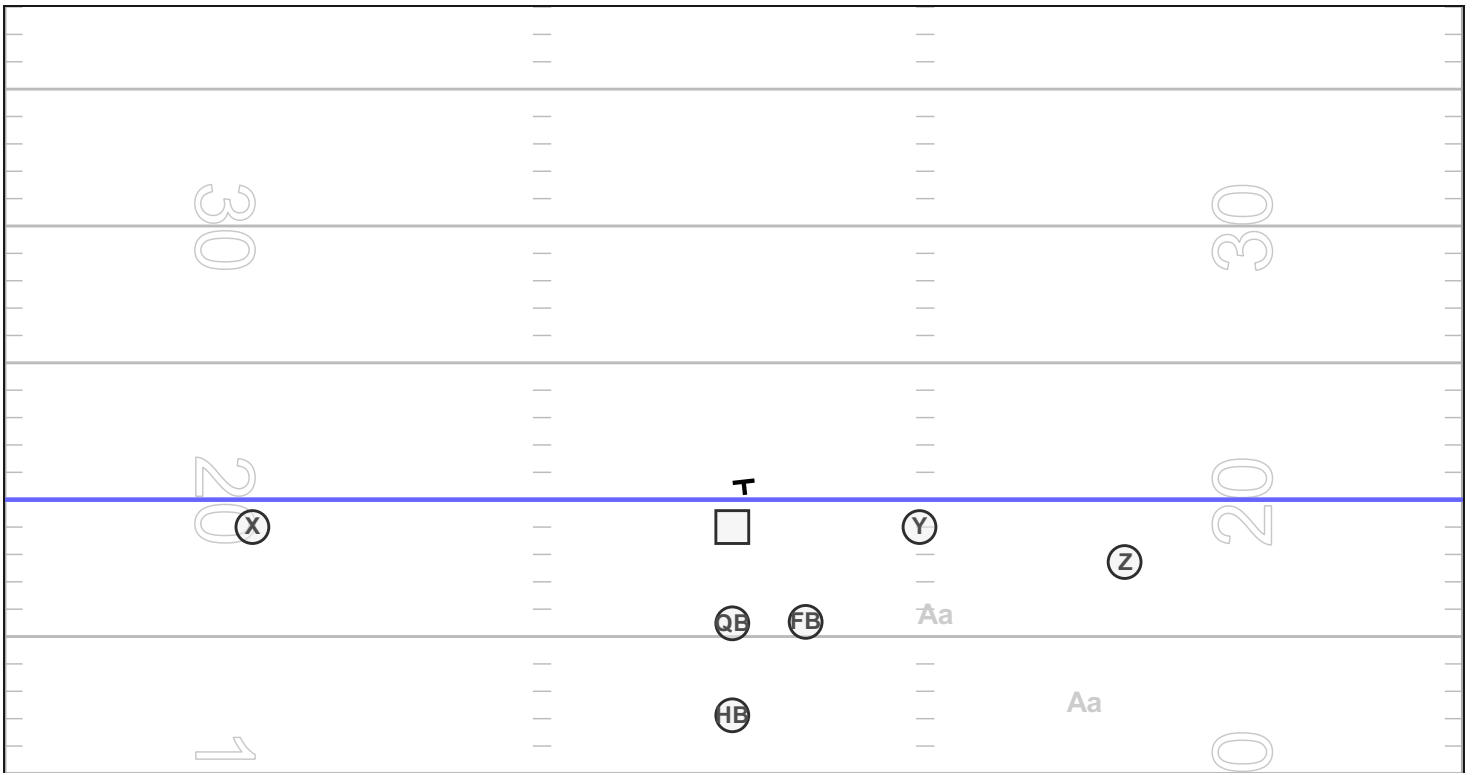

TACKLE FORMATIONS FOR FLAG

Libertyville Youth Football

Varsity

FB

FB

TB

QB

DD