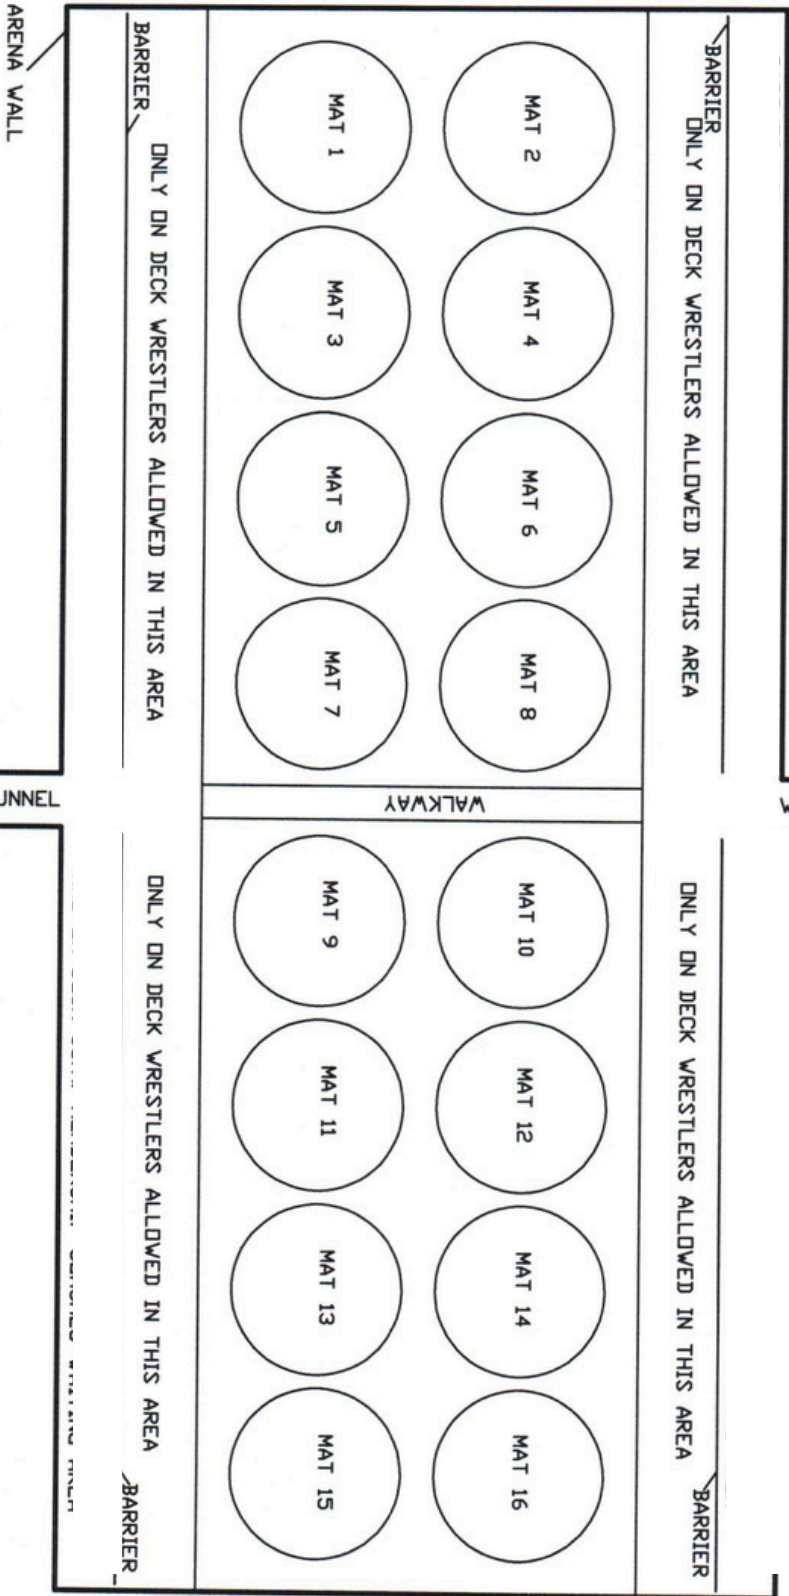

HEAD TABLE
ICE WILL BE AVAILABLE HERE ALONG WITH TRAINERS TABLE

MAT ASSIGNMENT
SCREEN ✓

STAGING AREA!
SEE MAT ASSIGNMENT SCHEDULE FOR MATS
EACH GROUP IS WRESTLED ON

MAT ASSIGNMENT
SCREEN ✓

AWARDS
STAGING