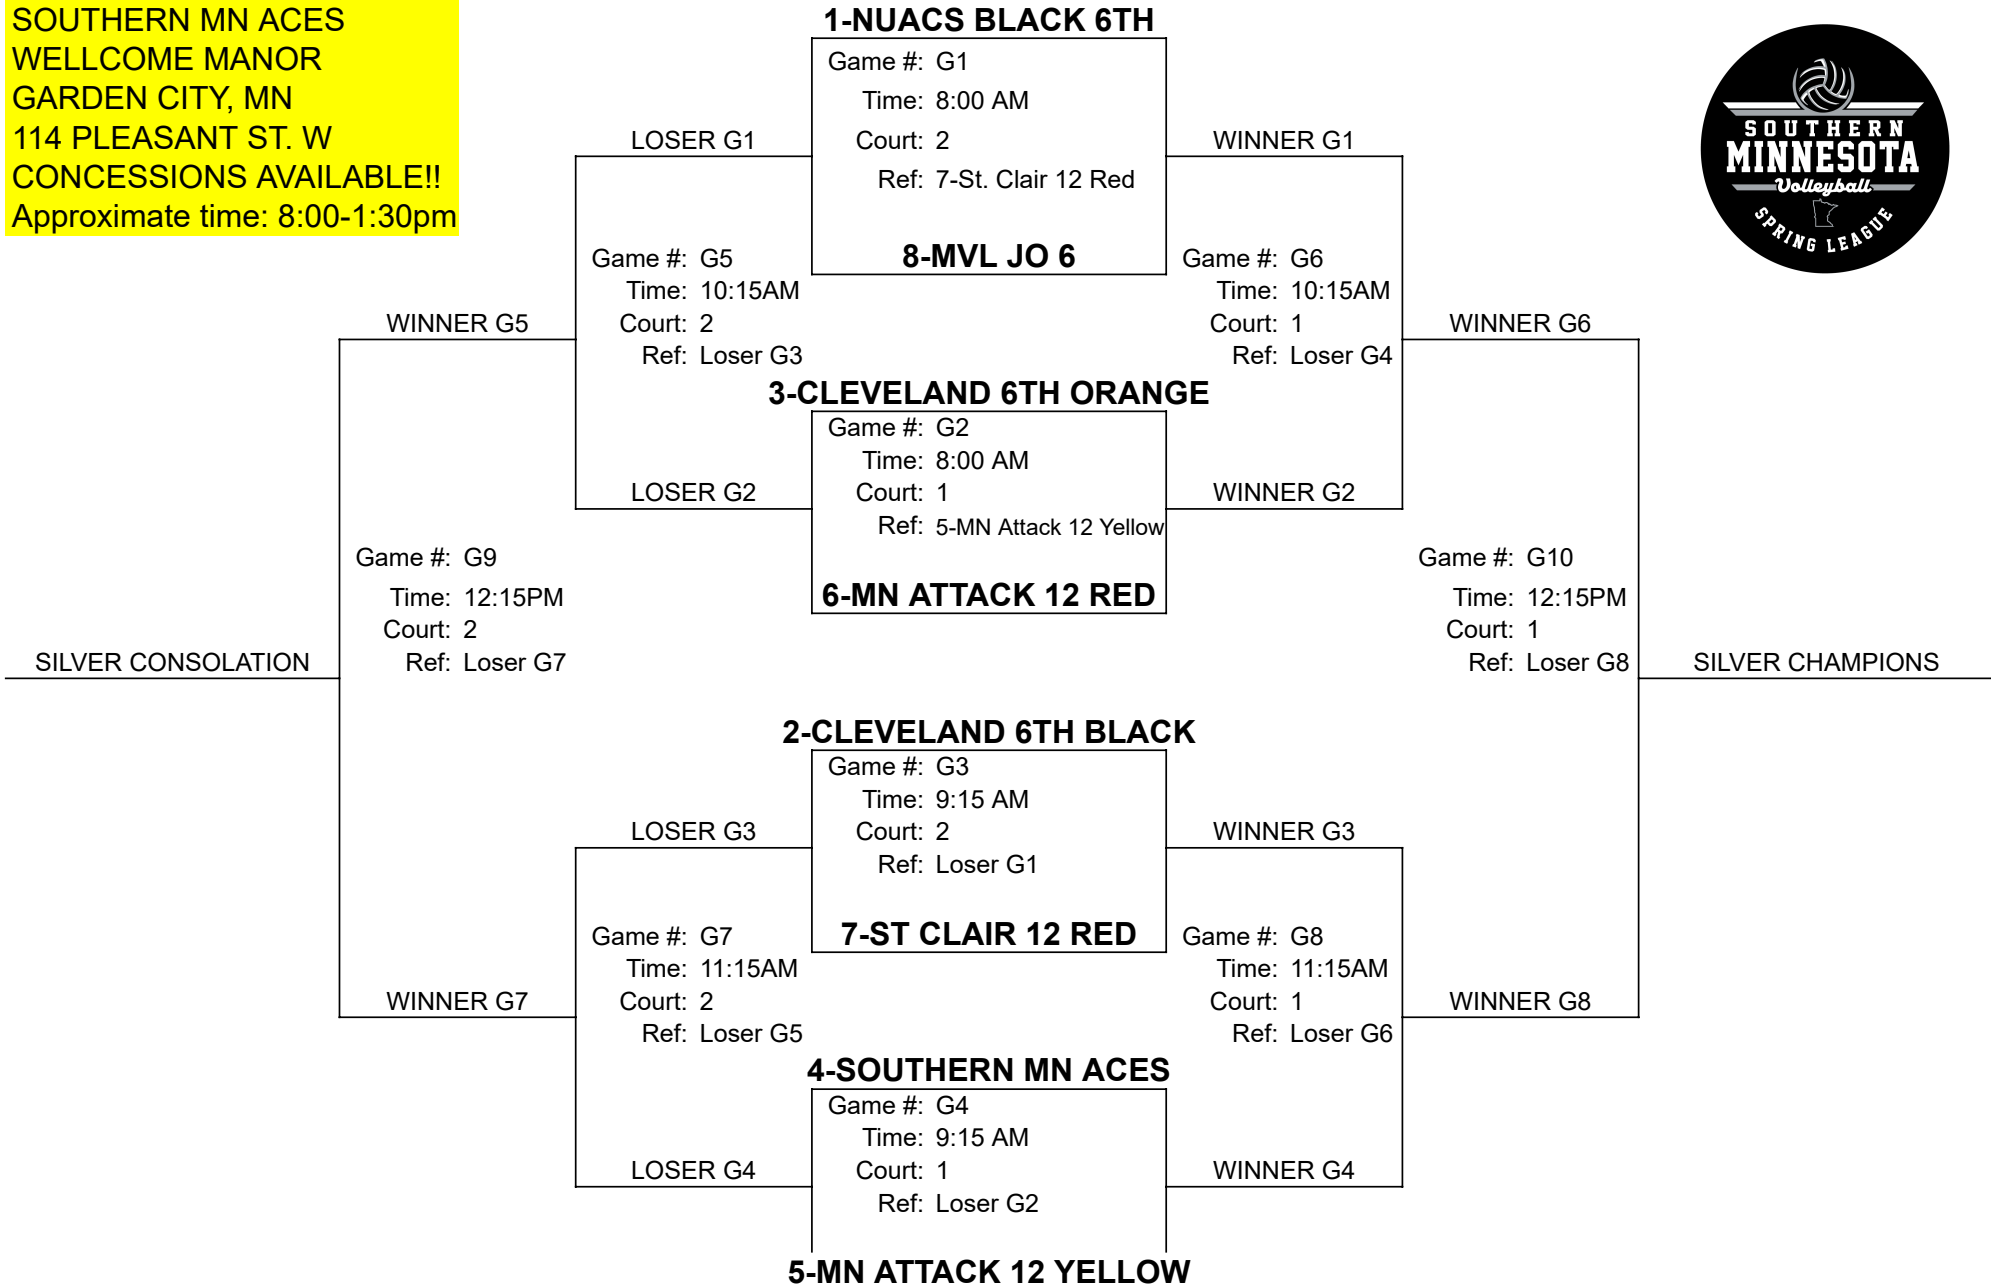

Southern MN Volleyball League:12s GOLD BRACKET

8:00AM start, 8 team bracket, 2 match guarantee

ALL start times are approximate. Warmups will start IMMEDIATELY following previous match

SOUTHERN MN ACES
WELLCOME MANOR
GARDEN CITY, MN
114 PLEASANT ST. W
CONCESSIONS AVAILABLE!!
Approximate time: 8:00-1:30pm

Southern MN Volleyball League:12s SILVER BRACKET

8:00AM start, 8 team bracket, 2 match guarantee

ALL start times are approximate. Warmups will start IMMEDIATELY following previous match

MN ATTACK - PWMS
1200 PRAIRIE WINDS DR.
MANKATO, MN
NO CONCESSIONS
Approximate time: 8:00-1:30pm
--- COURTS 3 AND 4 ---

Southern MN Volleyball League: 12s BRONZE BRACKET

8:00AM start, 8 team bracket, 2 match guarantee

ALL start times are approximate. Warmups will start IMMEDIATELY following previous match

MN ATTACK - PWMS
 1200 PRAIRIE WINDS DR.
 MANKATO, MN
 NO CONCESSIONS
 Approximate time: 8:00-1:30pm
 --- COURTS 1 AND 2 ---

Southern MN Volleyball League: 12s COPPER BRACKET

12:30PM start, 8 team bracket, 2 match guarantee

ALL start times are approximate. Warm ups will start IMMEDIATELY following previous match

*****REFFING TEAM WILL OFTEN REF ON 2 COURTS AND ONLY NEED TO PROVIDE R1 AND SCORE KEEPERS**