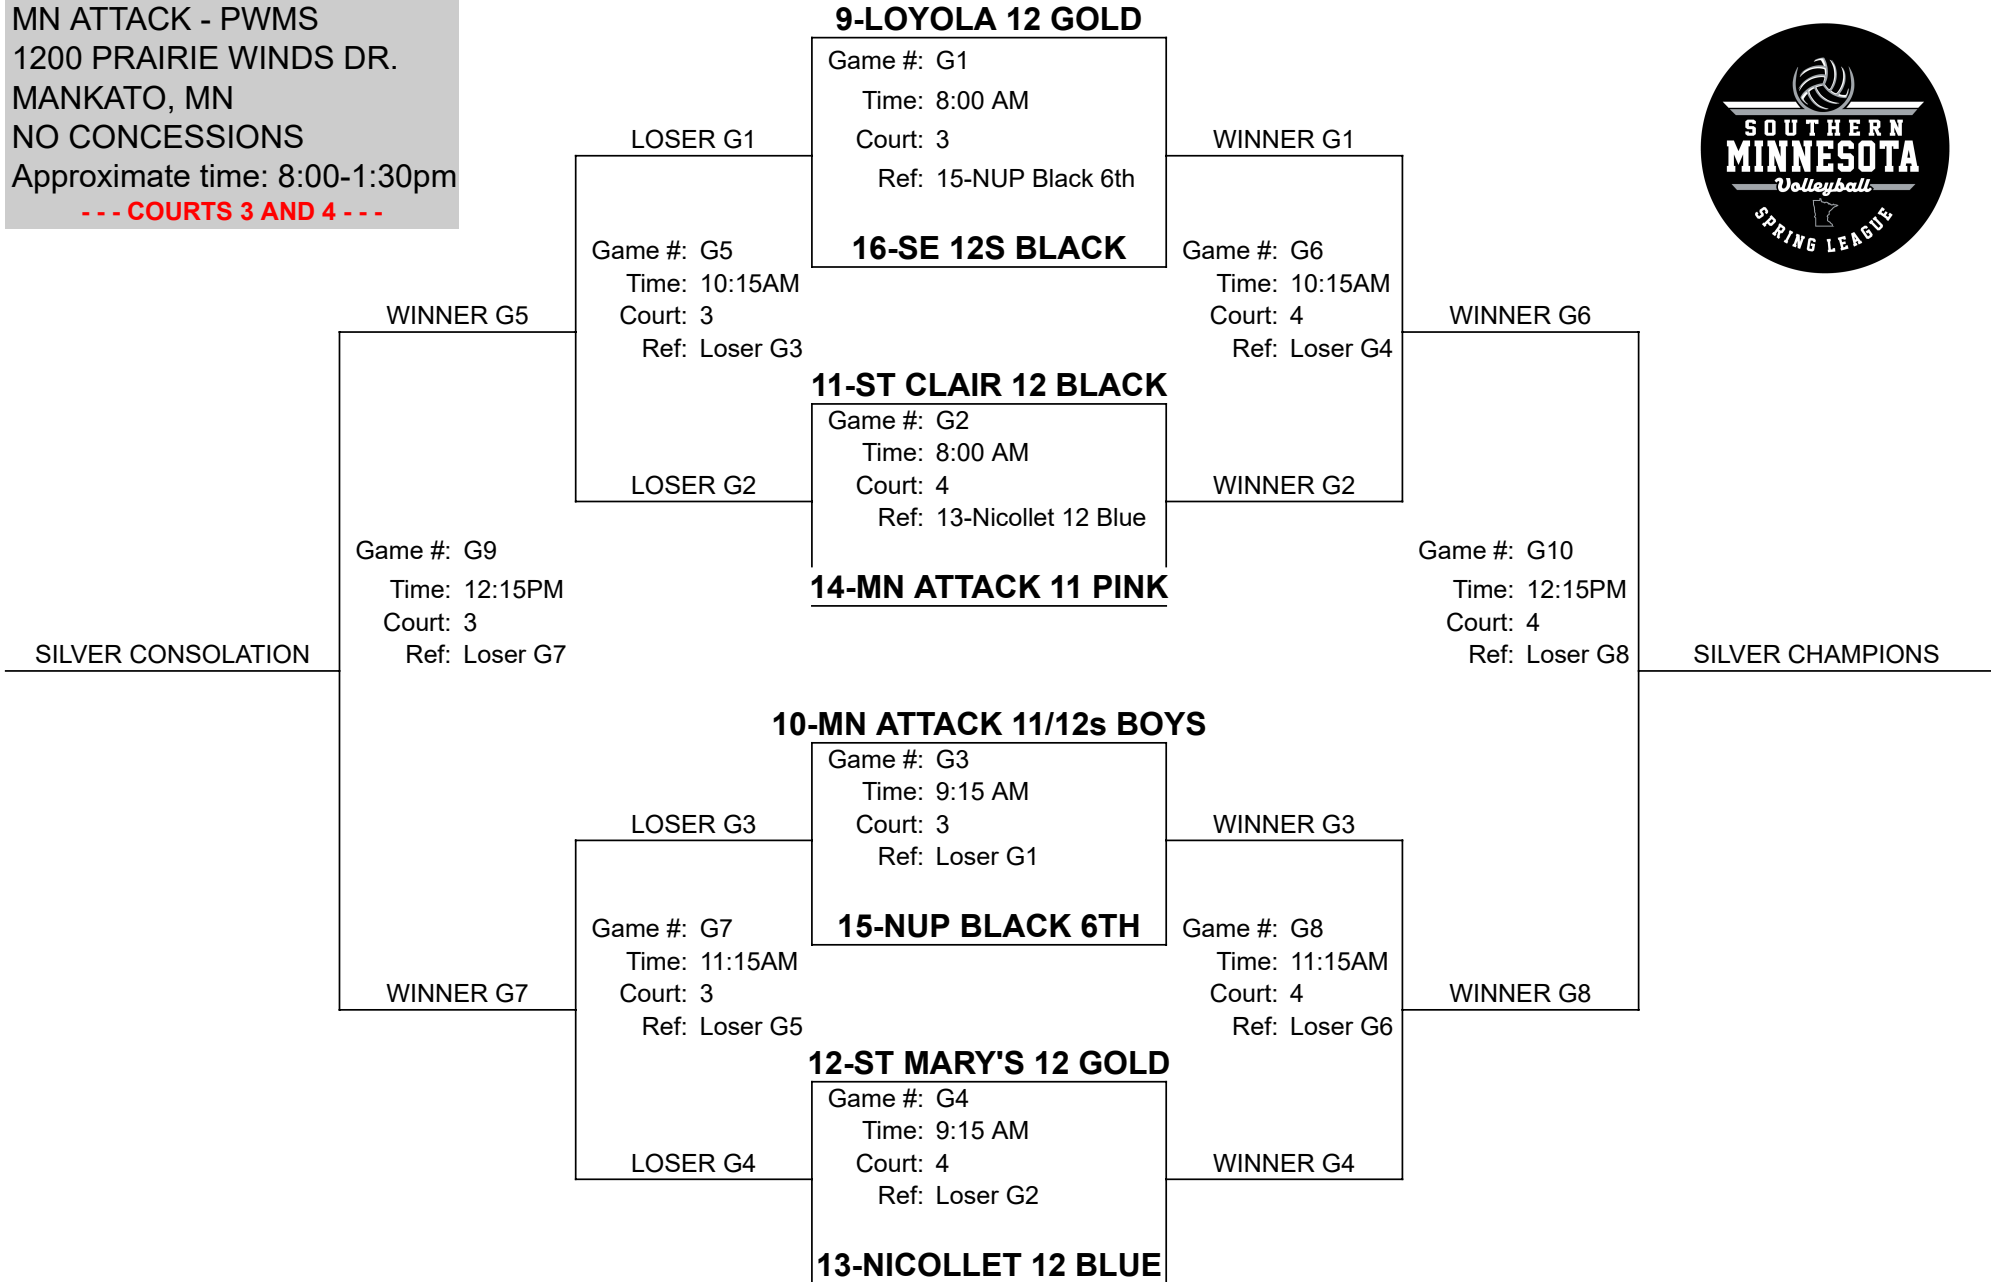

Southern MN Volleyball League:12s GOLD BRACKET

8:00AM start, 8 team bracket, 2 match guarantee

ALL start times are approximate. Warmups will start IMMEDIATELY following previous match

SOUTHERN MN ACES
WELLCOME MANOR
GARDEN CITY, MN
114 PLEASANT ST. W
CONCESSIONS AVAILABLE!!
Approximate time: 8:00-1:30pm

Southern MN Volleyball League:12s SILVER BRACKET

8:00AM start, 8 team bracket, 2 match guarantee

ALL start times are approximate. Warmups will start IMMEDIATELY following previous match

MN ATTACK - PWMS
1200 PRAIRIE WINDS DR.
MANKATO, MN
NO CONCESSIONS
Approximate time: 8:00-1:30pm
--- COURTS 3 AND 4 ---

Southern MN Volleyball League: 12s BRONZE BRACKET

8:00AM start, 8 team bracket, 2 match guarantee

ALL start times are approximate. Warmups will start IMMEDIATELY following previous match

MN ATTACK - PWMS
 1200 PRAIRIE WINDS DR.
 MANKATO, MN
 NO CONCESSIONS
 Approximate time: 8:00-1:30pm
 --- COURTS 1 AND 2 ---

Southern MN Volleyball League: 12s COPPER BRACKET

12:30PM start, 8 team bracket, 2 match guarantee

ALL start times are approximate. Warm ups will start IMMEDIATELY following previous match

*****REFFING TEAM WILL OFTEN REF ON 2 COURTS AND ONLY NEED TO PROVIDE R1 AND SCORE KEEPERS**