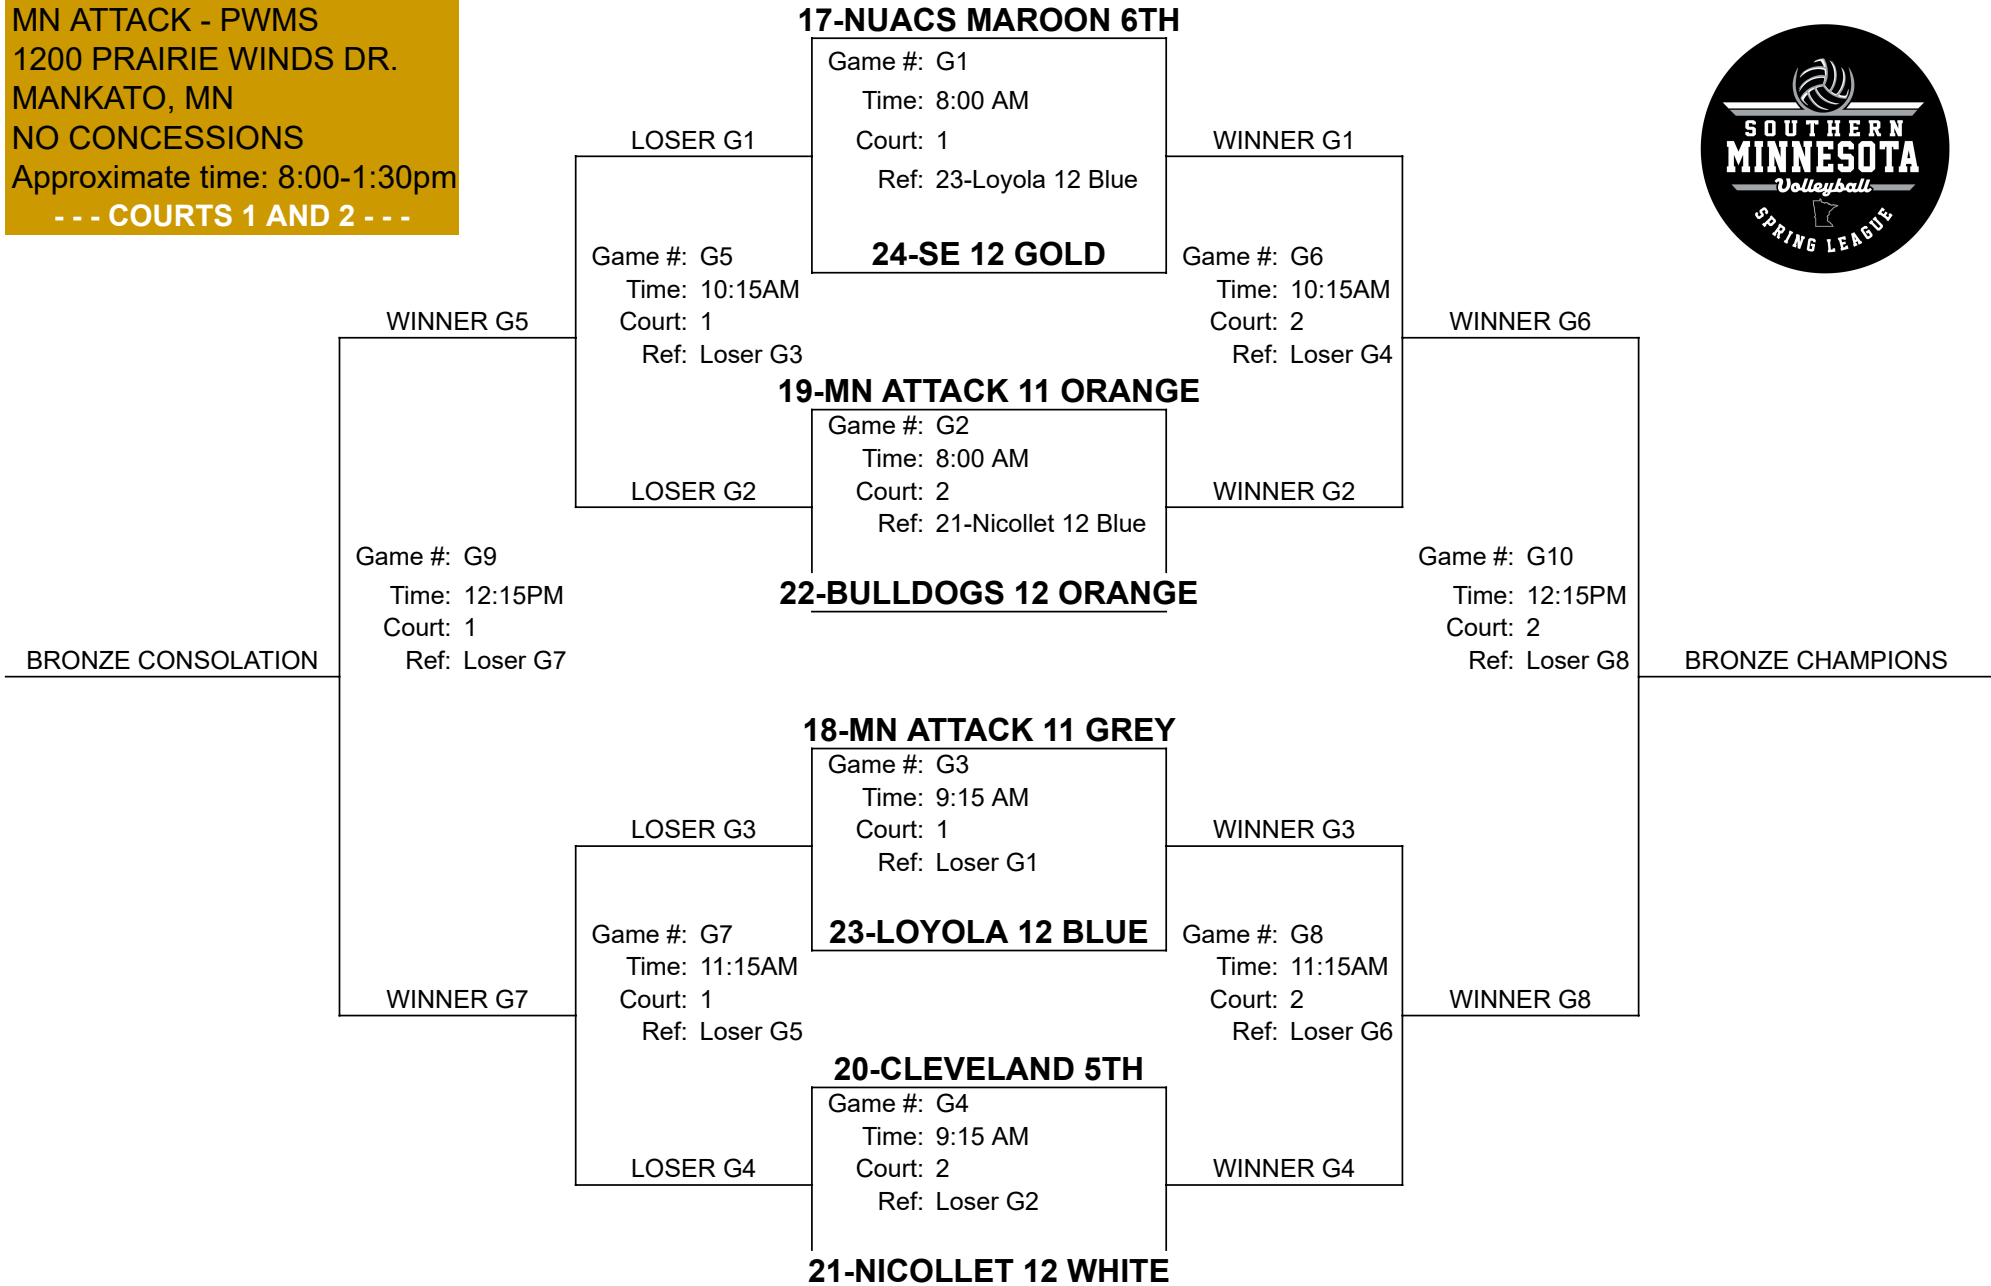

Southern MN Volleyball League:12s GOLD BRACKET

8:00AM start, 8 team bracket, 2 match guarantee

ALL start times are approximate. Warmups will start IMMEDIATELY following previous match

SOUTHERN MN ACES
WELLCOME MANOR
GARDEN CITY, MN
114 PLEASANT ST. W
CONCESSIONS AVAILABLE!!
Approximate time: 8:00-1:30pm

Southern MN Volleyball League:12s SILVER BRACKET

8:00AM start, 8 team bracket, 2 match guarantee

ALL start times are approximate. Warmups will start IMMEDIATELY following previous match

MN ATTACK - PWMS
1200 PRAIRIE WINDS DR.
MANKATO, MN
NO CONCESSIONS
Approximate time: 8:00-1:30pm
--- COURTS 3 AND 4 ---

Southern MN Volleyball League: 12s BRONZE BRACKET

8:00AM start, 8 team bracket, 2 match guarantee

ALL start times are approximate. Warmups will start IMMEDIATELY following previous match

MN ATTACK - PWMS
 1200 PRAIRIE WINDS DR.
 MANKATO, MN
 NO CONCESSIONS
 Approximate time: 8:00-1:30pm
 --- COURTS 1 AND 2 ---

Southern MN Volleyball League: 12s COPPER BRACKET

12:30PM start, 8 team bracket, 2 match guarantee

ALL start times are approximate. Warm ups will start IMMEDIATELY following previous match

*****REFFING TEAM WILL OFTEN REF ON 2 COURTS AND ONLY NEED TO PROVIDE R1 AND SCORE KEEPERS**