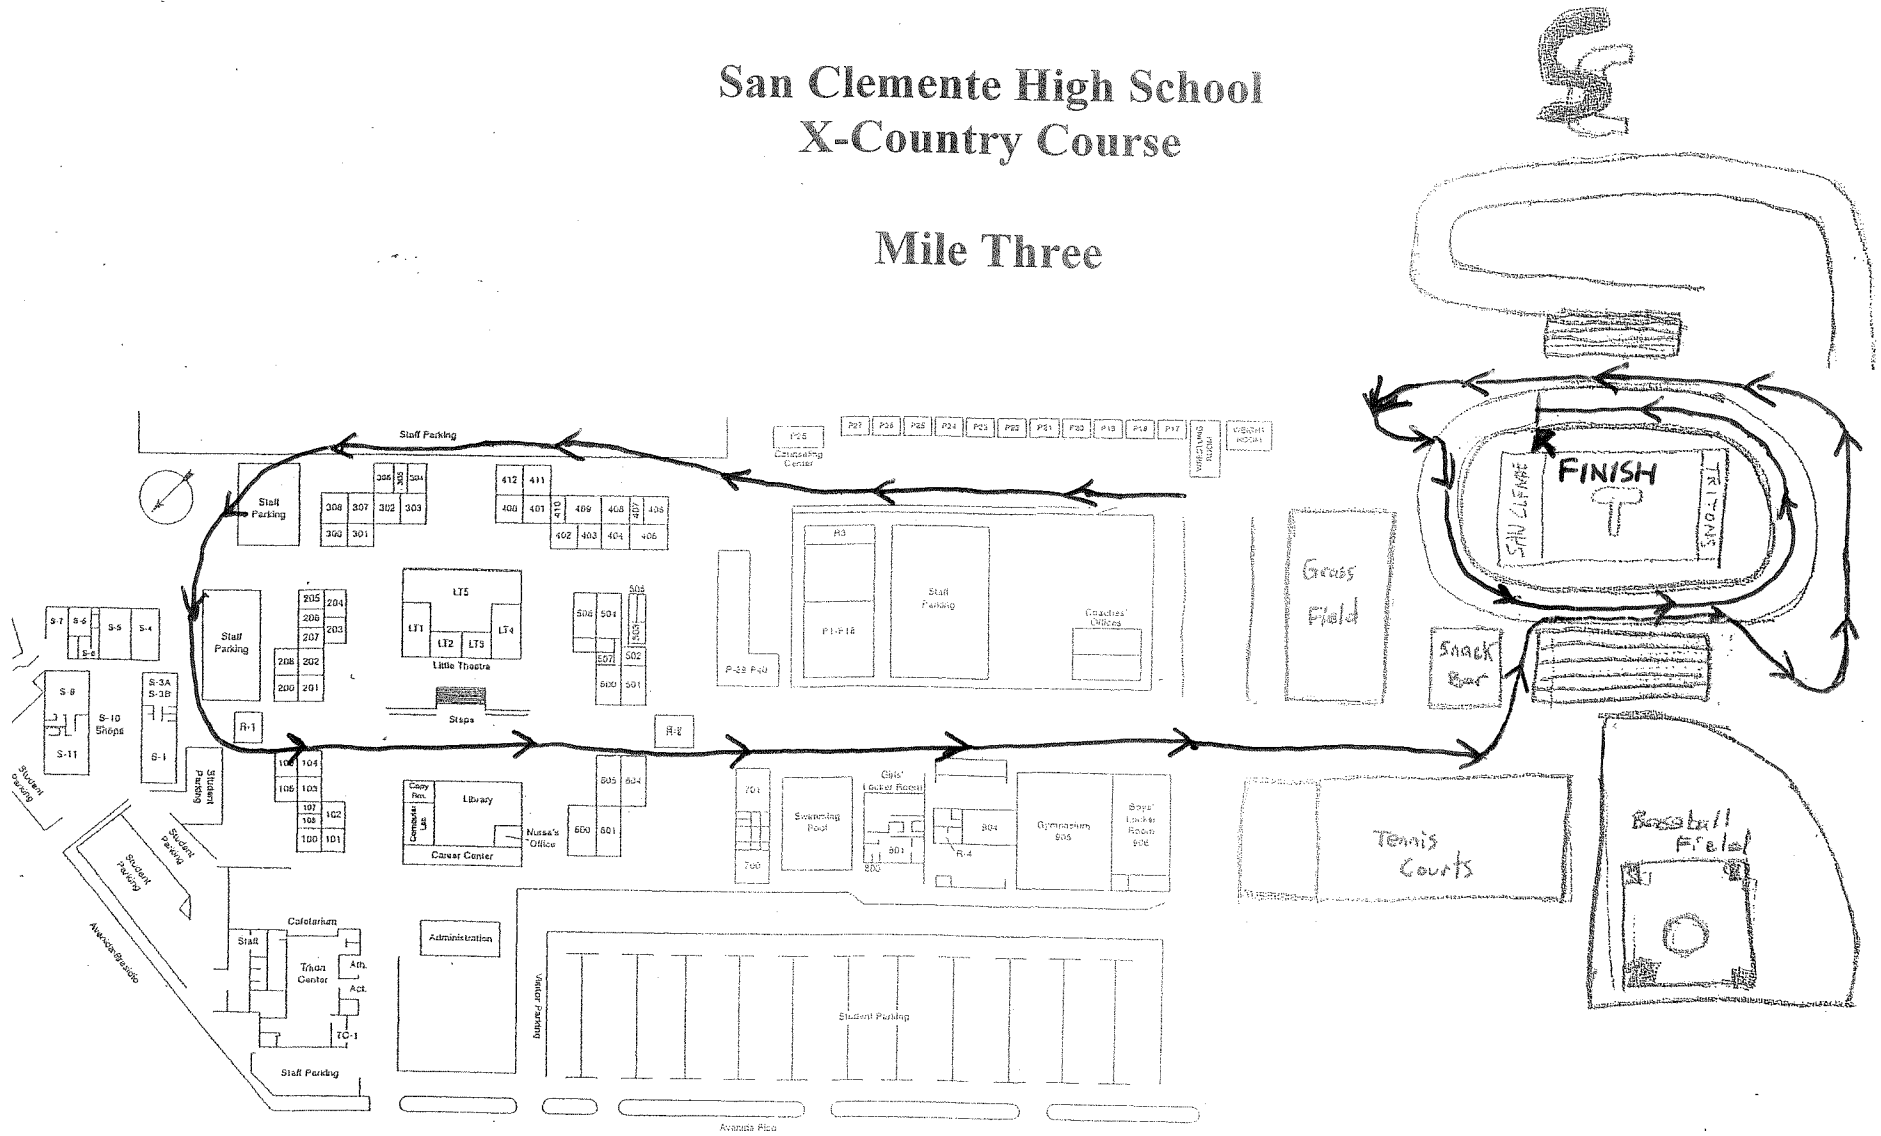

San Clemente High School X-Country Course

Mile Three

SAN CLEMENTE HIGH SCHOOL
700 AVENIDA PICO
SAN CLEMENTE, CA 92673
Telephone: 492-4155
Attendance (24 hours) Lower Campus: 492-6537
Attendance (24 hours) Upper Campus: 492-6139