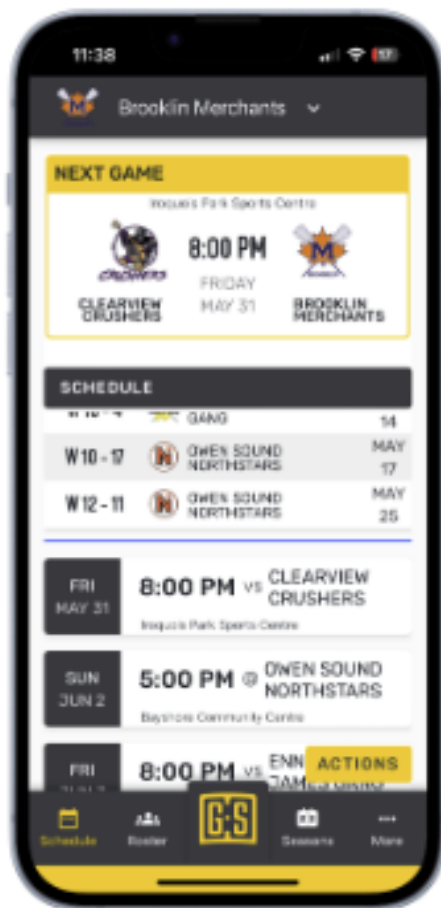

Team App

- Roster management (CSV, USA Hockey Registry, Hockey Canada Registry)
- Scores, schedules, standings
- Schedule Non-Game events
- Calendar Sync - iOS, Android and URL