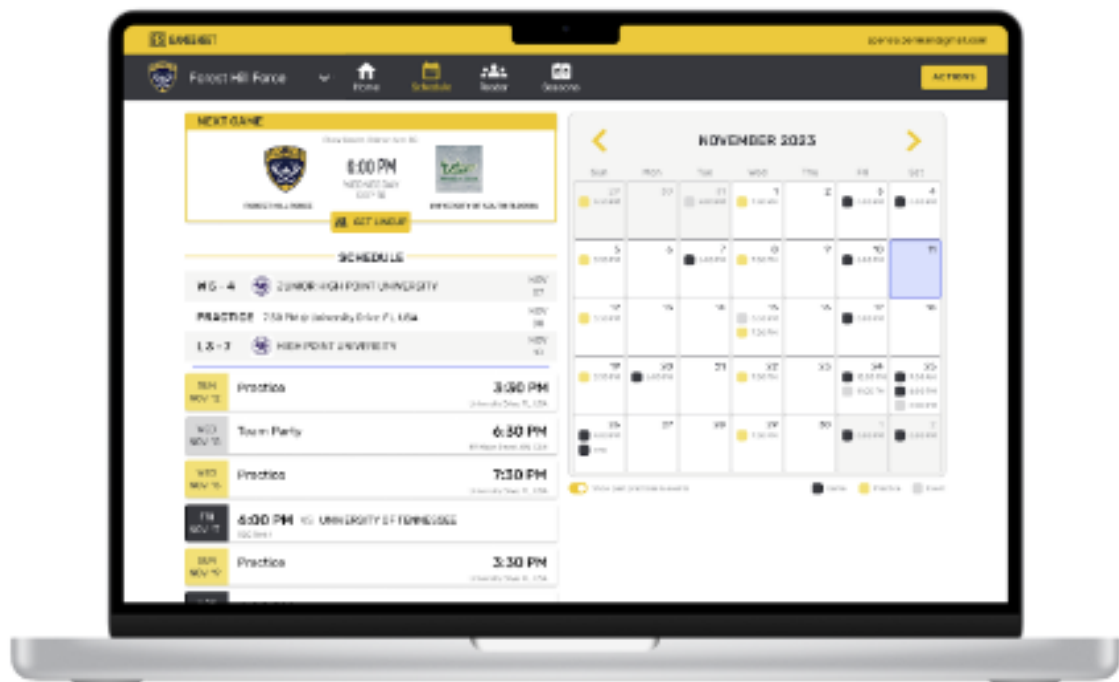

Team App

Overview of Team App

- Starting in March, 2024, all Team Level (coach / manager) interactions with the GameSheet system are now done via the Team App.
- PWA compatible with computer and mobile devices
- The traditional dashboard for teams is being sunset.