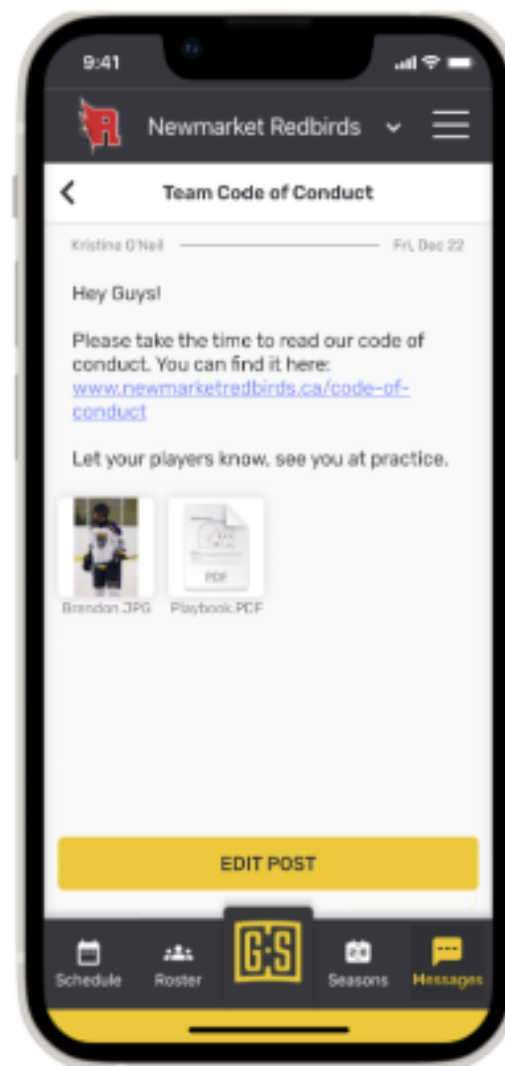

Team App

- Team communications: Invite your players and parents and communicate with them all in 1 app.
- Inter-team communications: Let the other team know you are running late without needing their contact and phone #'s.
- Calendar Sync: Teams and followers will be able to sync their Schedules automatically with Apple or Google Calendar