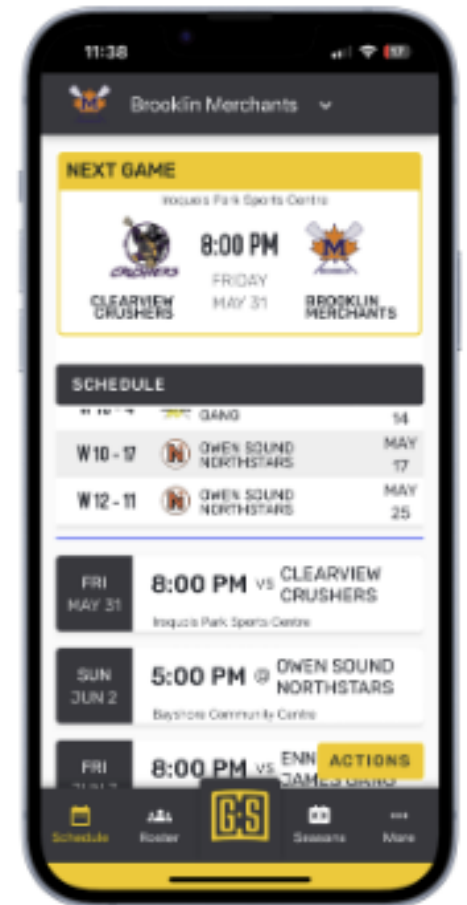

Business Plan 2024/2025 - Commercialize Team App

Go to Market Plan:

- Bottom up via product to 60,000+ Team Managers
- Team staff already use the Team App, can now invite the parents to join.
- Team App provides us with a mechanism for adding parents behind a paywall.
- Corporate led marketing through existing channels (eg Post Game email).

Pricing:

- Free for team staff (as part of our existing system)
- Initial pricing of $59 team
- Multi-tier pricing possible with new features

Goals:

- 100 % team adoption rate - teams must use this app while interacting with GameSheet.
- 15% - 20% of teams paid adoption rate for fall of 2024/25 season