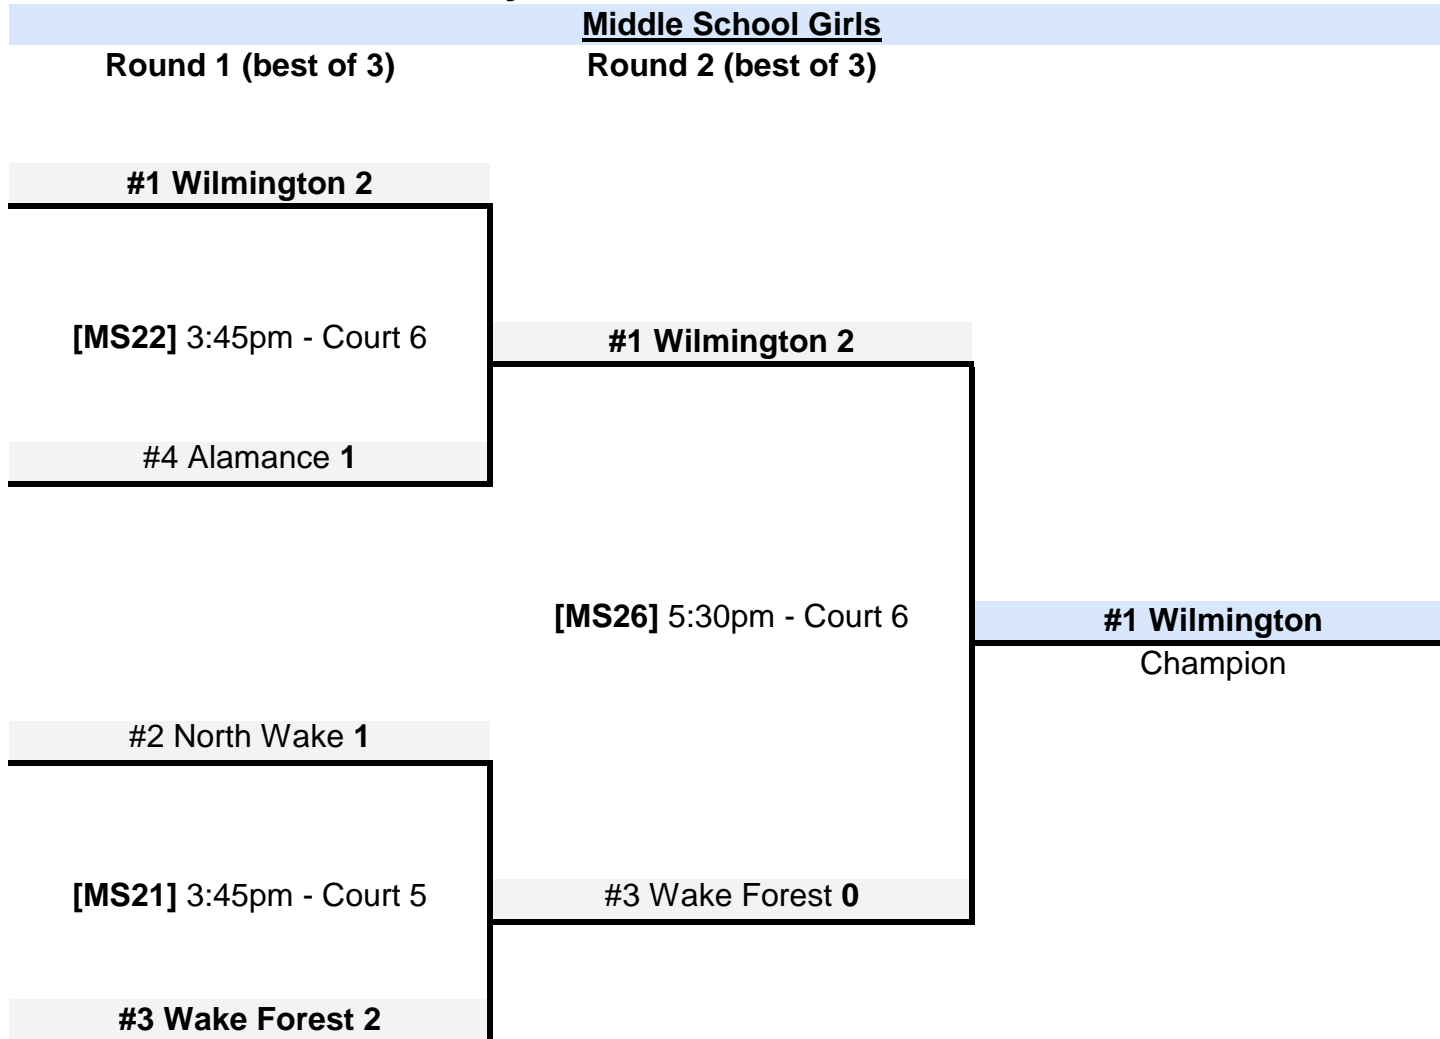

[JV20] 3:45pm - Court 4

#3 Durham 1

#2 Alamance 2

2023 NCHEAC Volleyball State Tournament Bracket Results

Middle School Girls

Round 1 (best of 3)

Round 2 (best of 3)

#1 Wilmington 2

[MS22] 3:45pm - Court 6

#4 Alamance 1

#1 Wilmington 2

[MS26] 5:30pm - Court 6

#1 Wilmington

Champion

#2 North Wake 1

[MS21] 3:45pm - Court 5

#3 Wake Forest 2

#3 Wake Forest 0

Friday Pool Play Scores:

Varsity (Pool A)

Friday, Court 1	Sets:	Scores:
(V1) - South Charlotte vs Alamance	1-1	25-19, 21-25
(V7) - South Charlotte vs Durham	1-1	25-21, 23-25
(V13) - South Charlotte vs Wilmington	0-2	21-25, 21-25