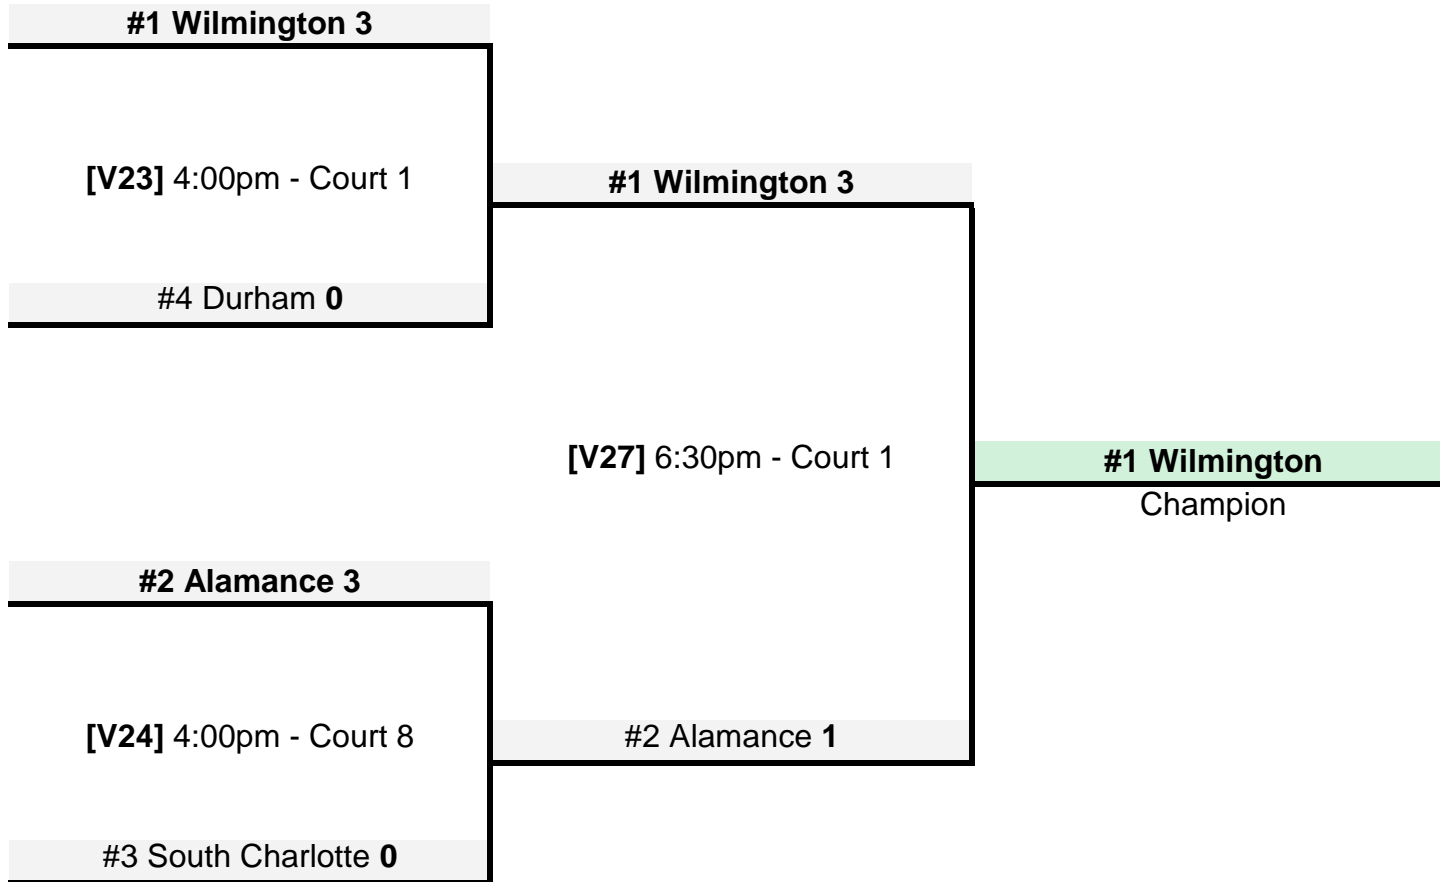

2023 Pool Play Results

*tie break								
Varsity Girls		Pool Play Sets			Points			
Pool Play	Team	W	L	Set Win %	Scored	Allowed	Points Scored %	Bracket Seed
(A1)	South Charlotte	2	4	33.3%	136	140	49.3%	3
(A2)	Wilmington	6	0	100.0%	151	118	56.1%	1
(A3)	Alamance	3	3	50.0%	134	138	49.3%	2
(A4)	Durham	1	5	16.7%	124	149	45.4%	4
*tie break								
JV Girls		Pool Play Sets			Points			
Pool Play	Team	W	L	Set Win %	Scored	Allowed	Points Scored %	Bracket Seed
(A1)	Alamance	4	2	66.7%	139	128	52.1%	2
(A2)	North Wake	5	1	83.3%	147	94	61.0%	1
(A3)	Durham	2	4	33.3%	132	149	47.0%	3
(A4)	Raleigh	1	5	16.7%	101	148	40.6%	4
*tie break								
Middle School Girls		Pool Play Sets			Points			
Pool Play	Team	W	L	Set Win %	Scored	Allowed	Points Scored %	Bracket Seed
(A1)	Alamance	1	5	16.7%	109	150	42.1%	4
(A2)	Wilmington	6	0	100.0%	150	99	60.2%	1
(A3)	North Wake	4	2	66.7%	123	123	50.0%	2
(A4)	Wake Forest	1	5	16.7%	127	137	48.1%	3

2023 NCHEAC Volleyball State Tournament Bracket Results

Varsity Girls

Round 1 (best of 5)

Round 2 (best of 5)

2023 NCHEAC Volleyball State Tournament Bracket Results

JV Girls

Round 1 (best of 3)

Round 2 (best of 3)