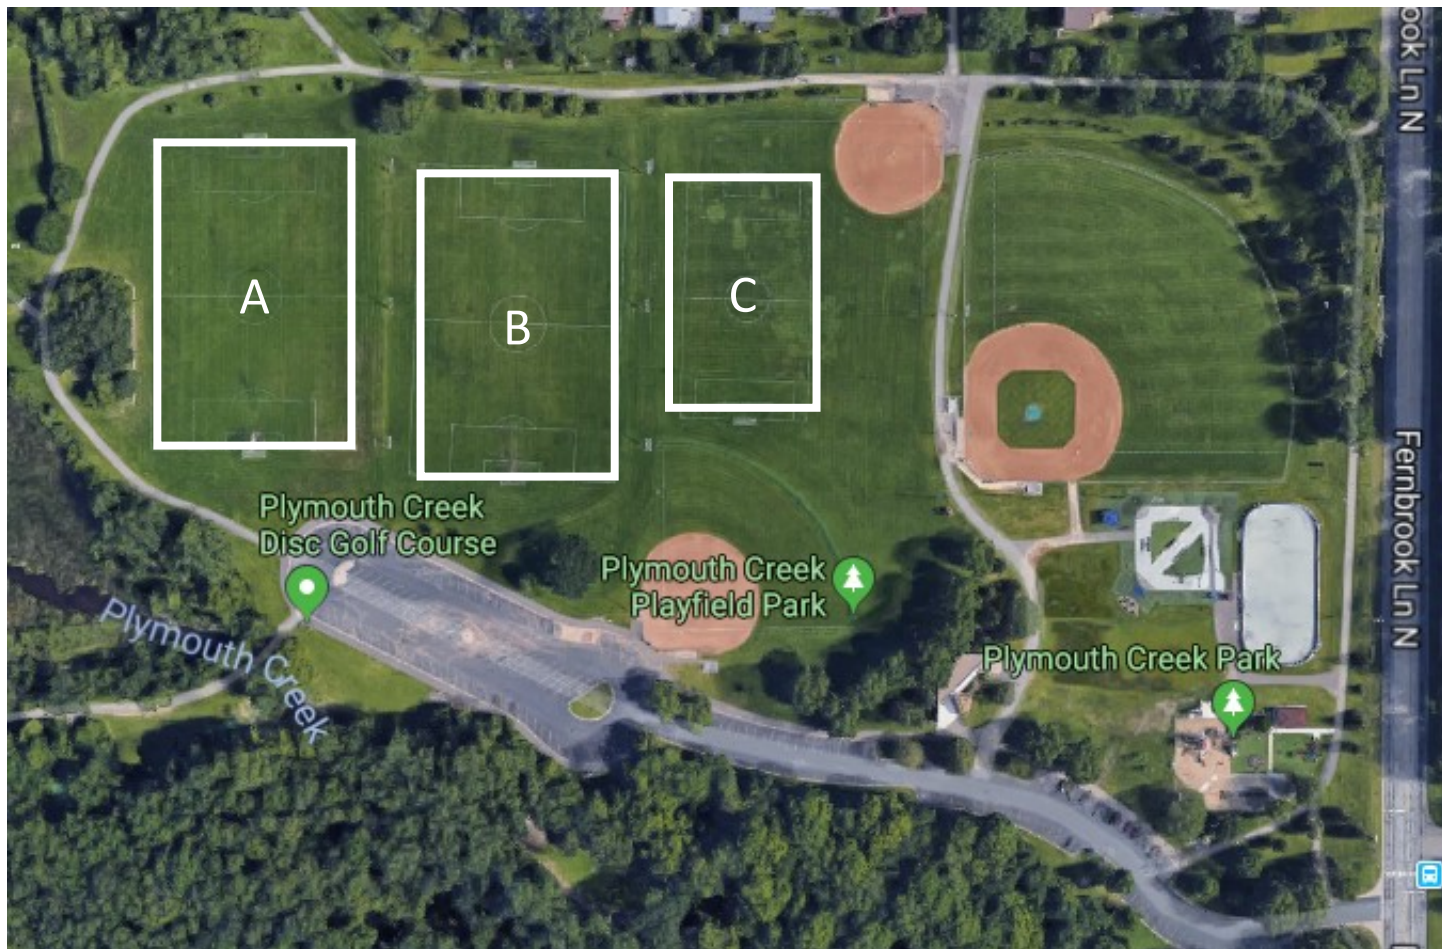

# Plymouth Creek Playfield

---

**Address: 3625 Fernbrook Ln N, Plymouth, MN 55446**

From Interstate 494, exit at Hwy 55 (exit 22) and head west to Fernbrook Ln N. Take a right and Fernbrook Ln N and head north for 0.8 mi. The entrance to the park will be on the left.