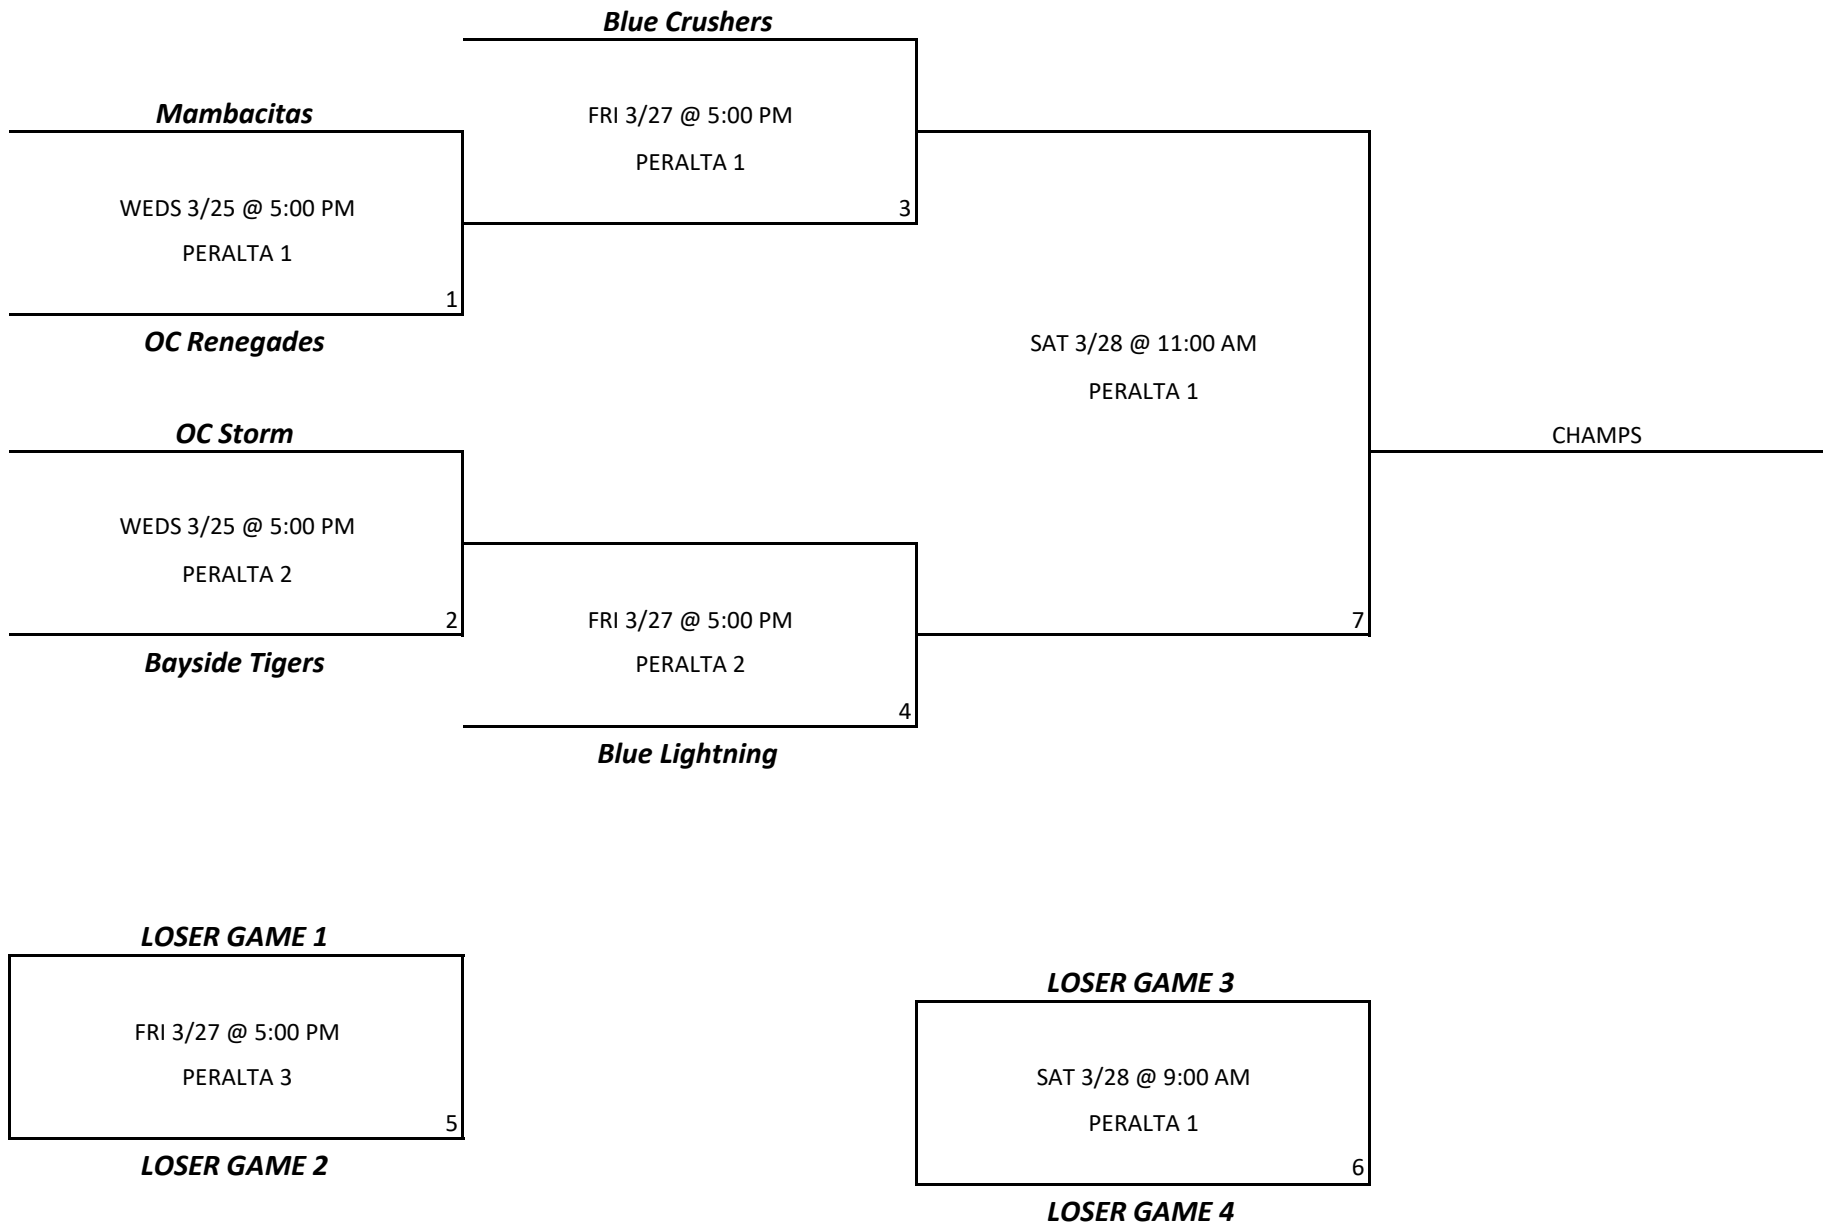

10U MID SEASON TOURNAMENT

** Team listed bottom of bracket occupies 3rd base dugout, unless playing back to back games. Home team determined by coin toss