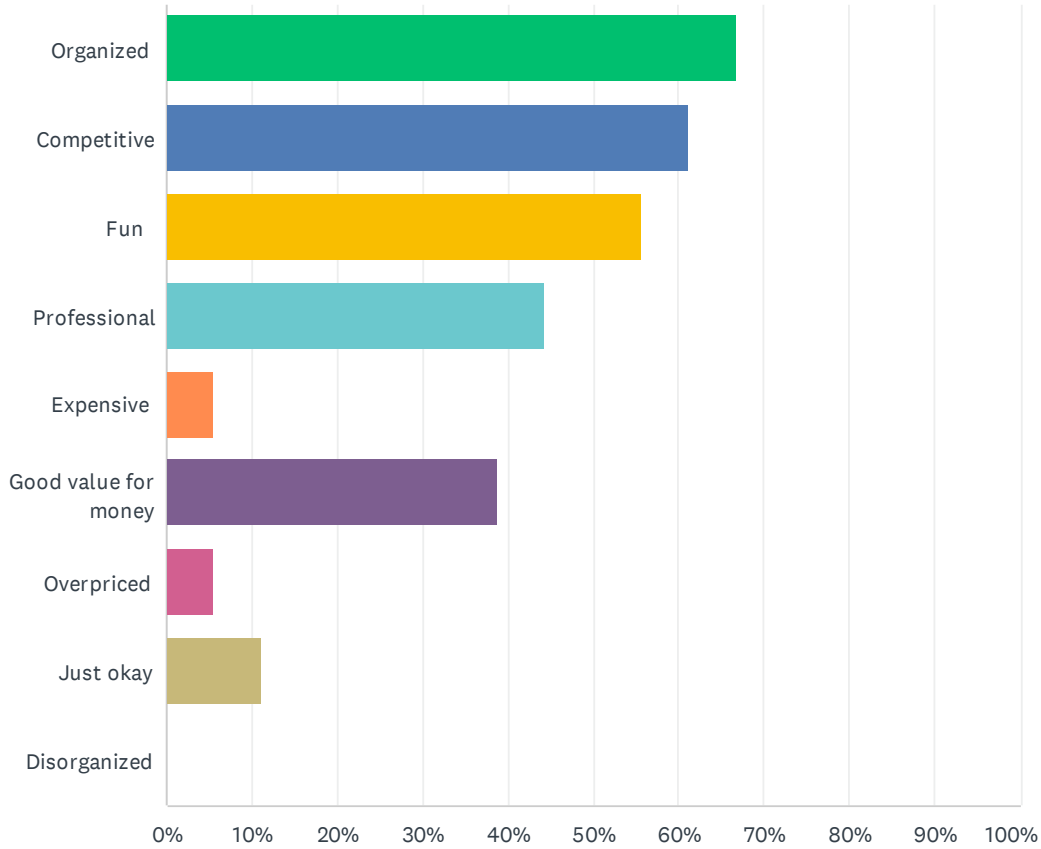

## Q2 Overall, how satisfied or dissatisfied are you with your club's/team's overall experience at SmackFest?

Answered: 18 Skipped: 0

ANSWER CHOICES	RESPONSES	
Very satisfied	44.44%	8
Somewhat satisfied	38.89%	7
Neither satisfied nor dissatisfied	5.56%	1
Somewhat dissatisfied	5.56%	1
Very dissatisfied	5.56%	1
<b>TOTAL</b>		<b>18</b>

### Q3 Which of the following words would you use to describe SmackFest? Select all that apply.

Answered: 18 Skipped: 0

ANSWER CHOICES	RESPONSES	
Organized	66.67%	12
Competitive	61.11%	11
Fun	55.56%	10
Professional	44.44%	8
Expensive	5.56%	1
Good value for money	38.89%	7
Overpriced	5.56%	1
Just okay	11.11%	2
Disorganized	0.00%	0
Total Respondents: 18		