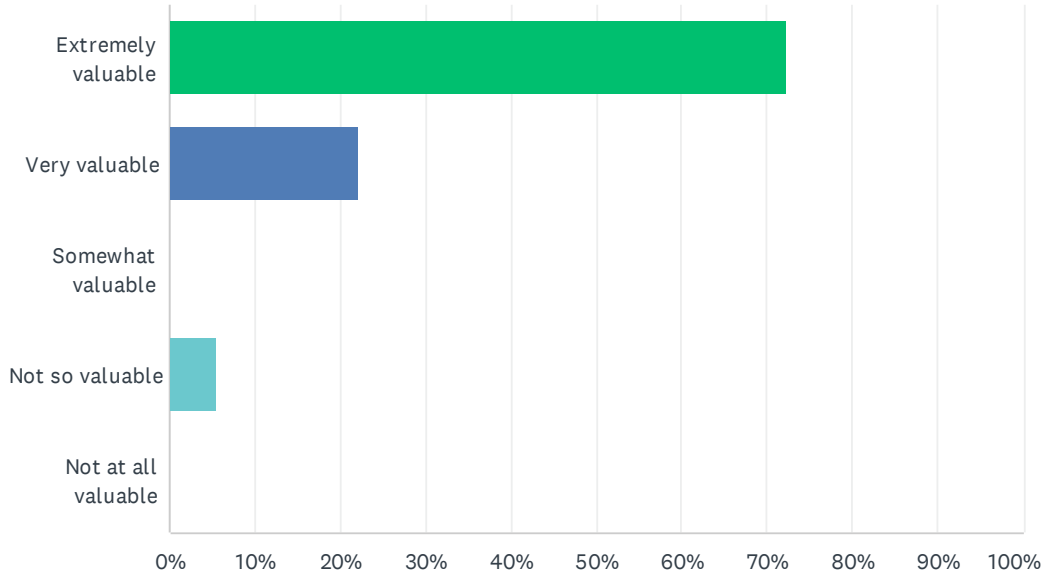

Q7 How valuable do you find having a professional R1 to oversee match officiating?

Answered: 18 Skipped: 0

ANSWER CHOICES	RESPONSES	
Extremely valuable	72.22%	13
Very valuable	22.22%	4
Somewhat valuable	0.00%	0
Not so valuable	5.56%	1
Not at all valuable	0.00%	0
TOTAL		18