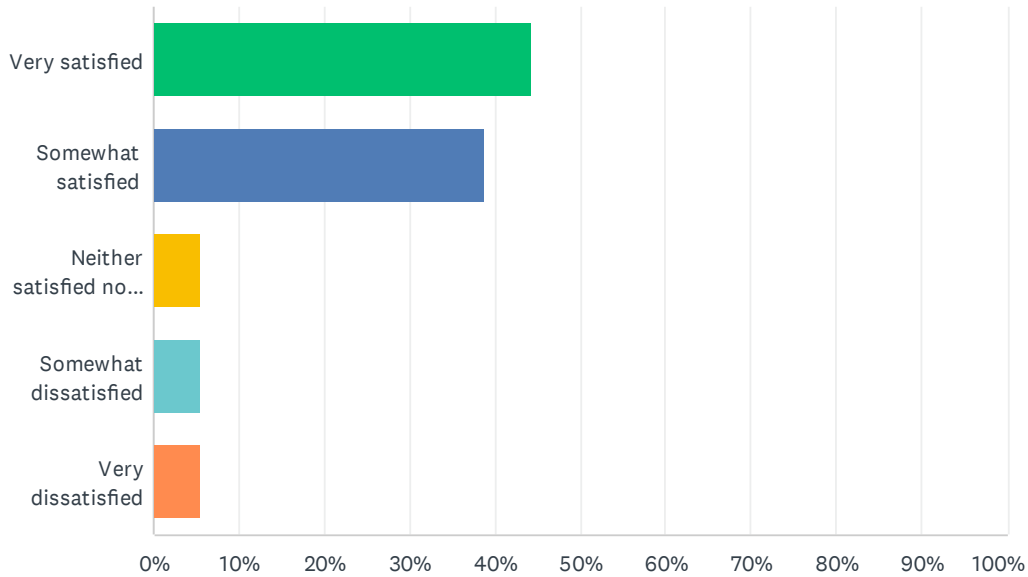

# Q1 How likely is it that you would recommend NCR SmackFest to a friend or colleague?

Answered: 18 Skipped: 0

DETRACTORS (0-6)	PASSIVES (7-8)	PROMOTERS (9-10)	NET PROMOTER® SCORE
22% 4	28% 5	50% 9	28

## Q2 Overall, how satisfied or dissatisfied are you with your club's/team's overall experience at SmackFest?

Answered: 18 Skipped: 0

ANSWER CHOICES	RESPONSES	
Very satisfied	44.44%	8
Somewhat satisfied	38.89%	7
Neither satisfied nor dissatisfied	5.56%	1
Somewhat dissatisfied	5.56%	1
Very dissatisfied	5.56%	1
<b>TOTAL</b>		<b>18</b>