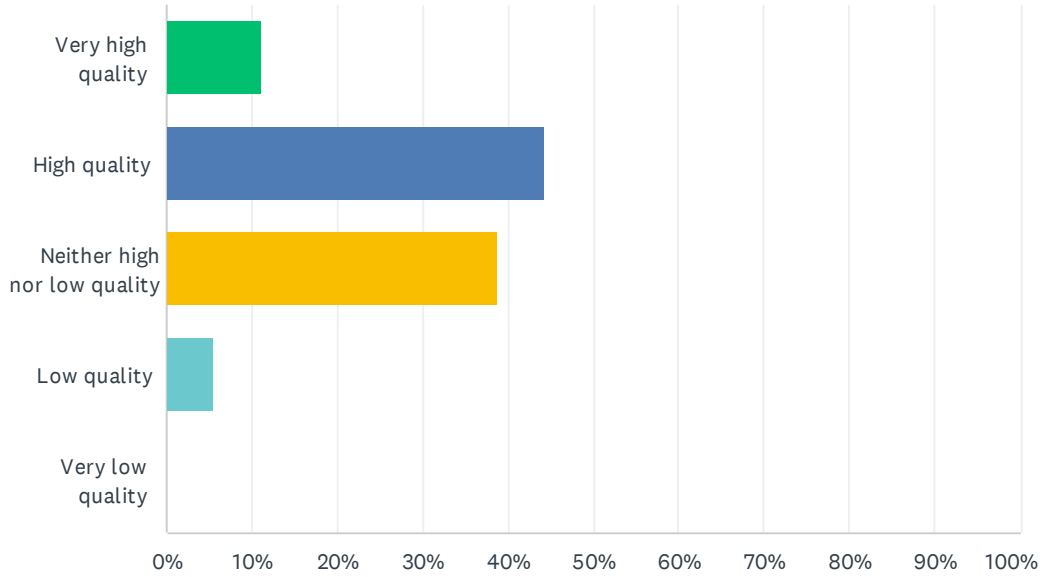

Q5 How would you rate the quality of the site/facility where your club/team(s) played?

Answered: 18 Skipped: 0

ANSWER CHOICES	RESPONSES	
Very high quality	11.11%	2
High quality	44.44%	8
Neither high nor low quality	38.89%	7
Low quality	5.56%	1
Very low quality	0.00%	0
TOTAL		18