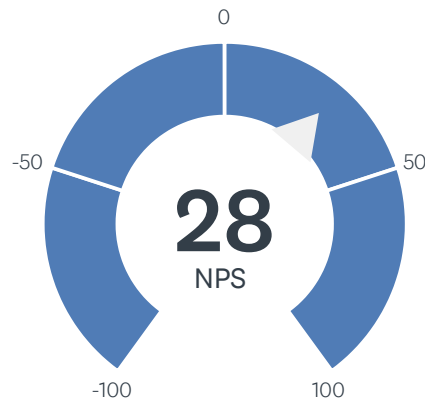

# Q1 How likely is it that you would recommend NCR SmackFest to a friend or colleague?

Answered: 18 Skipped: 0

DETRACTORS (0-6)	PASSIVES (7-8)	PROMOTERS (9-10)	NET PROMOTER® SCORE
22% 4	28% 5	50% 9	28

## Q2 Overall, how satisfied or dissatisfied are you with your club's/team's overall experience at SmackFest?

Answered: 18 Skipped: 0

ANSWER CHOICES	RESPONSES	
Very satisfied	44.44%	8
Somewhat satisfied	38.89%	7
Neither satisfied nor dissatisfied	5.56%	1
Somewhat dissatisfied	5.56%	1
Very dissatisfied	5.56%	1
<b>TOTAL</b>		<b>18</b>