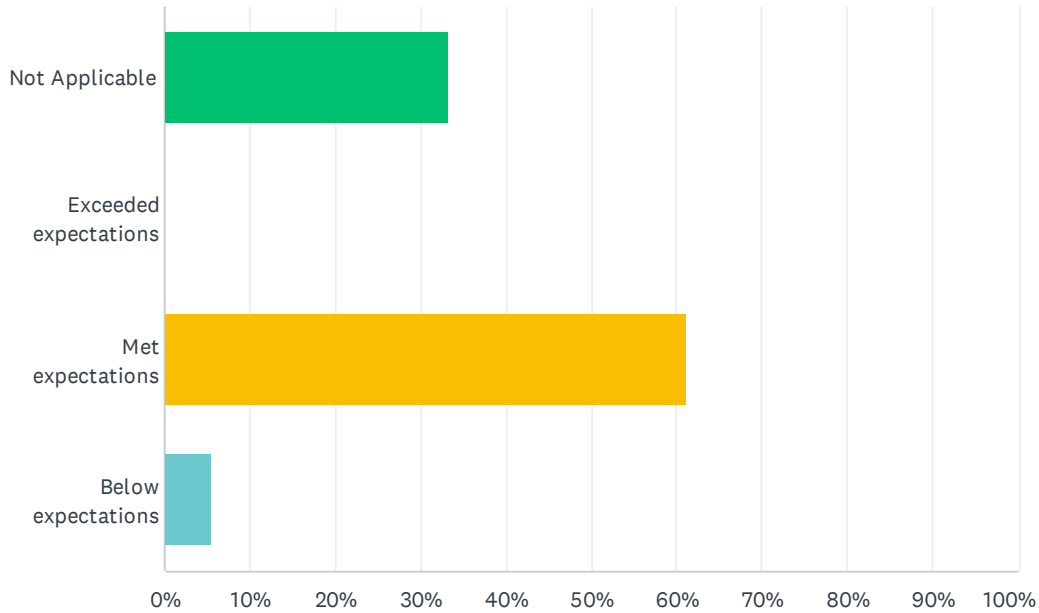

Q6 How would you rate the quality and selection of tournament merchandise offered?

Answered: 18 Skipped: 0

ANSWER CHOICES	RESPONSES	
Not Applicable	33.33%	6
Exceeded expectations	0.00%	0
Met expectations	61.11%	11
Below expectations	5.56%	1
TOTAL		18