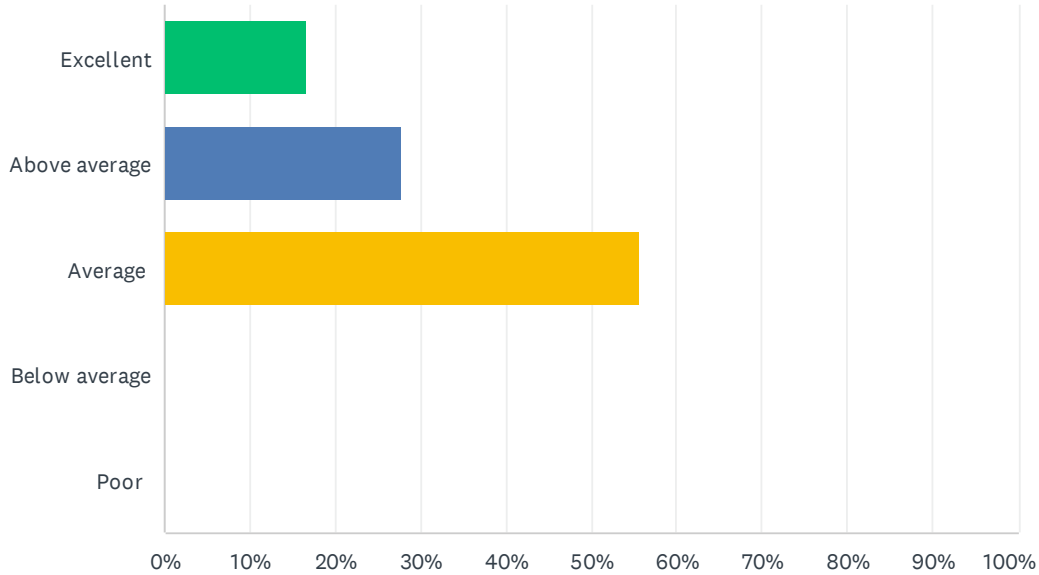

### Q3 Which of the following words would you use to describe SmackFest? Select all that apply.

Answered: 18 Skipped: 0

ANSWER CHOICES	RESPONSES	
Organized	66.67%	12
Competitive	61.11%	11
Fun	55.56%	10
Professional	44.44%	8
Expensive	5.56%	1
Good value for money	38.89%	7
Overpriced	5.56%	1
Just okay	11.11%	2
Disorganized	0.00%	0
Total Respondents: 18		

## Q4 How would you rate the value of SmackFest based on the team registration price?

Answered: 18 Skipped: 0

ANSWER CHOICES	RESPONSES	
Excellent	16.67%	3
Above average	27.78%	5
Average	55.56%	10
Below average	0.00%	0
Poor	0.00%	0
<b>TOTAL</b>		<b>18</b>