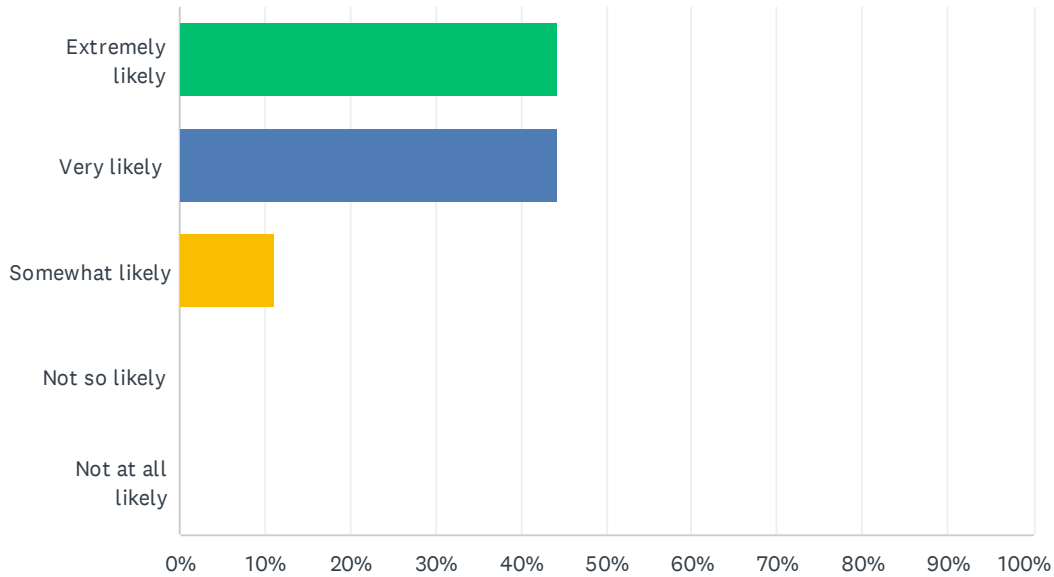

## Q7 How valuable do you find having a professional R1 to oversee match officiating?

Answered: 18 Skipped: 0

ANSWER CHOICES	RESPONSES	
Extremely valuable	72.22%	13
Very valuable	22.22%	4
Somewhat valuable	0.00%	0
Not so valuable	5.56%	1
Not at all valuable	0.00%	0
<b>TOTAL</b>		<b>18</b>

## Q8 How likely would it be for you to return to this tournament if it were held in one large, multi-court facility?

Answered: 18 Skipped: 0

ANSWER CHOICES	RESPONSES	
Extremely likely	44.44%	8
Very likely	44.44%	8
Somewhat likely	11.11%	2
Not so likely	0.00%	0
Not at all likely	0.00%	0
<b>TOTAL</b>		<b>18</b>