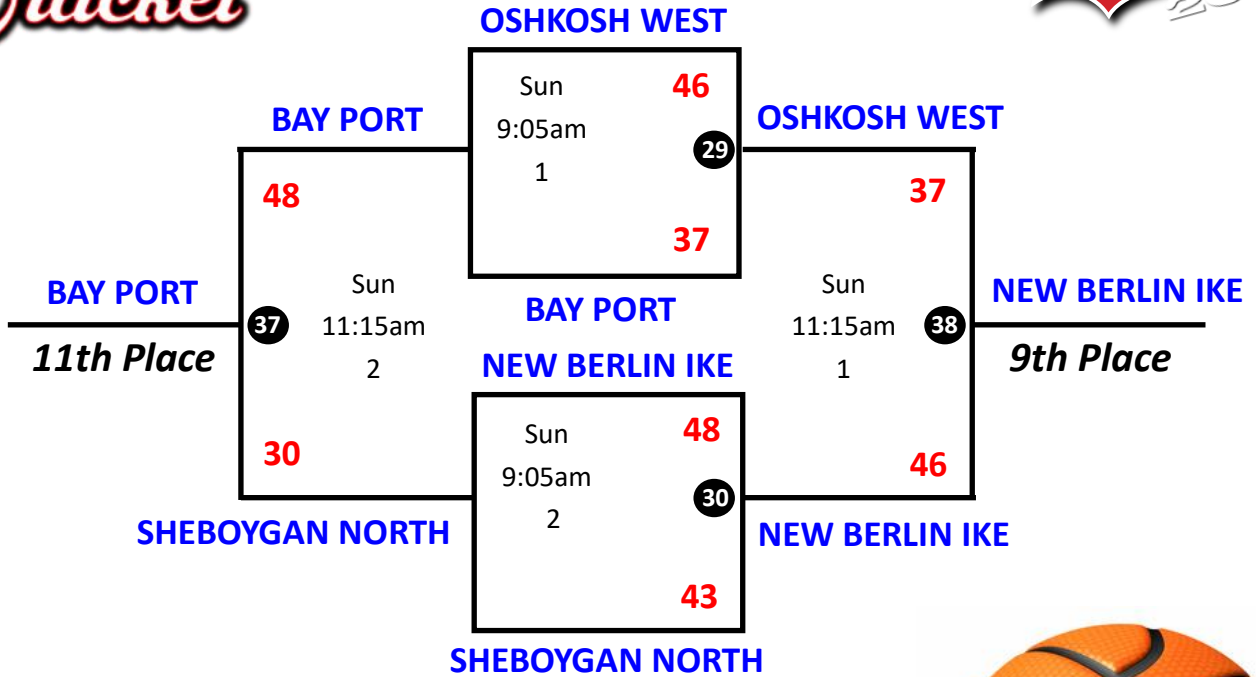

Consolation Bracket