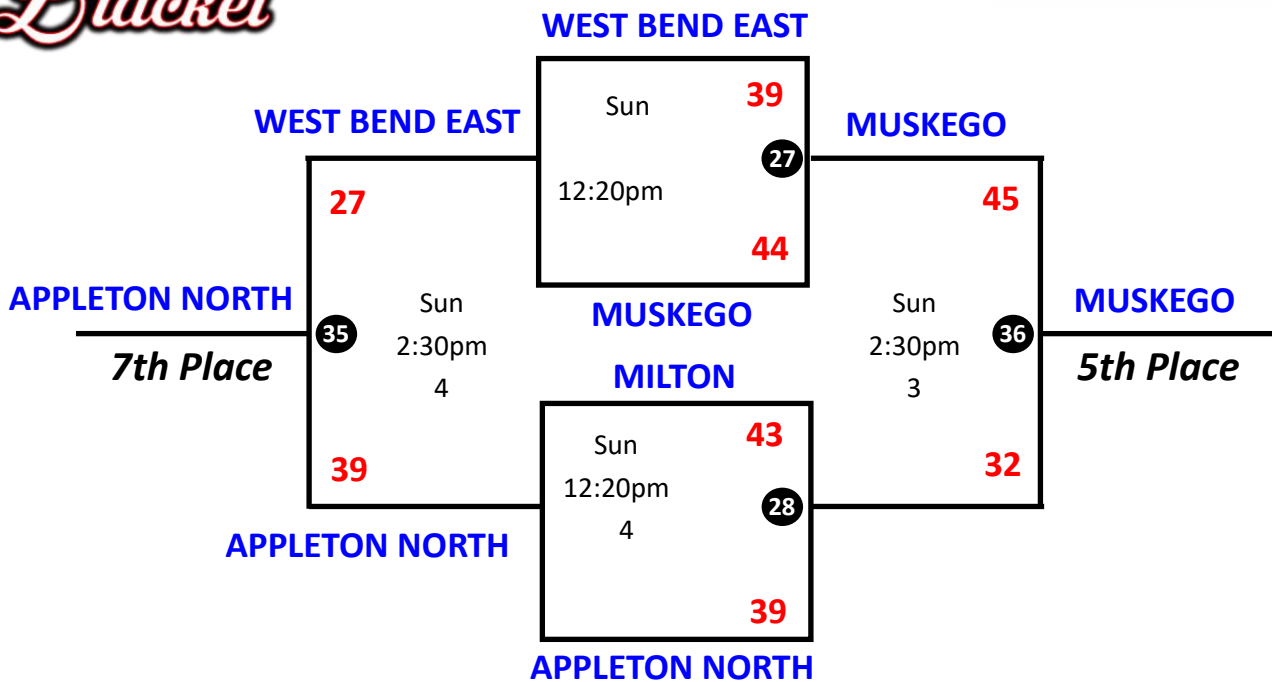

Consolation Bracket