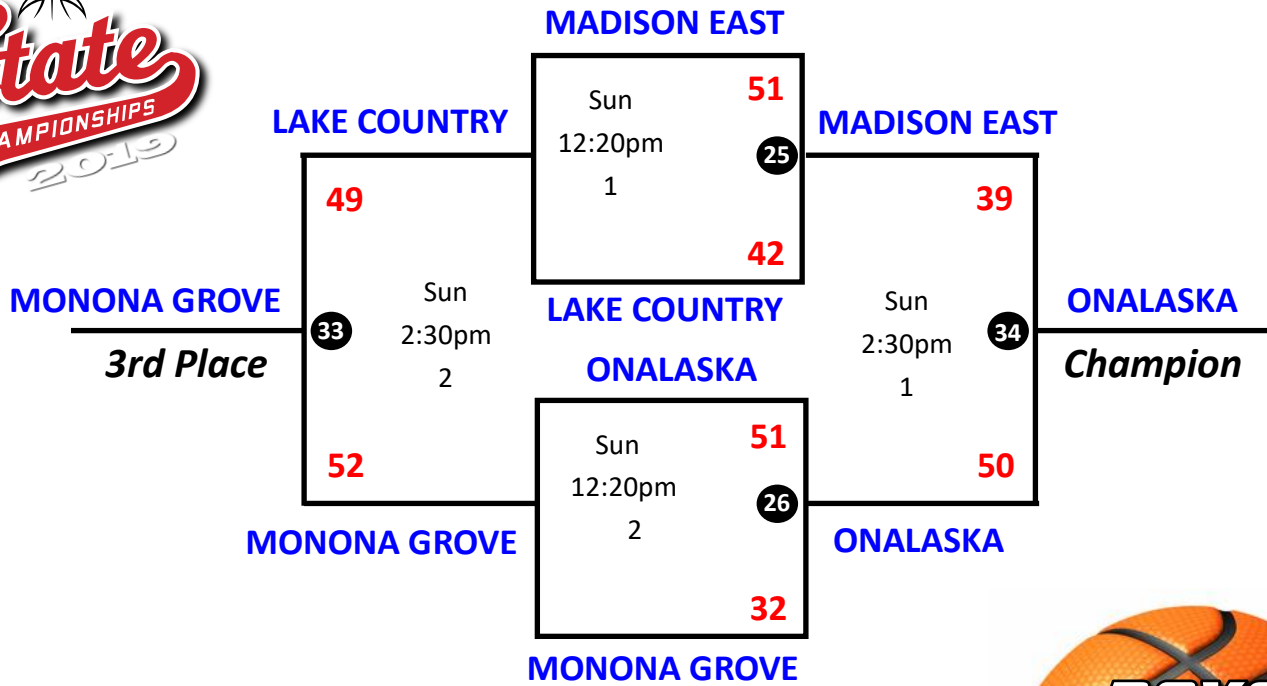

Championship Bracket

Courts 1-4: [MENOMONEE FALLS H.S.](#)