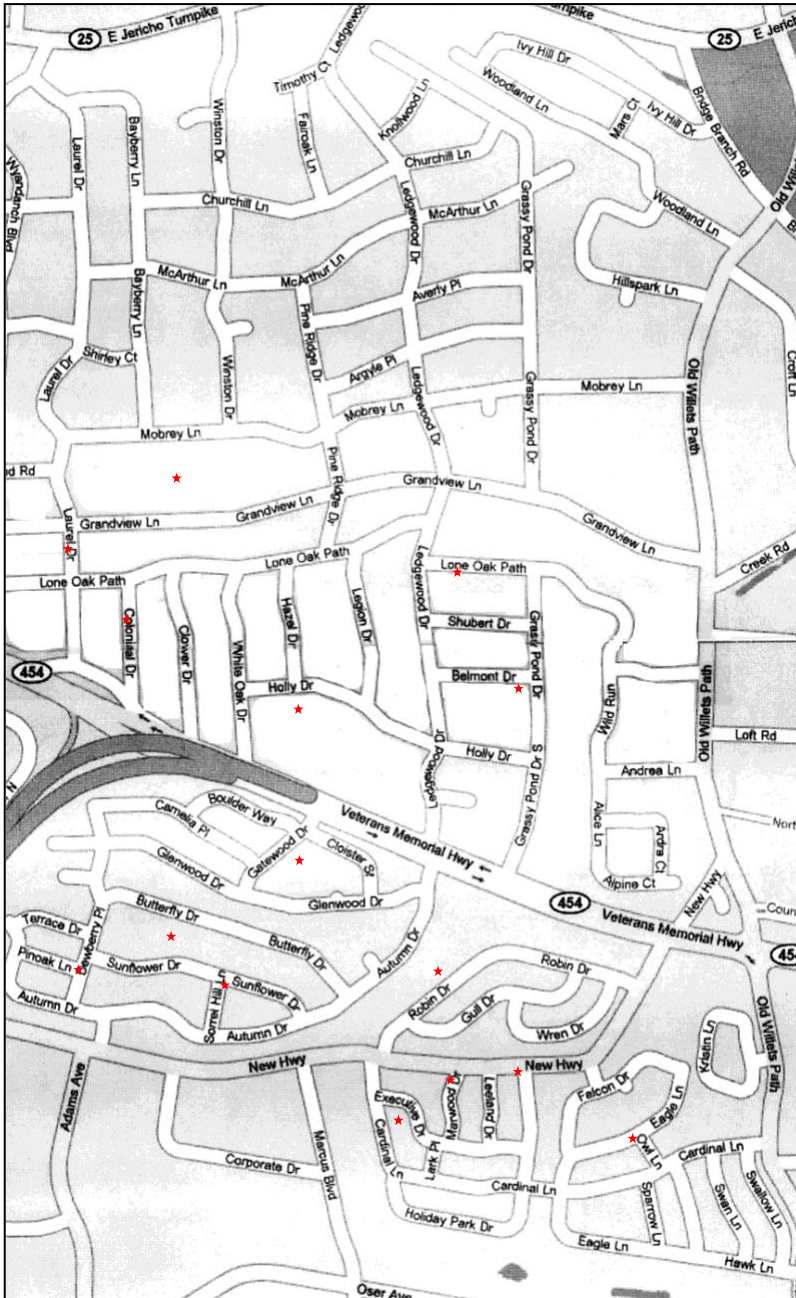

Hauppauge Fire Department
Engine Company 3

Proudly Presents Their

37th Annual Santa Parade

Saturday December 11, 2021

Children may visit Santa at the
Ledgewood Drive Firehouse from 3:00 PM until 4:15 PM
The Parade will begin at 4:30 PM

A complete parade route and map is listed on the back of this flyer.

In neighborhoods with narrow streets, we respectfully ask that all residents planning a holiday party along the parade route arrange to have their guests park on one side of the road only. We will avoid any street where we are unable to safely and efficiently maneuver the apparatus. Thank you in advance for your cooperation and we look forward to seeing everyone!

**FOR THE PROTECTION OF OUR MEMBERS AND THE
GENERAL PUBLIC WE ASK THAT ALL COVID SAFETY
PROTOCOLS BE OBSERVED.**

The 37th Annual Engine Company 3 Santa Parade Route

From Sub-Station 1 @ 4:30

Right onto Ledgewood Dr.

30 Minute Stop on Colonial Dr @ Approx 7:00

Right on Lone Oak Path

Left on Ledgewood Dr to Grandview La.

Right on Grandview Ln. to Old Willets Path

Right on Old Willets Path to Cardinal Lane

Right on Cardinal Lane