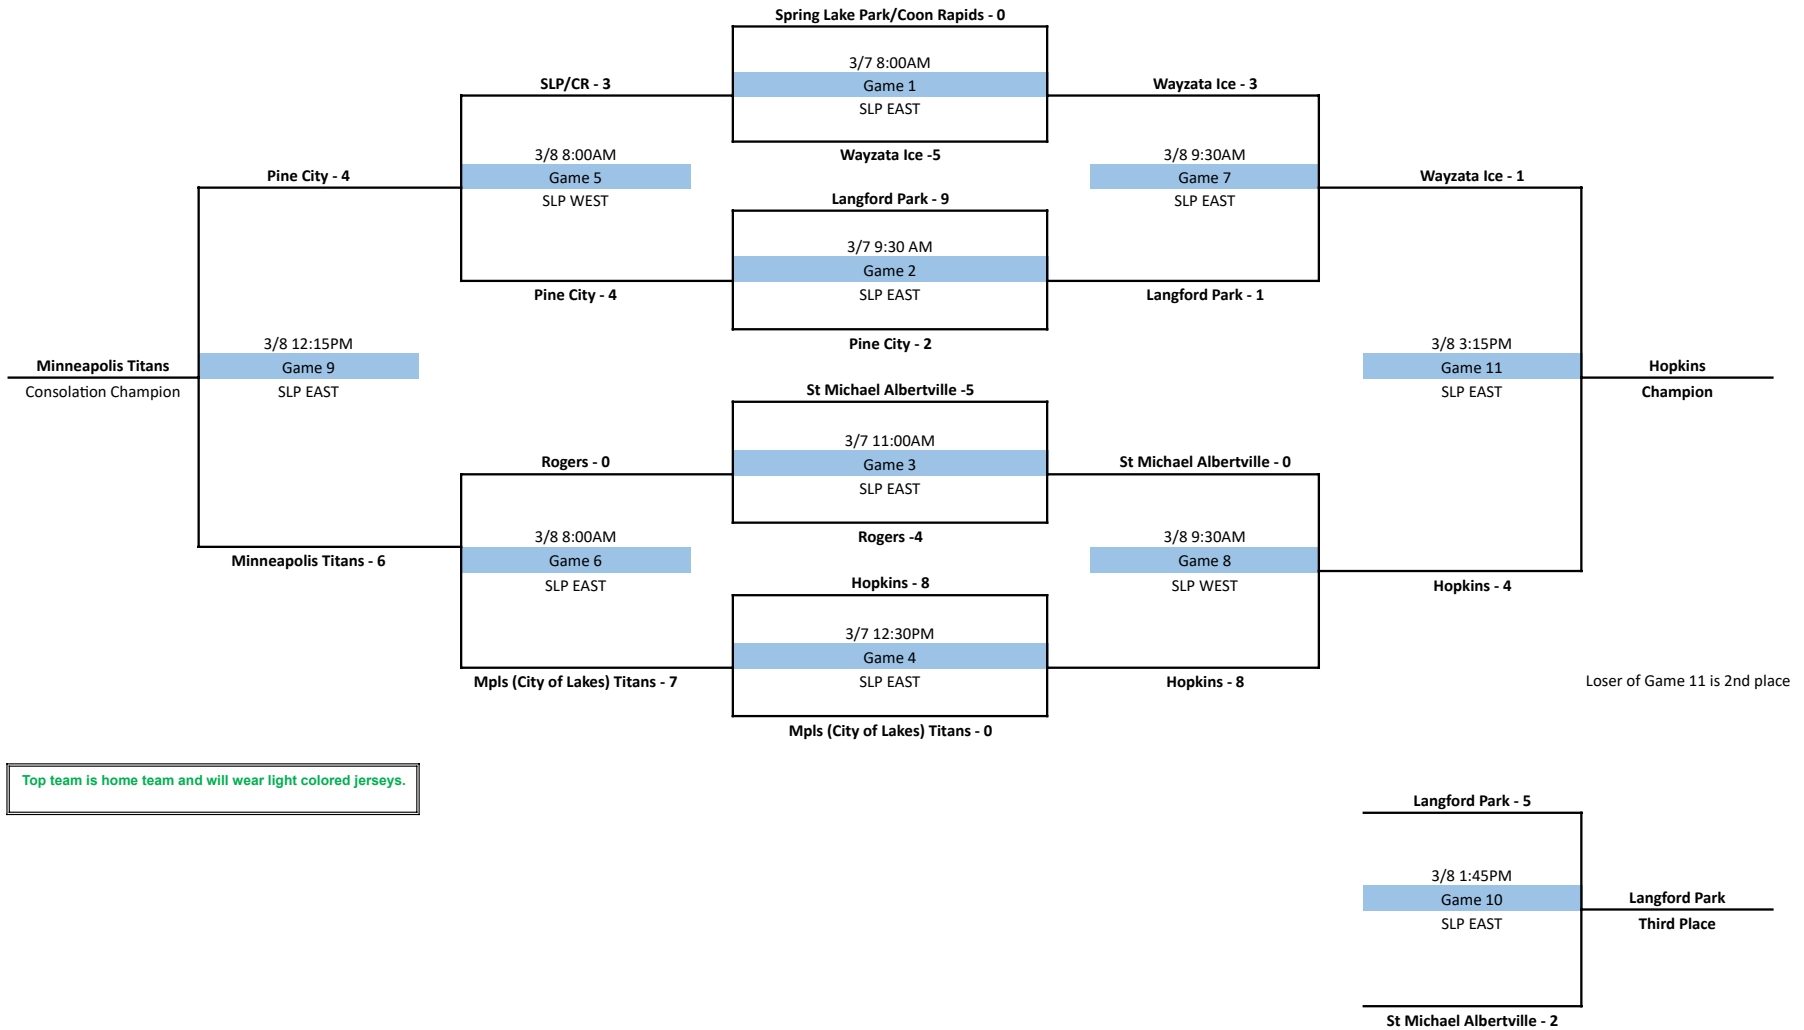

PWC SUPERSERIES
 2025-26
 District 3 Tournament Bracket
 Host - SLP

Top team is home team and will wear light colored jerseys.