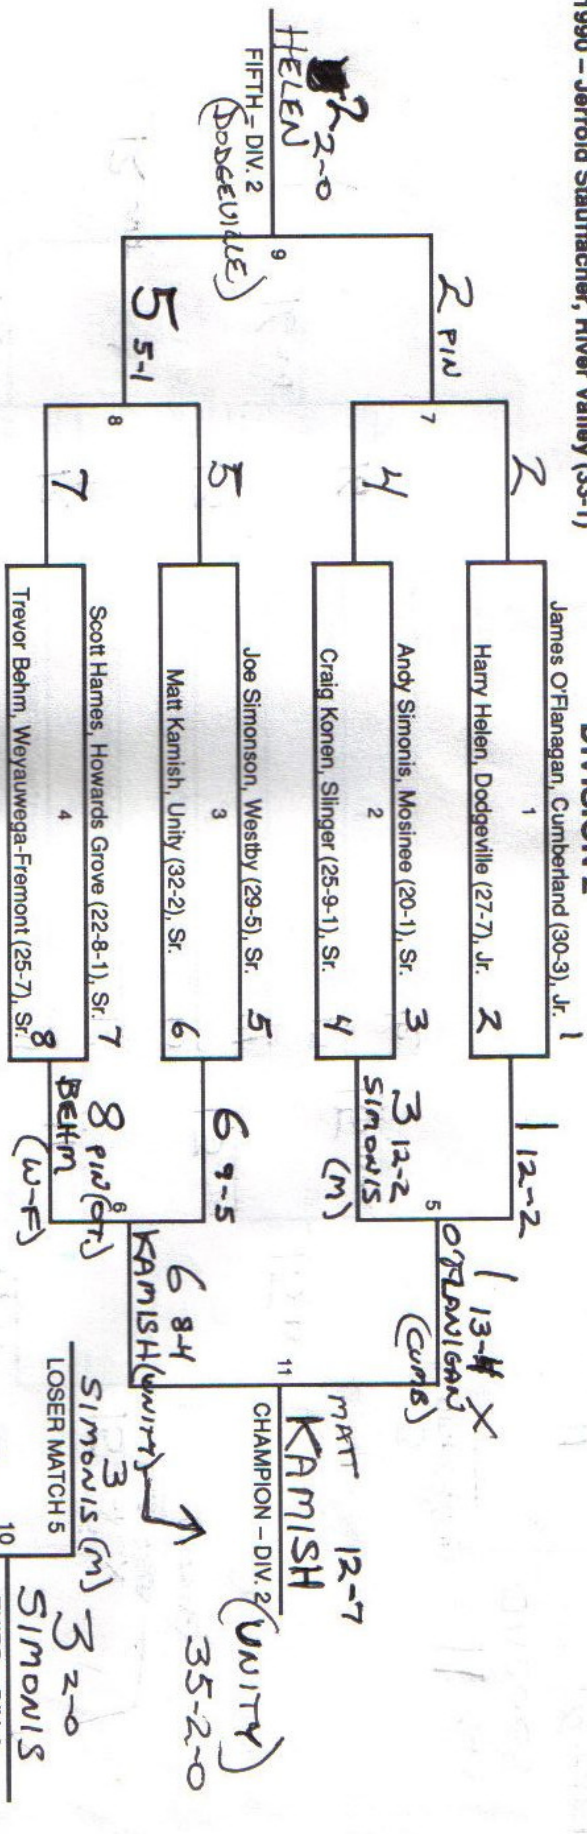

135 POUNDS

CLASS B 1990 - Jerrold Stauffacher, River Valley (33-1)

DIVISION 2

CLASS C 1990 - Dale Martin, Riverdale (33-3)