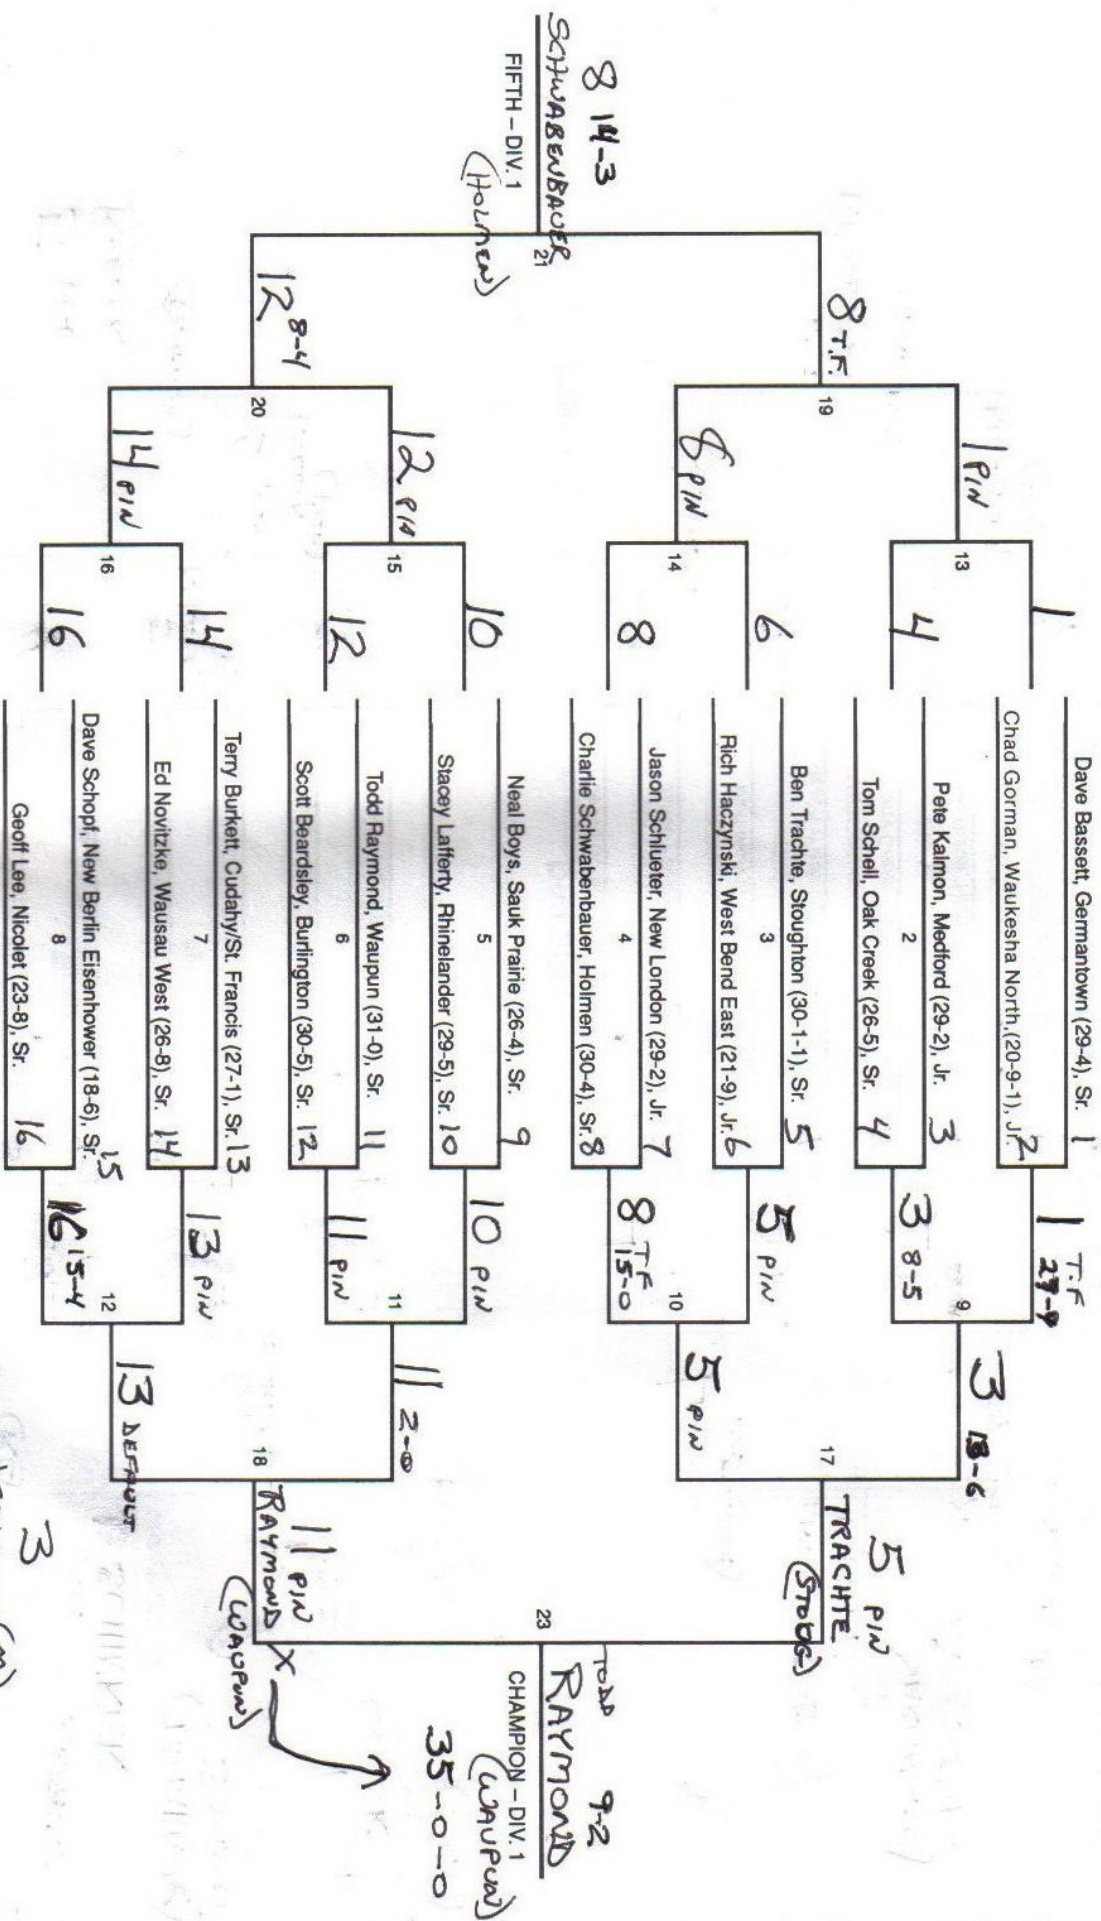

189 POUNDS

DIVISION 1

CLASS A 1990 - Eric Nolan, Waupun (33-2)