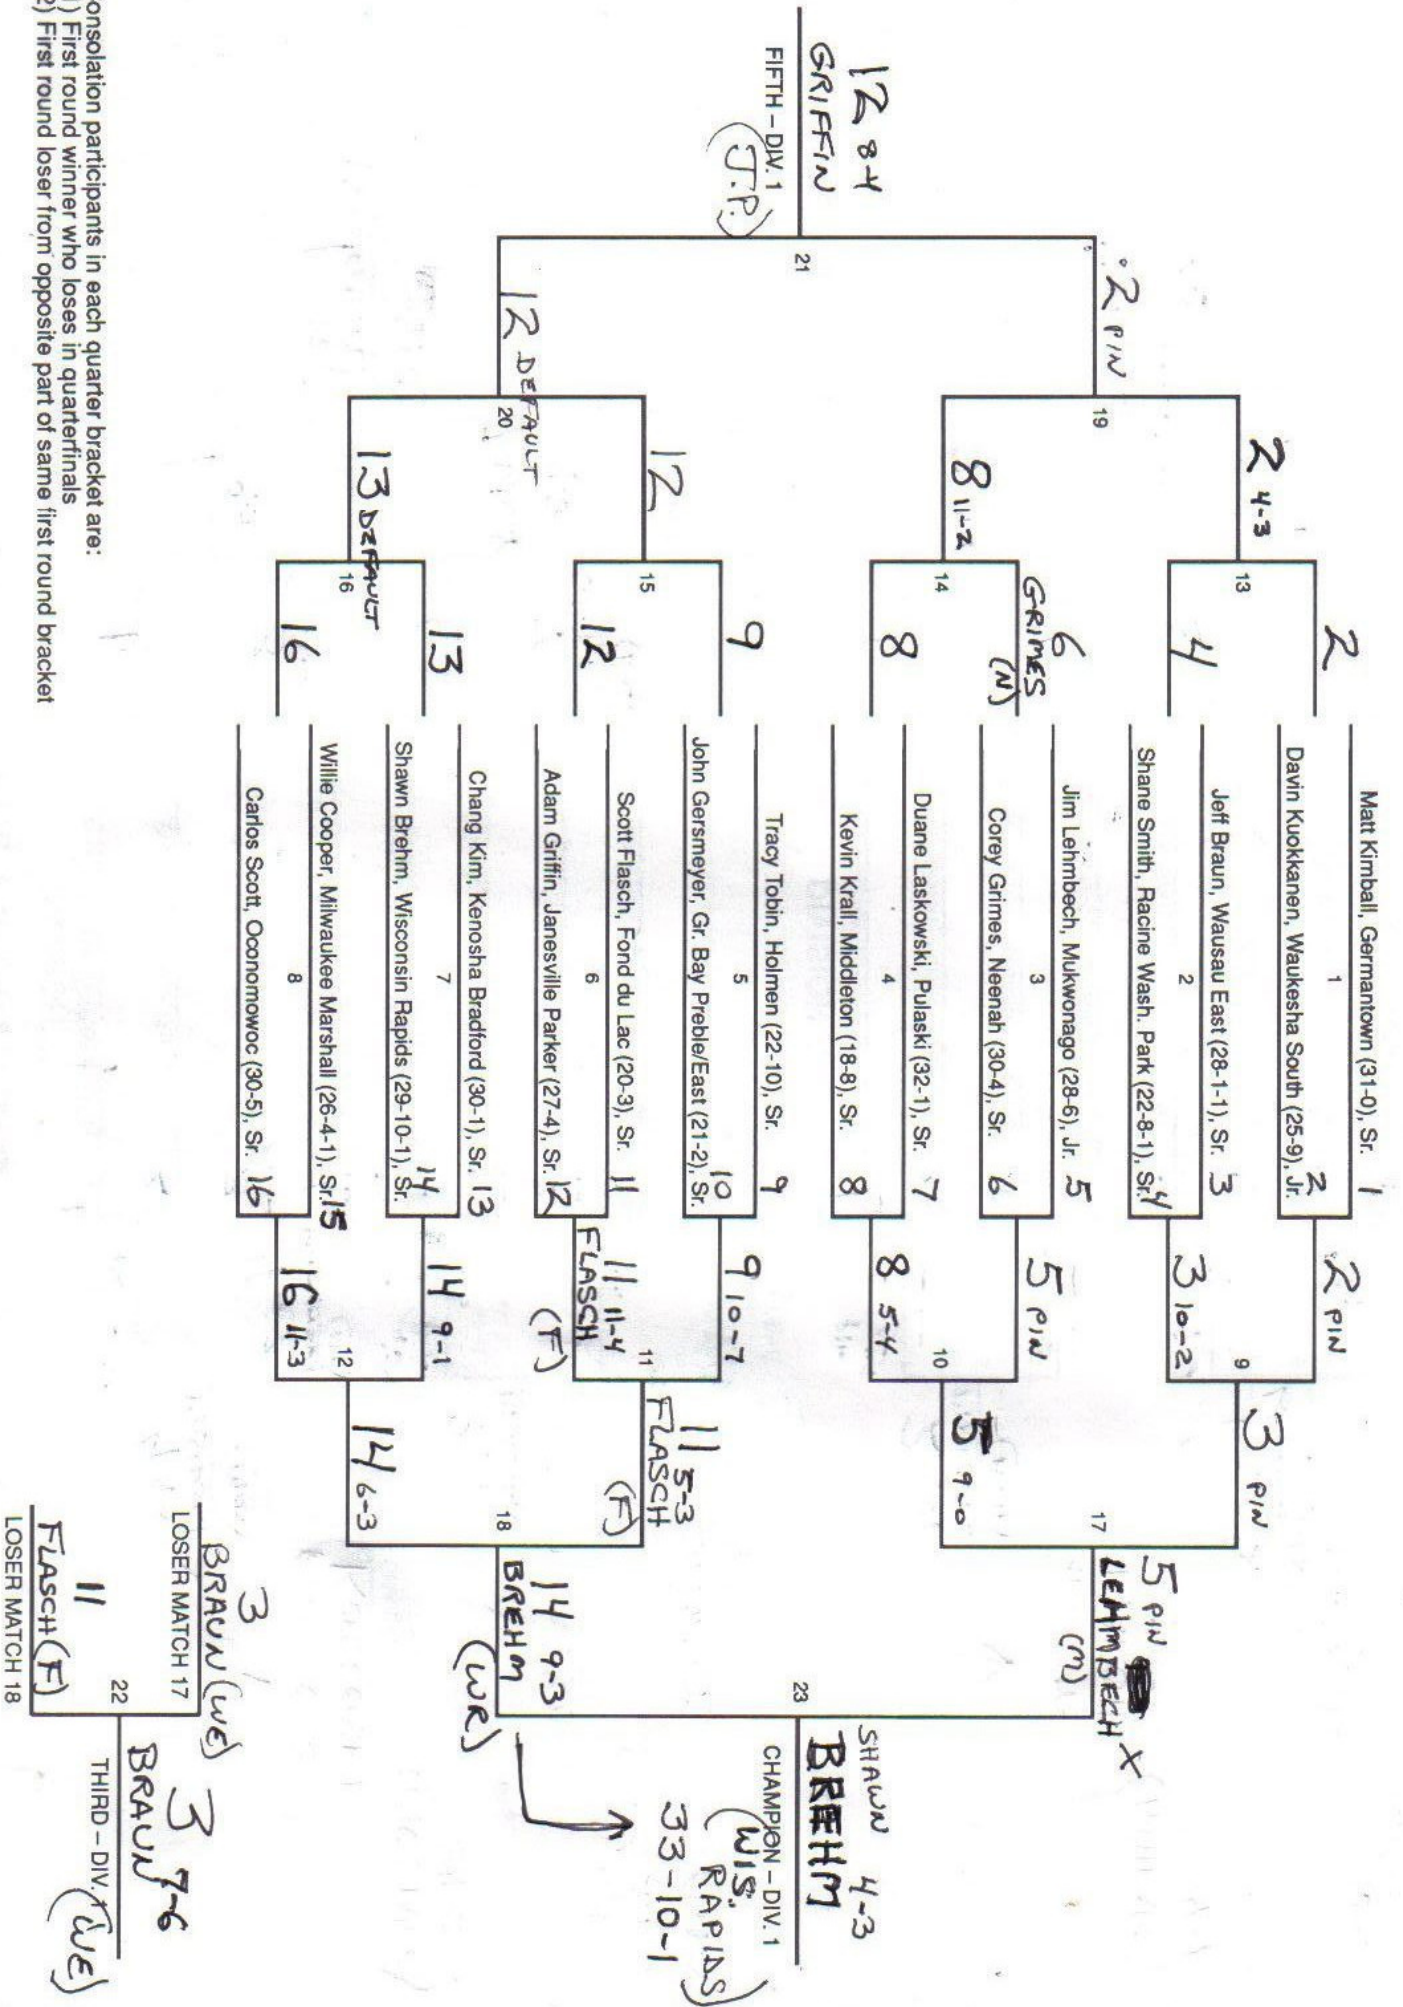

130 POUNDS

CLASS A 1990 - Brett Stubbiefield, Stoughton (32-0)

DIVISION 1

Consolation participants in each quarter bracket are:

- (1) First round winner who loses in quarterfinals
- (2) First round loser from opposite part of same first round bracket