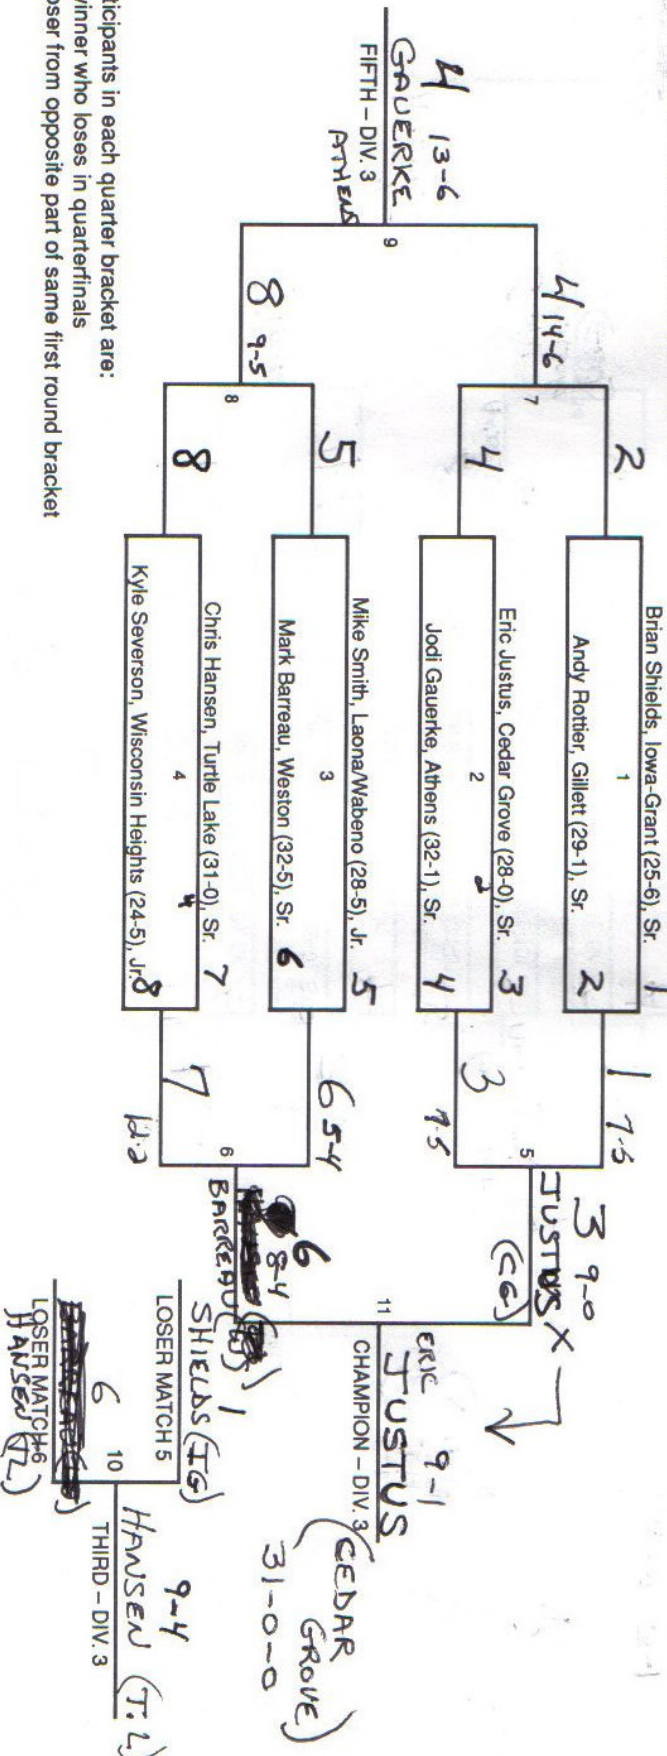

DIVISION 3

Consolation participants in each quarter bracket are:
(1) First round winner who loses in quarterfinals
(2) First round loser from opposite part of same first round bracket