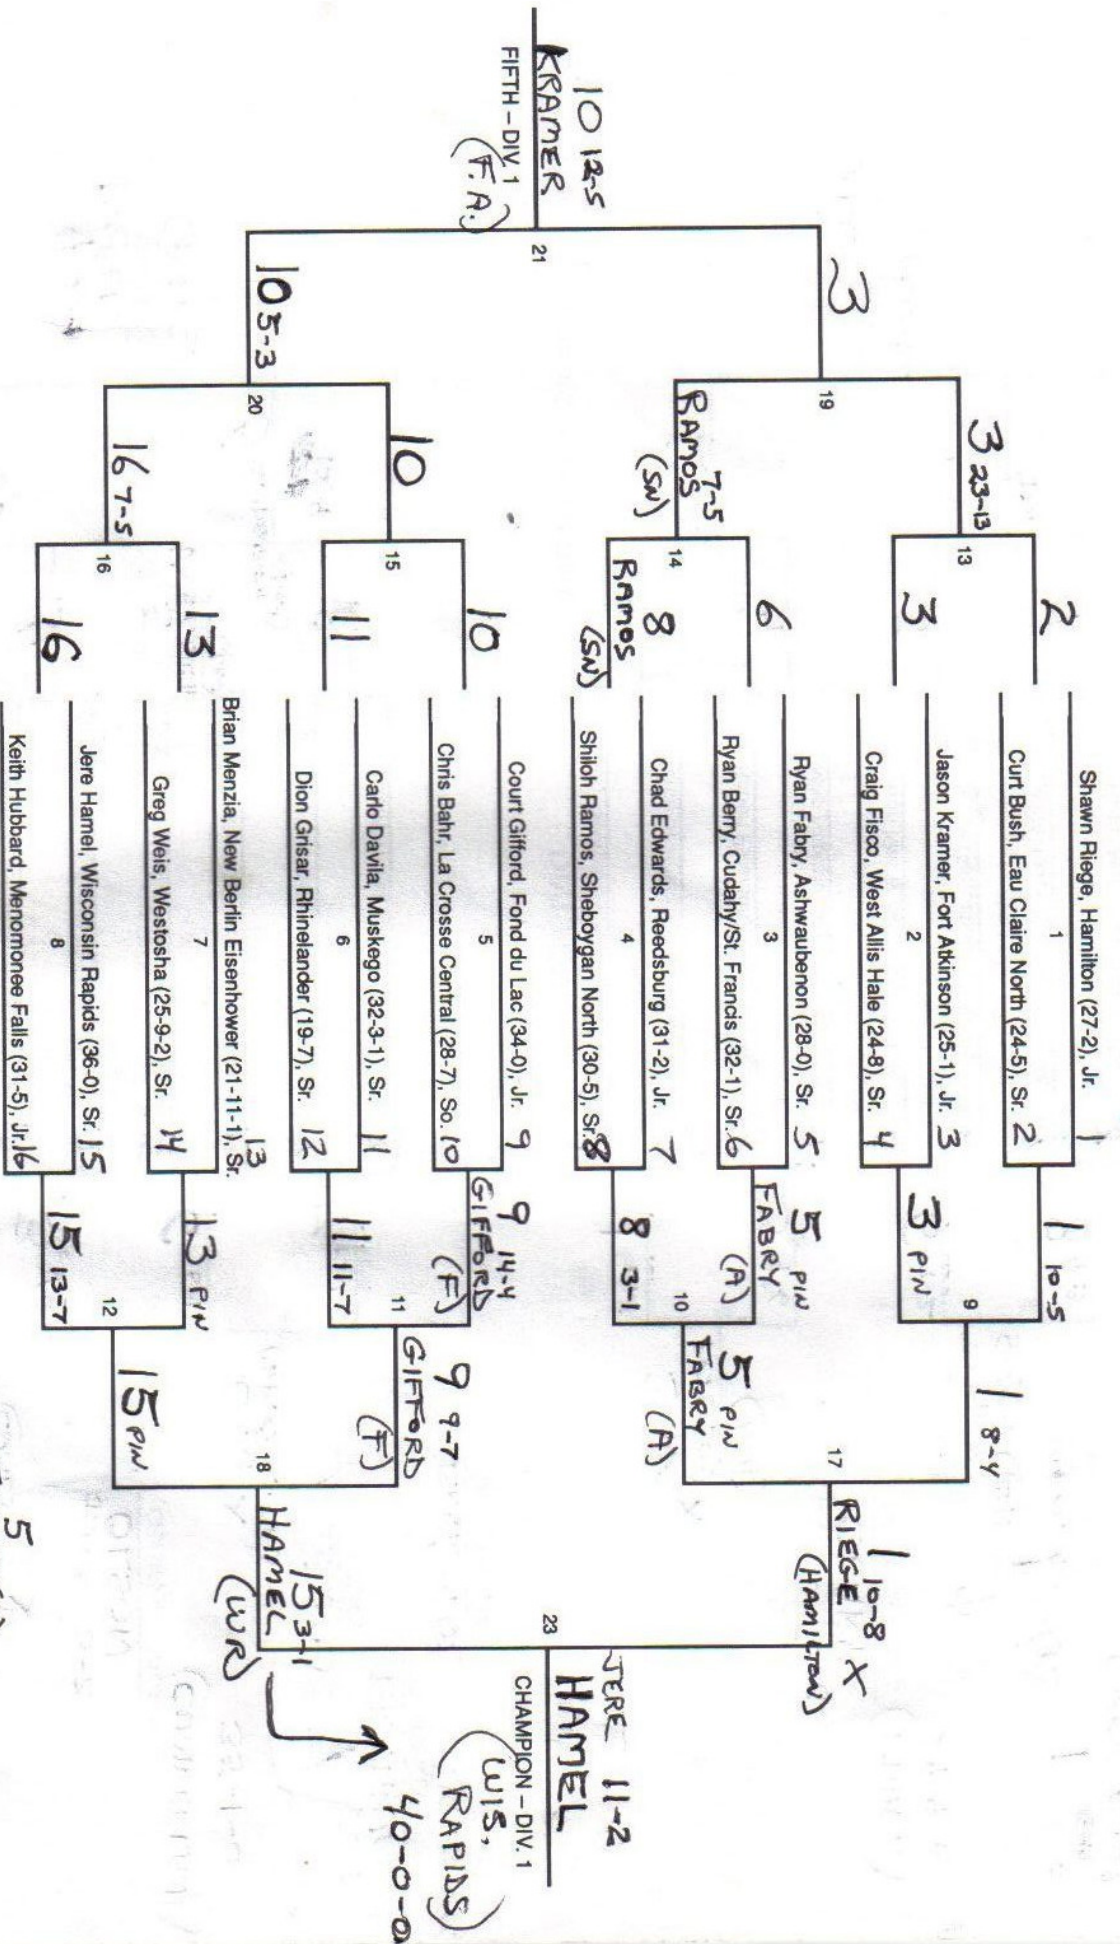

135 POUNDS

DIVISION 1

Consolation participants in each quarter bracket are:
(1) First round winner who loses in quarterfinals
(2) First round loser from opposite part of same first round bracket