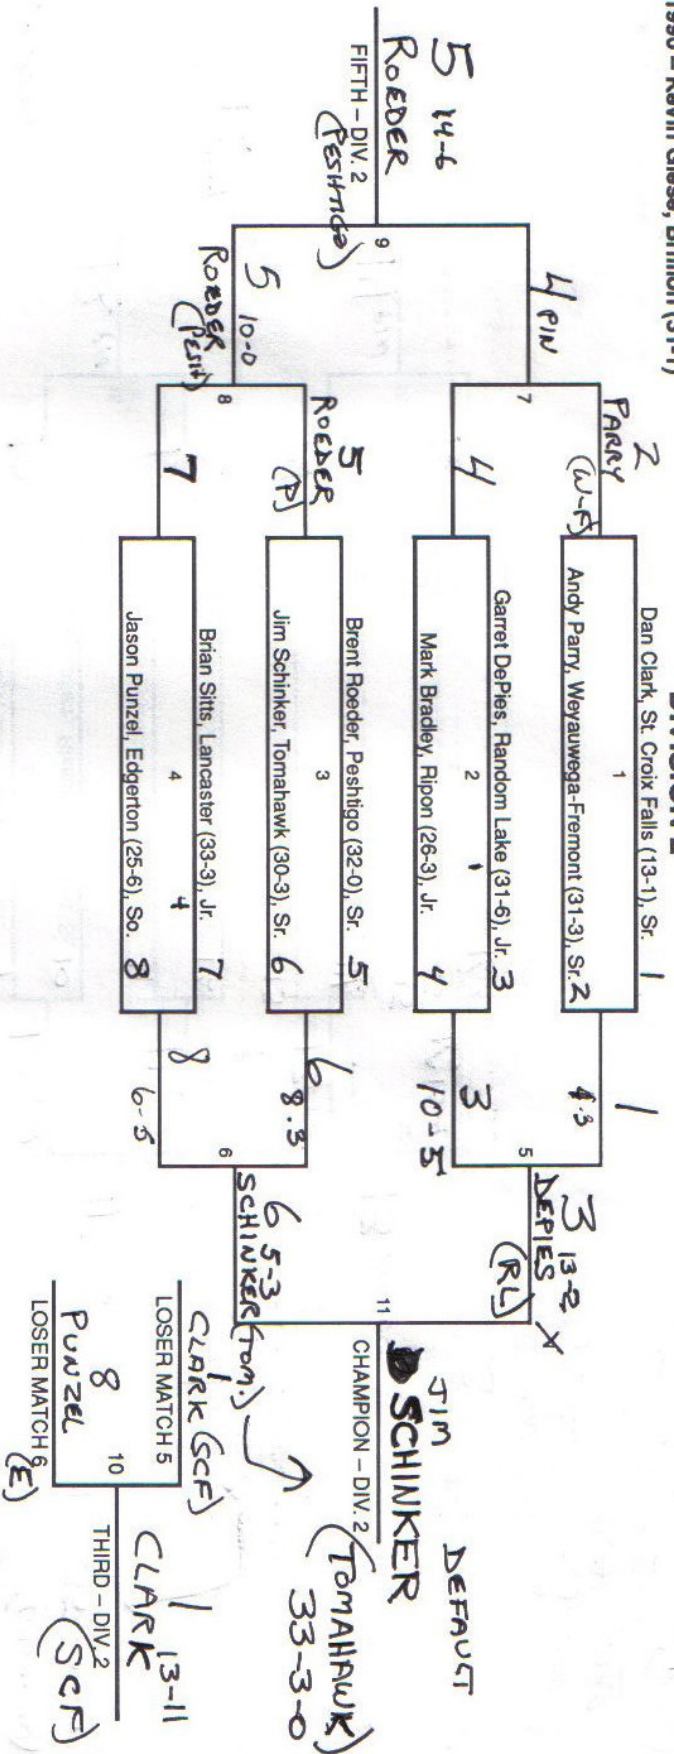

171 POUNDS

CLASS B 1990 - Kevin Giese, Brillion (31-1)

DIVISION 2

CLASS C 1990 - Joey Hell, Edgar (37-0)