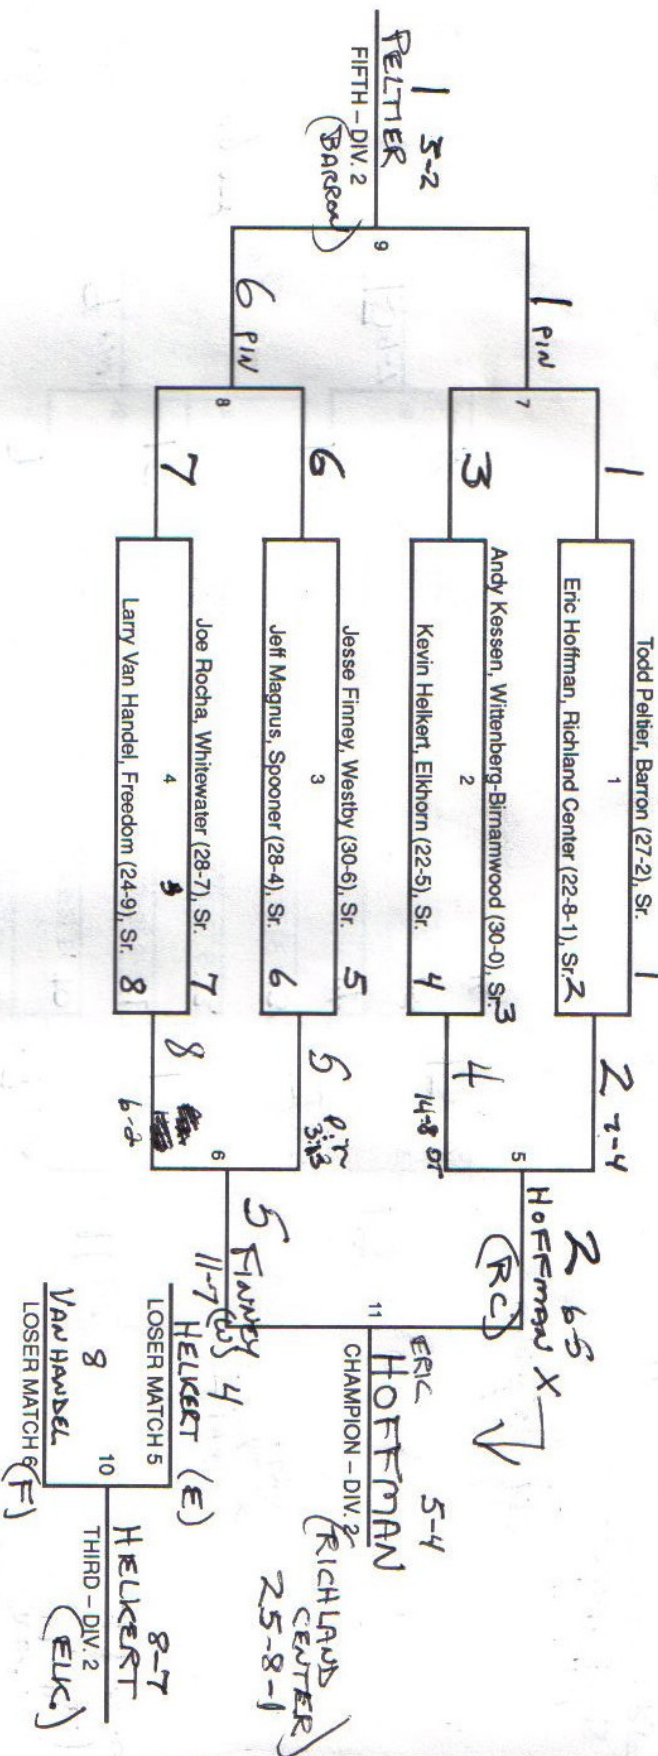

152 POUNDS

CLASS B 1990 - Phil Wolf, Lancaster (30-3)

DIVISION 2

CLASS C 1990 - Chad Chellevoid, Darlington (35-3)