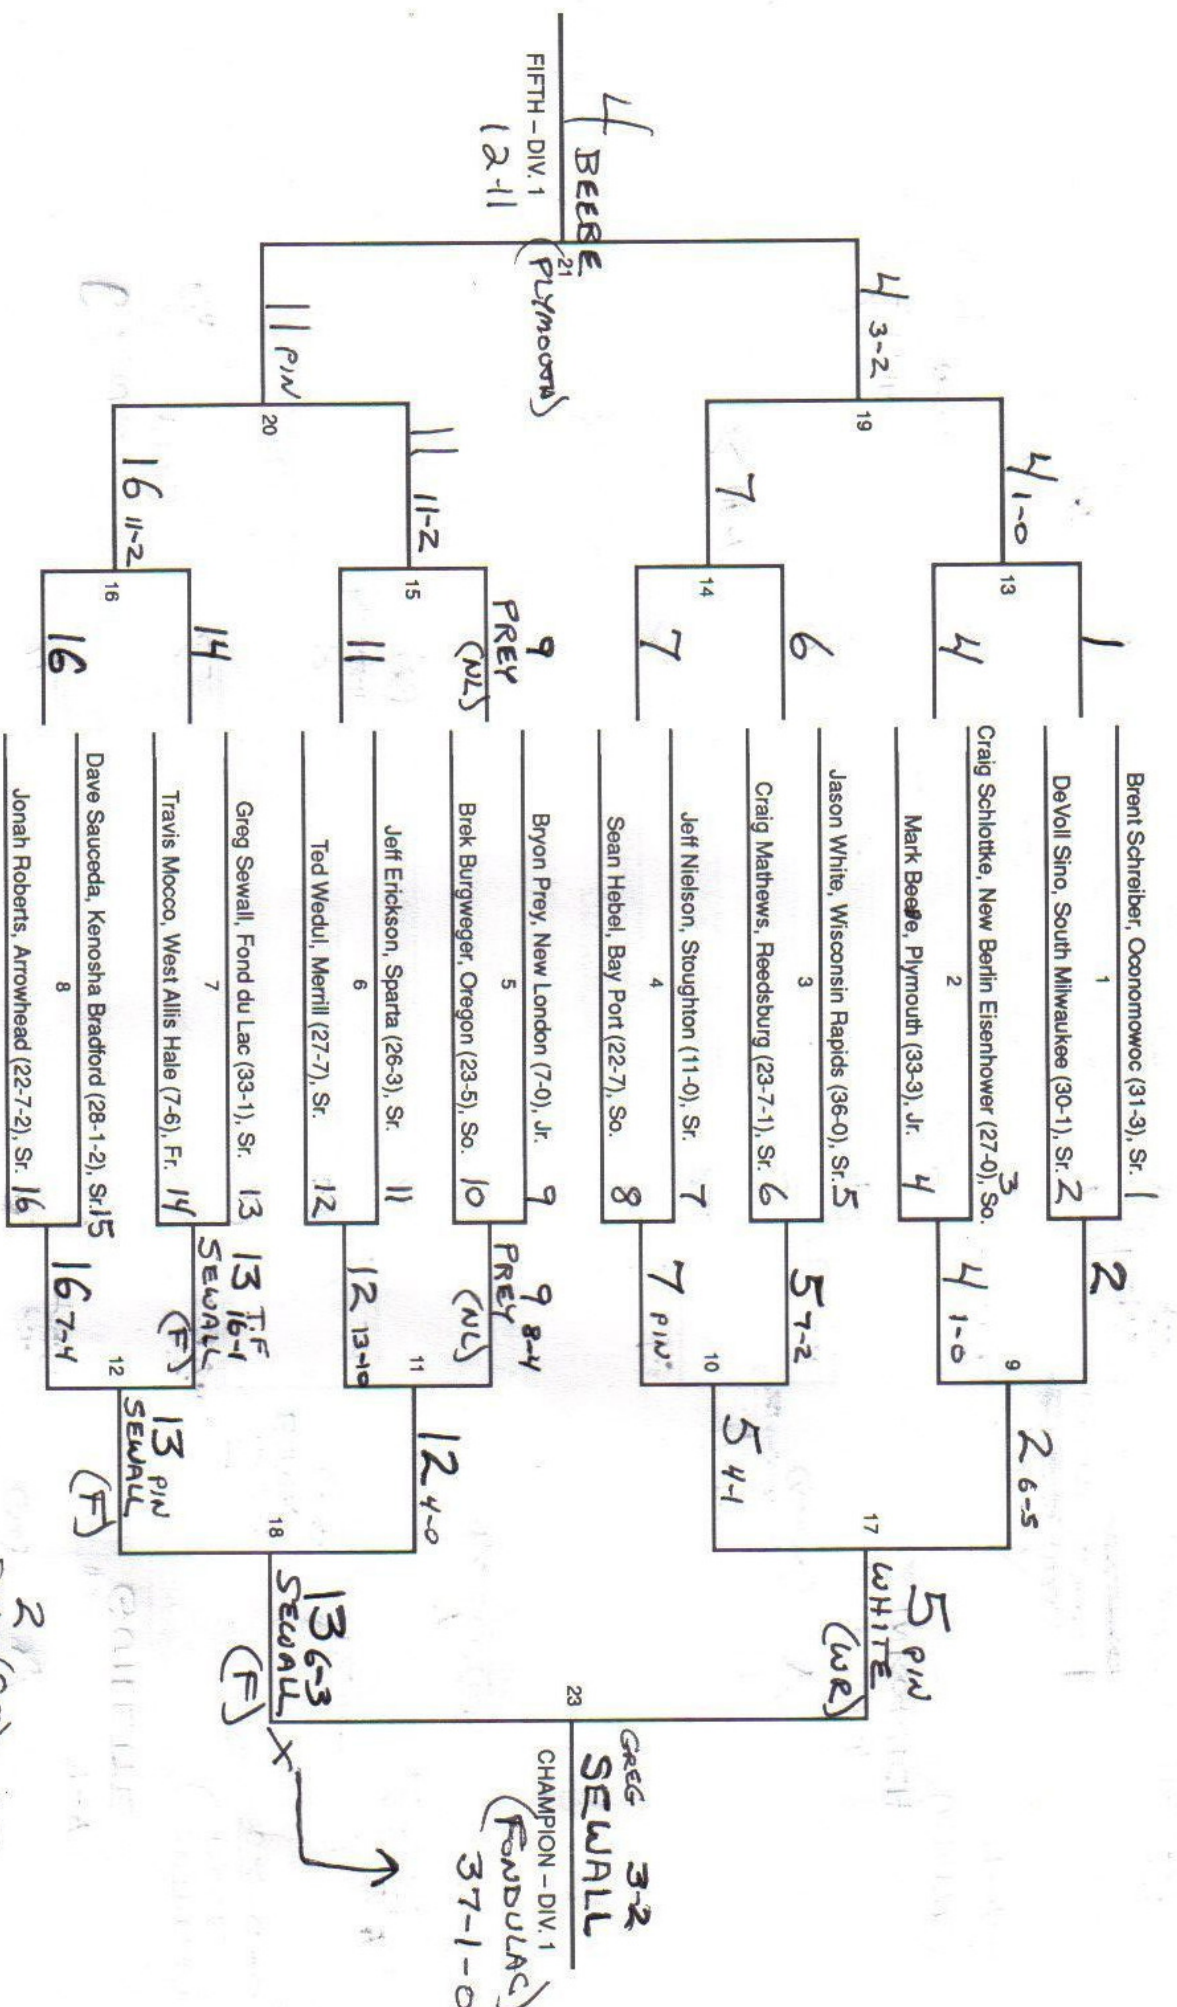

125 POUNDS

DIVISION 1

CLASS A 1990 - Dave Gause, Wisconsin Rapids (39-0)

Consolation participants in each quarter bracket are:
(1) First round winner who loses in quarterfinals
(2) First round loser from opposite part of same first round bracket