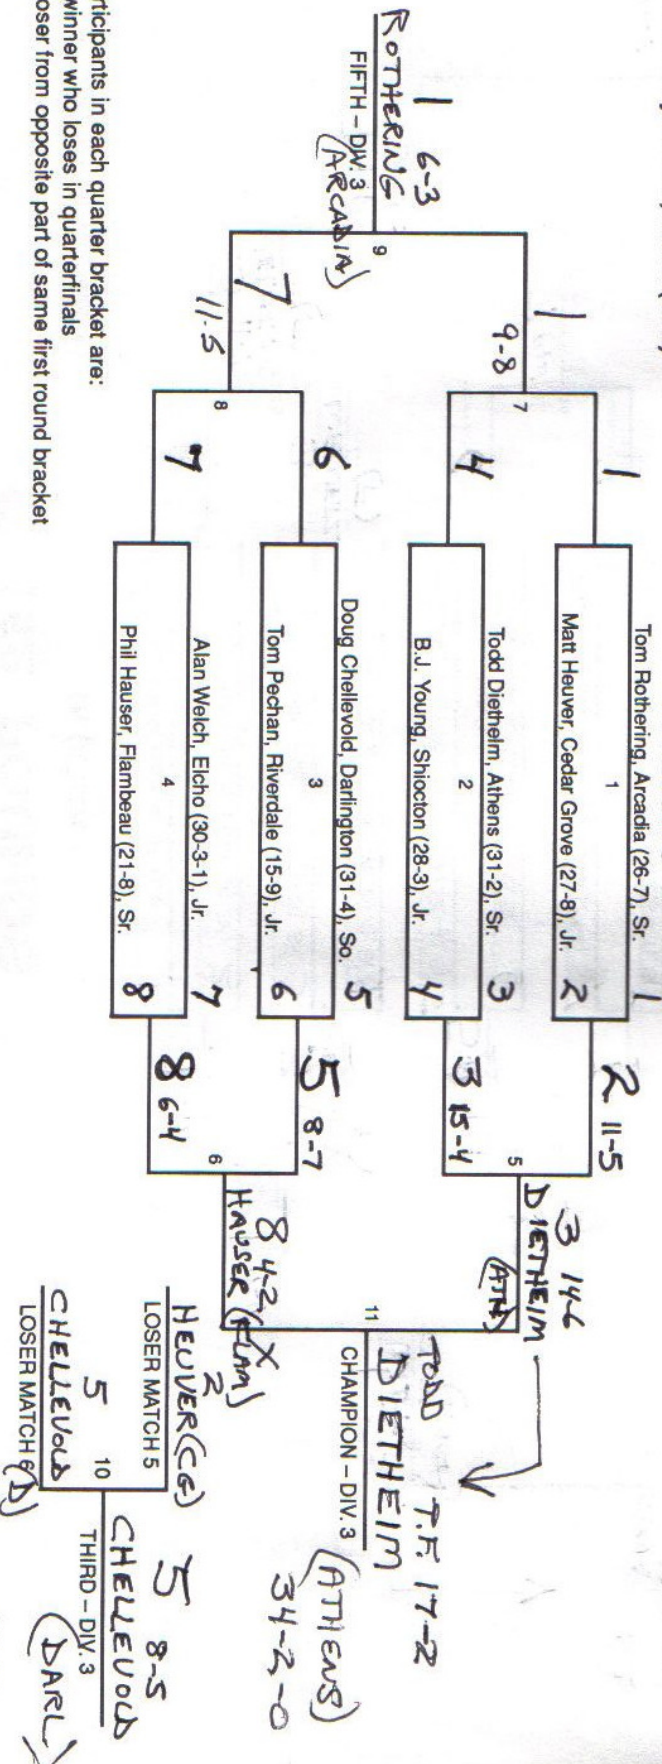

DIVISION 3

Consolation participants in each quarter bracket are:
(1) First round winner who loses in quarterfinals
(2) First round loser from opposite part of same first round bracket