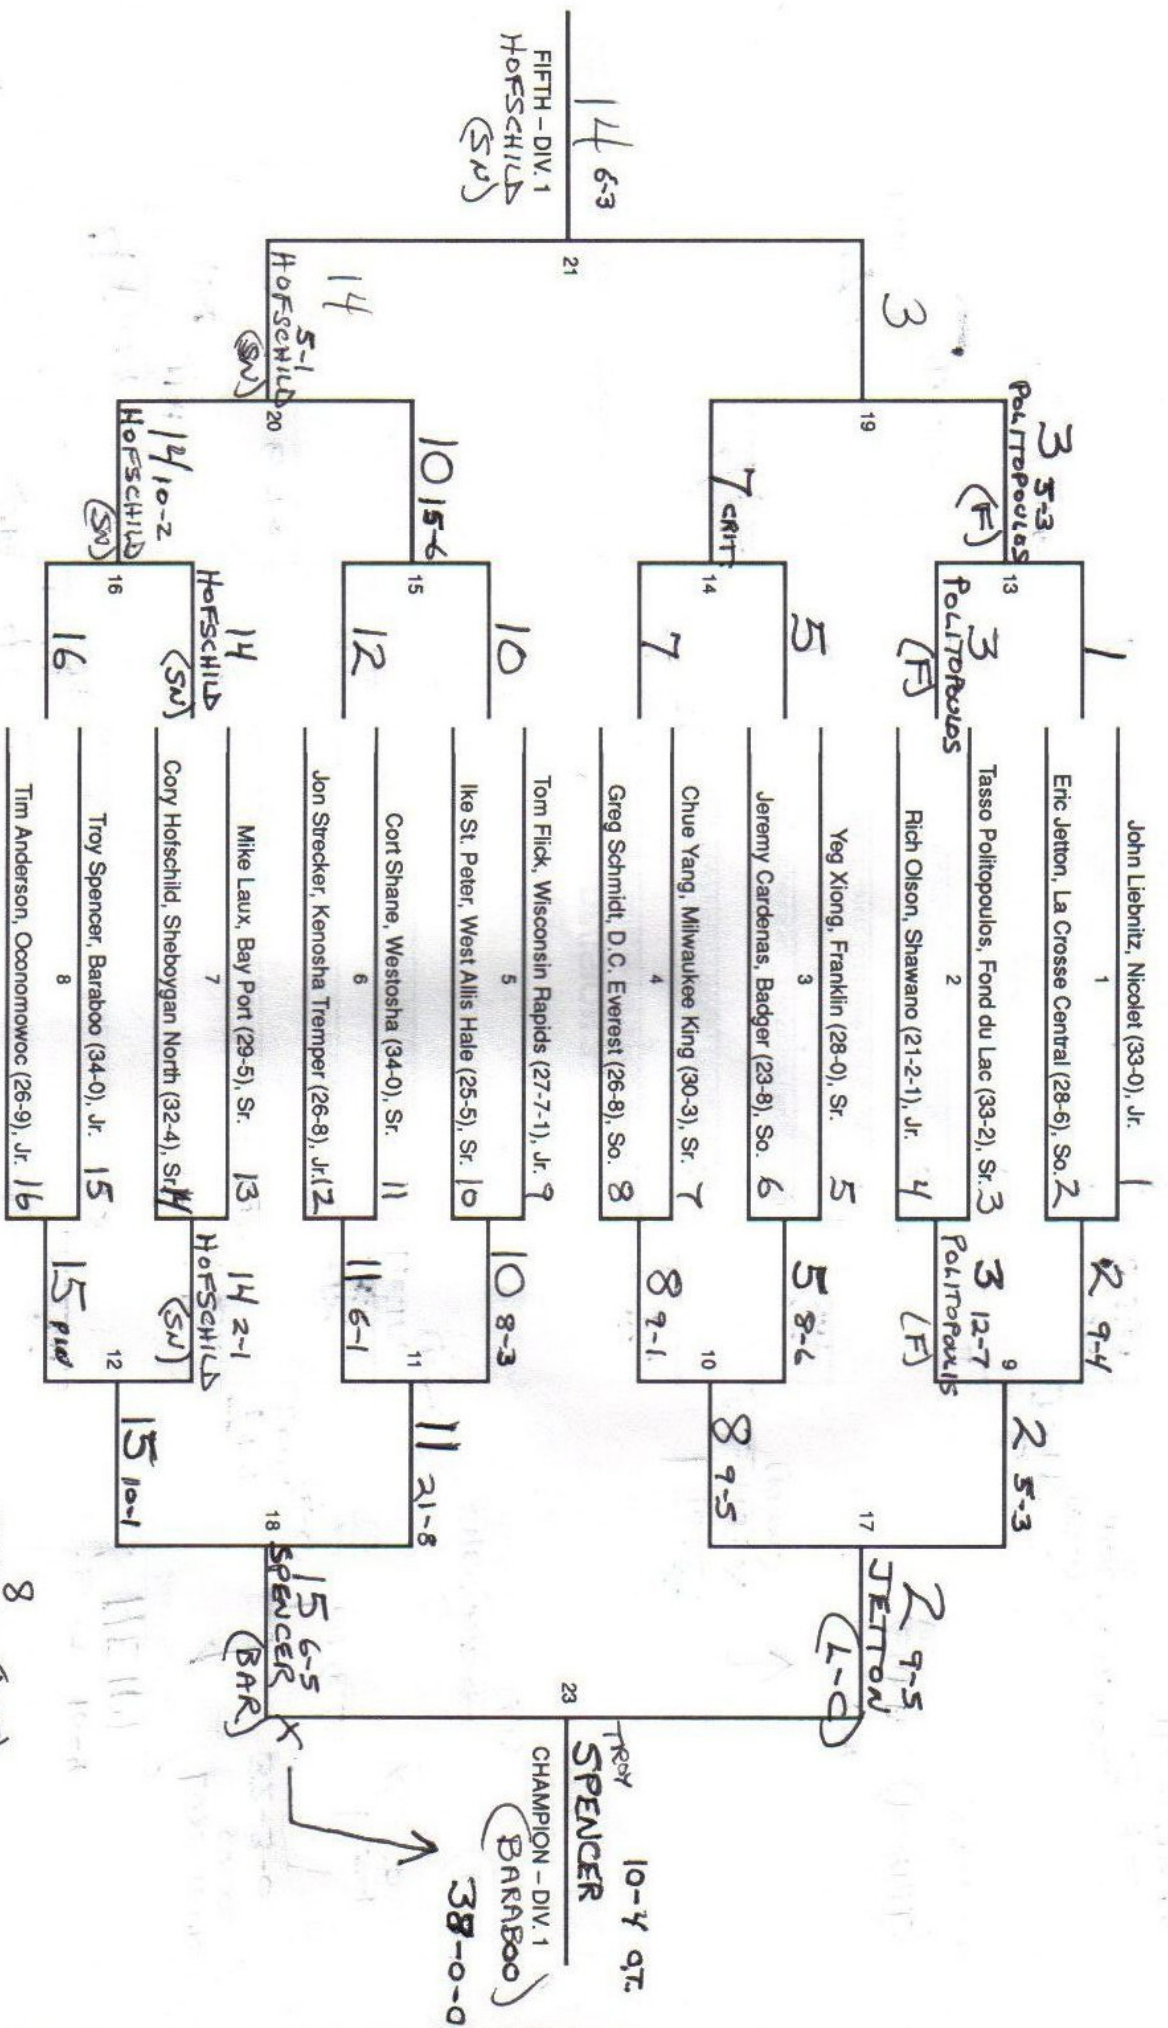

112 POUNDS

CLASS A 1990 - Rocco Marchionda, Fond du Lac (36-1)

DIVISION 1

Consolation participants in each quarter bracket are:
(1) First round winner who loses in quarterfinals
(2) First round loser from opposite part of same first round bracket