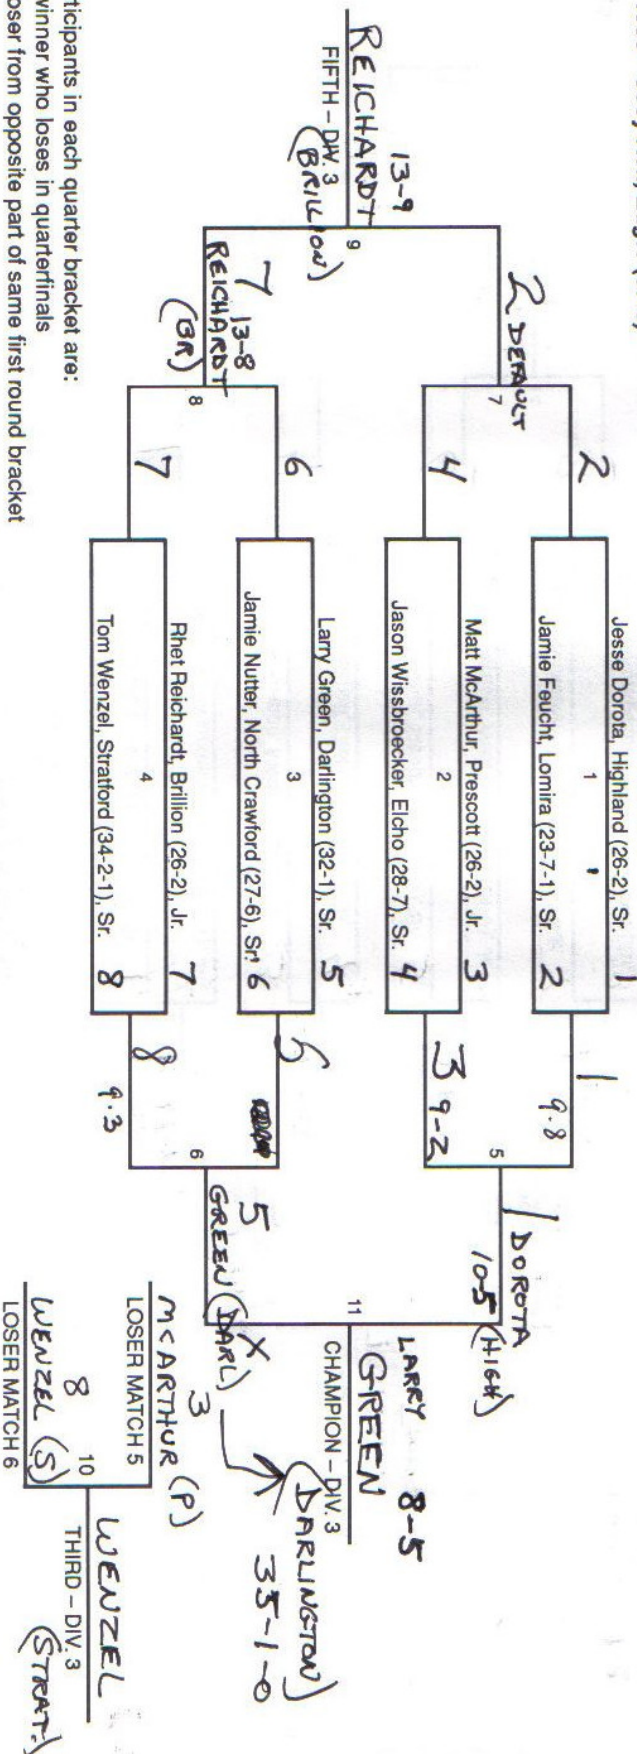

DIVISION 3

Consolation participants in each quarter bracket are:

- (1) First round winner who loses in quarterfinals
- (2) First round loser from opposite part of same first round bracket