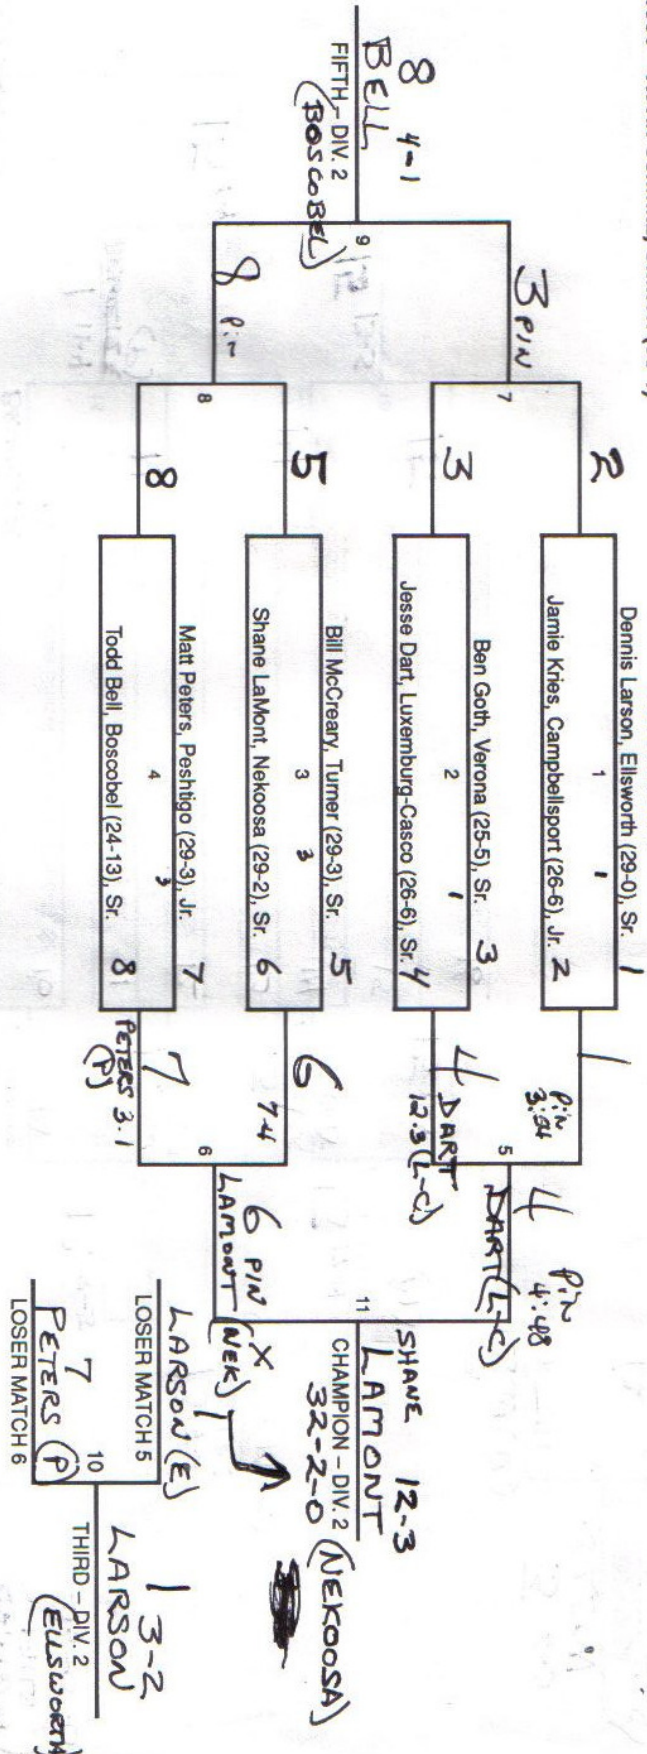

160 POUNDS

CLASS B 1990 - Kevin Schmitz, Chilton (33-1)

DIVISION 2

CLASS C 1990 - David Carrass, Glenwood City (35-1)