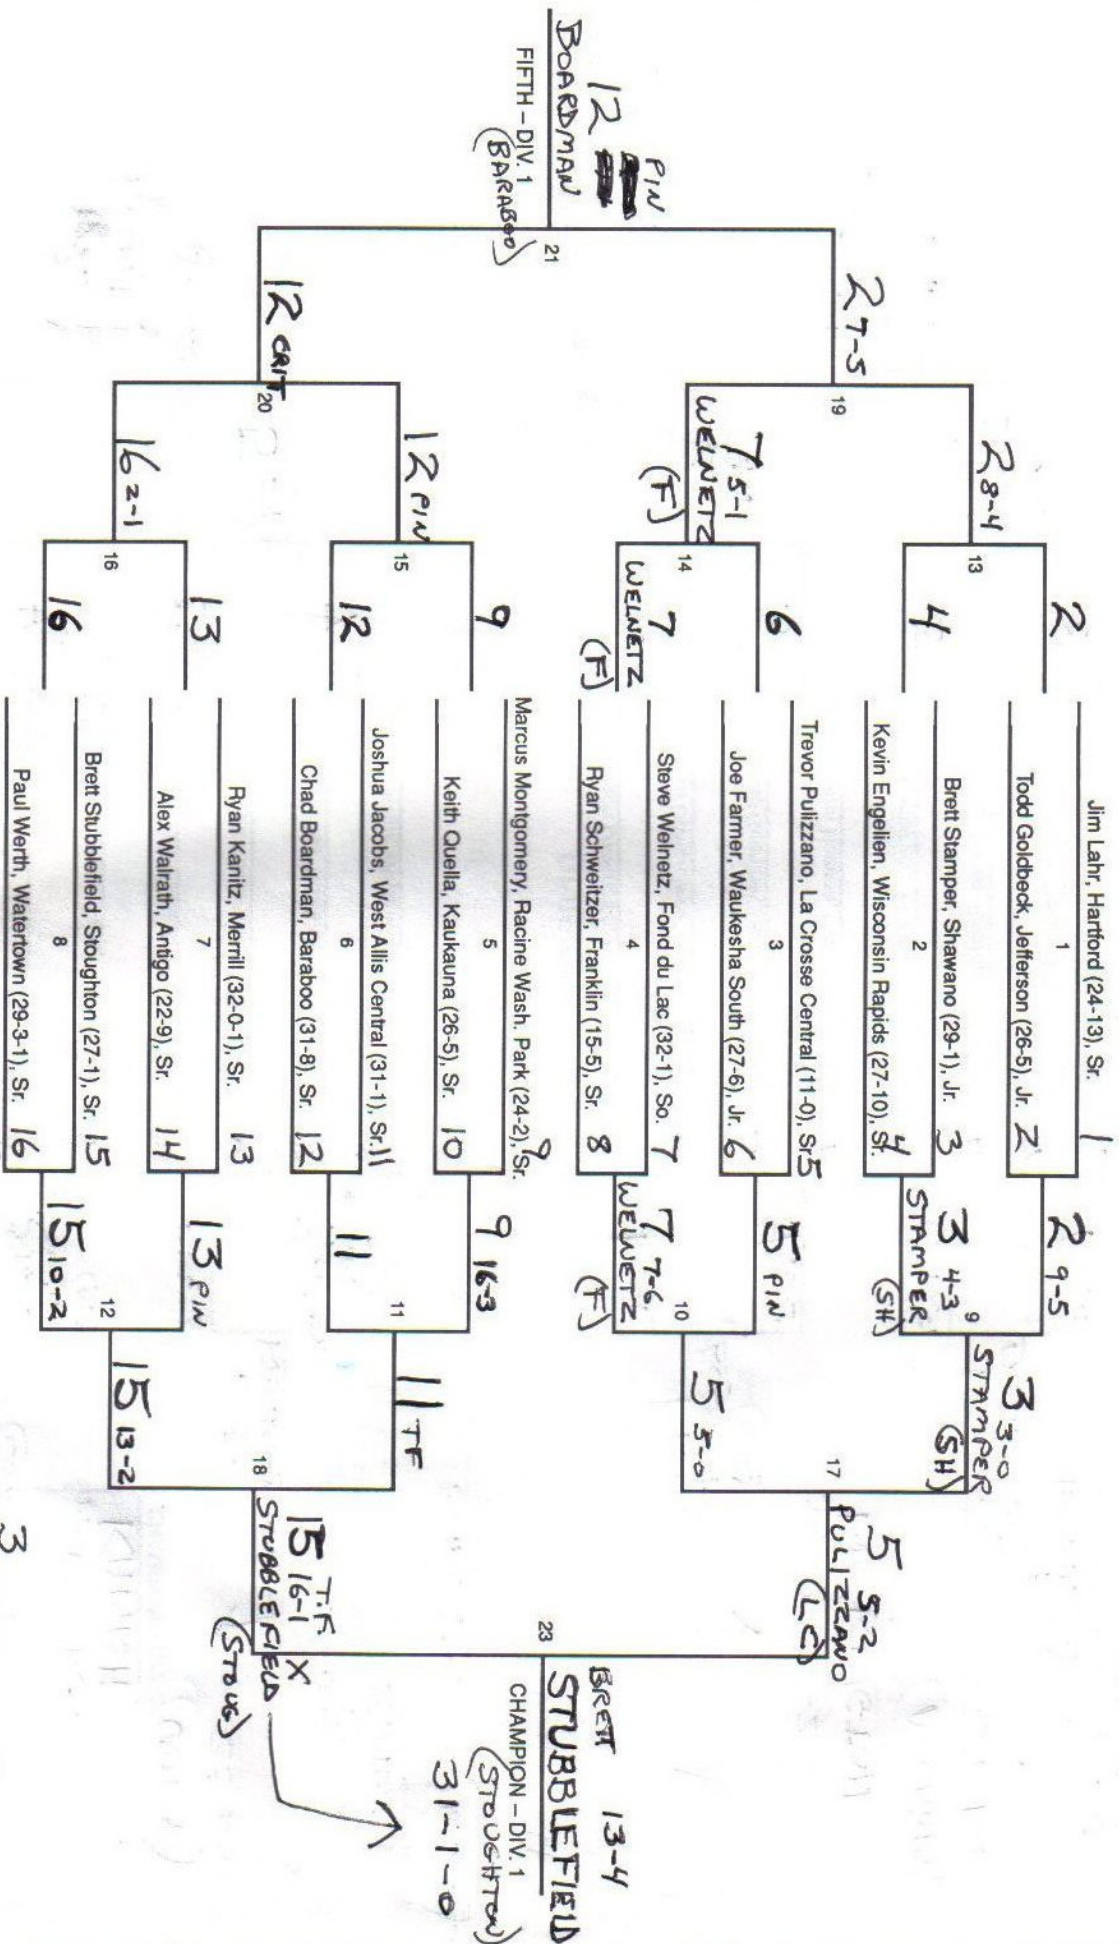

140 POUNDS

CLASS A 1990 - Tom Berndt, Reedsburg (33-0)

DIVISION 1

Consolation participants in each quarter bracket are:
(1) First round winner who loses in quarterfinals
(2) First round loser from opposite part of same first round bracket