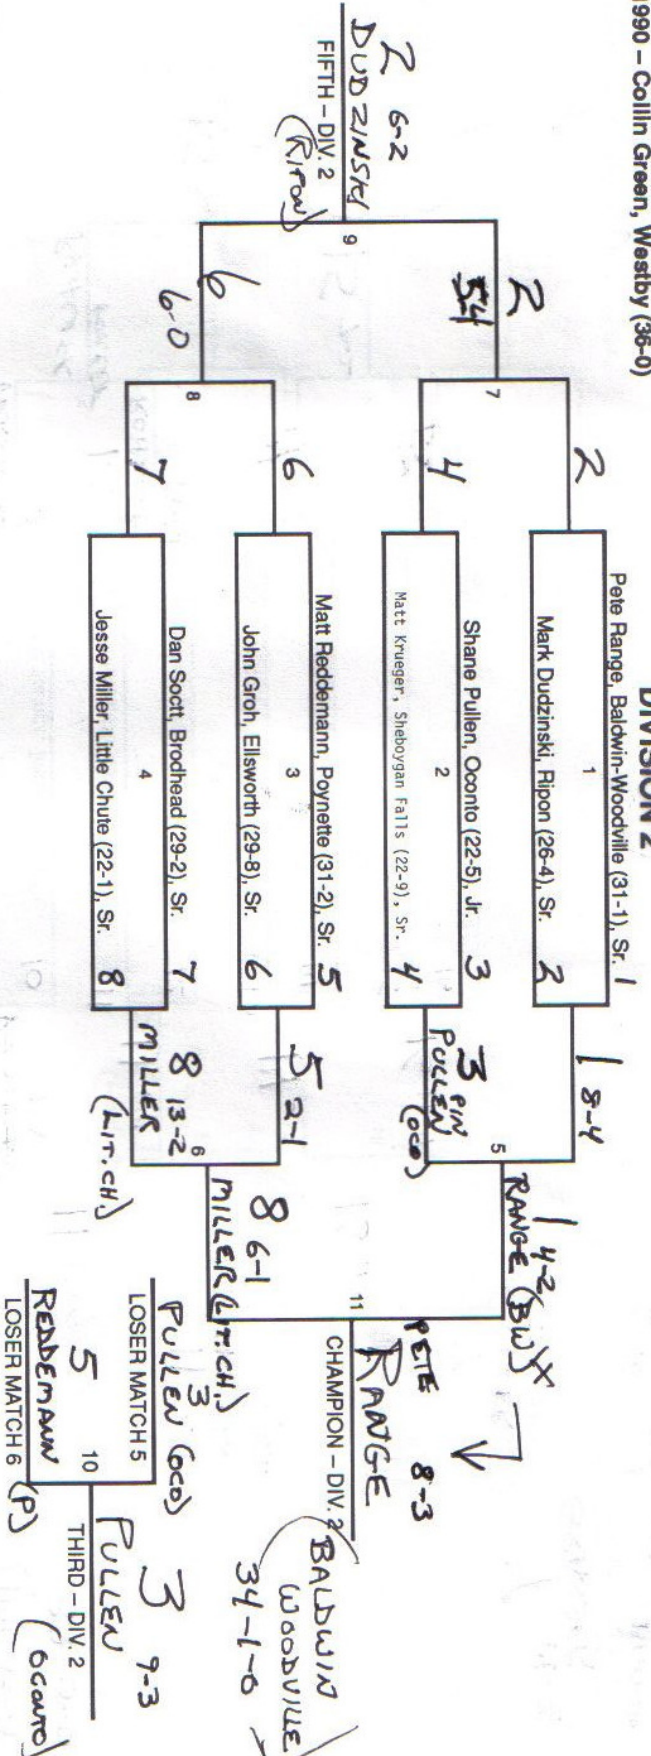

189 POUNDS

CLASS B 1990 - Collin Green, Westby (36-0)

DIVISION 2