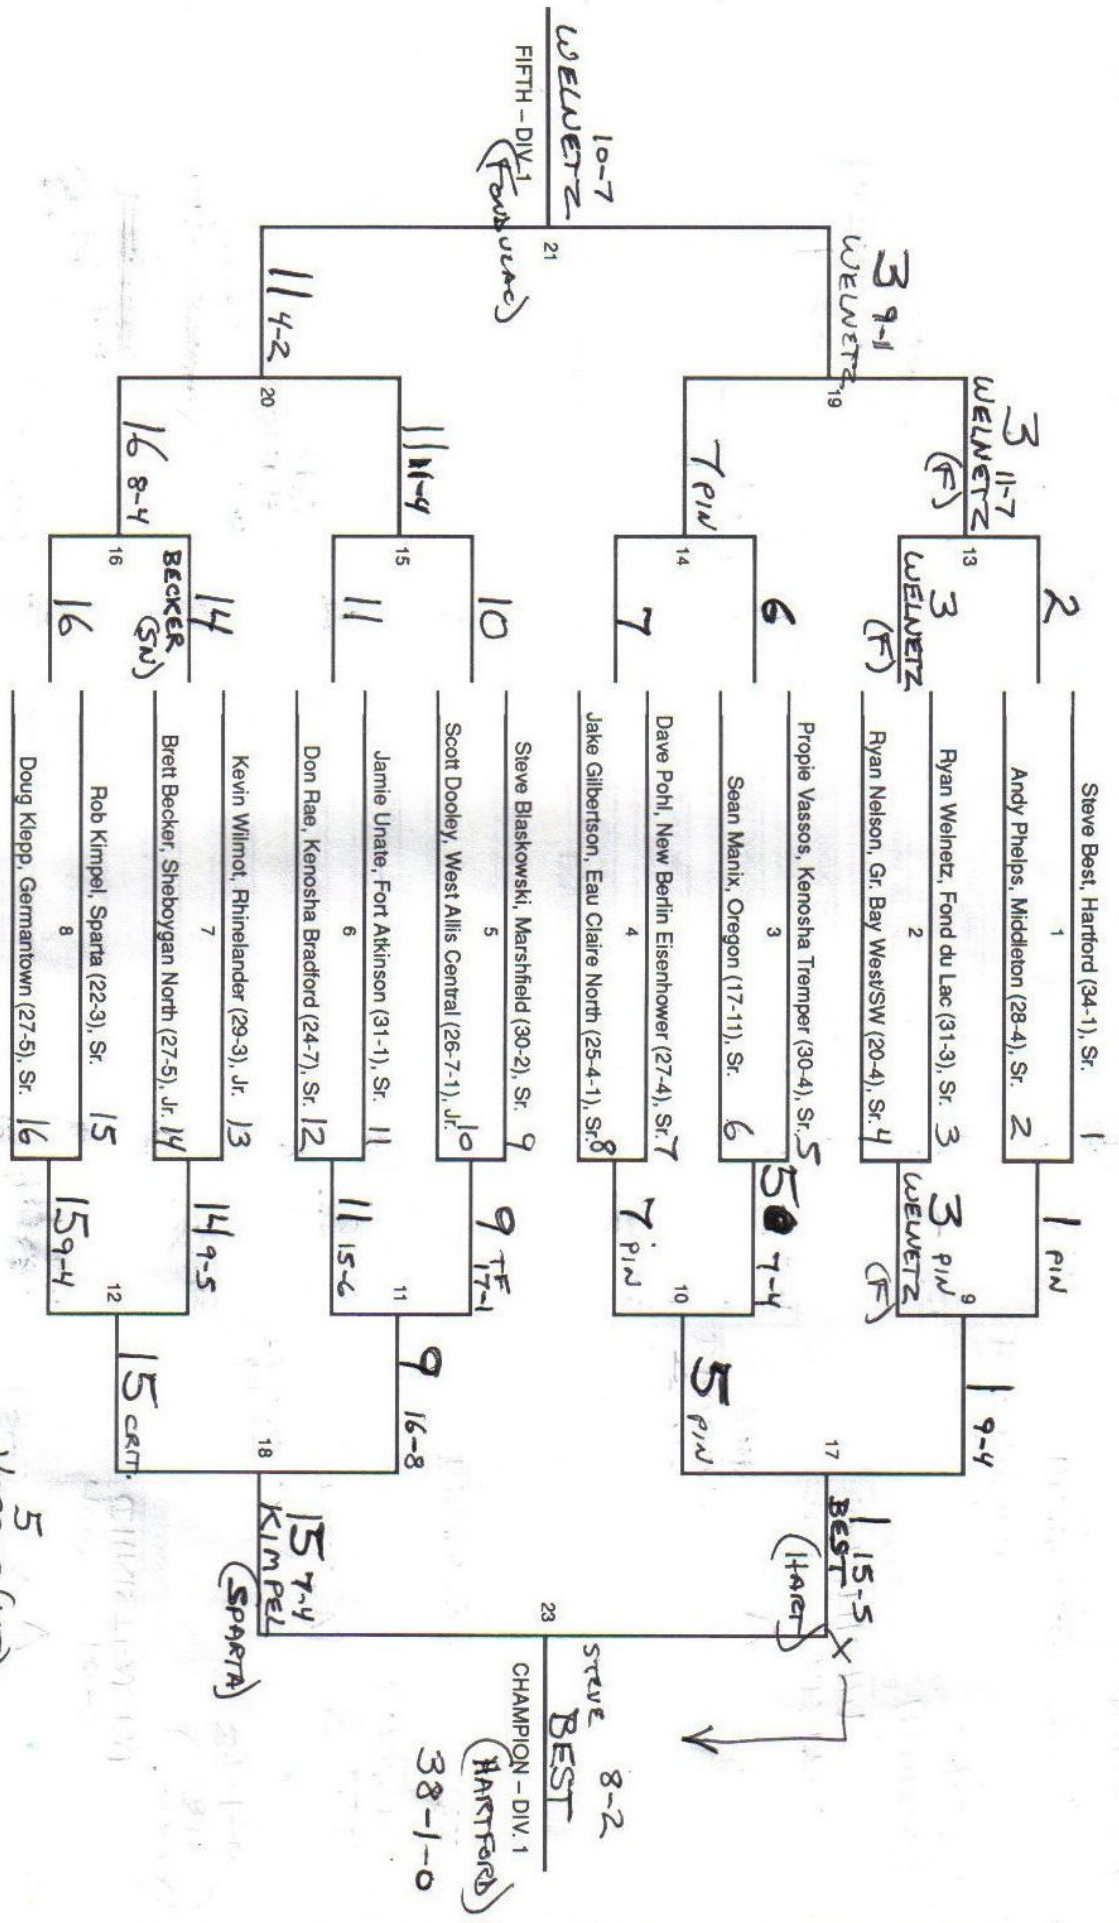

152 POUNDS

CLASS A 1990 - Steve Best, Hartford (40-1)

DIVISION 1

Consolation participants in each quarter bracket are:
(1) First round winner who loses in quarterfinals
(2) First round loser from opposite part of same first round bracket