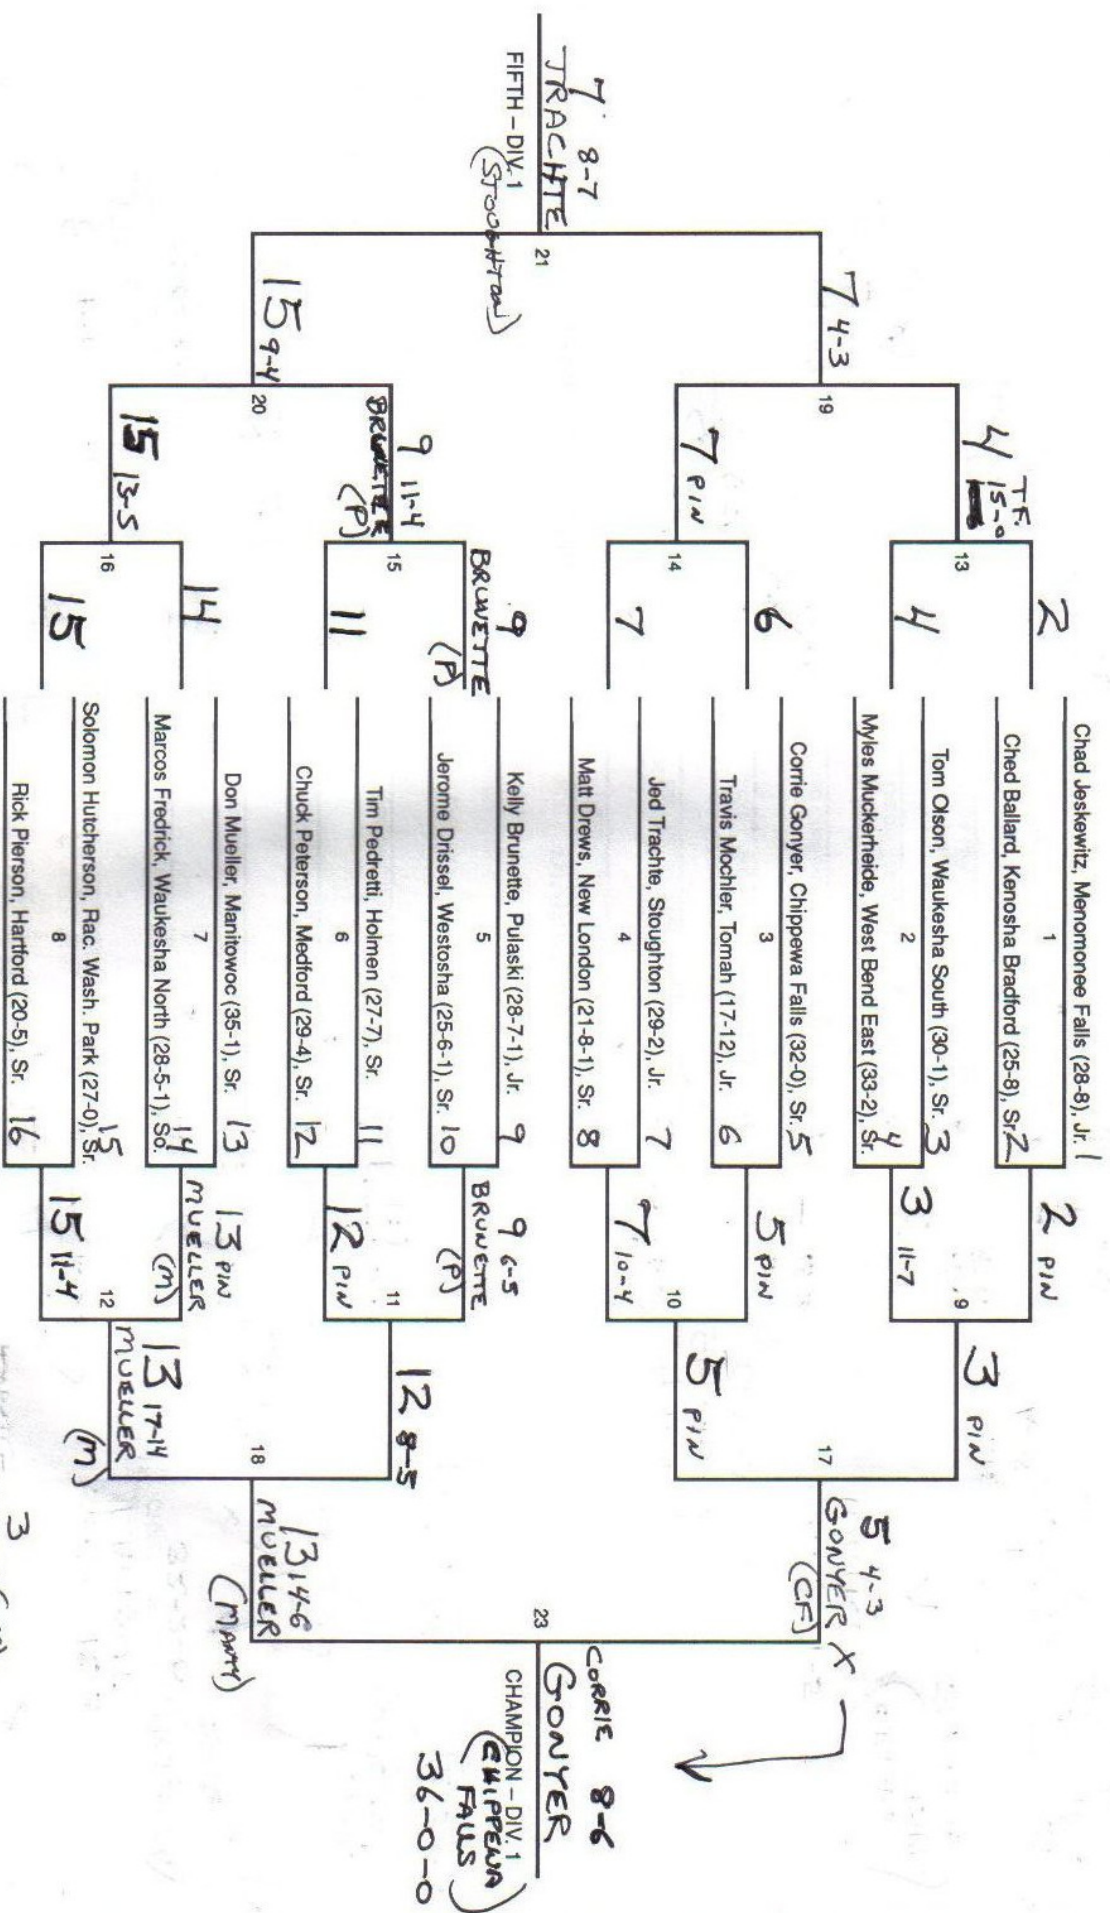

171 POUNDS

CLASS A 1990 - Clint Proslaski, Ashwaubenon (32-0)

DIVISION 1

Consolation participants in each quarter bracket are:
(1) First round winner who loses in quarterfinals
(2) First round loser from opposite part of same first round bracket