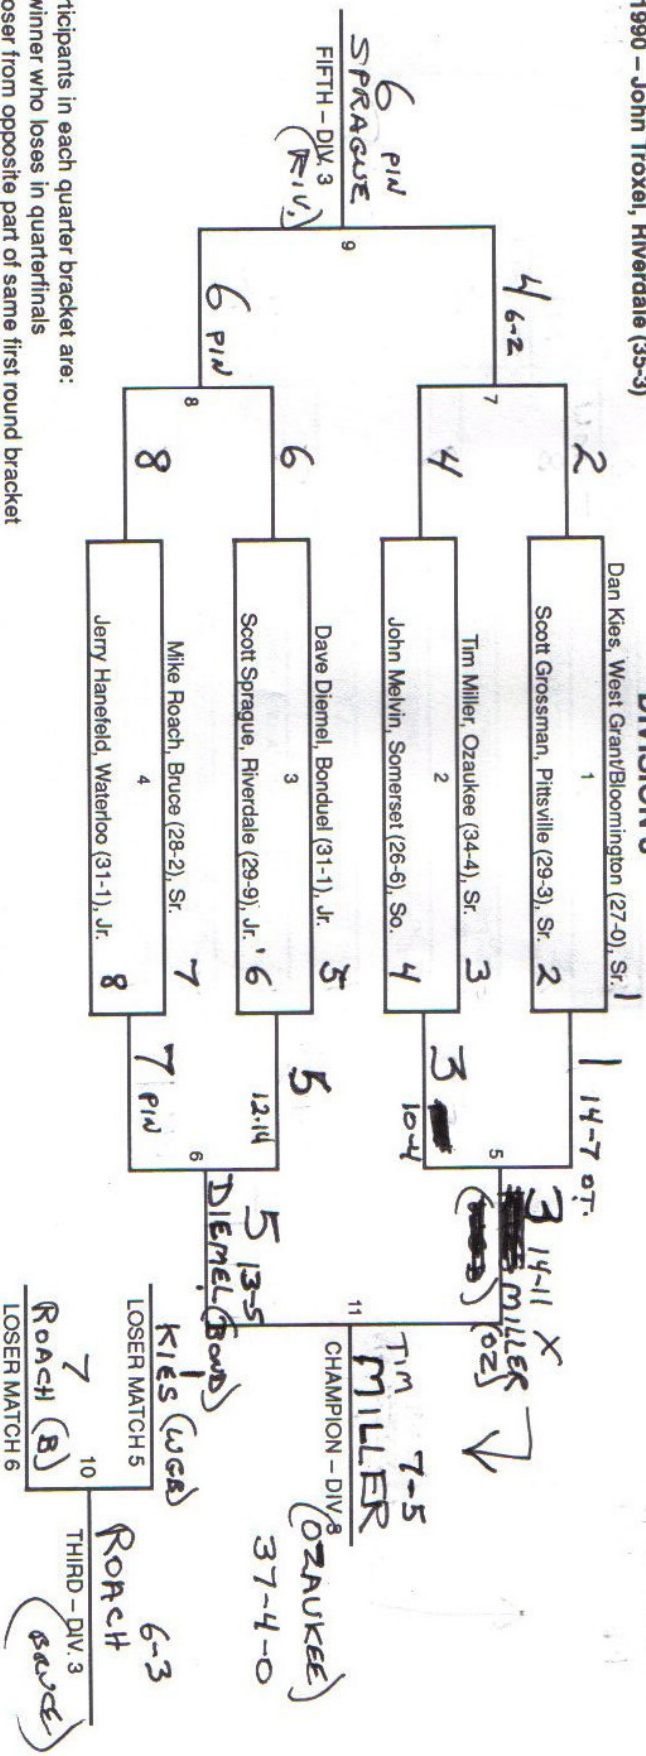

CLASS C 1990 - John Troxel, Riverdale (35-3)

DIVISION 3

Consolation participants in each quarter bracket are:
(1) First round winner who loses in quarterfinals
(2) First round loser from opposite part of same first round bracket