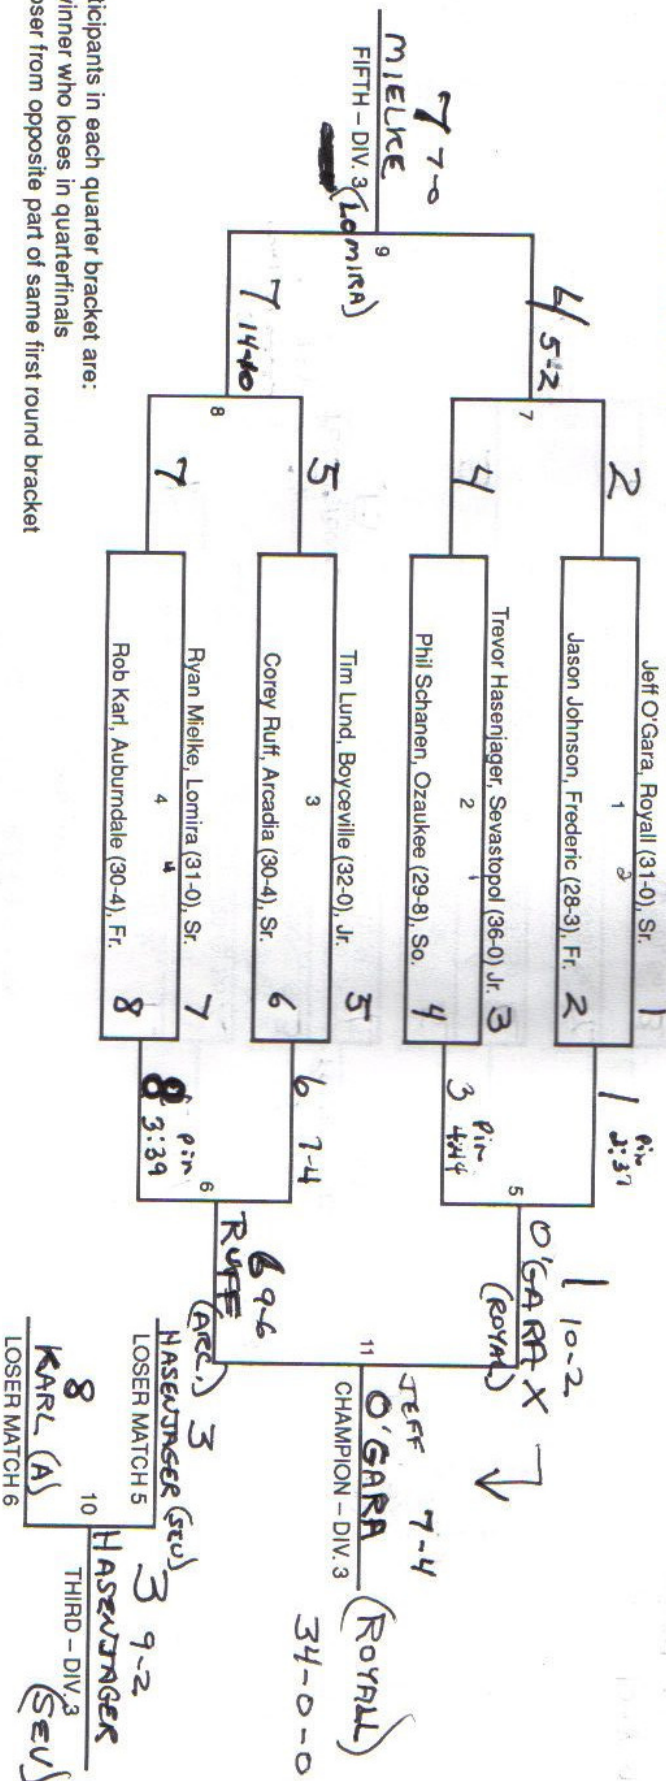

DIVISION 3

Consolation participants in each quarter bracket are:

- (1) First round winner who loses in quarterfinals
- (2) First round loser from opposite part of same first round bracket