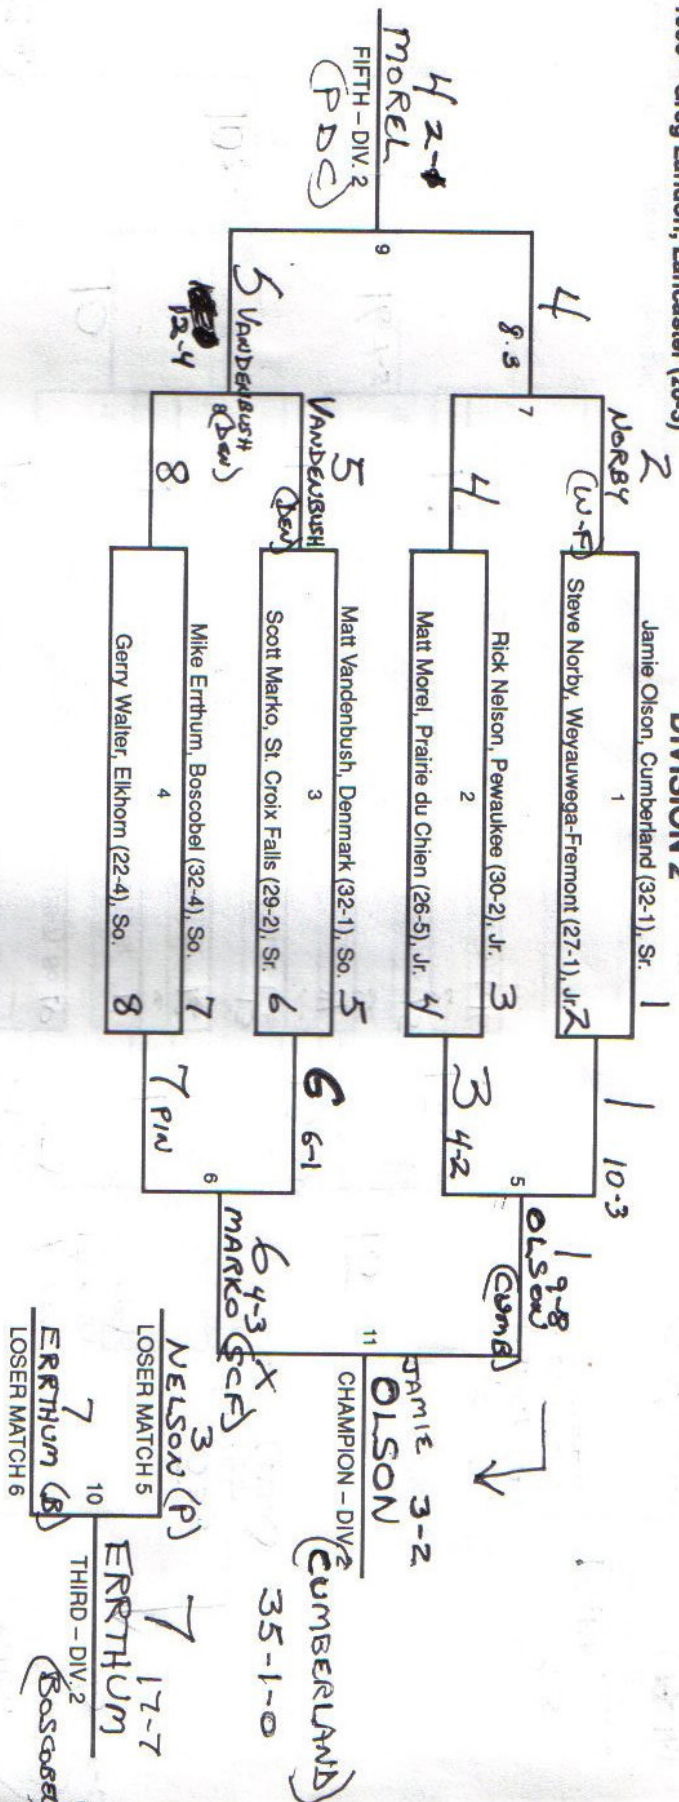

130 POUNDS

CLASS B 1990 - Greg Landon, Lancaster (26-3)

DIVISION 2

CLASS C 1990 - Jason Lockington, Arcadia (33-4)