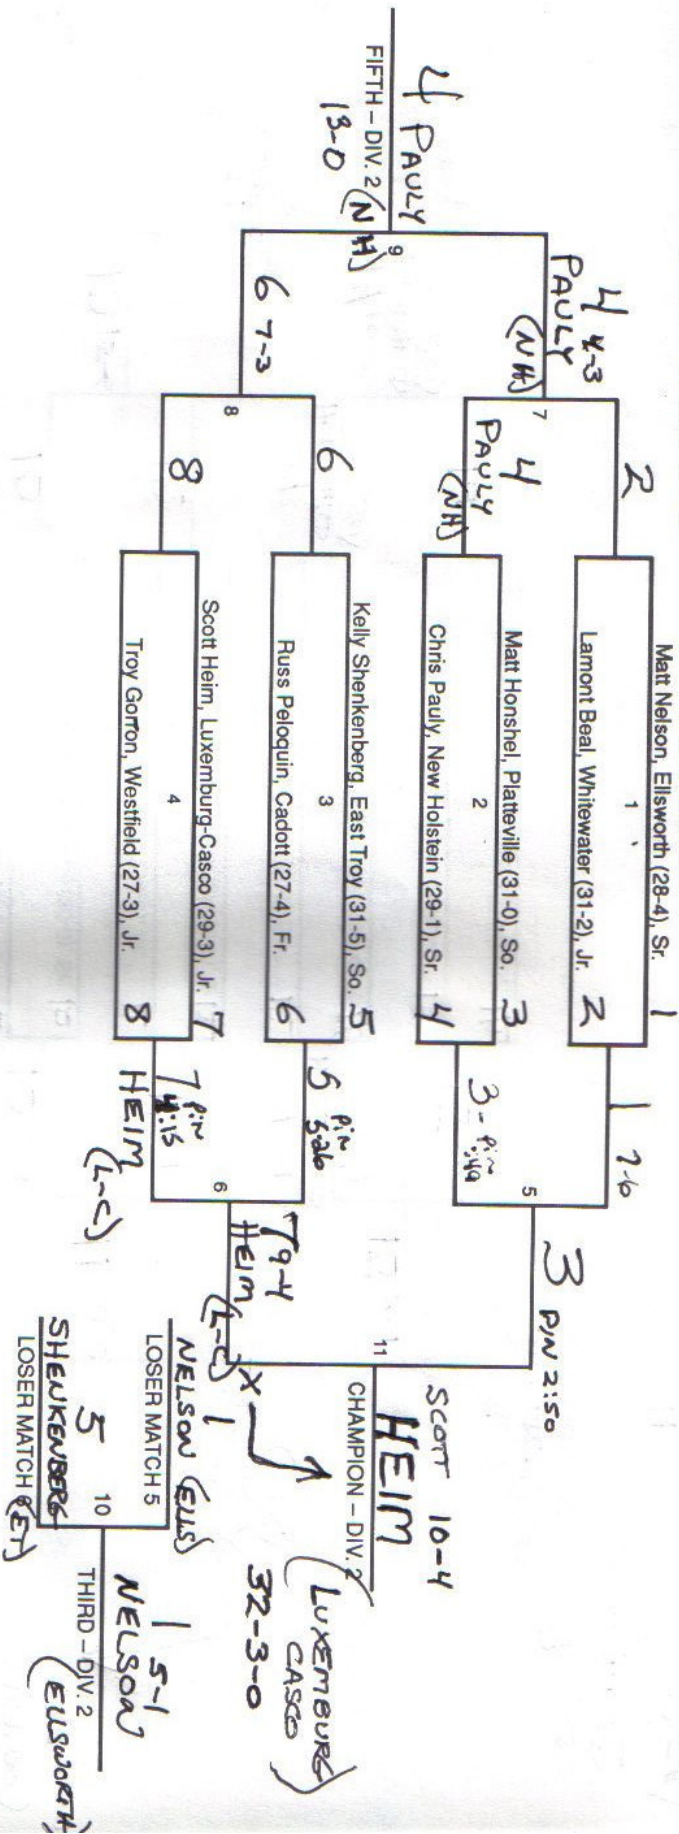

WRESTLING CHAMPIONSHIPS

OFFICIAL PROGRAM
\$2.00

103 POUNDS

DIVISION 1

Consolation participants in each quarter bracket are:
 (1) First round winner who loses in quarterfinals
 (2) First round loser from opposite part of same first round bracket

LOSER MATCH 17
 HAVEL (TRS) 5
 LOSER MATCH 18
 BEAUDRY (M) 11
 THIRD - DIV. 1
 BEAUDRY (MERRILL) 11-6-2

103 POUNDS

CLASS B 1990 - Aaron Sieracki, Richland Center (32-2)

DIVISION 2

CLASS C 1990 - Ryan Mielkie, Lomira (31-0)