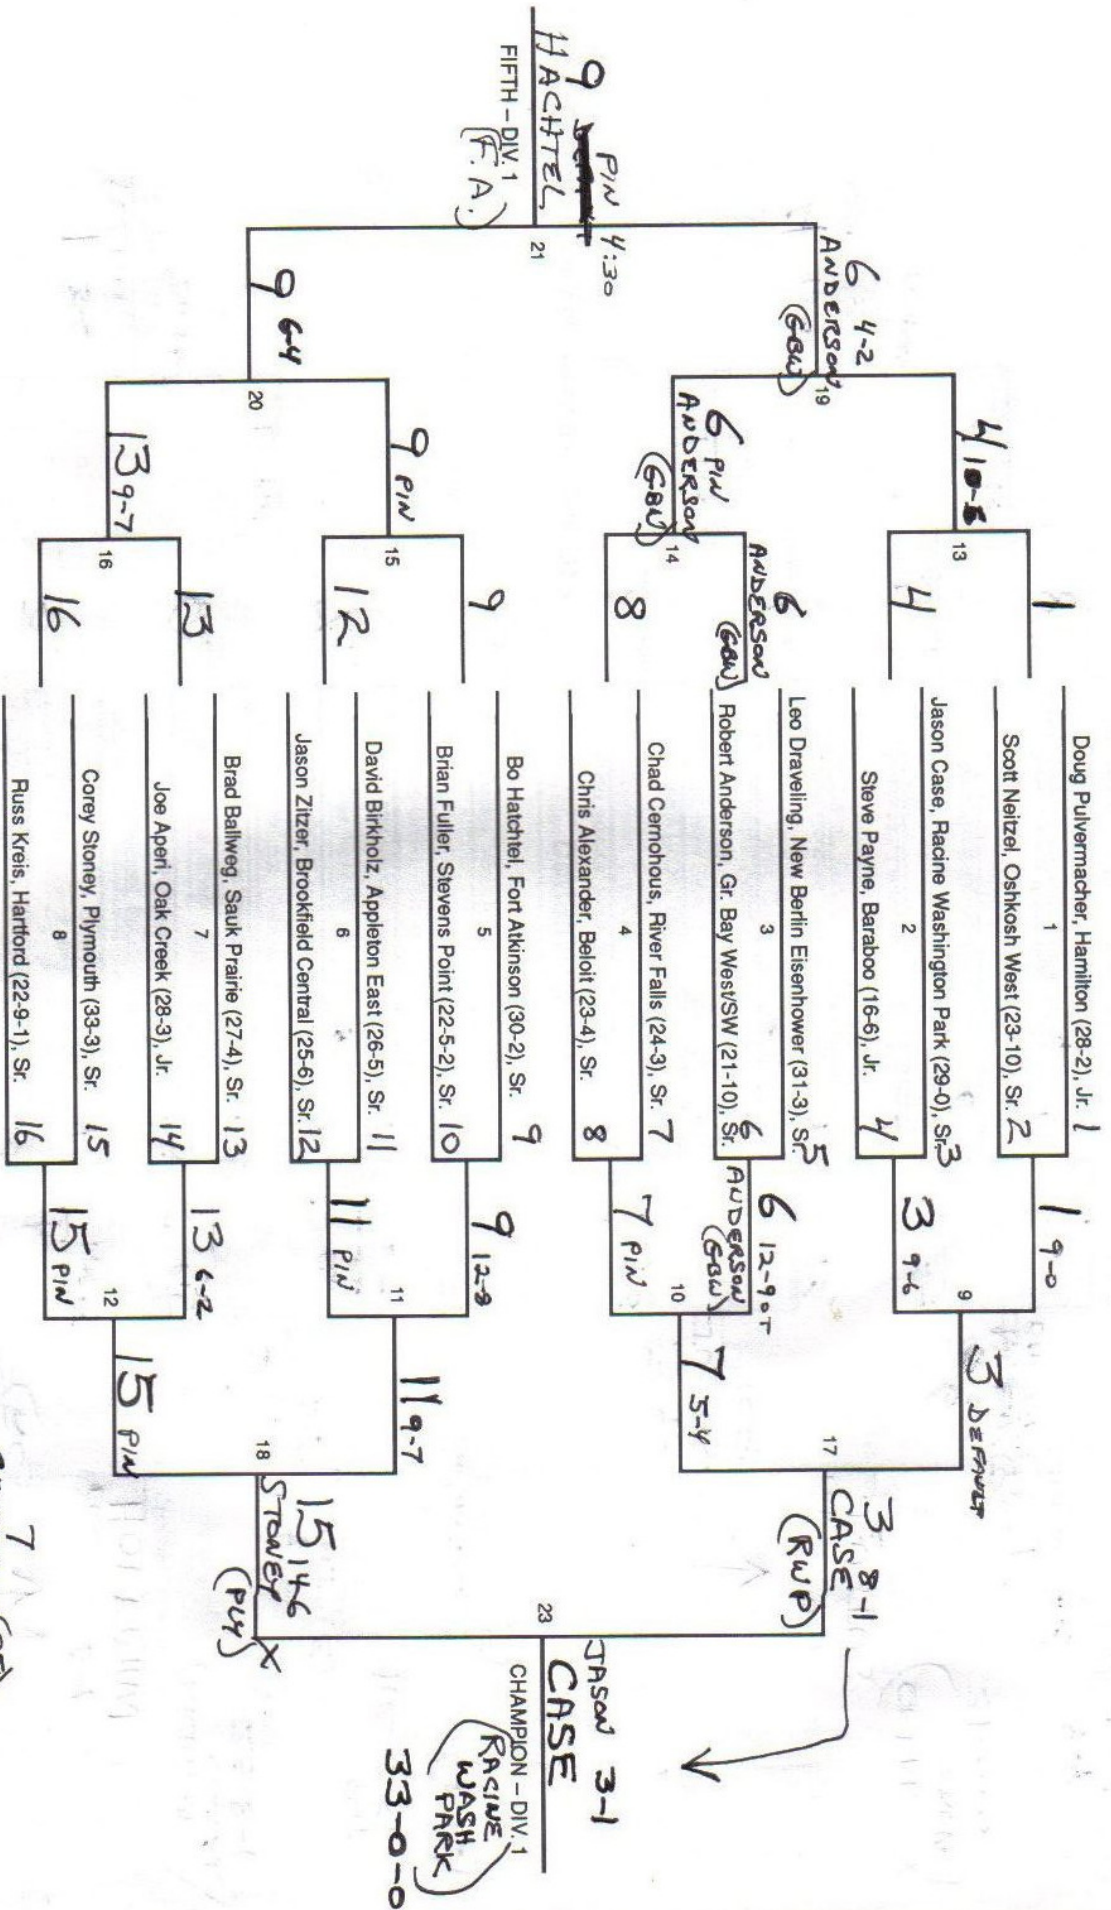

160 POUNDS

DIVISION 1

CLASS A 1990 - Brad Yde, Arrowhead (33-0-1)

Consolation participants in each quarter bracket are:
(1) First round winner who loses in quarterfinals
(2) First round loser from opposite part of same first round bracket