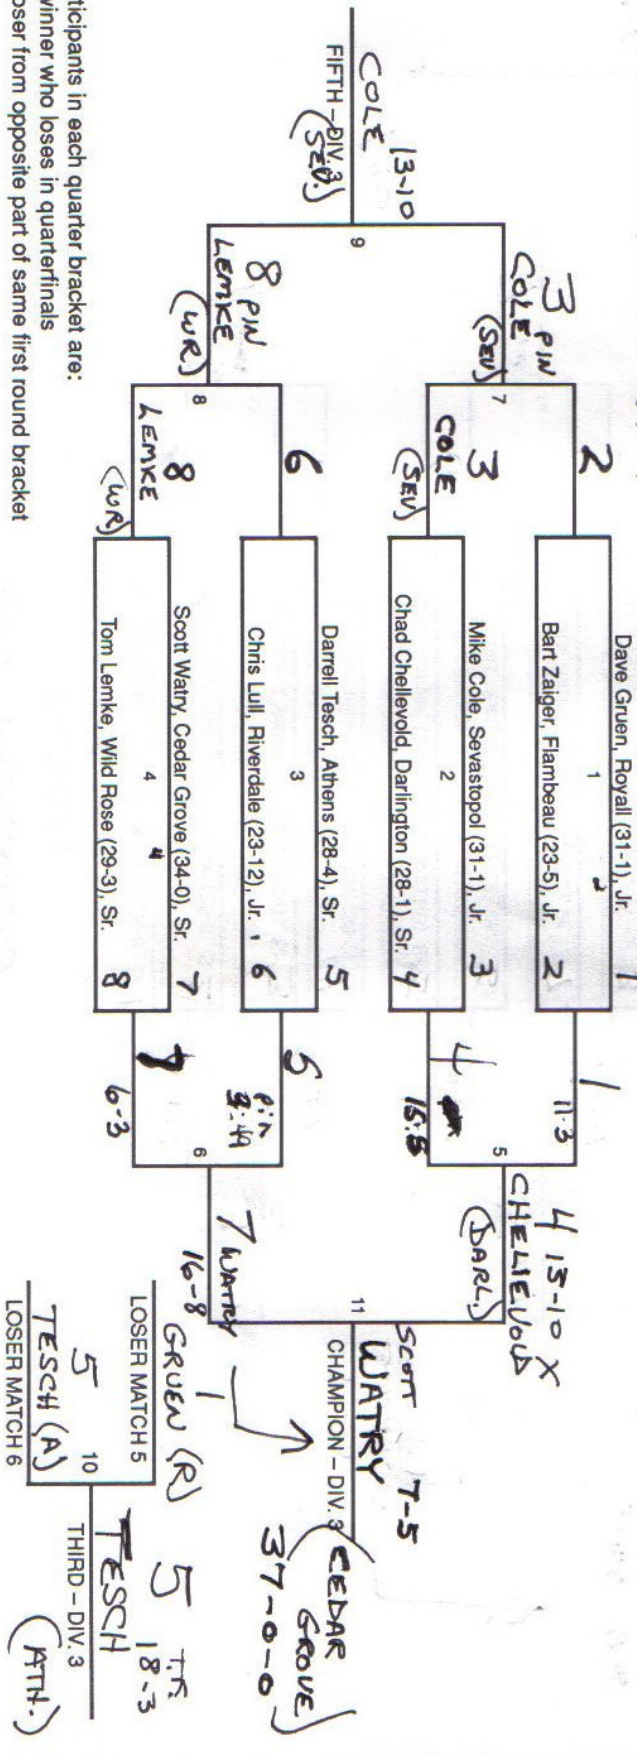

DIVISION 3

Consolation participants in each quarter bracket are:
(1) First round winner who loses in quarterfinals
(2) First round loser from opposite part of same first round bracket