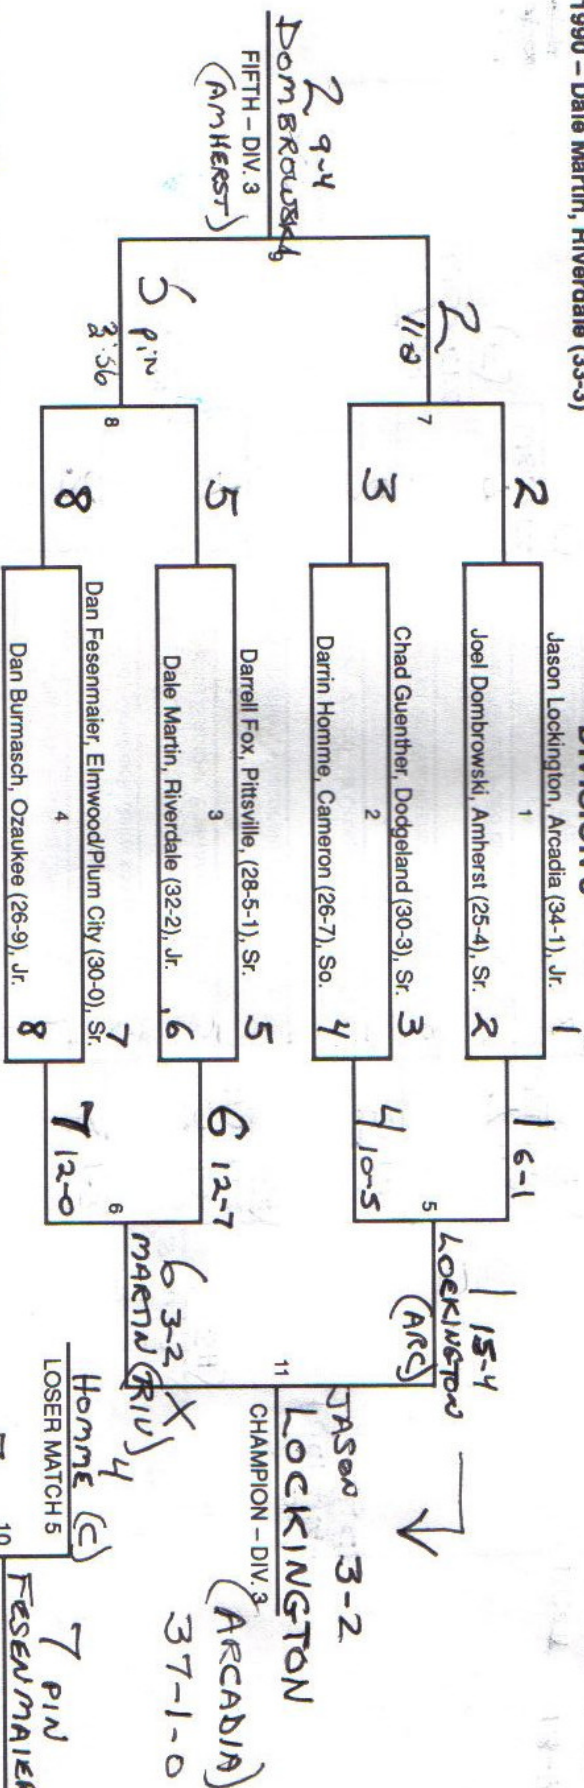

DIVISION 3

Consolation participants in each quarter bracket are:

- (1) First round winner who loses in quarterfinals
- (2) First round loser from opposite part of same first round bracket