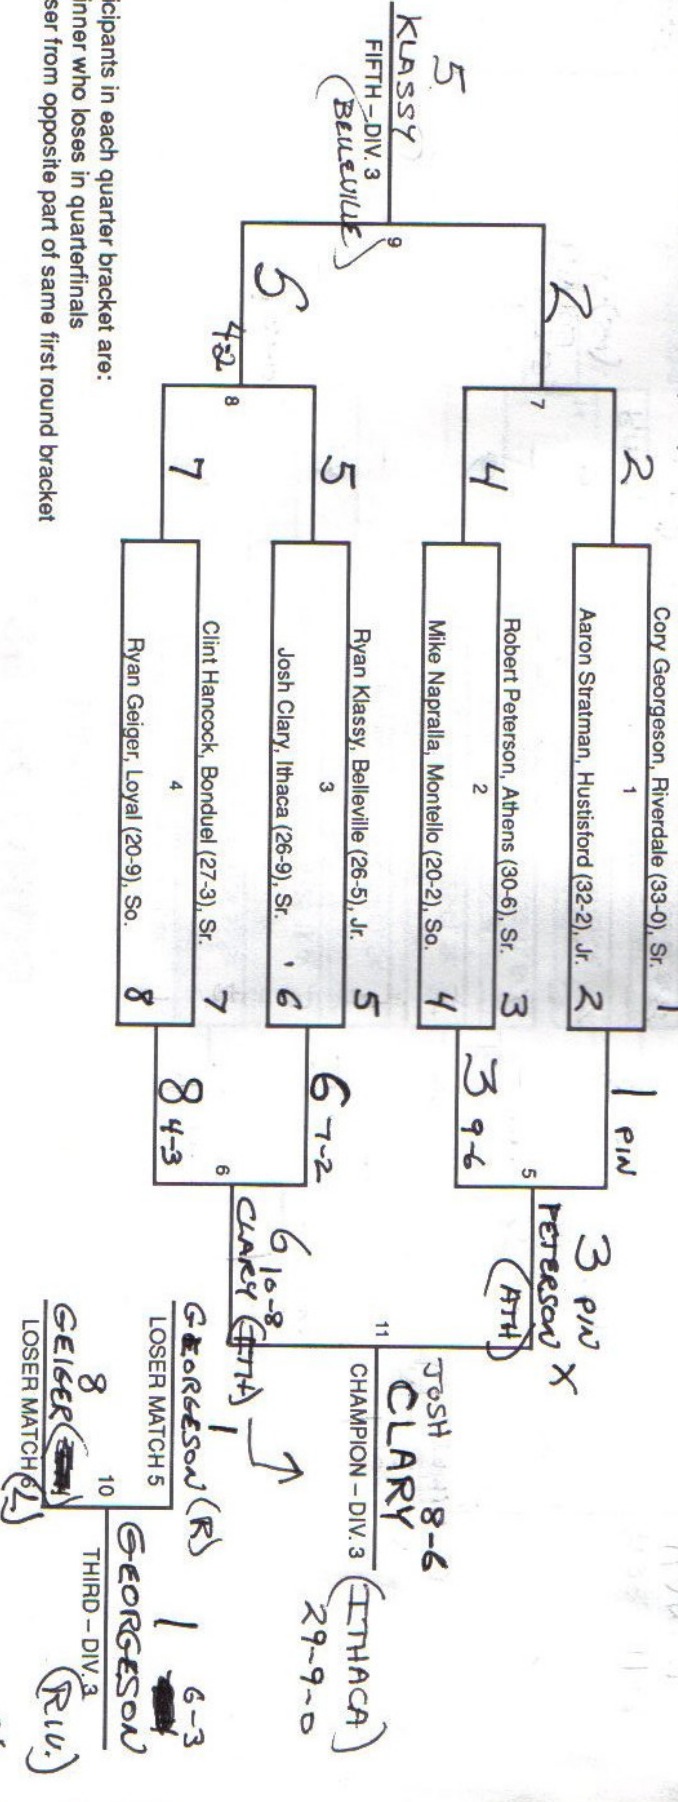

DIVISION 3

Consolation participants in each quarter bracket are:

- (1) First round winner who loses in quarterfinals
- (2) First round loser from opposite part of same first round bracket