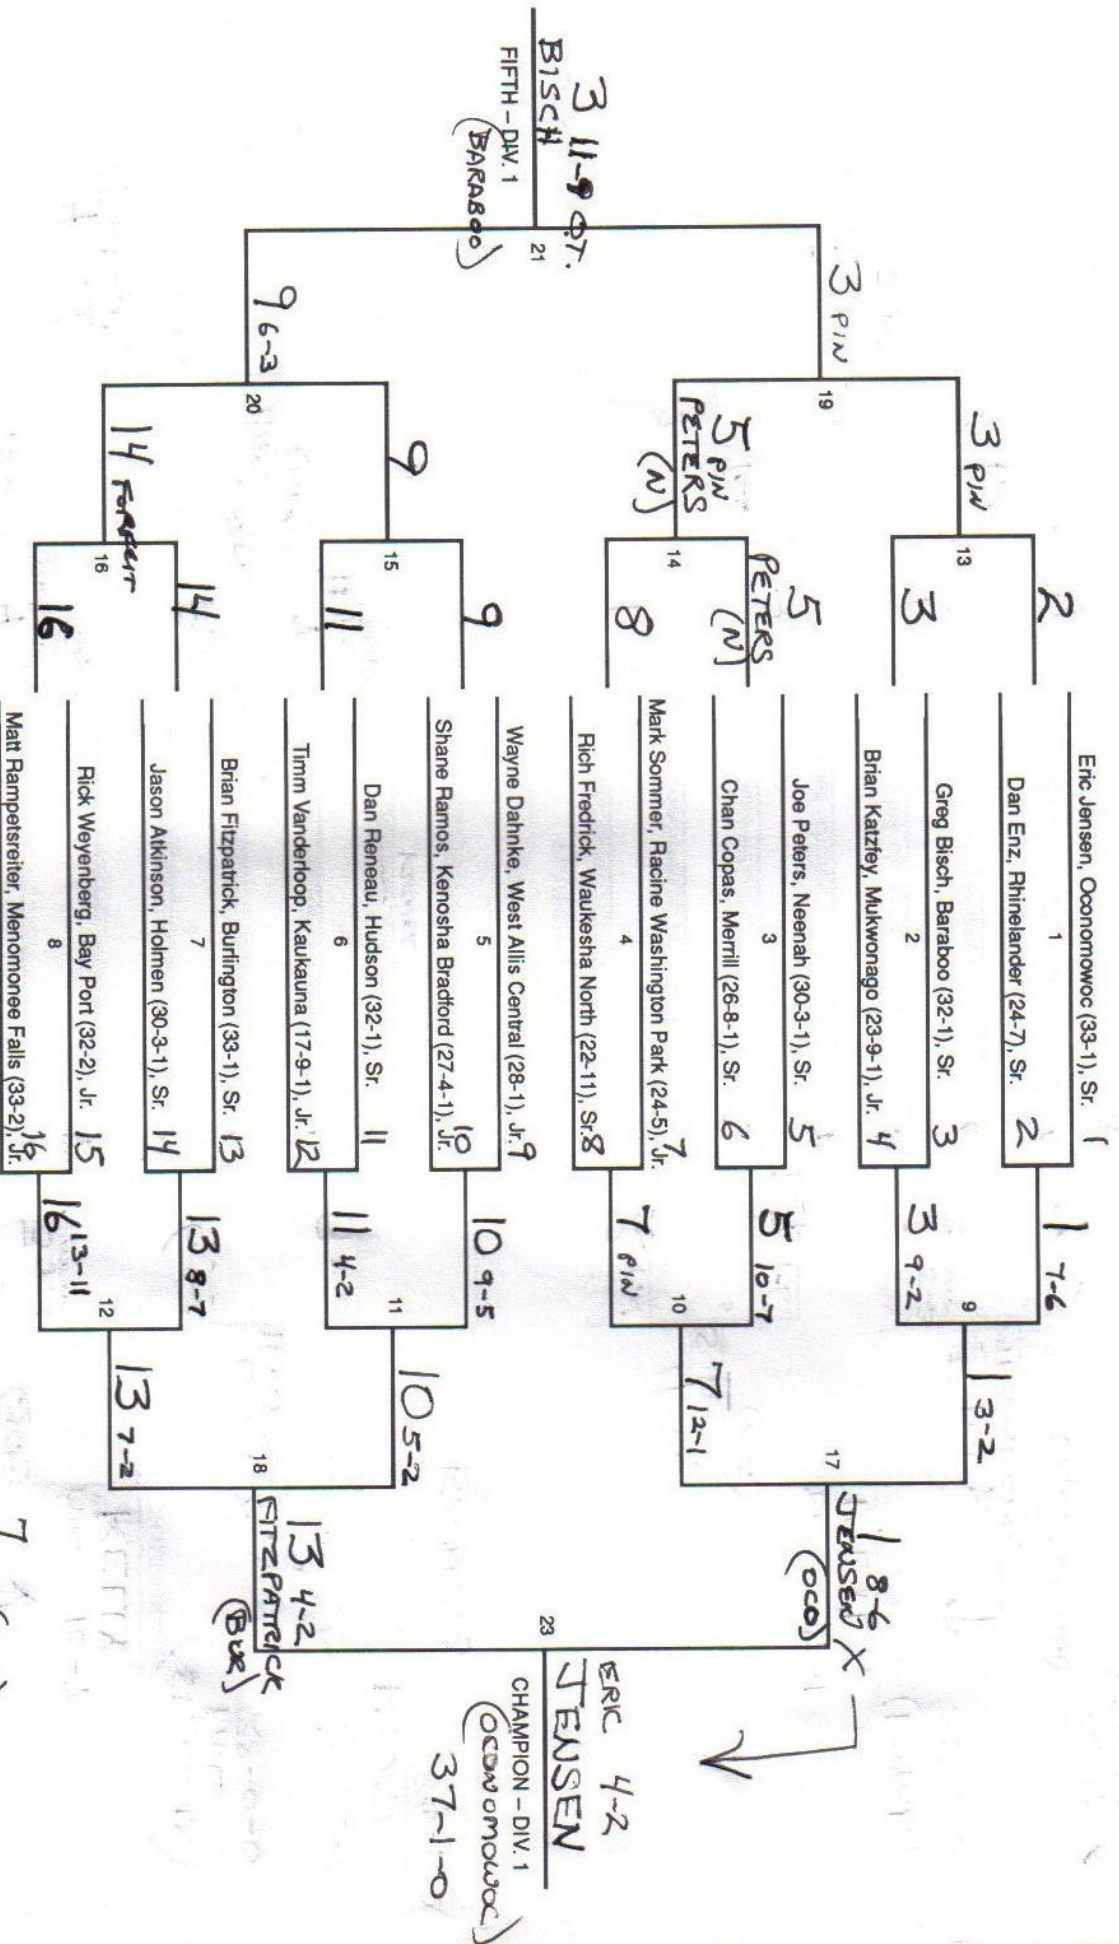

145 POUNDS

DIVISION 1

CLASS A 1990 - Marc Casetta, Hartford (34-1-1)

Consolation participants in each quarter bracket are:
(1) First round winner who loses in quarterfinals
(2) First round loser from opposite part of same first round bracket

7 Sommer (RWP) 7
LOSER MATCH 17
10 Rands (KB)
LOSER MATCH 18
7 Sommer (RWP) 7
THIRD - DIV. 1
Sommer (RWP)

23
ERIC 4-2
JENSEN
CHAMPION - DIV. 1
(Oconomowoc)
37-1-0