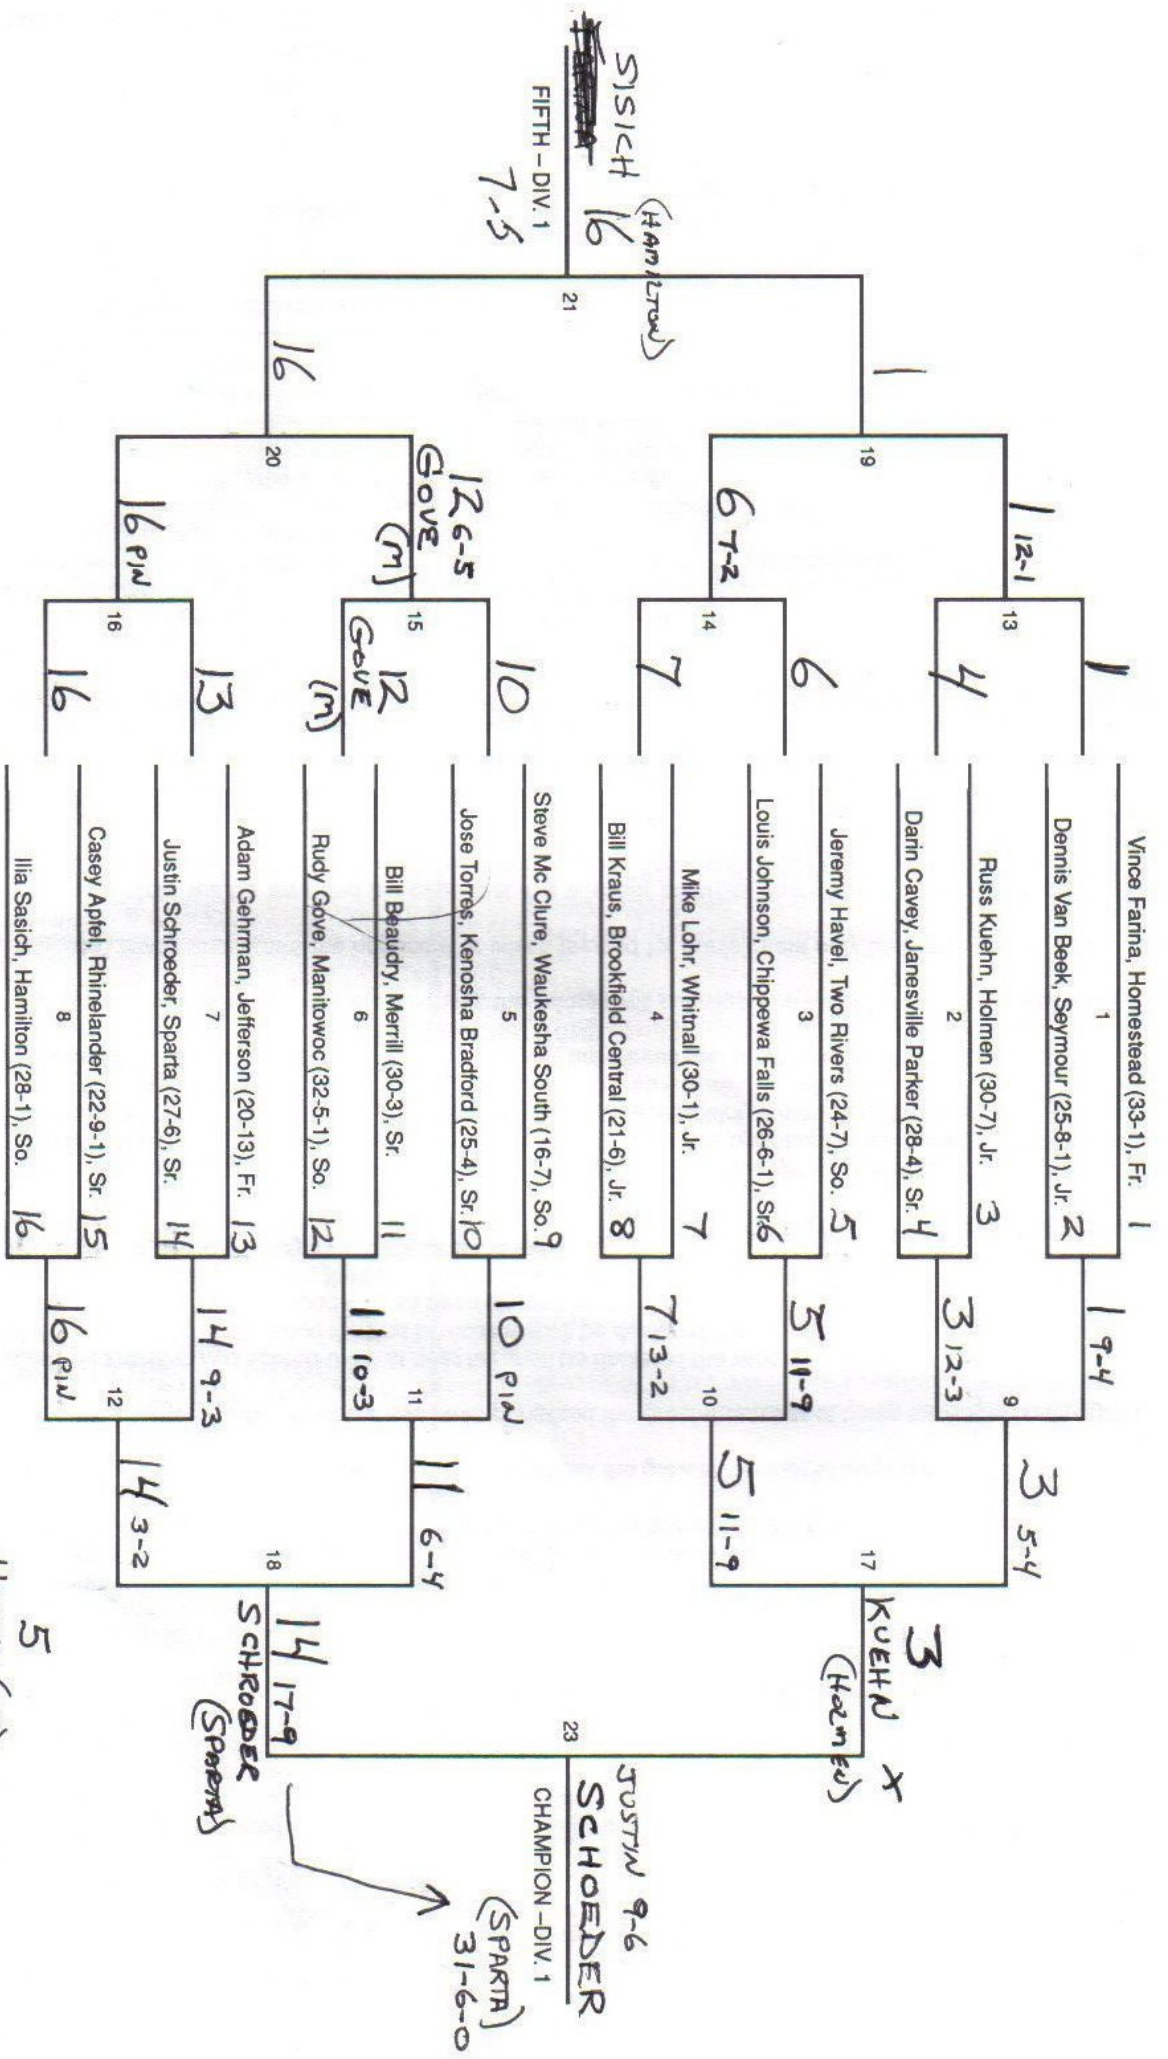

WRESTLING CHAMPIONSHIPS

OFFICIAL PROGRAM
\$2.00

103 POUNDS

DIVISION 1

Consolation participants in each quarter bracket are:
 (1) First round winner who loses in quarterfinals
 (2) First round loser from opposite part of same first round bracket

LOSER MATCH 17
 HAVEL (TRS) 5
 LOSER MATCH 18
 BEAUDRY (M) 11
 THIRD - DIV. 1
 BEAUDRY (MERRILL) 11-6-2

103 POUNDS

CLASS B 1990 - Aaron Sieracki, Richland Center (32-2)

DIVISION 2

CLASS C 1990 - Ryan Mielkie, Lomira (31-0)