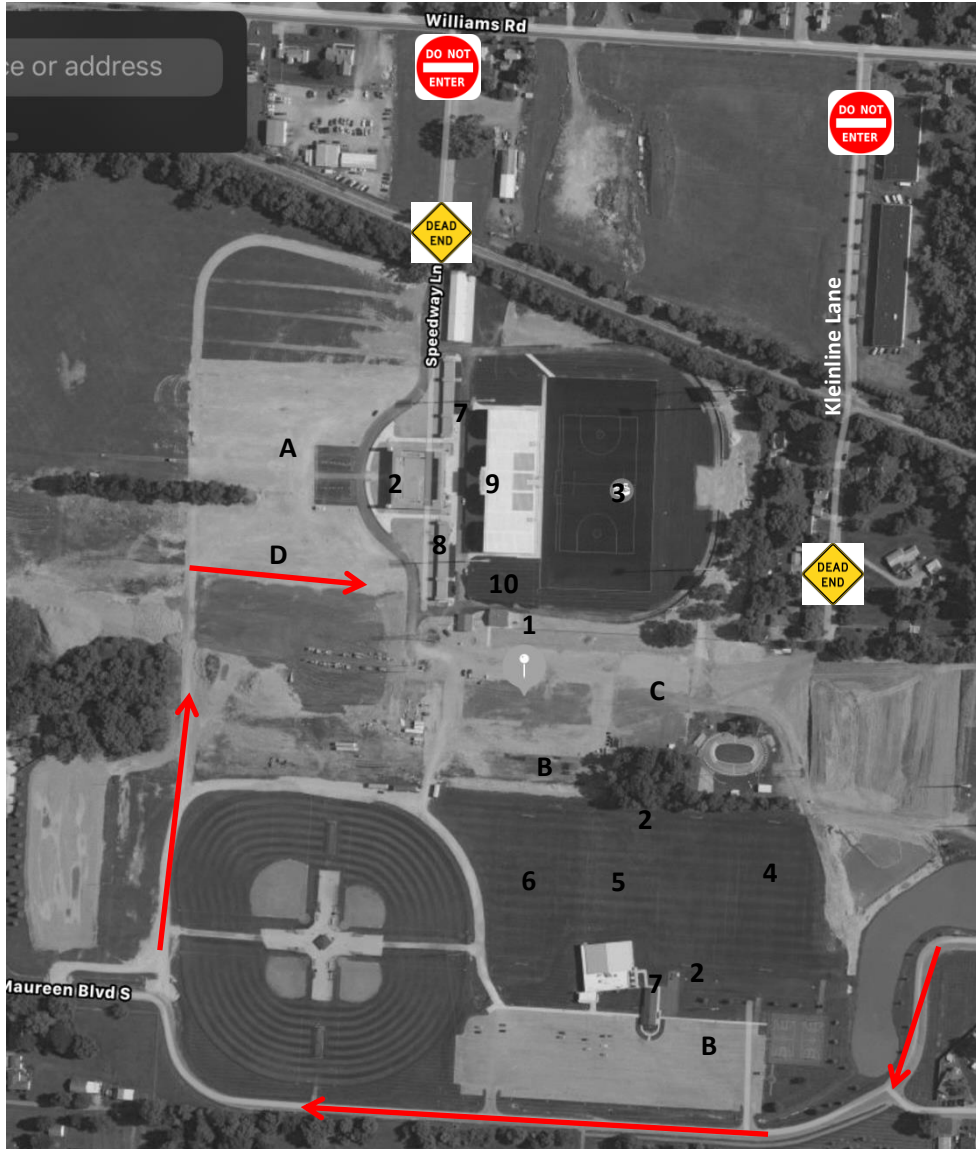

- 1 = Team Check-in/Entrance
- 2 = Spectator Entrances
- 3 = Stadium Field (Turf)
- 4 = Memorial Field (Grass)
- 5 = Warm-up for Memorial
- 6 = Warm-up for Stadium
- 7 = Restrooms

A = Spectator Parking for Stadium Field (#3)

B = Spectator Parking for Memorial Field (#4)

C = Team Bus Parking Area

D = Fan Gathering Area

Rugby Ohio High School State Championship

Fortress Obetz - 2050 Recreation Trail, Columbus, OH 43207

Site Map – Semi-Finals

Use the above address instead of a GoogleMap search for Fortress Obetz! There is construction which has the entrance from Williams Rd closed!

1 = Team Check-in/Entrance

3 = Stadium Field (Turf)

5 = Warm-up area for Memorial Field

7 = Restrooms

9 = Merchandise Area – Under Bleachers

A = Spectator Parking for Stadium Field (#3)

C = Team Bus Parking Area

2 = Spectator Entrances

4 = Memorial Field (Grass)

6 = Warm-up area for Stadium Field