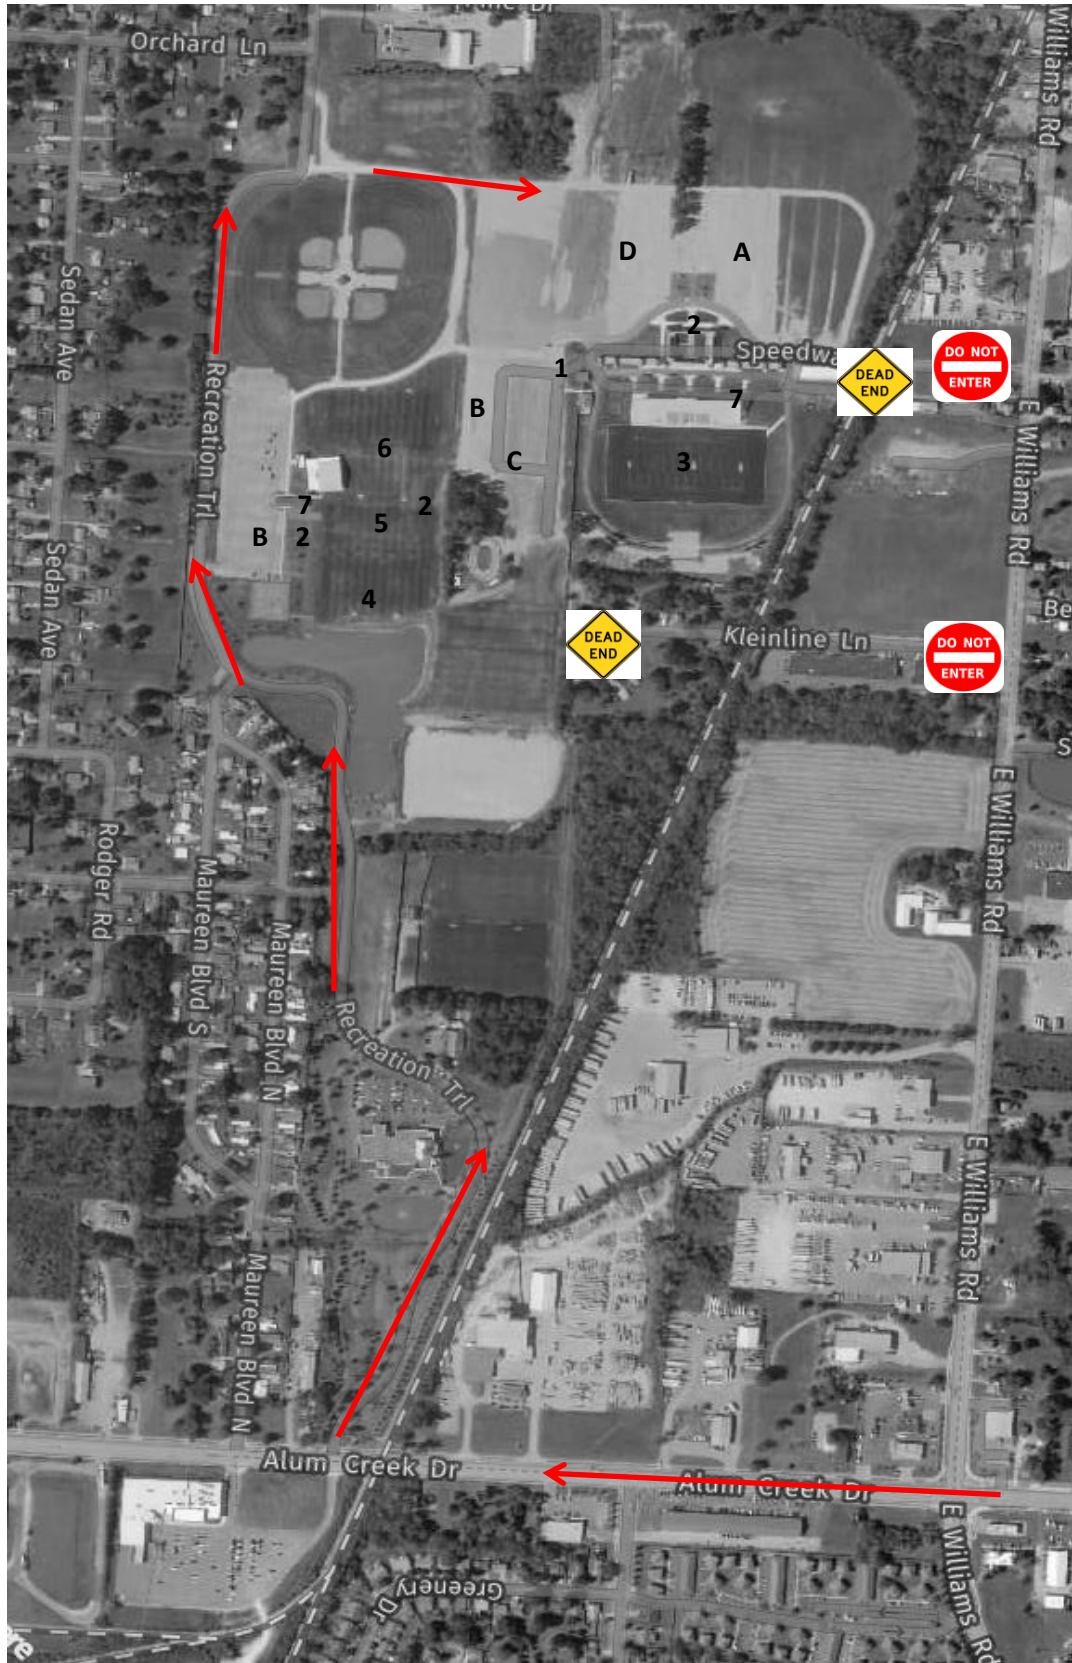

Rugby Ohio High School State Championship

Fortress Obetz – 2050 Recreation Trail, Columbus, OH 43207
Site Map – Semi-Finals

Use the above address instead of a GoogleMap search for Fortress Obetz! There is construction which has the entrance from Williams Road closed!

- 1 = Team Check-in/Entrance
- 2 = Spectator Entrances
- 3 = Stadium Field (Turf)
- 4 = Memorial Field (Grass)
- 5 = Warm-up for Memorial
- 6 = Warm-up for Stadium
- 7 = Restrooms

A = Spectator Parking for Stadium Field (#3)

B = Spectator Parking for Memorial Field (#4)

C = Team Bus Parking Area

D = Fan Gathering Area

Rugby Ohio High School State Championship

Fortress Obetz - 2050 Recreation Trail, Columbus, OH 43207

Site Map – Semi-Finals

Use the above address instead of a GoogleMap search for Fortress Obetz! There is construction which has the entrance from Williams Rd closed!

1 = Team Check-in/Entrance

3 = Stadium Field (Turf)

5 = Warm-up area for Memorial Field