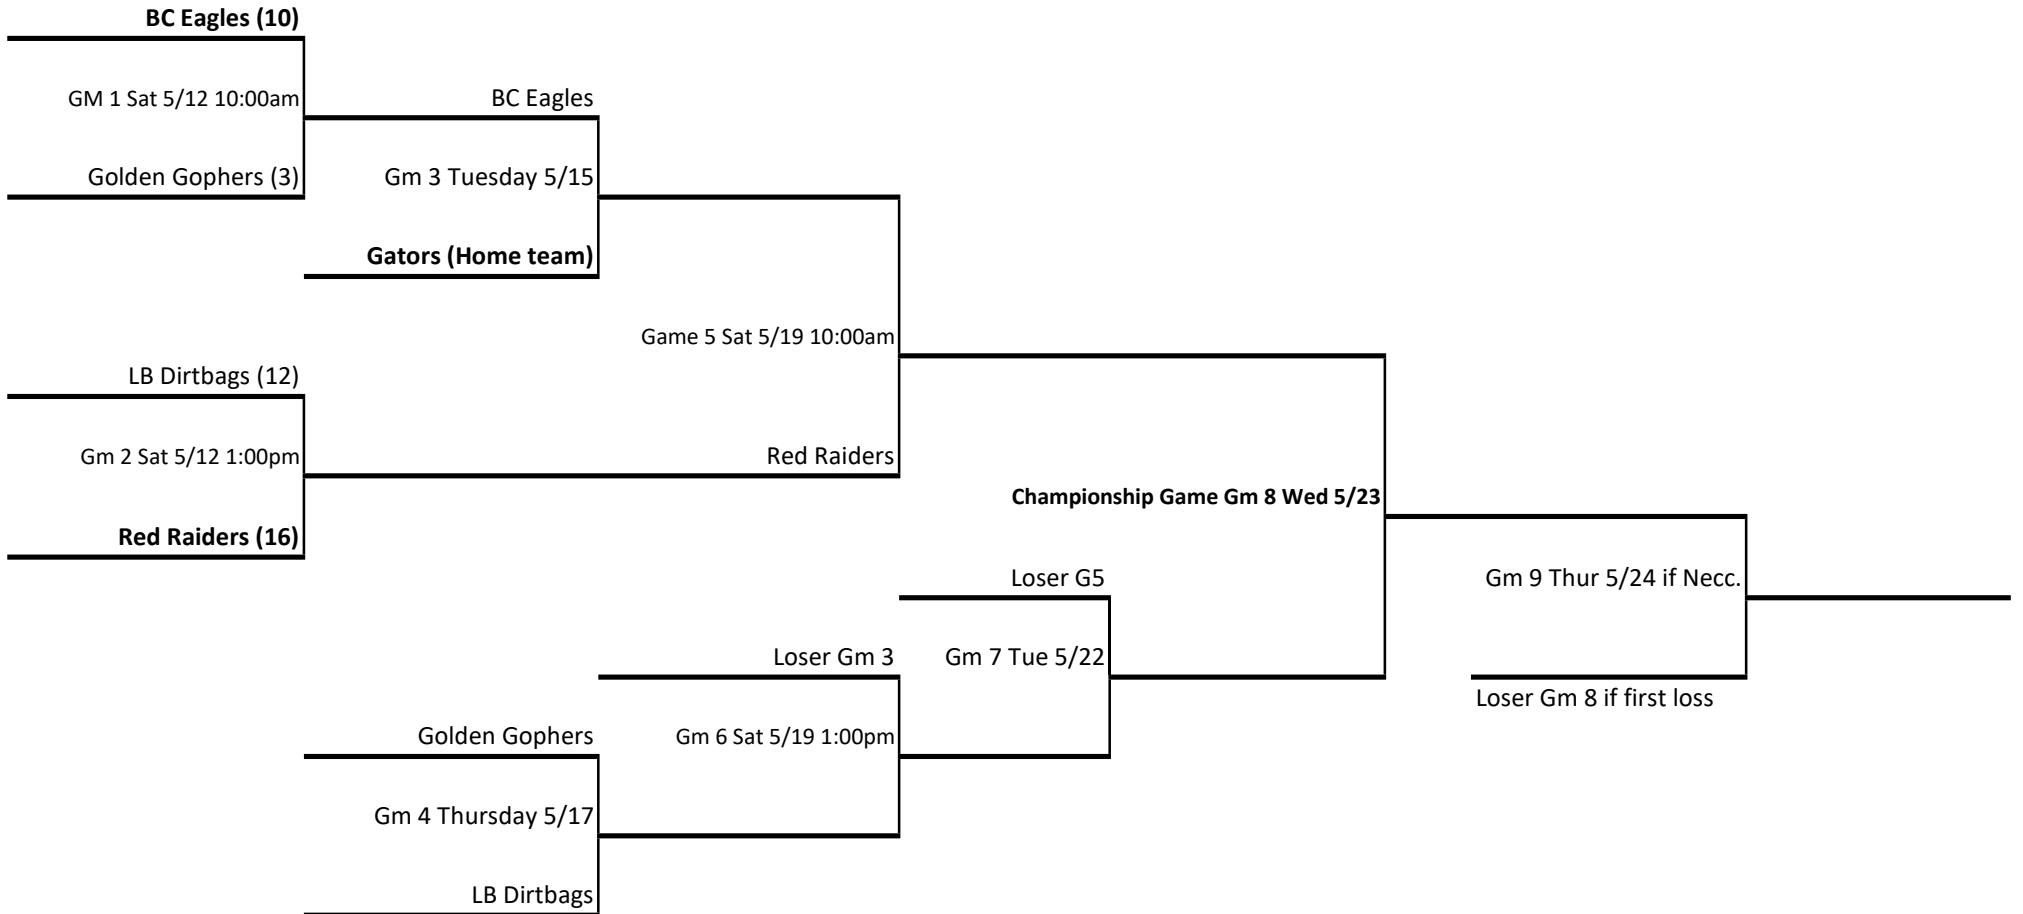

2018 NMVLL Single A Local Tournament

All weekday games start at 5pm

Games 4 and on, the home team is decided by a coin flip prior to game.