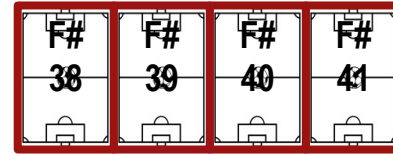

Soccer Complex of Racine SCORE

9509 Dunkelow Road
Franksville, WI 53126
(262)898-1092

9v9 }

{4v4

NO DOGS ALLOWED

{ 4v4

7v7 }

NORTH LOT

WEST PARKING LOT

REFEREE PARKING

Pavilion

Small & Speedy Zone

CENTER PARKING LOT

{ U11/U12

{ U5 - U8

U11/U12 }

{ U5 - U8

7v7 }

NORTH

FRANKSVILLE PARK
ENTRANCE/EXIT
TO HWY K