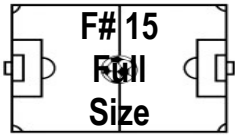

WEST PARKING LOT

REFEREE PARKING

Pavilion

Small & Speedy Zone

CENTER PARKING LOT

{ U11/U12

{ U5 - U8

U11/U12 }