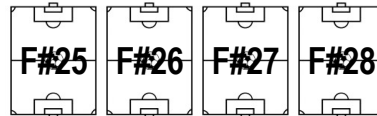

WEST PARKING LOT

REFEREE PARKING

Pavilion

Small & Speedy Zone

CENTER PARKING LOT

{ U11/U12

{ U5 - U8

U11/U12 }