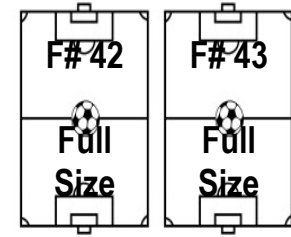

Soccer Complex of Racine SCORE

9509 Dunkelow Road
Franksville, WI 53126
(262)898-1092

9v9 }

{4v4

NO DOGS ALLOWED

{ 4v4

7v7 }

NORTH LOT

WEST PARKING LOT

REFEREE PARKING

Pavilion

Small & Speedy Zone

CENTER PARKING LOT

{ U11/U12

{ U5 - U8

U11/U12 }

{ U5 - U8

7v7 }

NORTH

FRANKSVILLE PARK
ENTRANCE/EXIT
TO HWY K