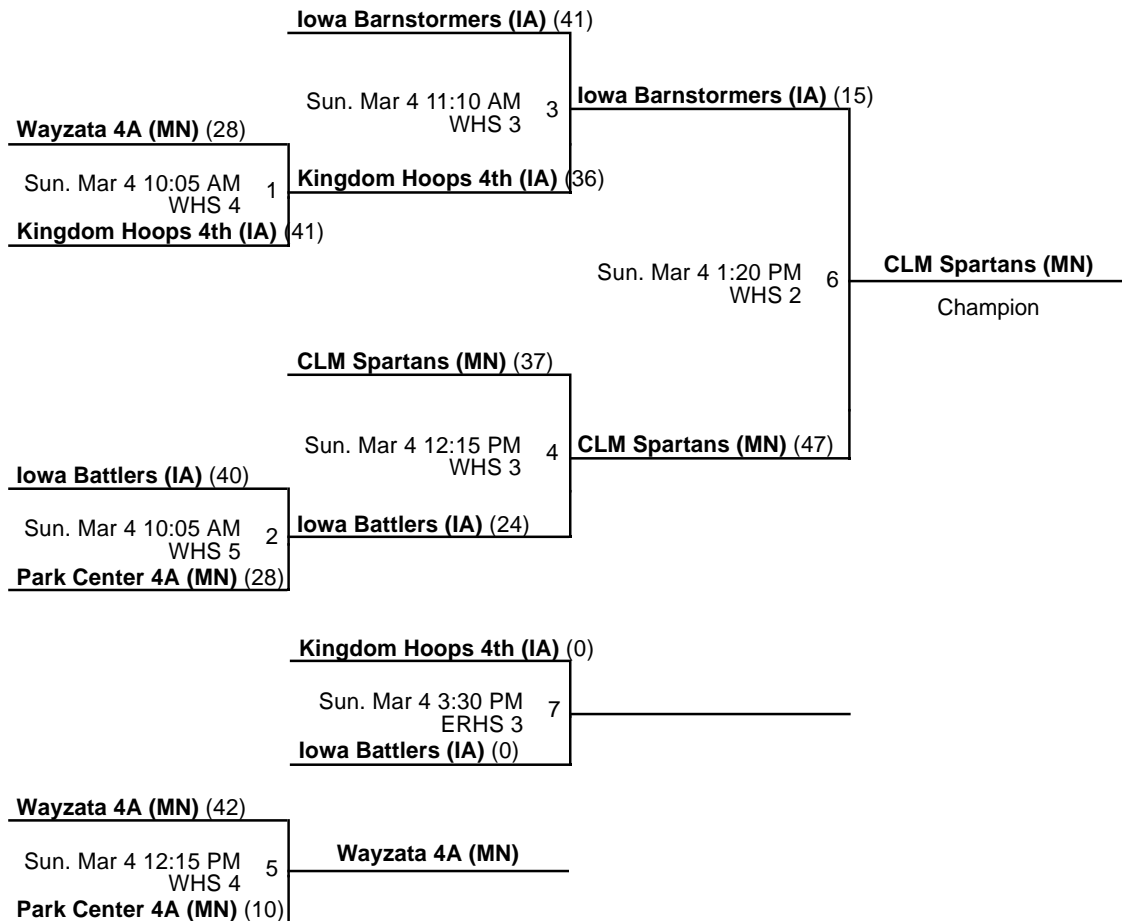

Venues

WMS - Woodbury Middle School

Courts

1 - 1

2 - 2

3 - 3

Powered by Exposure Basketball Events

Boys Border Battle 2018
4th A Championship
Mar 3-4, 2018

ERHS 3 - East Ridge High School Court 3
WHS 2 - Woodbury High School Court 2
WHS 3 - Woodbury High School Court 3
WHS 4 - Woodbury High School Court 4
WHS 5 - Woodbury High School Court 5

Boys Border Battle 2018