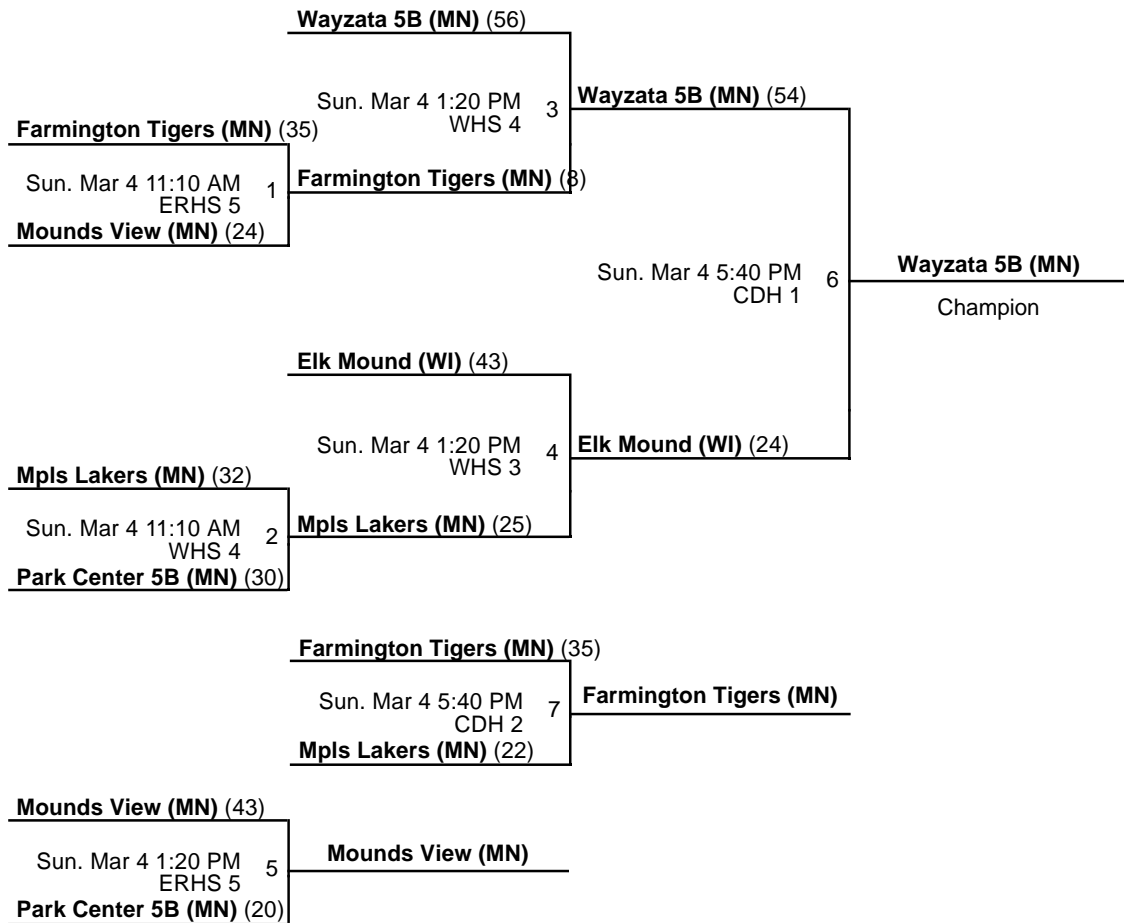

Venues

WMS - Woodbury Middle School

Courts

2 - 2

3 - 3

Powered by Exposure Basketball Events

Boys Border Battle 2018
5th B Championship
Mar 3-4, 2018

CDH 1 - Cretin-Derham Hall Court 1 CDH 2 - Cretin-Derham Hall Court 2
ERHS 5 - East Ridge High School Court 5
WHS 3 - Woodbury High School Court 3
WHS 4 - Woodbury High School Court 4