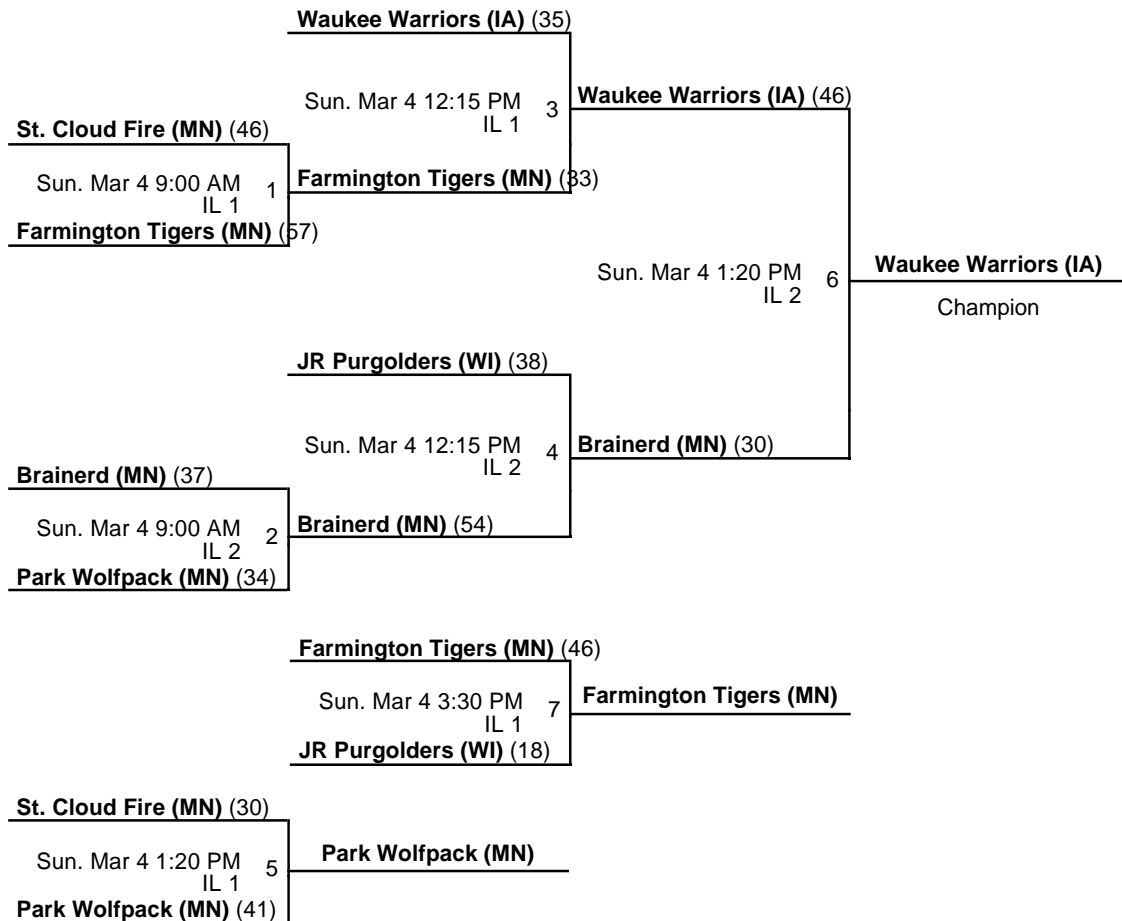

Venues

IL - Island Lake Elementary School

Courts

1 - 1

2 - 2

Powered by Exposure Basketball Events

Boys Border Battle 2018
6th A Championship
Mar 3-4, 2018

IL 1 - Island Lake Elementary School Court 1