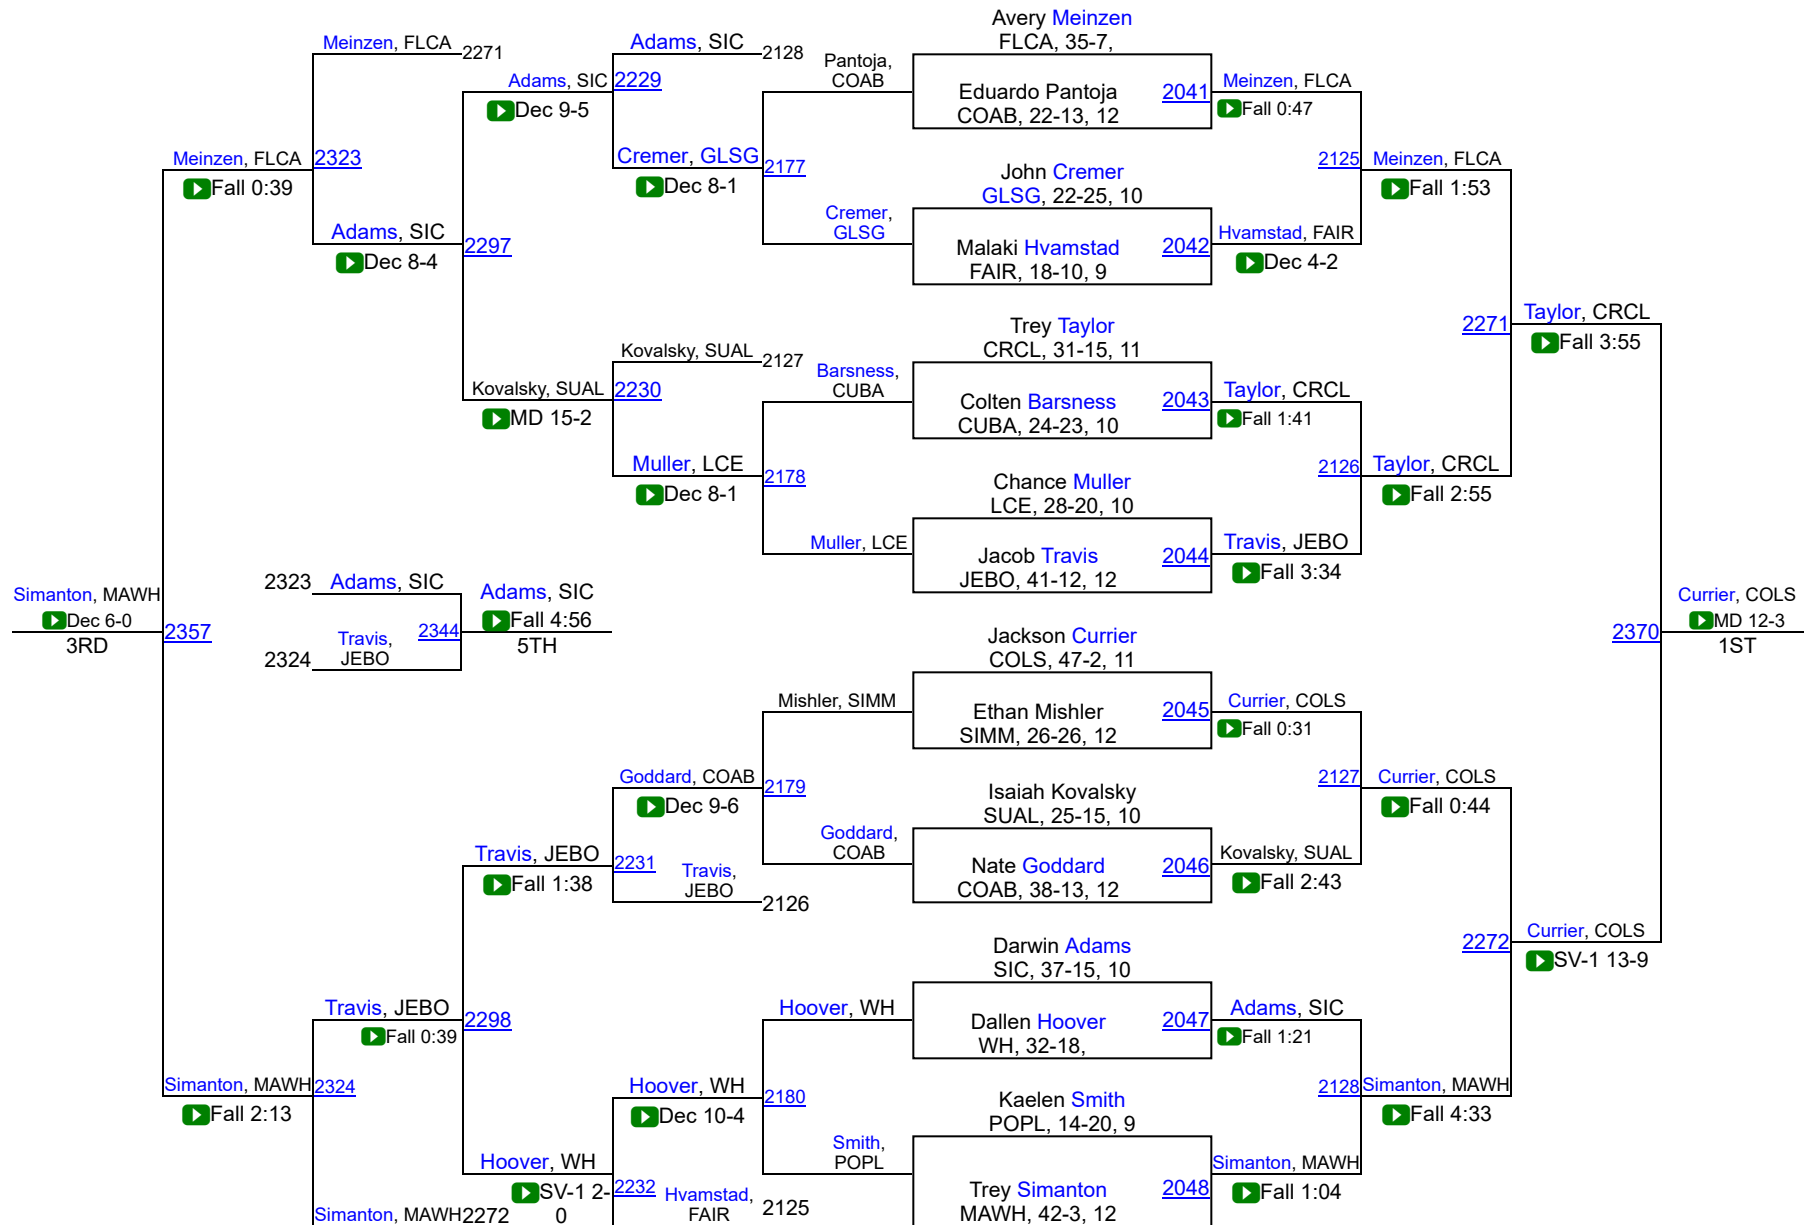

2018 MHSA State Championships

B/C - 138