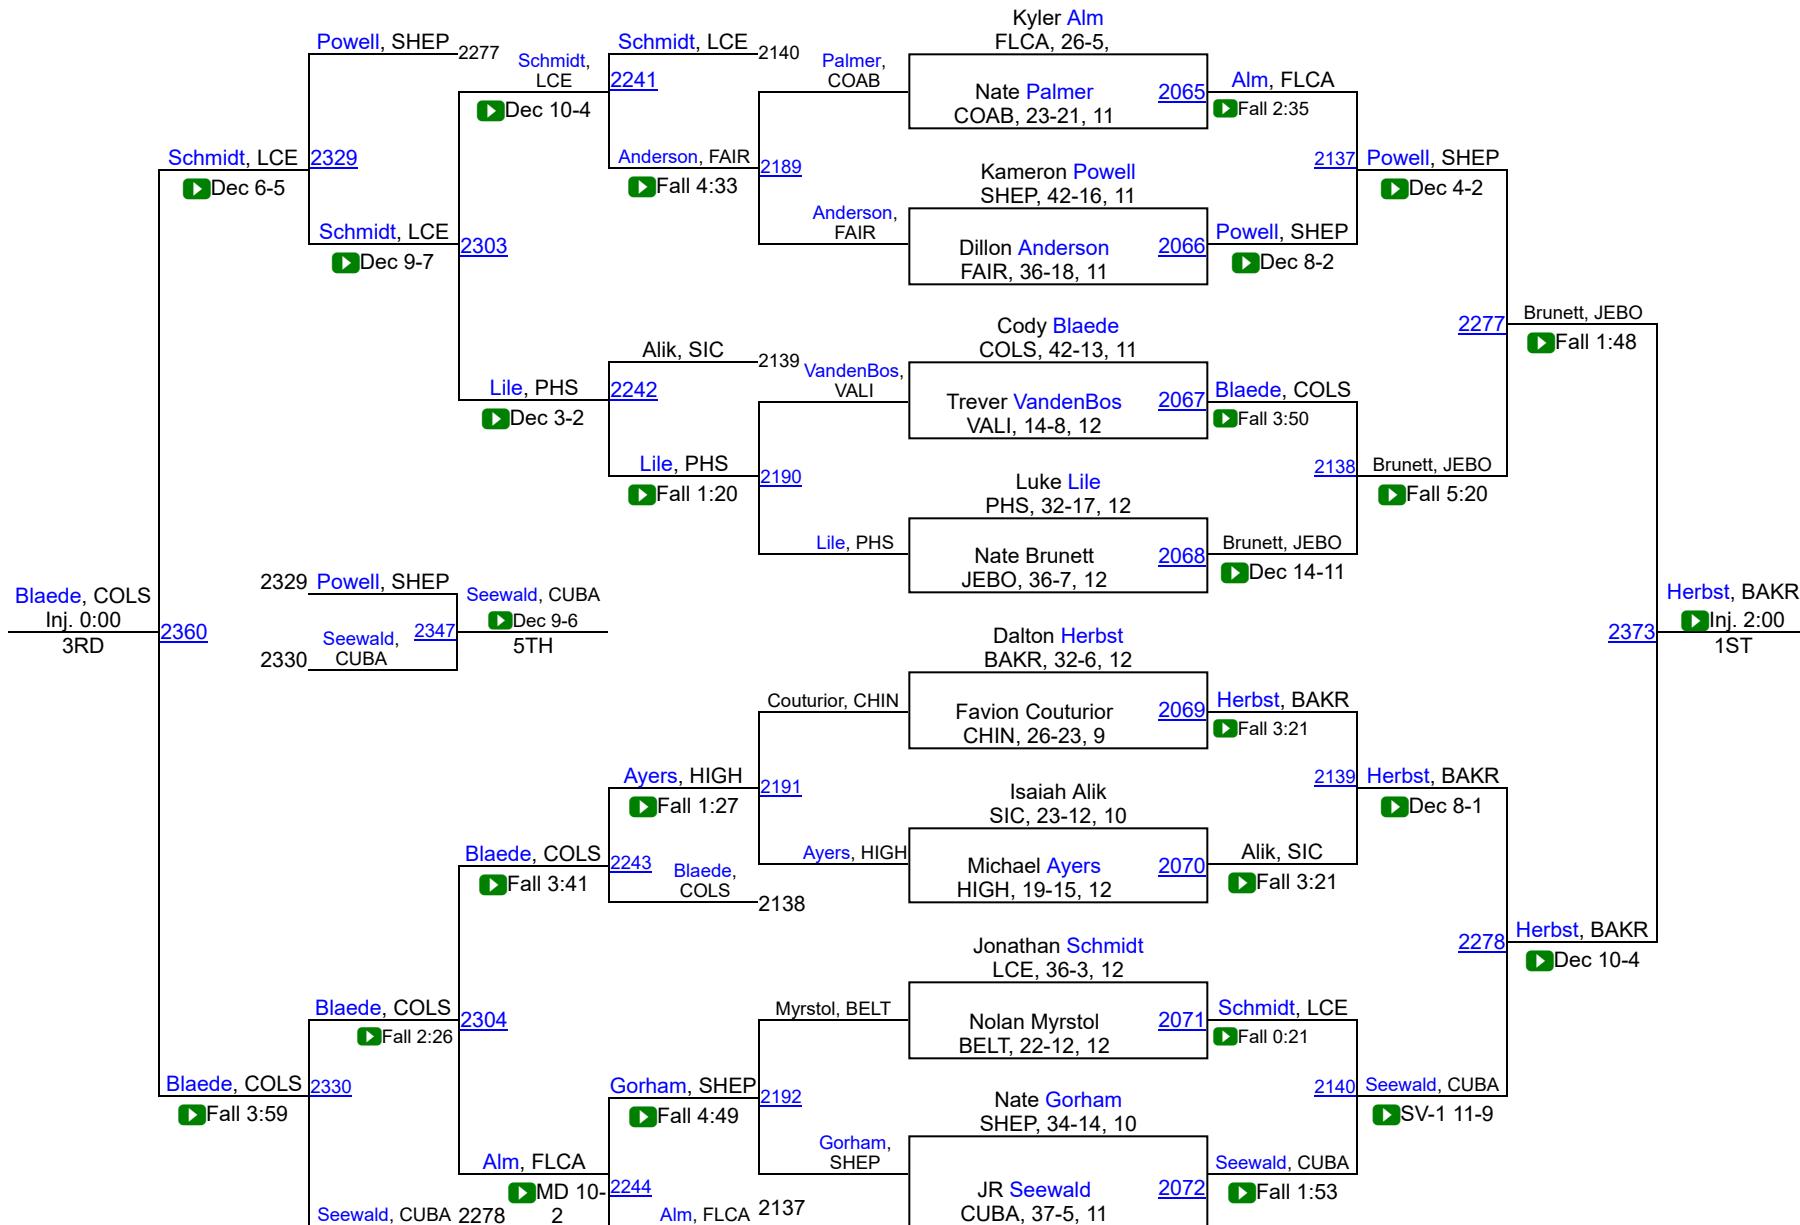

2018 MHSА State B Wrestling Tournament

MetraPark Billings

February 9-10, 2018

| <u>Place</u> | <u>School</u> | <u>Team Points</u> |
|--------------|--------------------------|--------------------|
| 1 | Colstrip | 196 |
| 2 | Lincoln Co. (Eureka) | 127.5 |
| 3 | Glasgow | 120.5 |
| | Huntley Project (Worden) | 101.5 |
| | Forsyth | 89 |
| | Thompson Falls | 88.5 |
| | Malta / Whitewater | 88 |
| | Florence-Carlton | 80 |
| | Jefferson (Boulder) | 75 |
| | Broadwater (Townsend) | 65.5 |
| | Shepherd | 63 |
| | Saint Ignatius / Charlo | 60 |
| | Plains / Hot Springs | 56.5 |
| | Whitehall | 54 |
| | Wolf Point | 32.5 |
| | Baker | 26 |
| | Columbus / Absarokee | 24 |
| | Choteau | 23.5 |
| | Fairfield | 23 |
| | Harlem | 23 |
| | Poplar | 22 |
| | Cut Bank | 14 |
| | Shelby | 11 |
| | Anaconda | 1 |

2018 MHSА State C Wrestling Tournament

MetraPark – Billings, MT

February 9-10, 2018

| <u>Place</u> | <u>School</u> | <u>Team Points</u> |
|--------------|----------------------------|--------------------|
| 1 | Circle | 80 |
| 2 | Chinook | 43 |
| 3 | Valier | 36 |
| | Cascade | 20 |
| | Superior / Alberton | 15 |
| | Arlee | 13 |
| | Fort Benton / Big Sandy | 12 |
| | Great Falls Central / MSDB | 12 |
| | Simms | 6 |
| | Powder River Co. (Broadus) | 5 |
| | Highwood | 3 |

2018 MHS State Championships

B/C - 145

2018 MHSA State Championships

B/C - 152

2018 MHSA State Championships

B/C - 160

2018 MHSA State Championships

B/C - 170