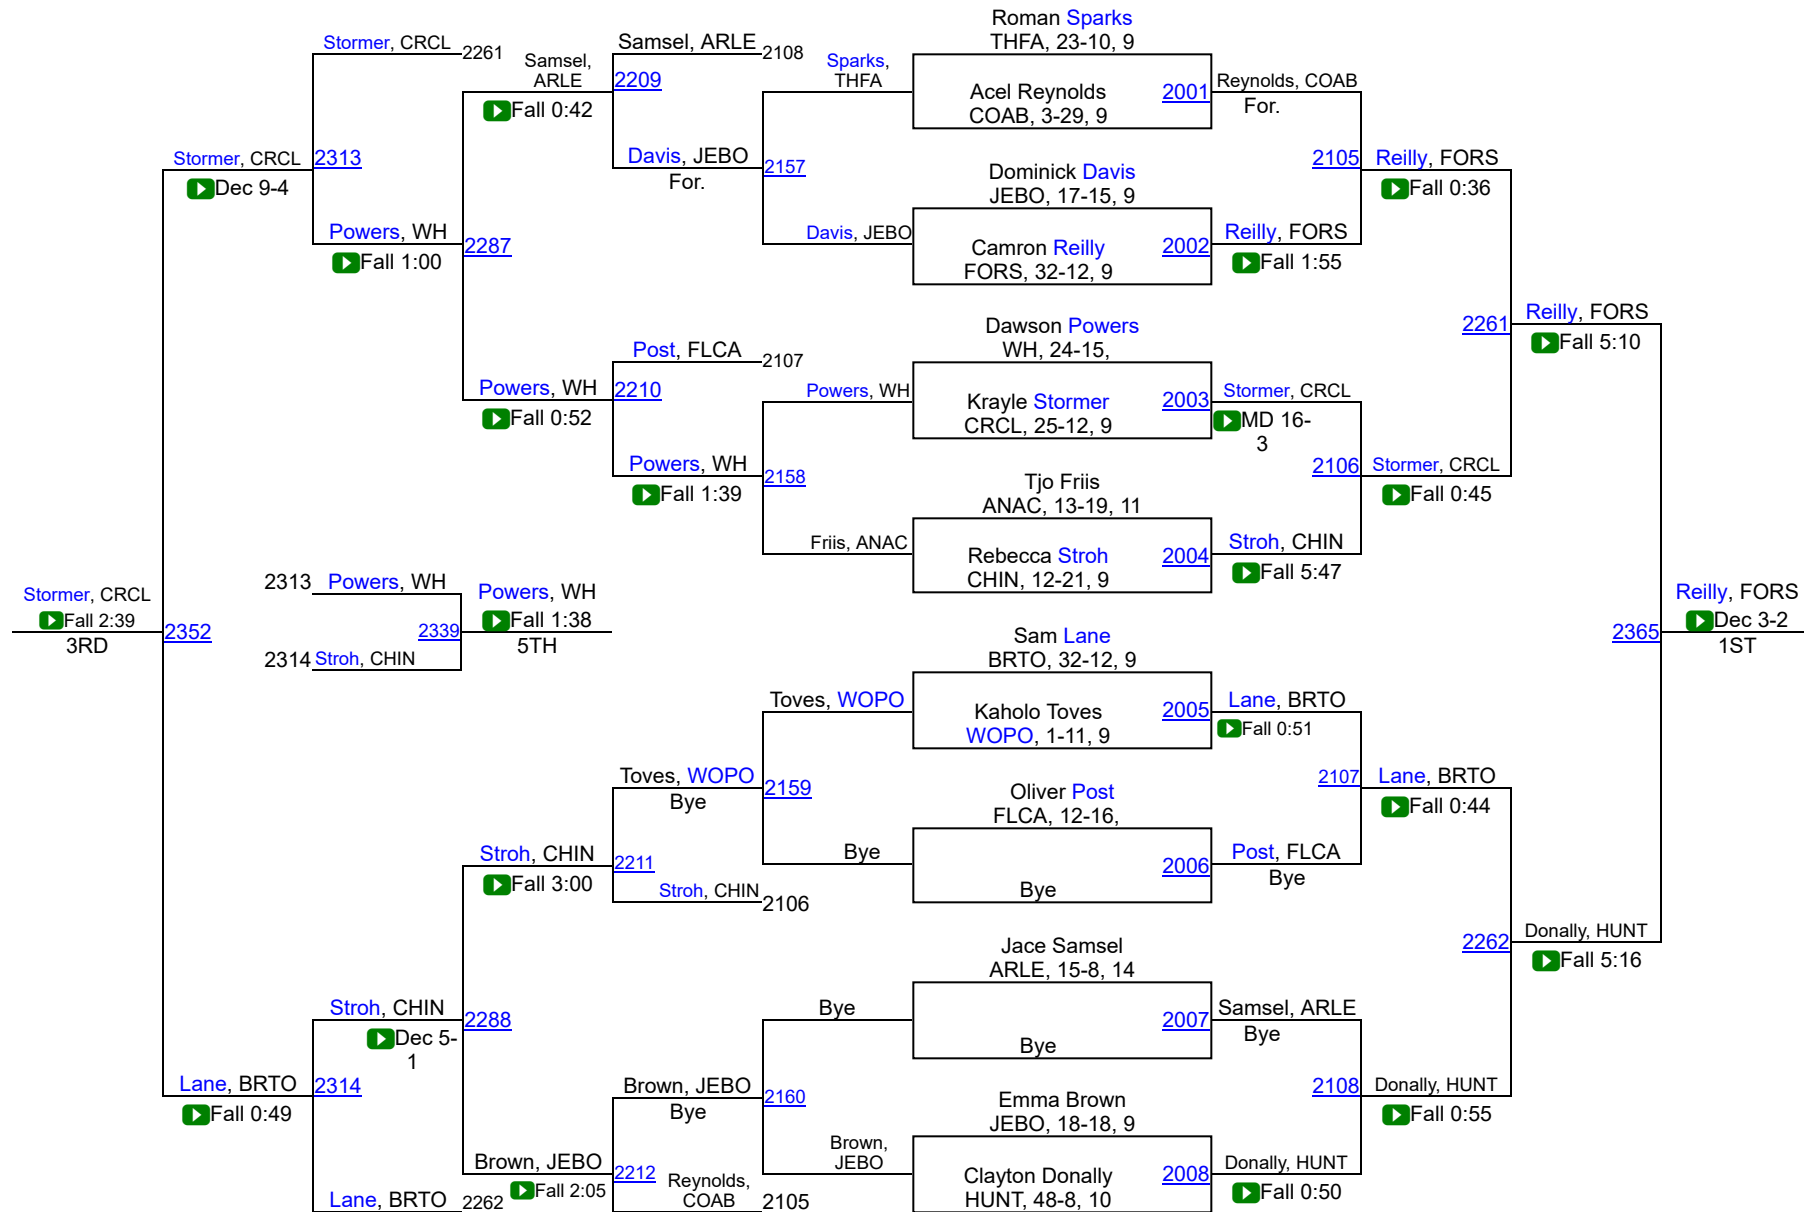

2018 MHSA State Championships

B/C - 103