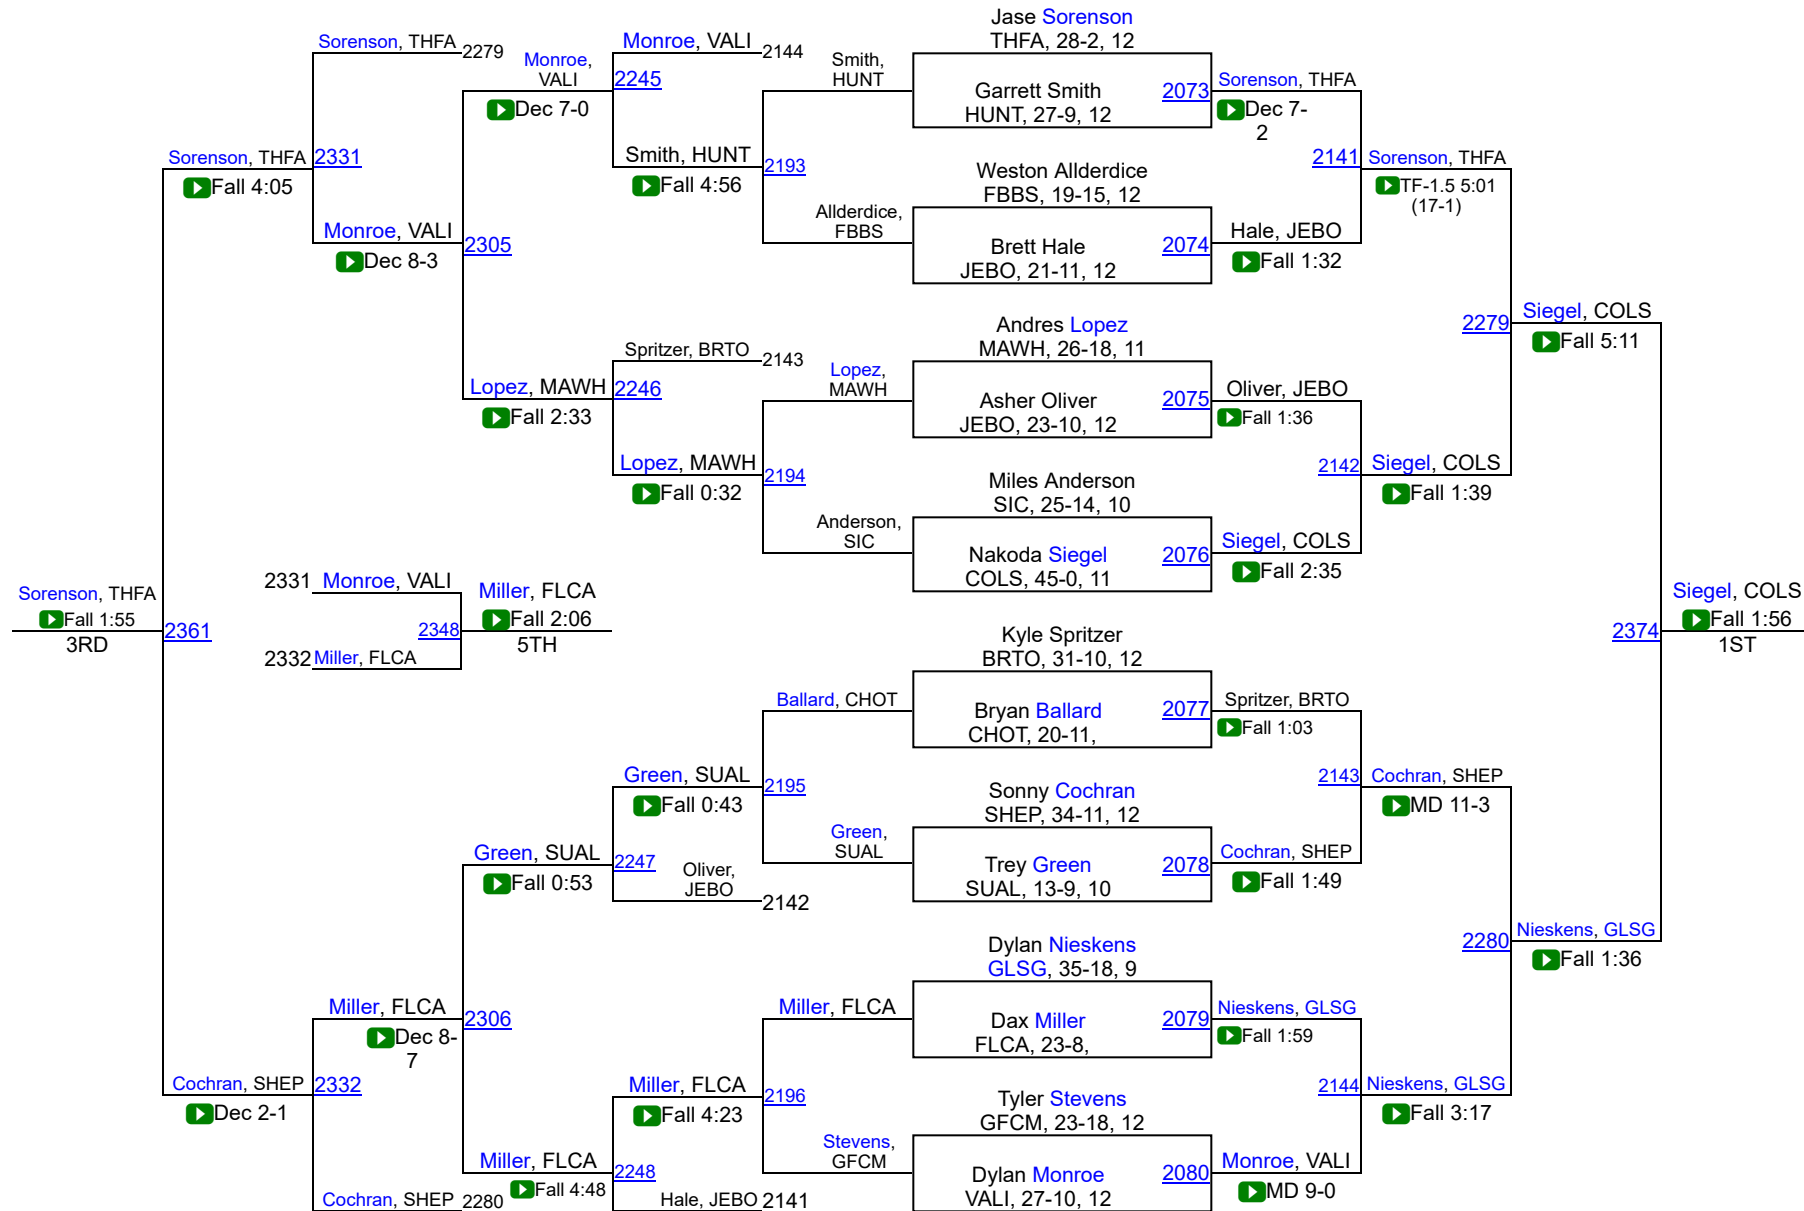

2018 MHSА State B Wrestling Tournament

MetraPark Billings

February 9-10, 2018

| <u>Place</u> | <u>School</u> | <u>Team Points</u> |
|--------------|--------------------------|--------------------|
| 1 | Colstrip | 196 |
| 2 | Lincoln Co. (Eureka) | 127.5 |
| 3 | Glasgow | 120.5 |
| | Huntley Project (Worden) | 101.5 |
| | Forsyth | 89 |
| | Thompson Falls | 88.5 |
| | Malta / Whitewater | 88 |
| | Florence-Carlton | 80 |
| | Jefferson (Boulder) | 75 |
| | Broadwater (Townsend) | 65.5 |
| | Shepherd | 63 |
| | Saint Ignatius / Charlo | 60 |
| | Plains / Hot Springs | 56.5 |
| | Whitehall | 54 |
| | Wolf Point | 32.5 |
| | Baker | 26 |
| | Columbus / Absarokee | 24 |
| | Choteau | 23.5 |
| | Fairfield | 23 |
| | Harlem | 23 |
| | Poplar | 22 |
| | Cut Bank | 14 |
| | Shelby | 11 |
| | Anaconda | 1 |

2018 MHSА State C Wrestling Tournament

MetraPark – Billings, MT

February 9-10, 2018

| <u>Place</u> | <u>School</u> | <u>Team Points</u> |
|--------------|----------------------------|--------------------|
| 1 | Circle | 80 |
| 2 | Chinook | 43 |
| 3 | Valier | 36 |
| | Cascade | 20 |
| | Superior / Alberton | 15 |
| | Arlee | 13 |
| | Fort Benton / Big Sandy | 12 |
| | Great Falls Central / MSDB | 12 |
| | Simms | 6 |
| | Powder River Co. (Broadus) | 5 |
| | Highwood | 3 |

2018 MHS State Championships

B/C - 145

2018 MHSA State Championships

B/C - 152

2018 MHSA State Championships

B/C - 160

2018 MHSA State Championships

B/C - 170