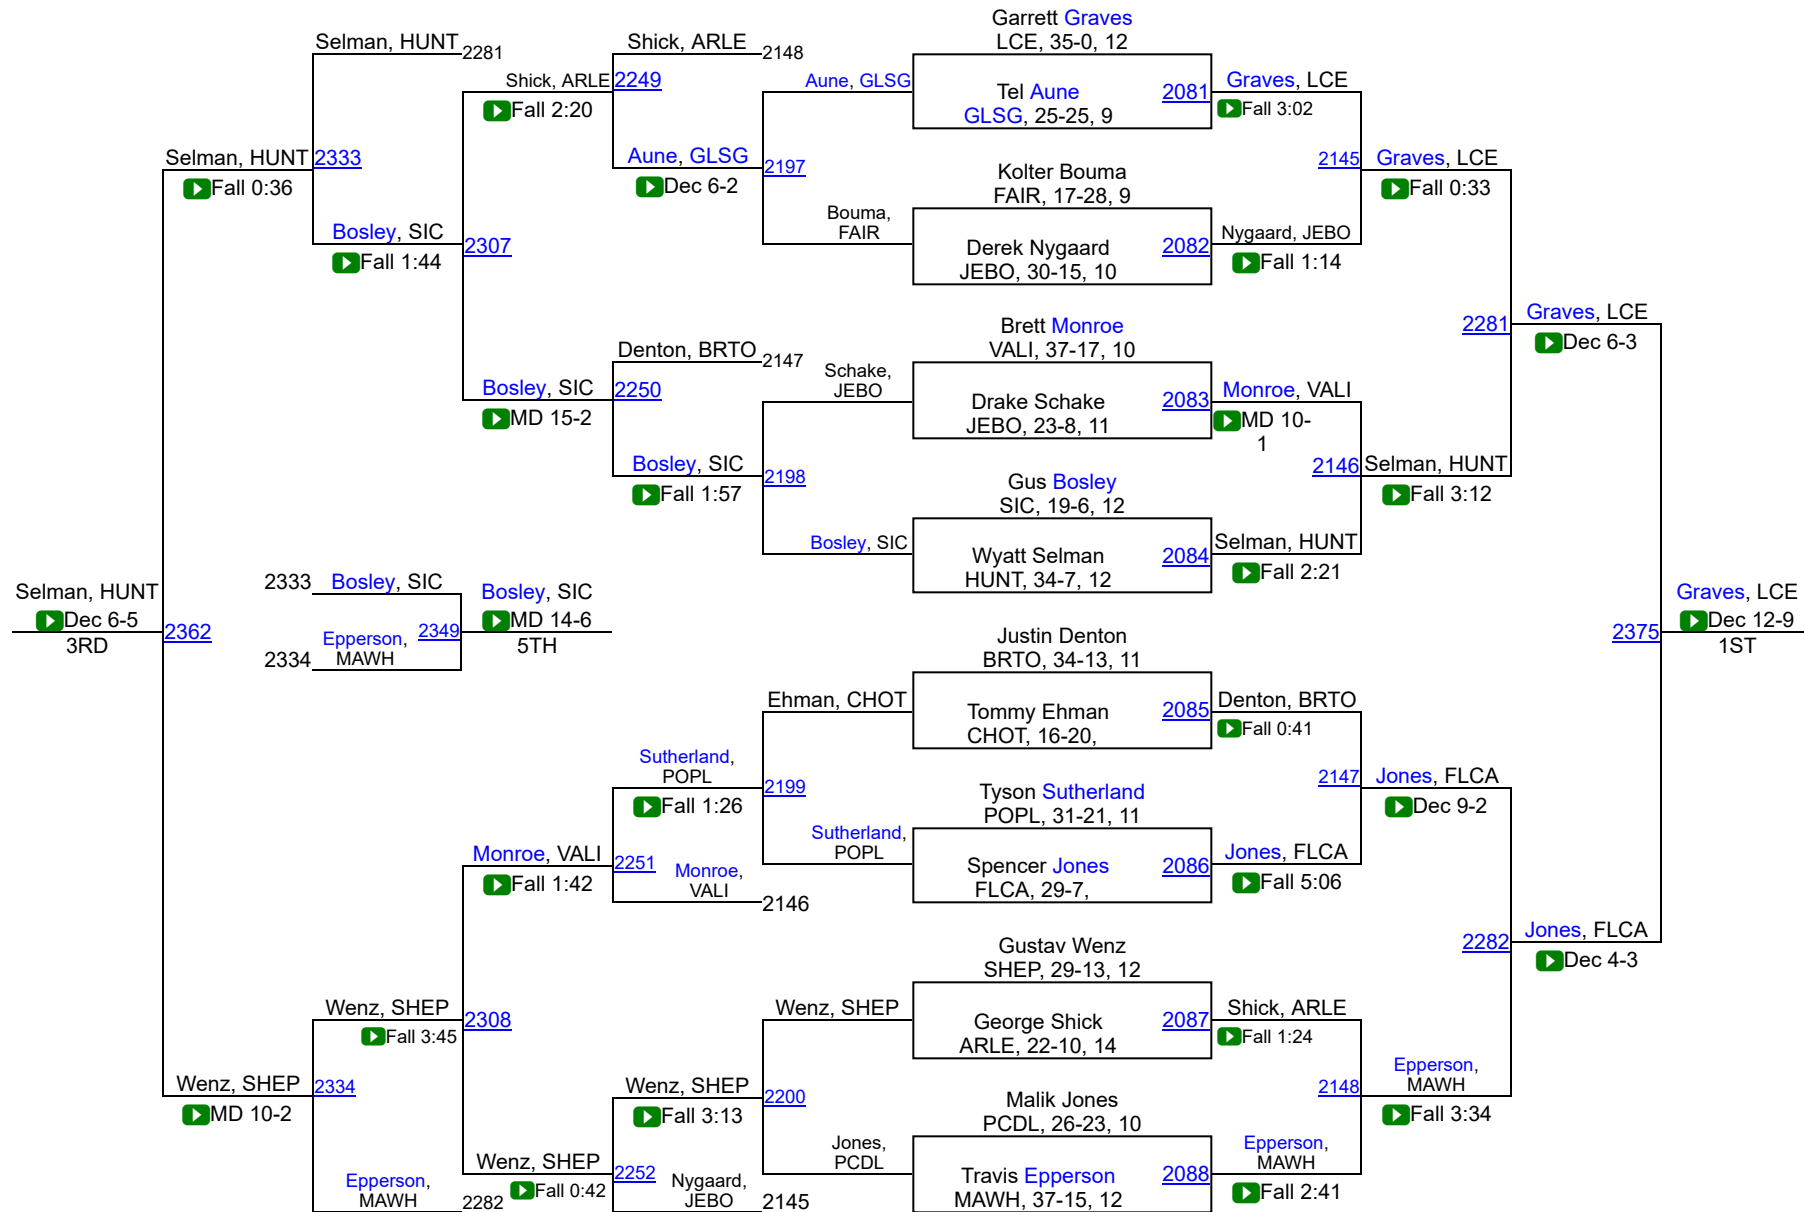

2018 MHSA State Championships

B/C - 182