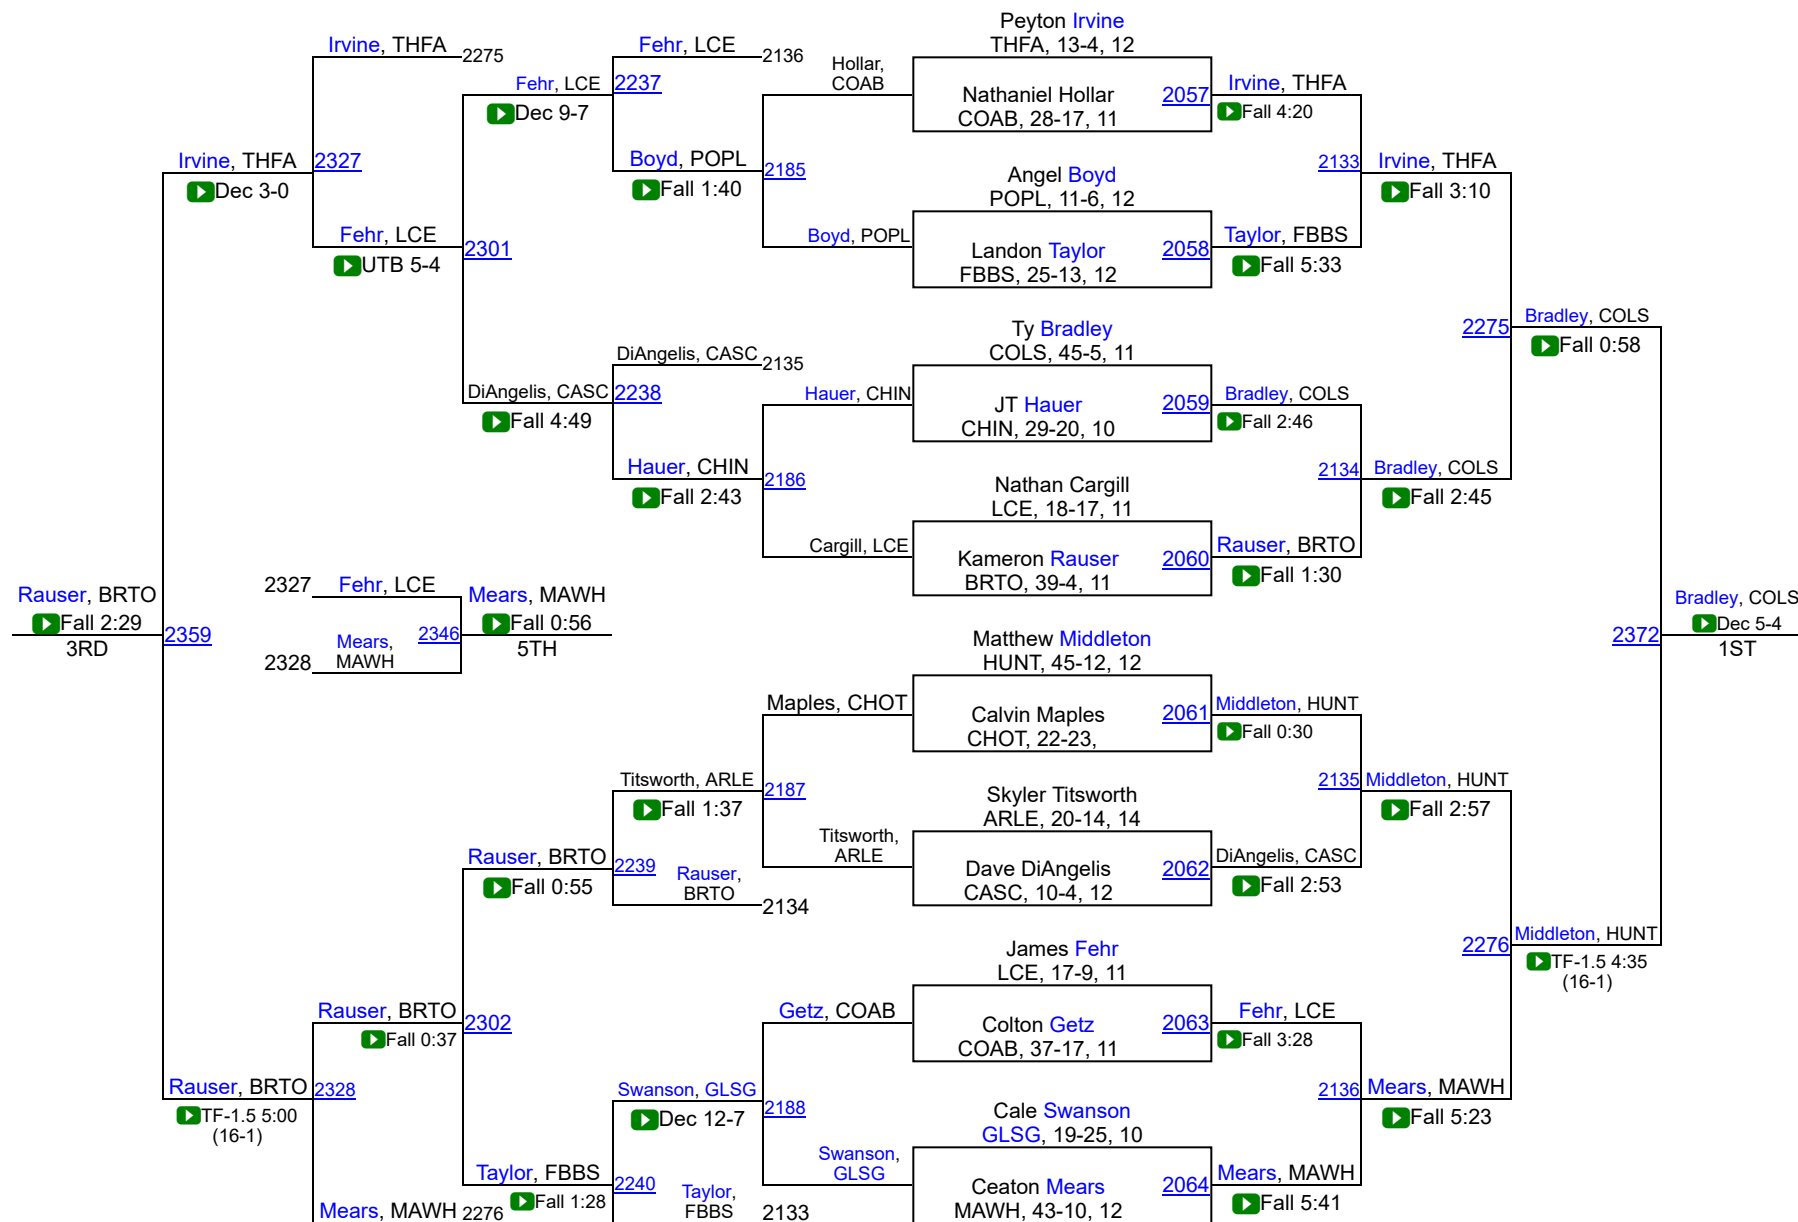

2018 MHSA State Championships

B/C - 152