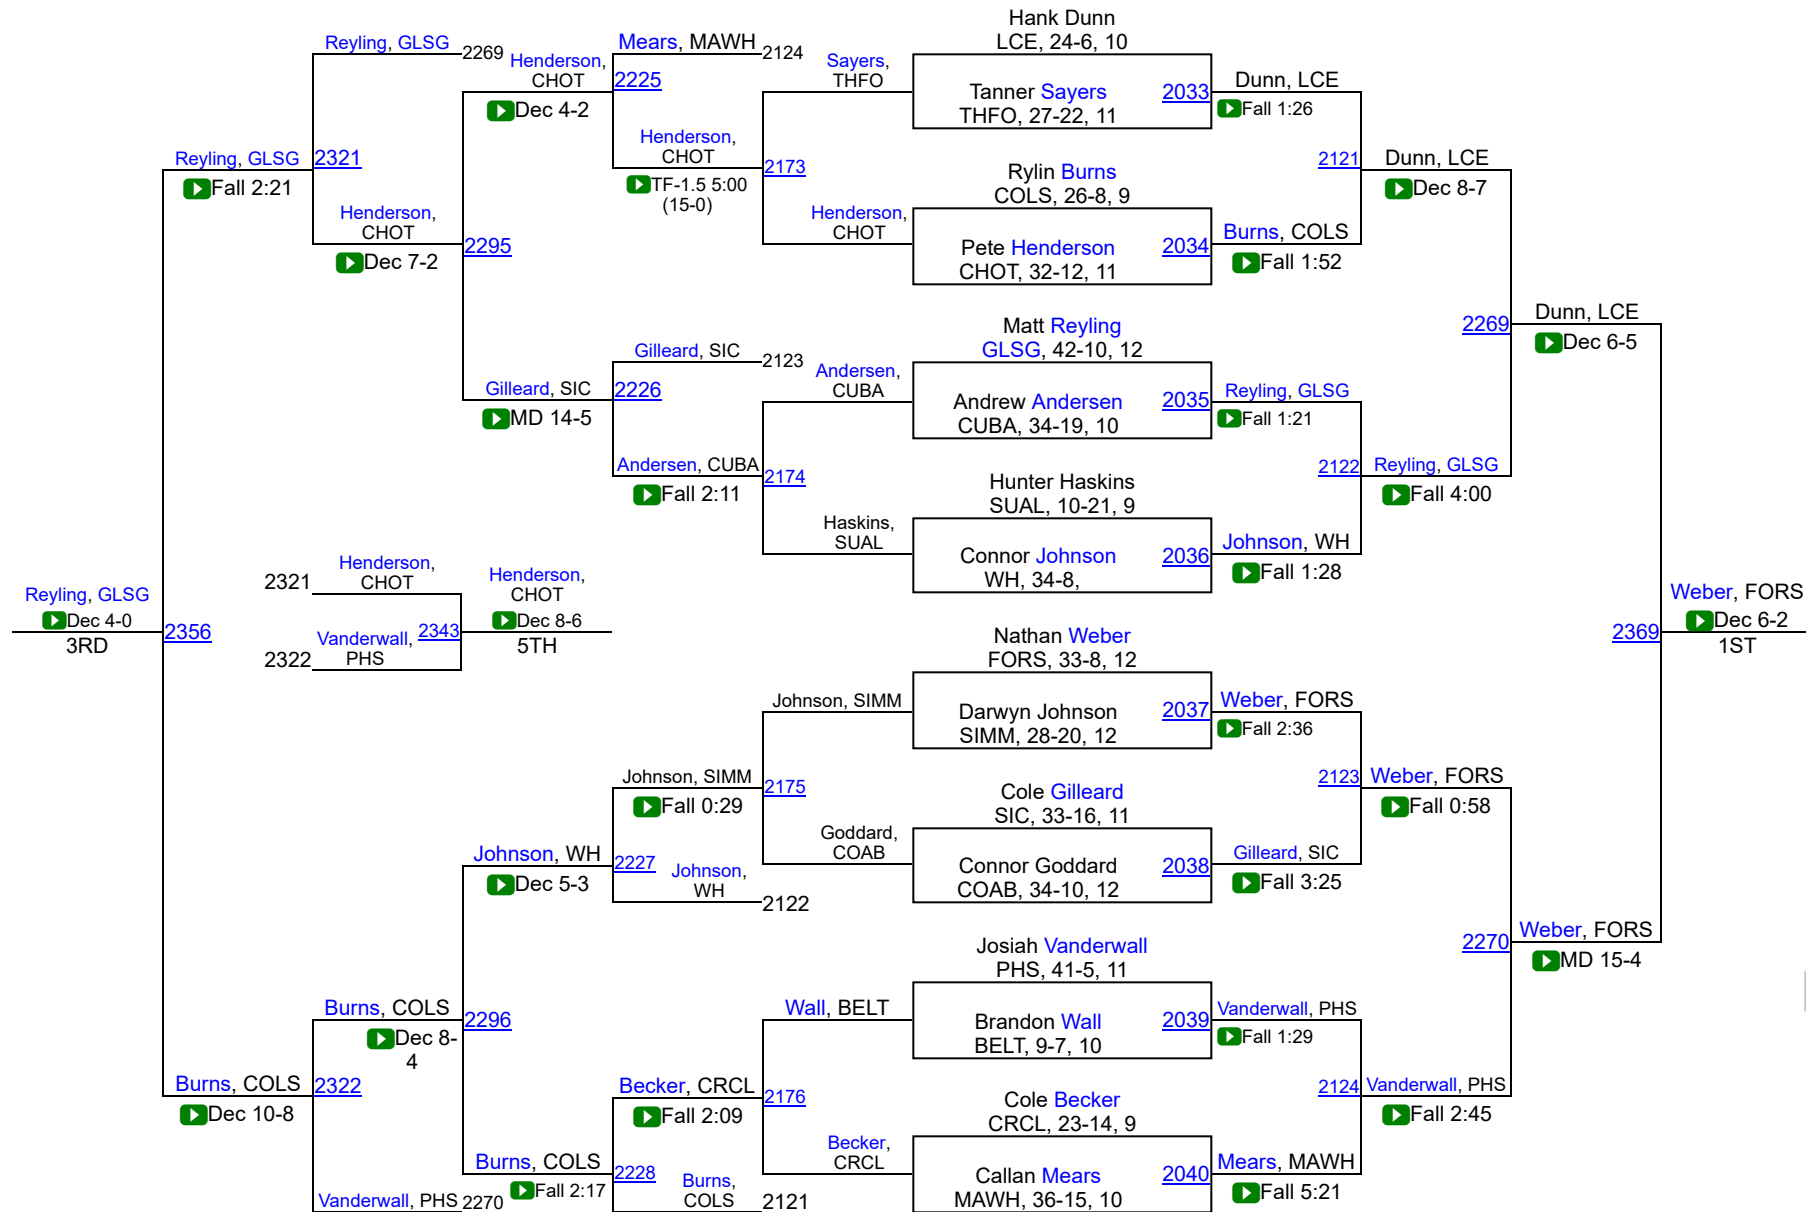

2018 MHSA State Championships

B/C - 132