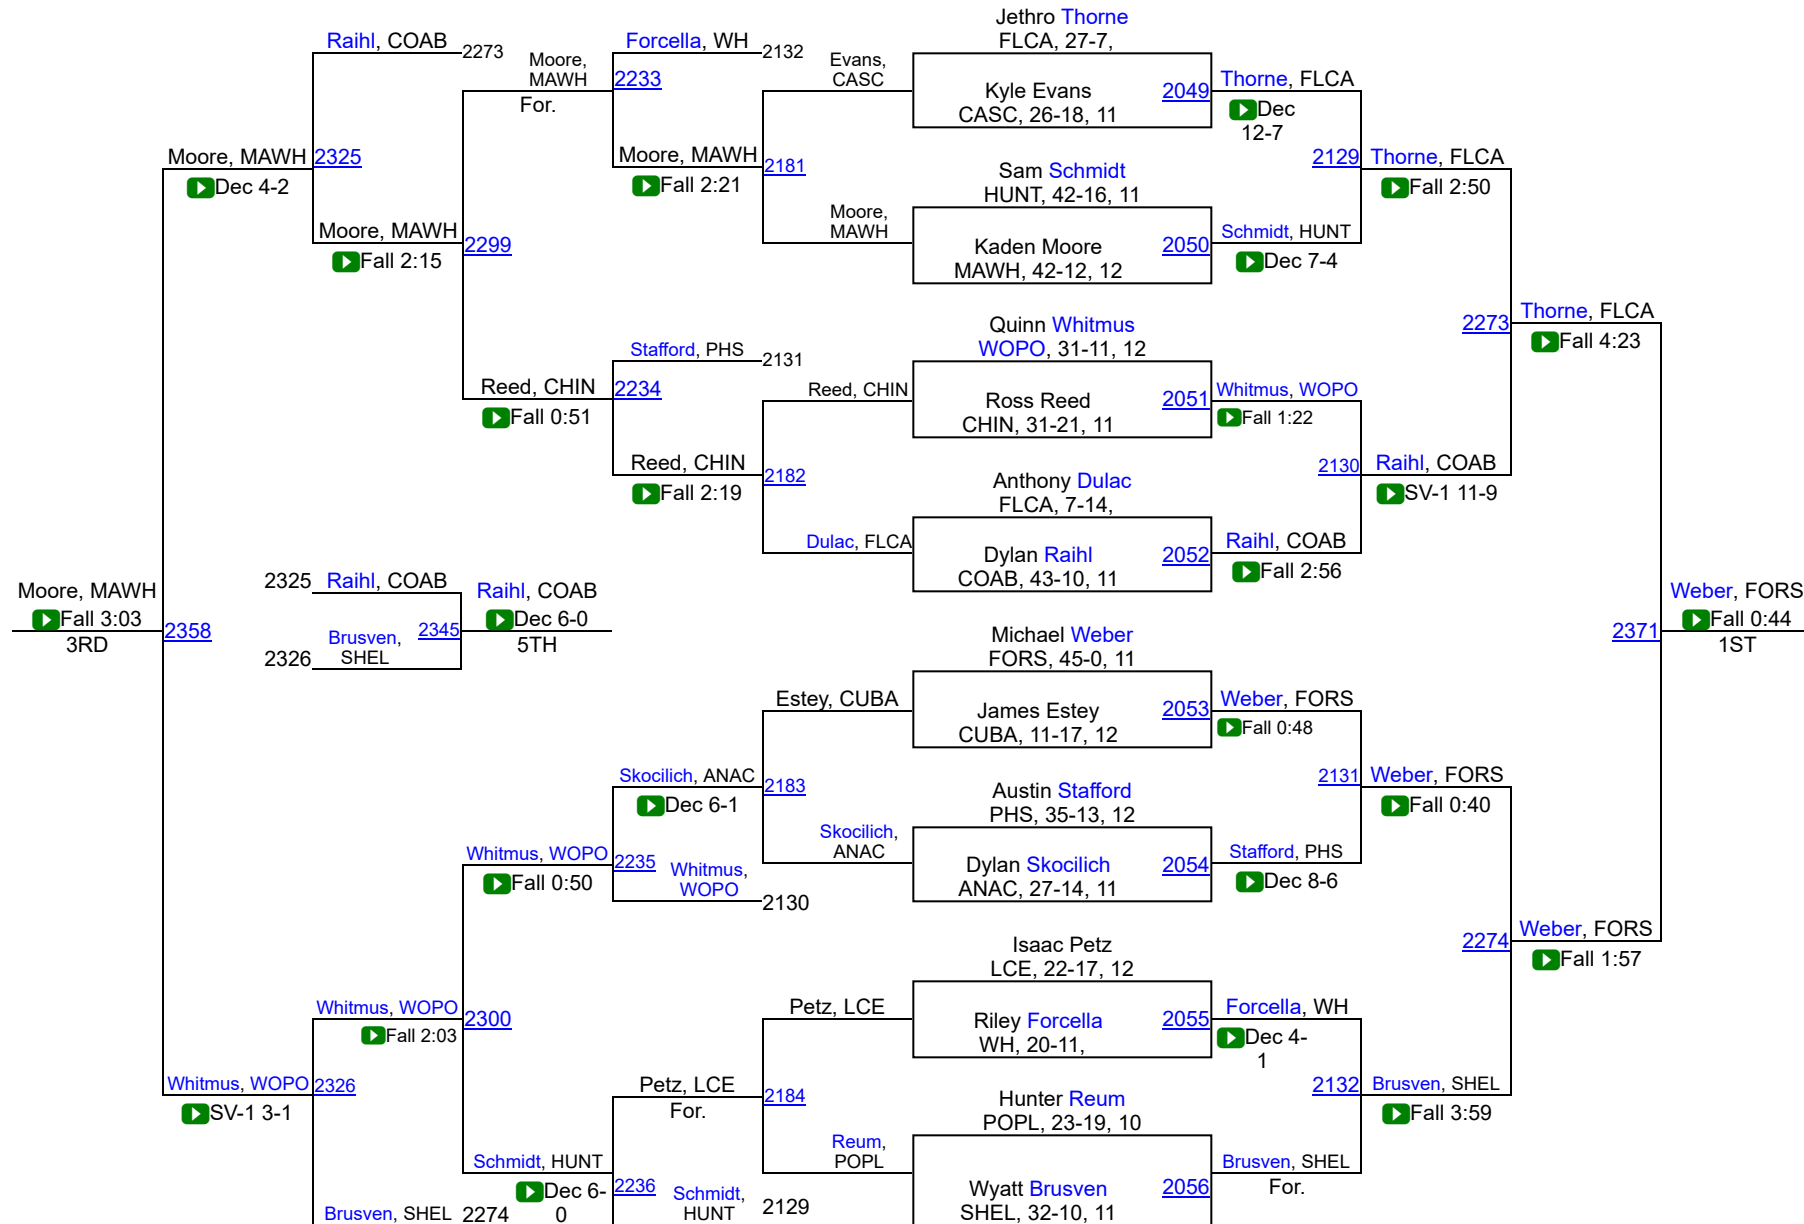

2018 MHS State Championships

B/C - 145