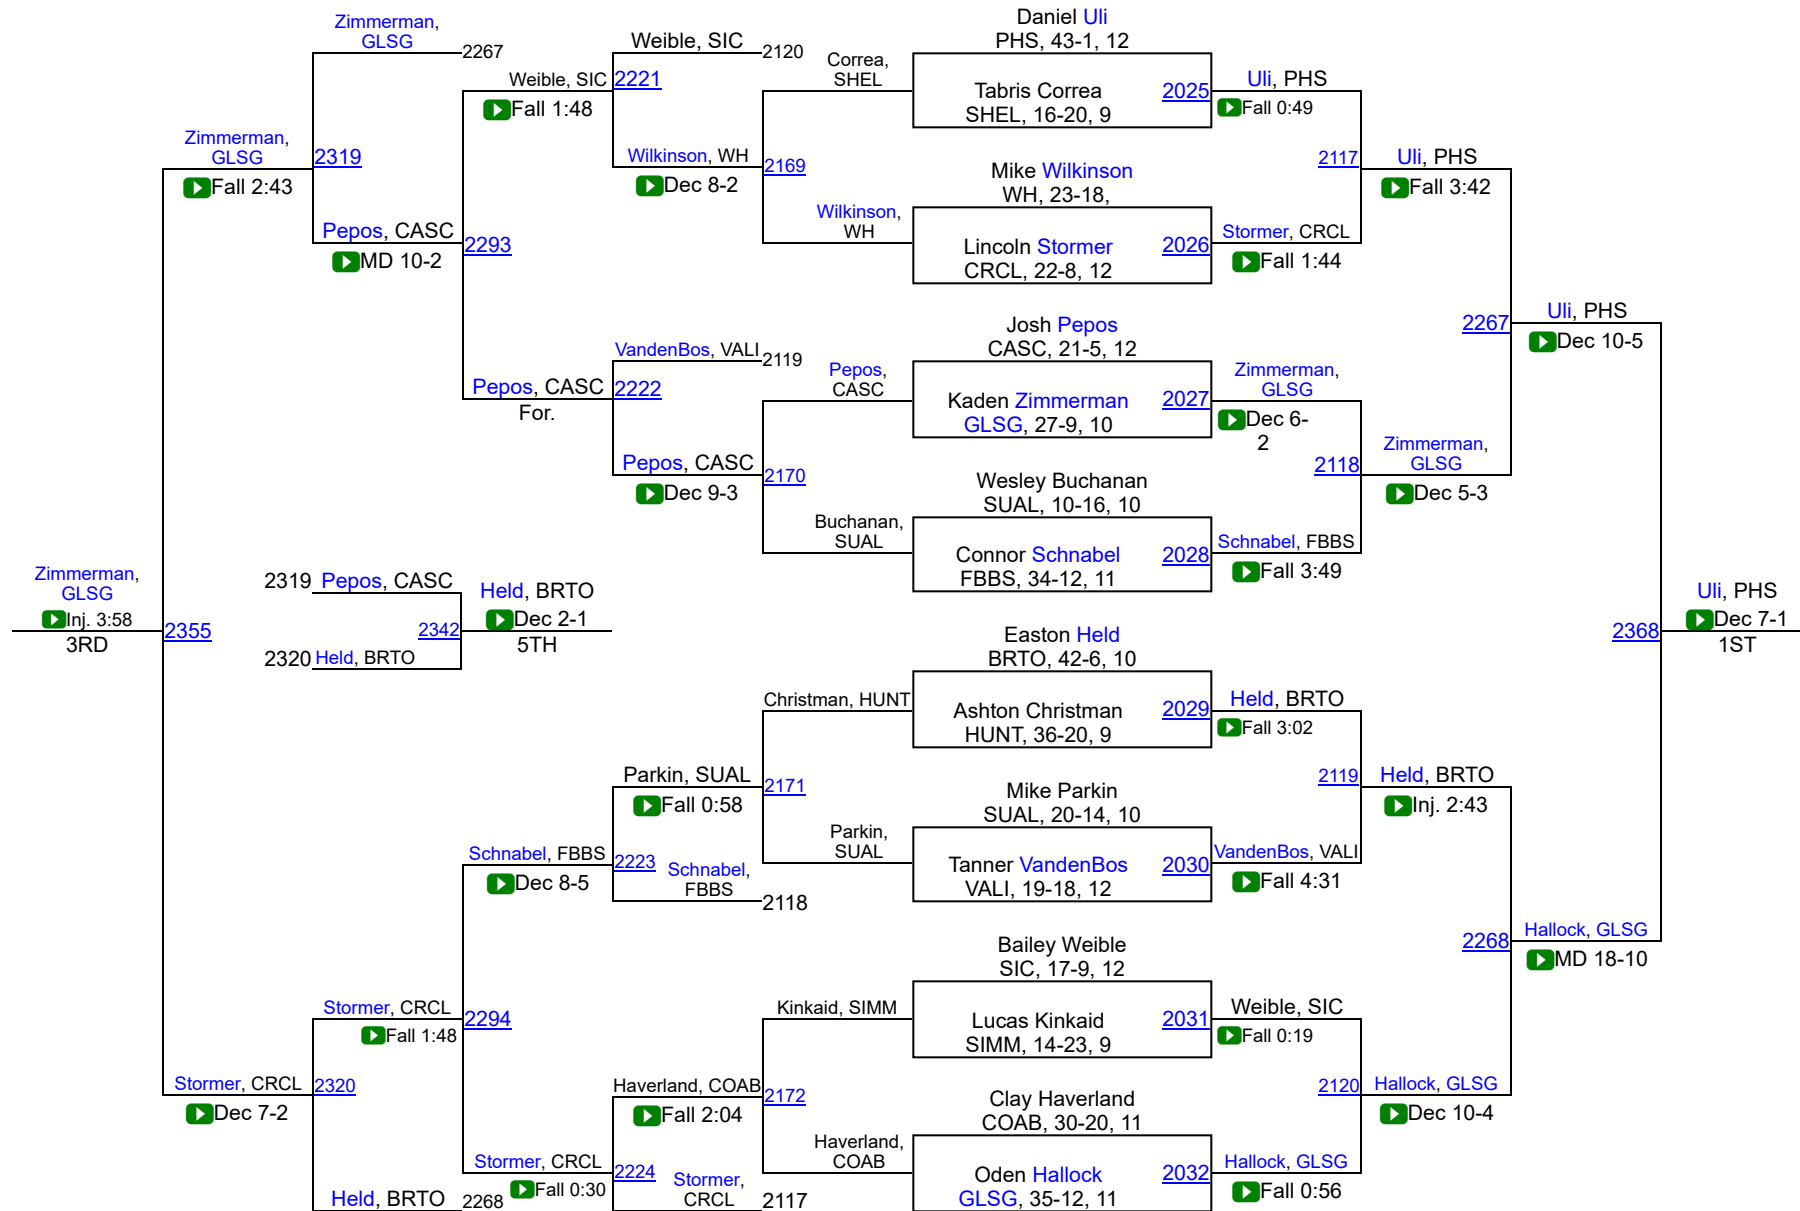

2018 MHSA State Championships

B/C - 126