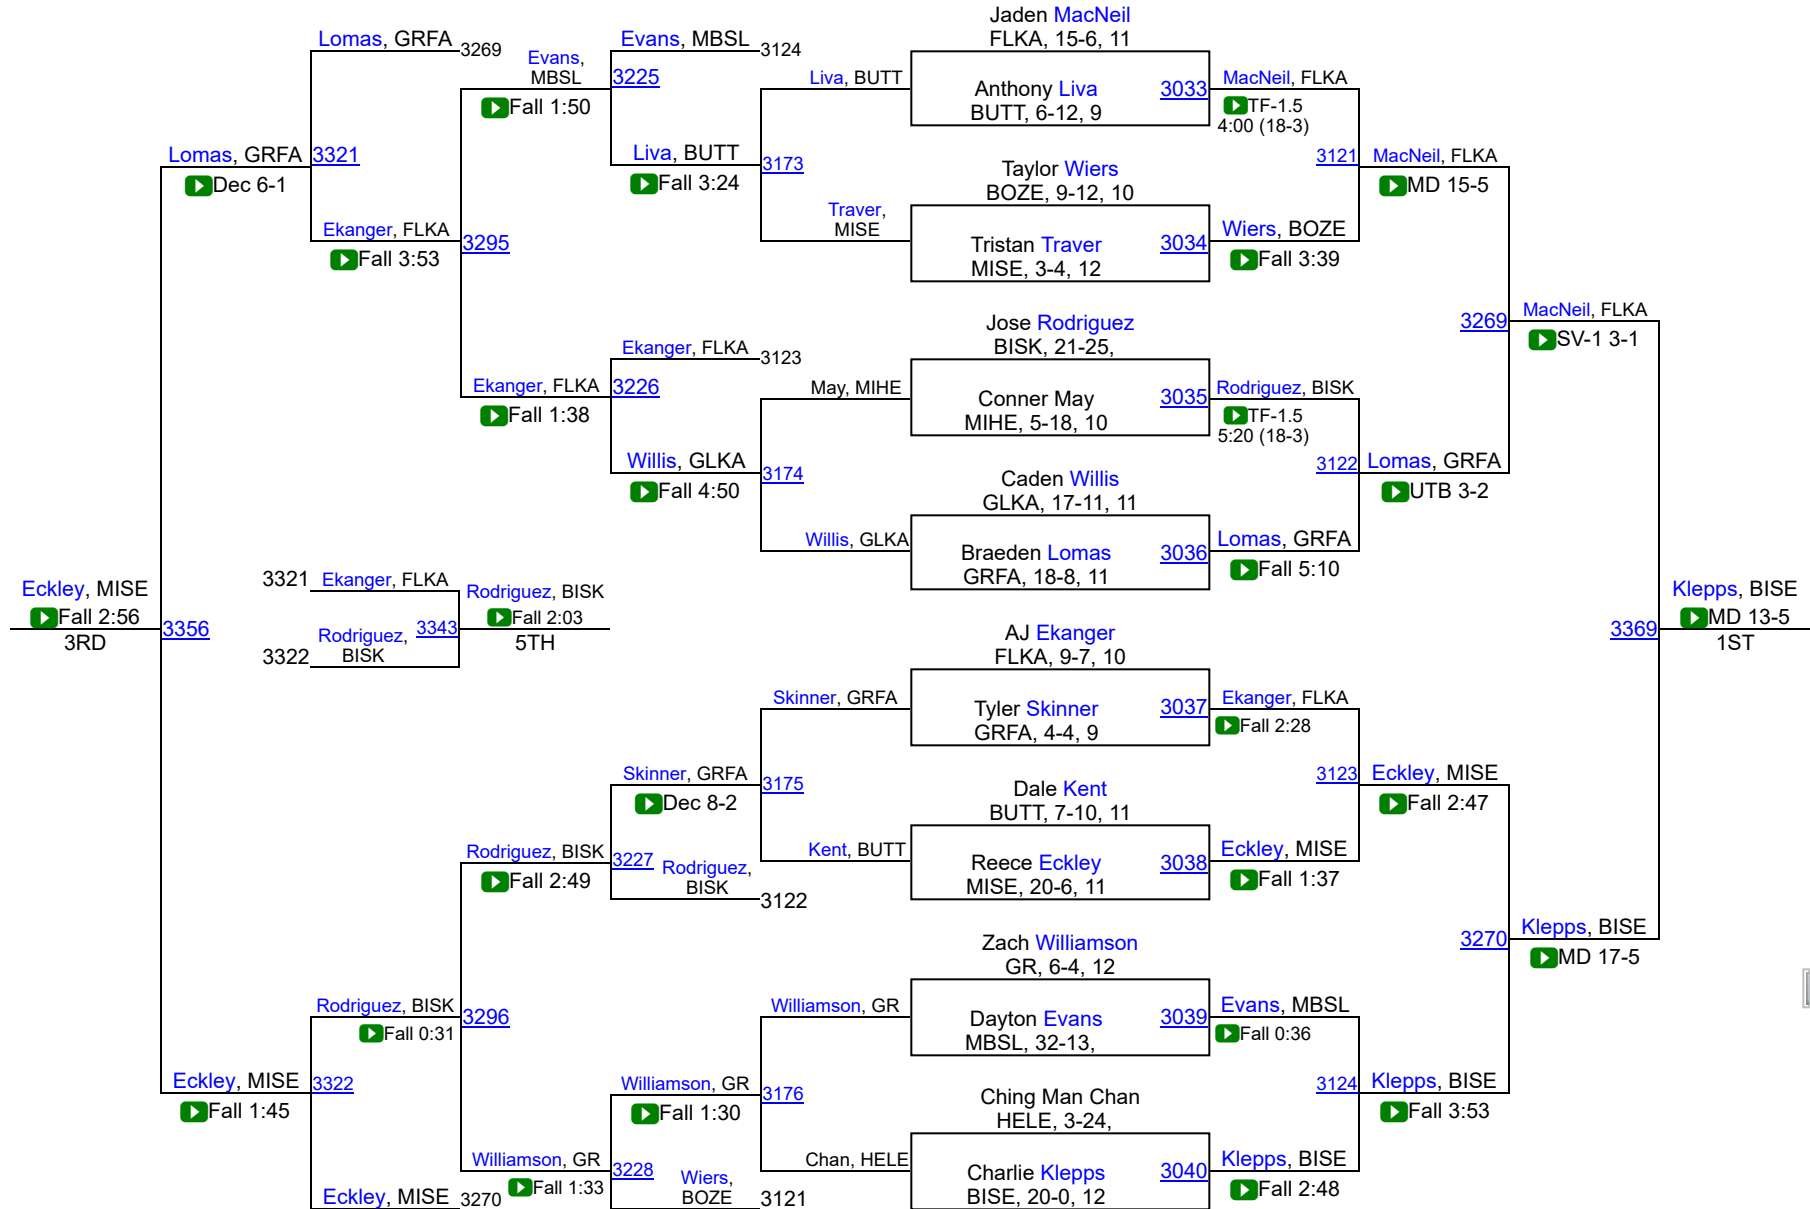

2018 MHSAA State Championships

AA - 132