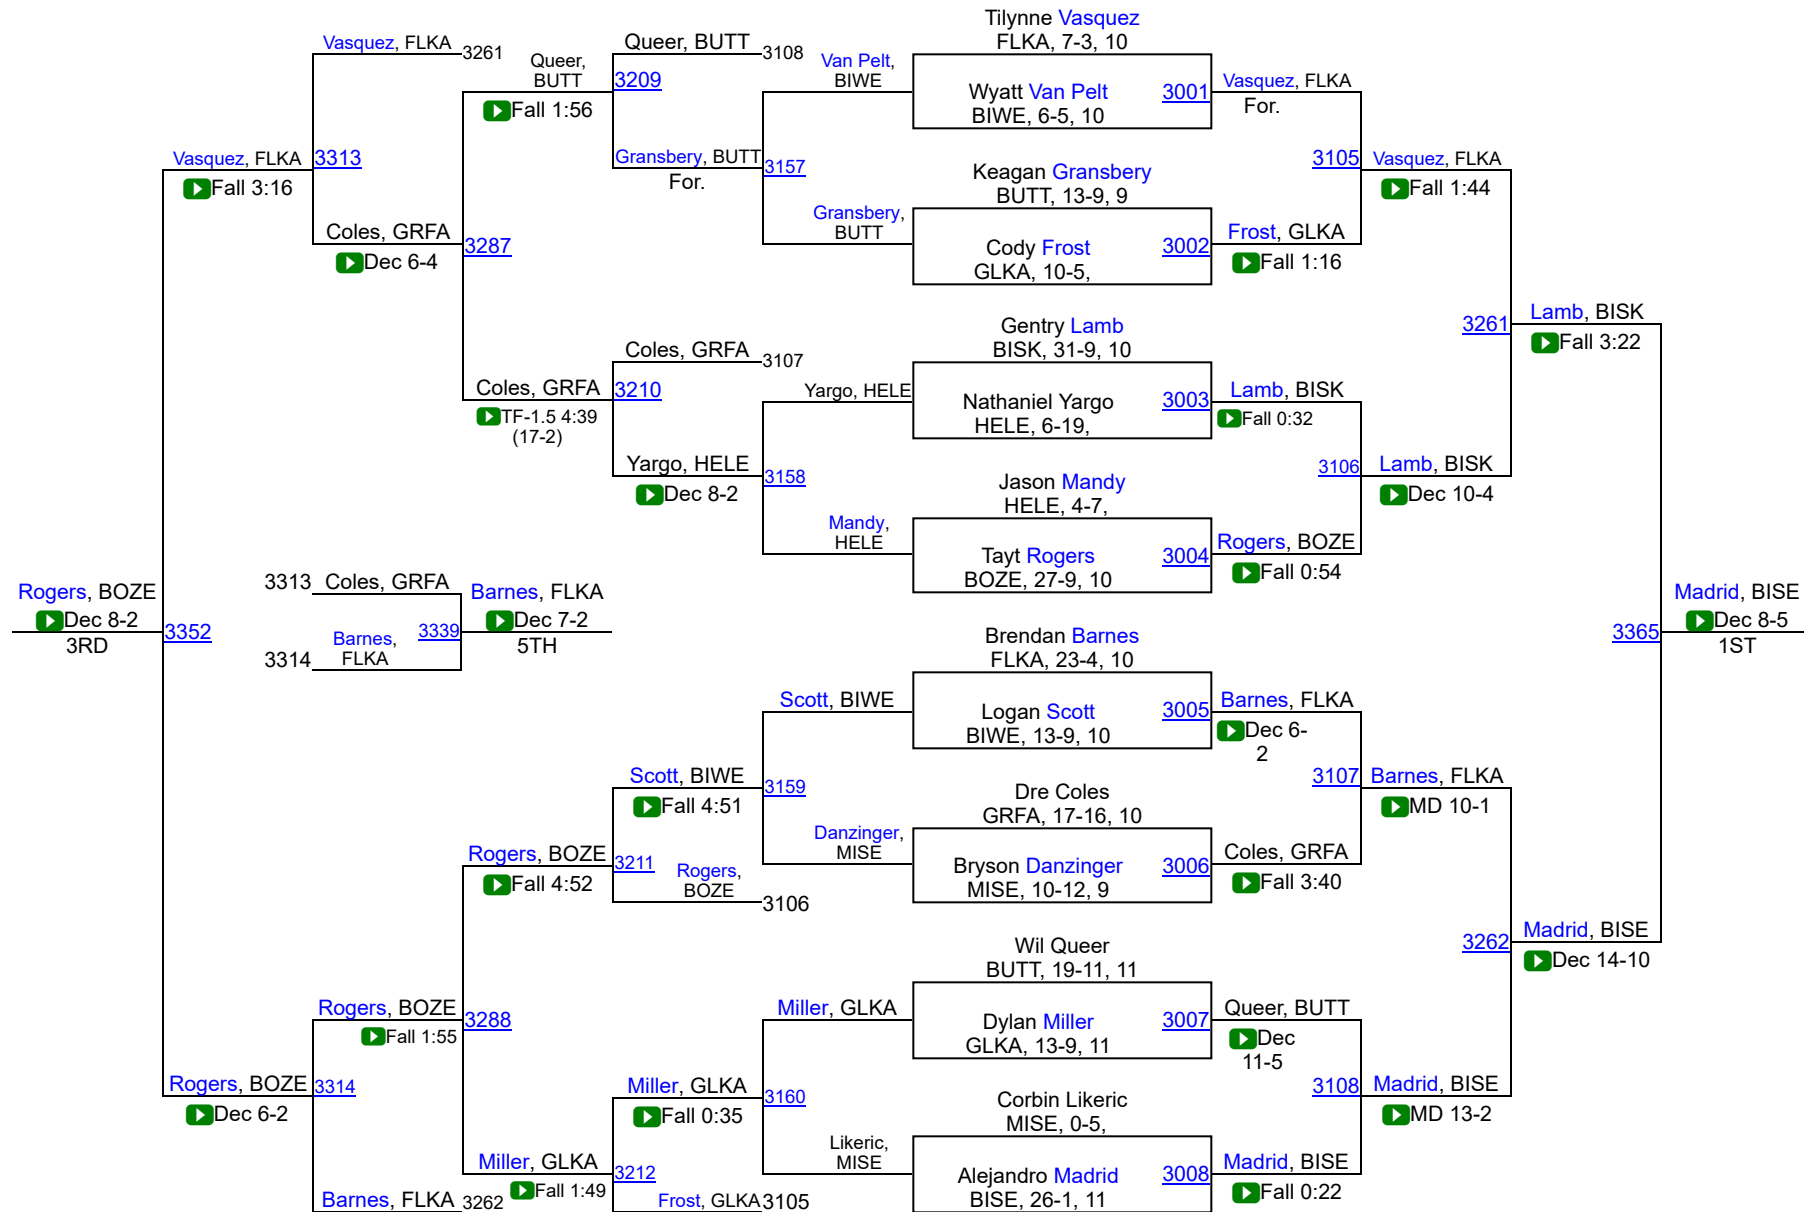

2018 MHSA State Championships

AA - 103