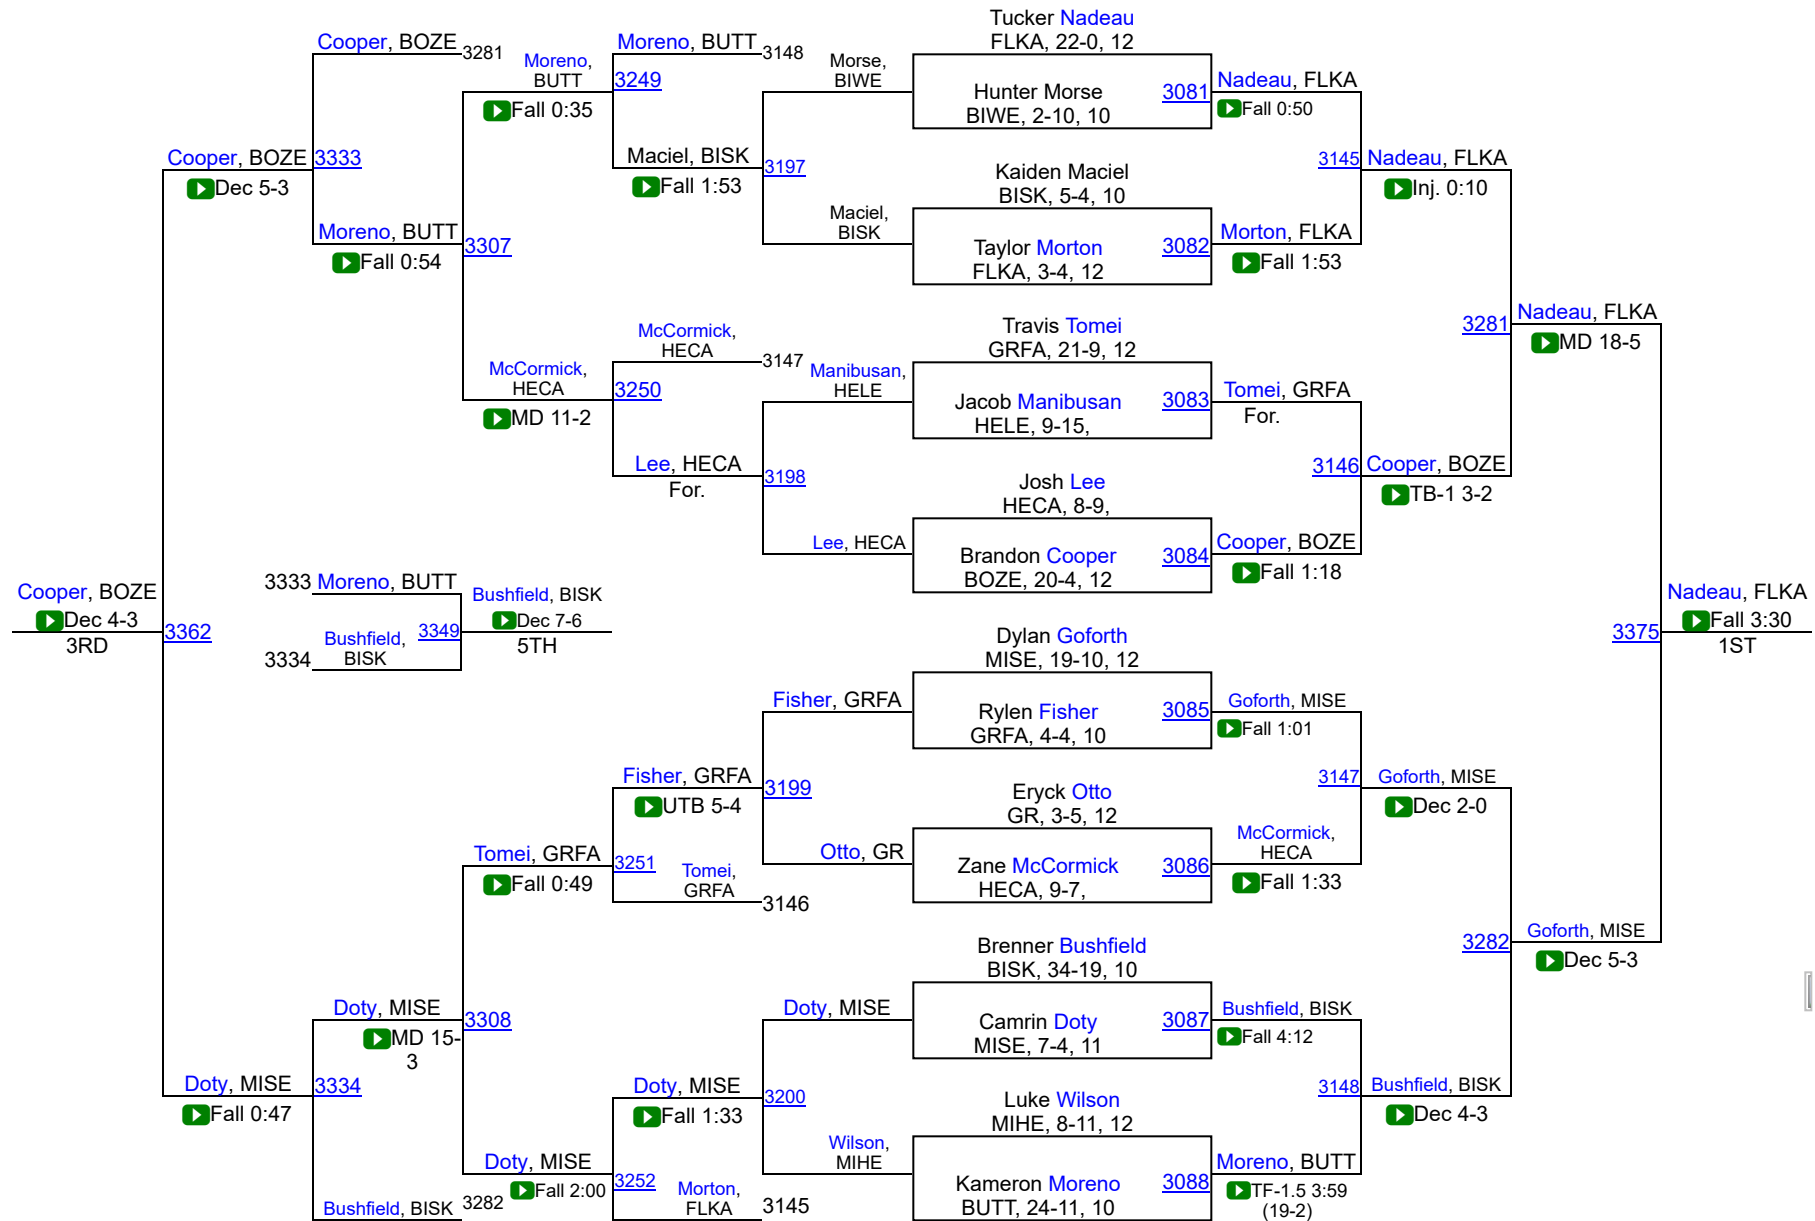

2018 MHSA State Championships

AA - 182