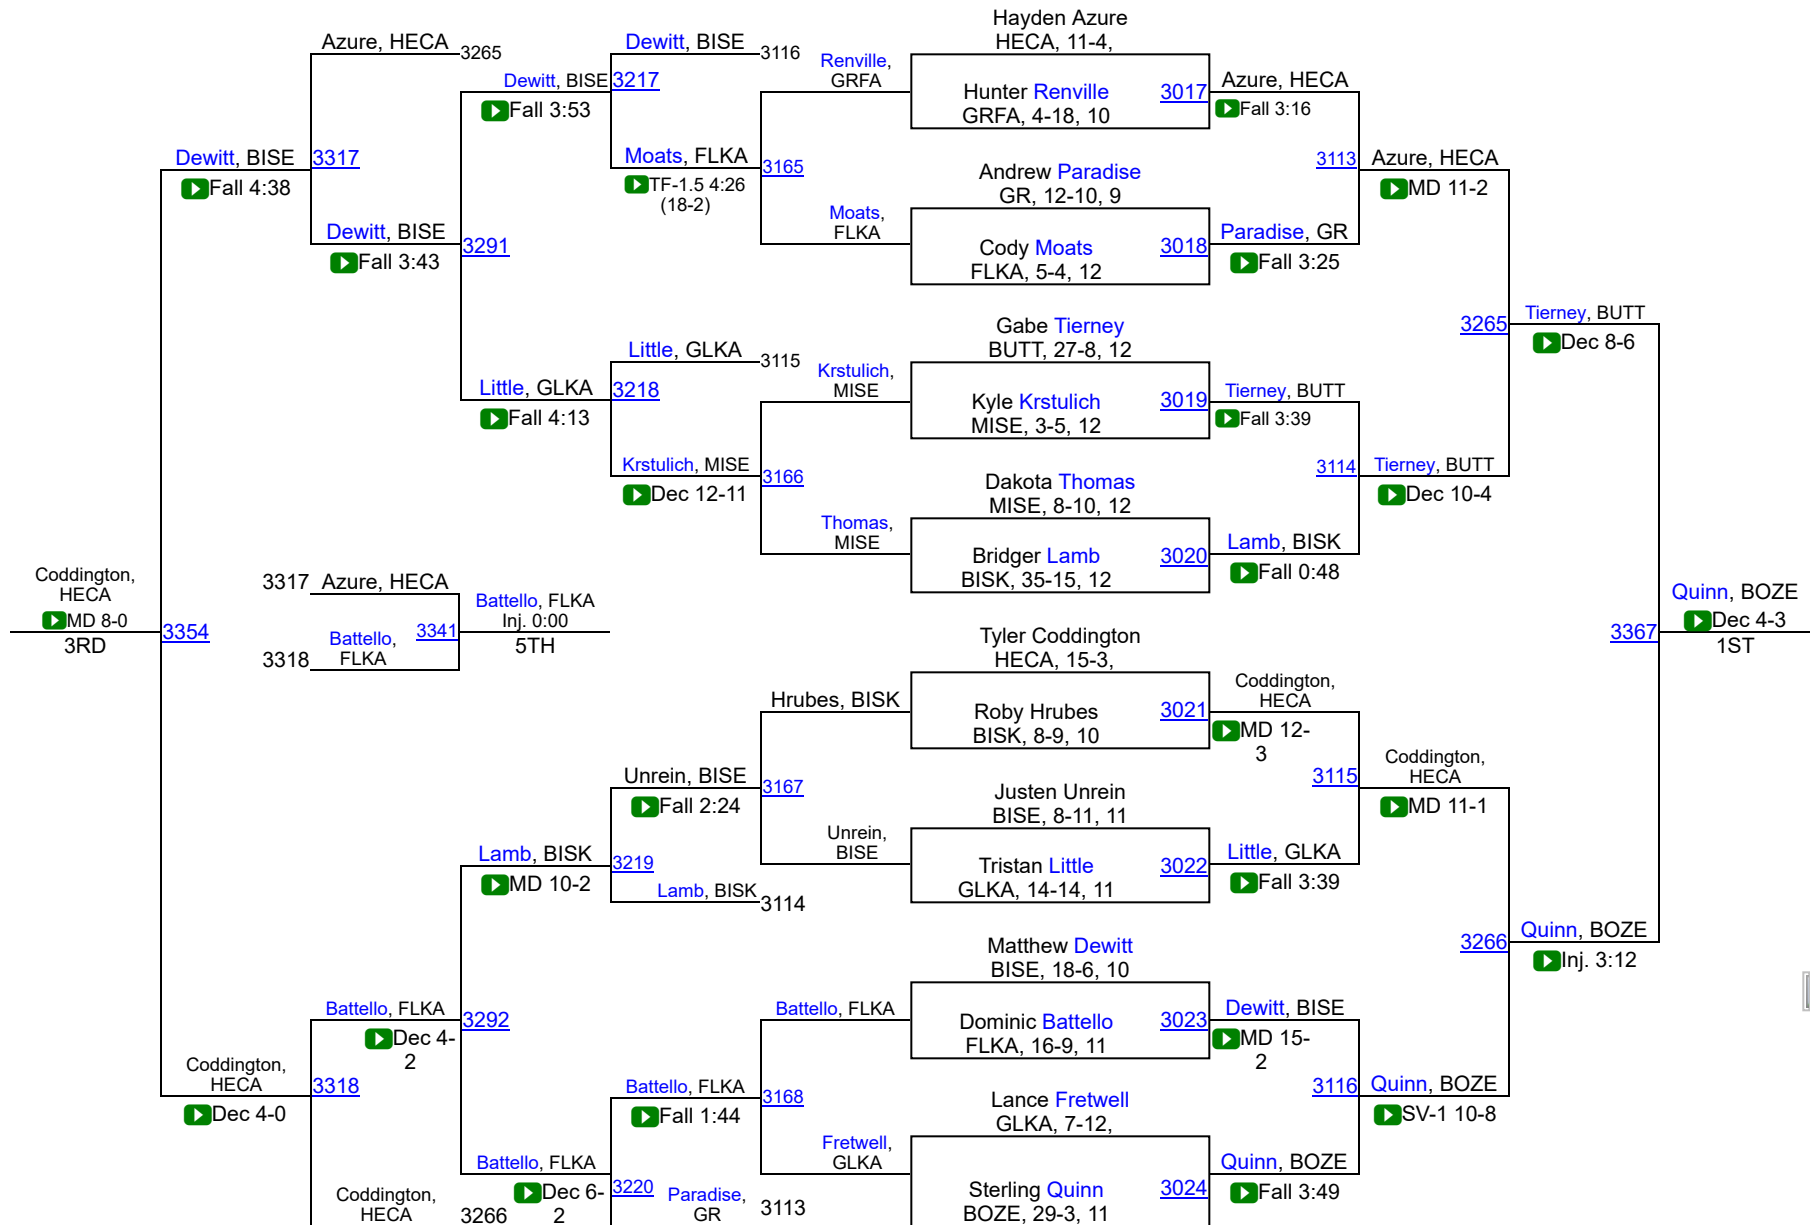

2018 MHSA State Championships

AA - 120