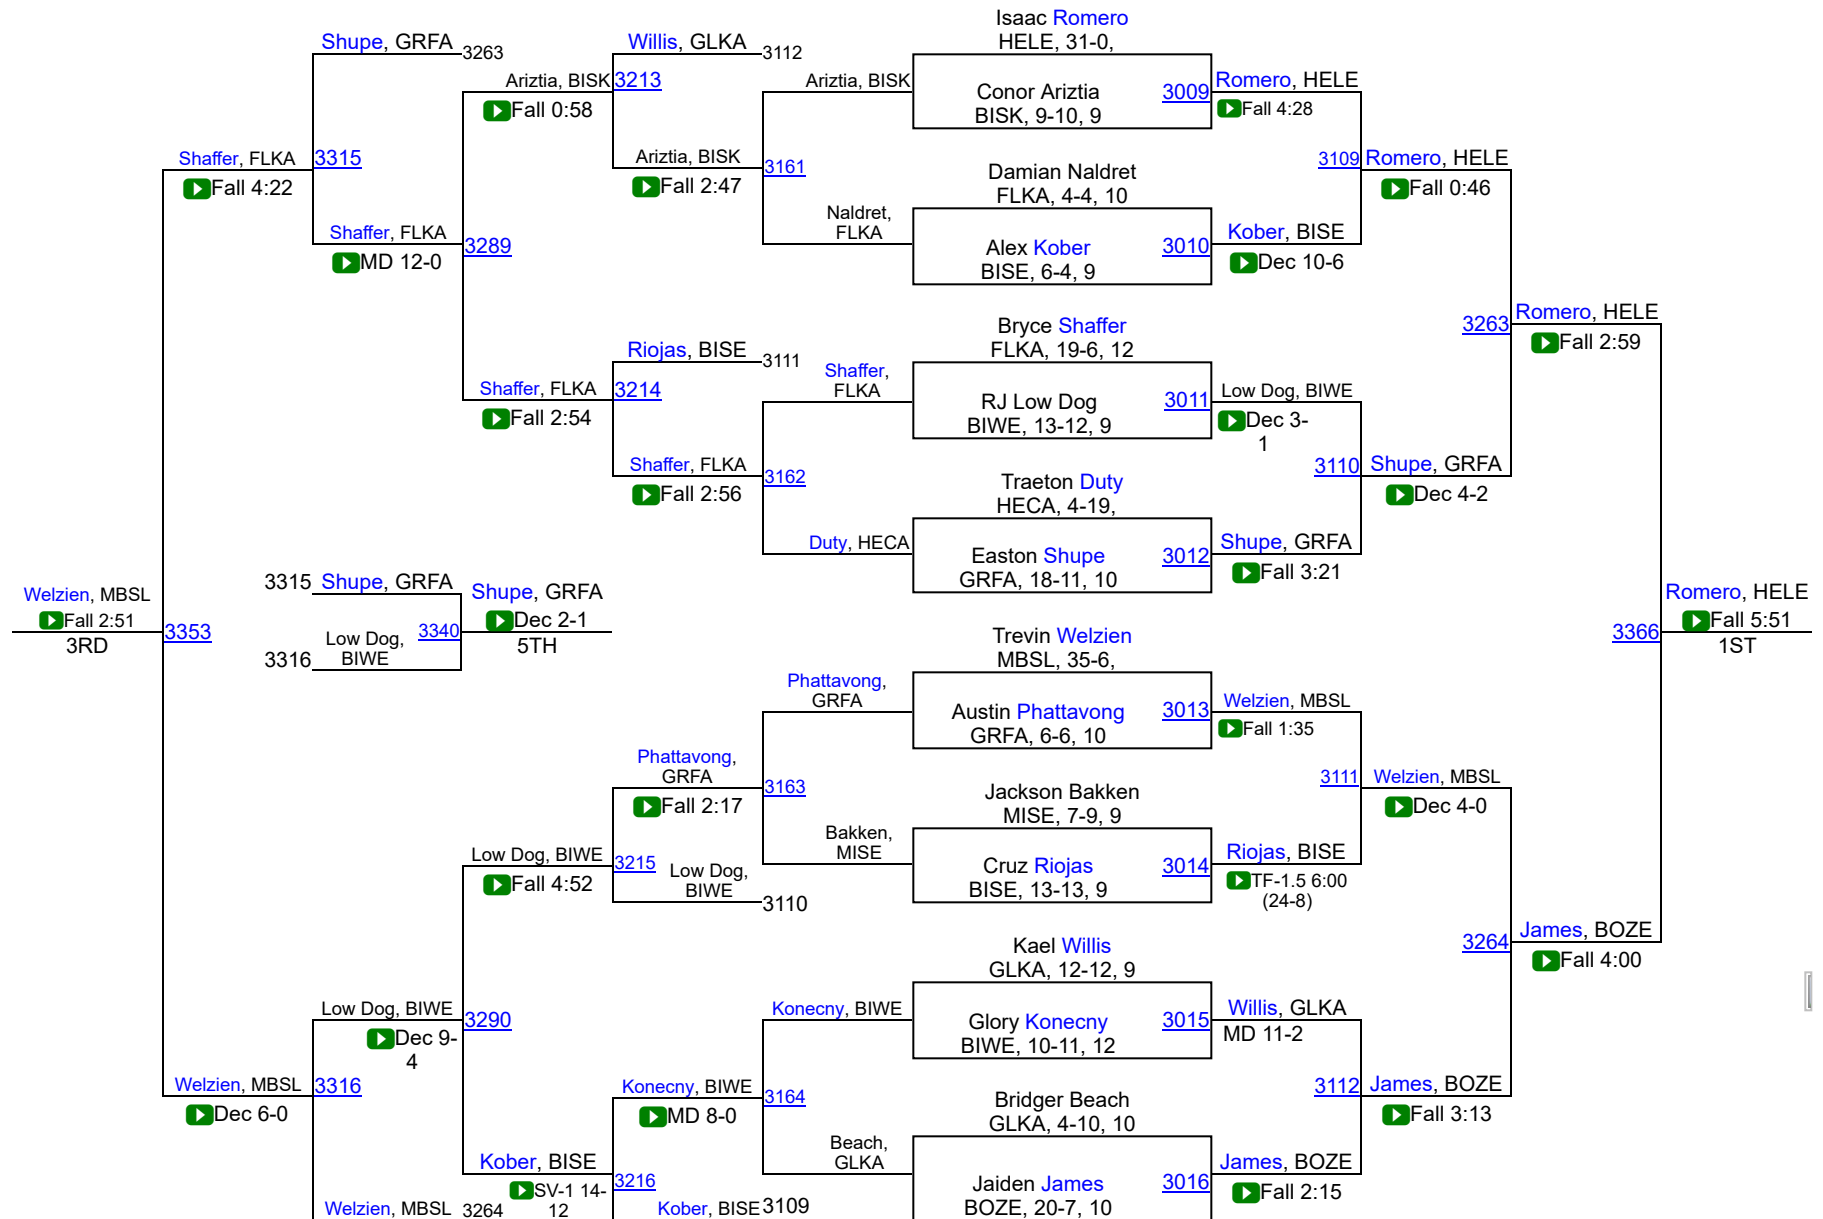

2018 MHSA State Championships

AA - 113