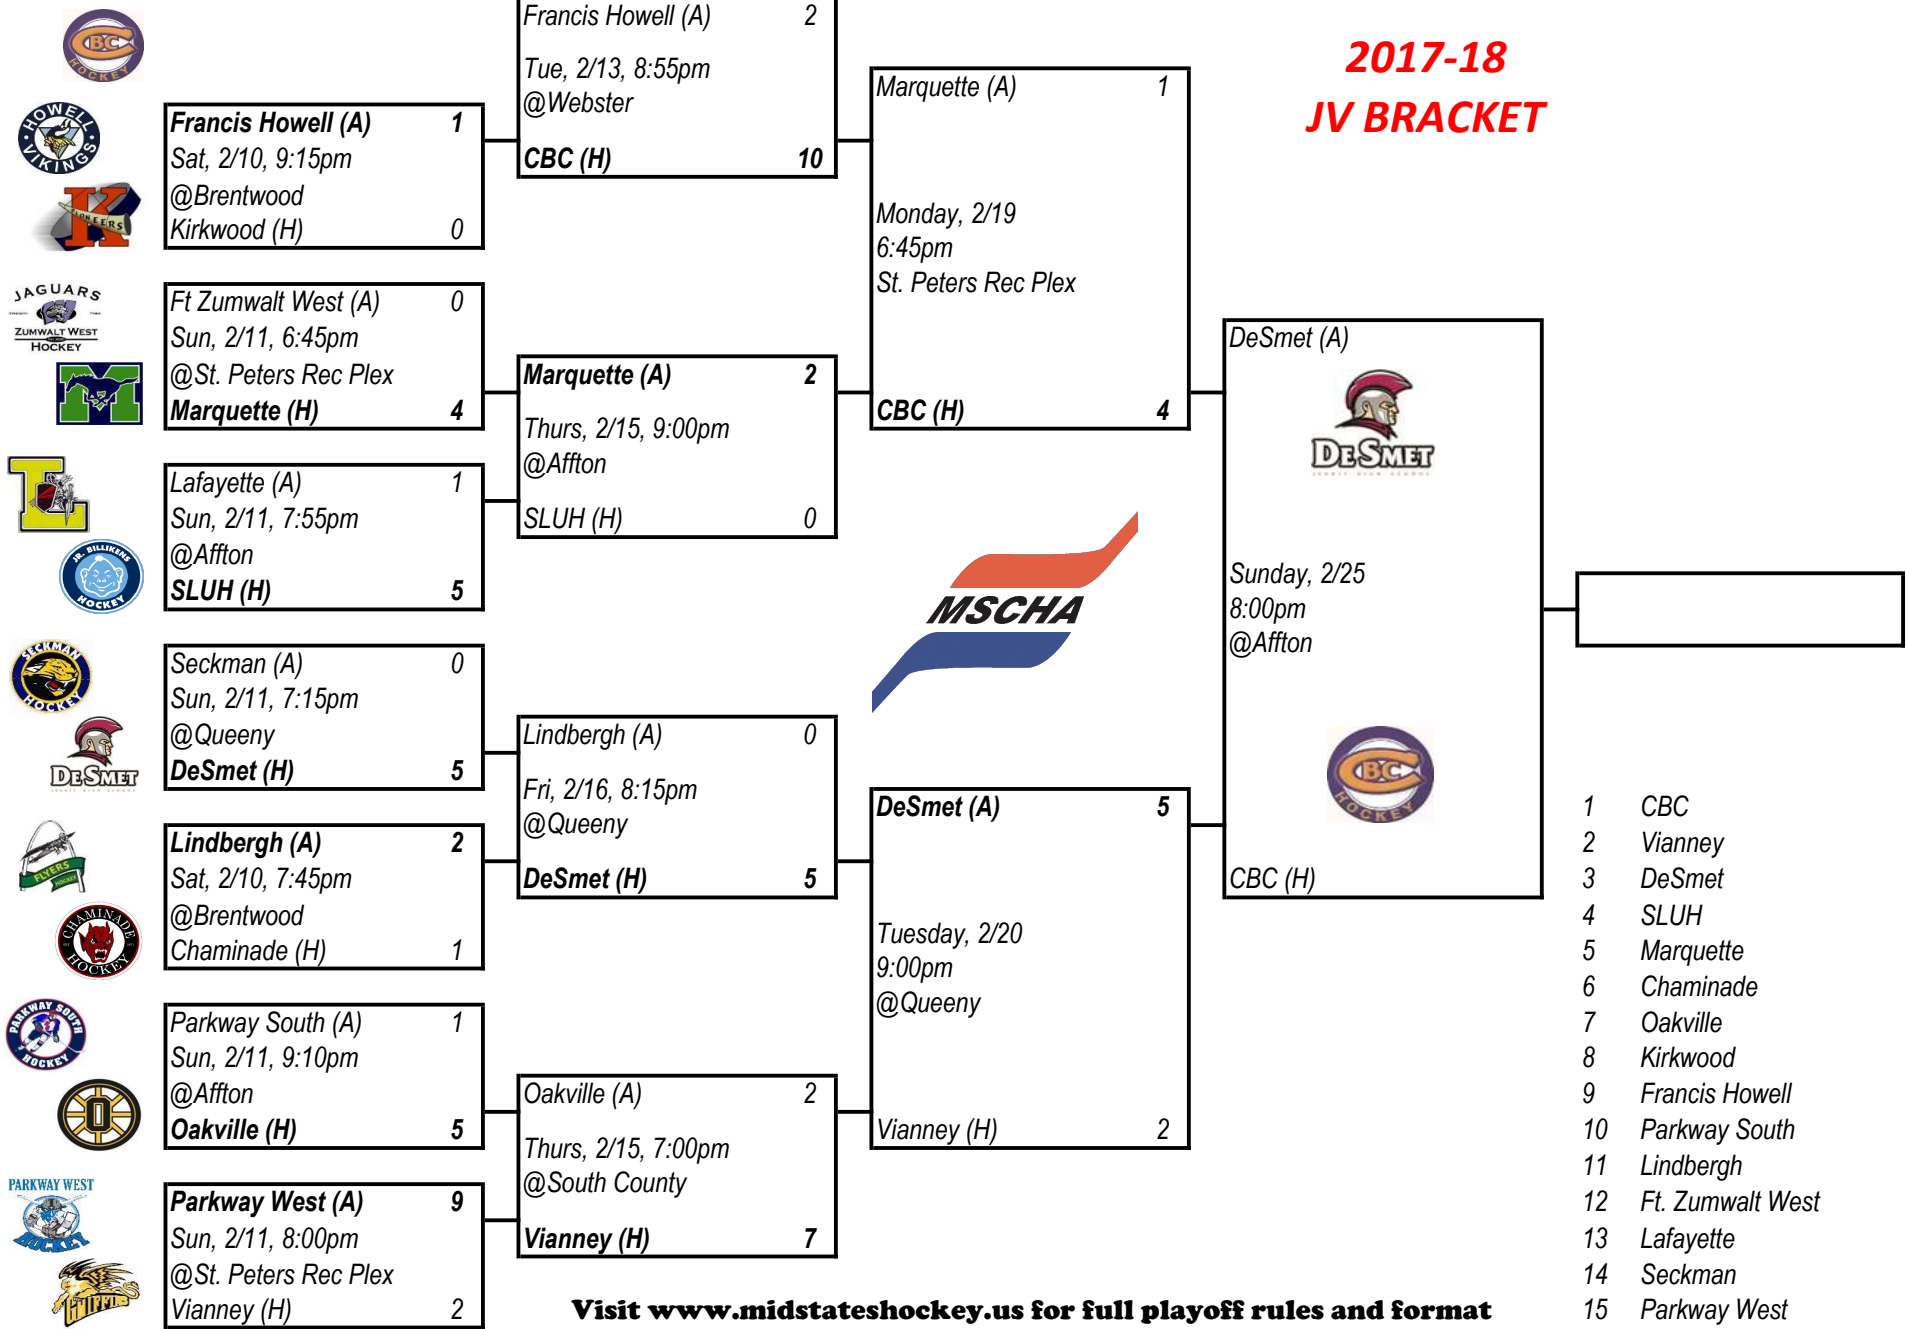

# 2017-18 JV BRACKET

- 1 CBC
- 2 Vianney
- 3 DeSmet
- 4 SLUH
- 5 Marquette
- 6 Chaminade
- 7 Oakville
- 8 Kirkwood
- 9 Francis Howell
- 10 Parkway South
- 11 Lindbergh
- 12 Ft. Zumwalt West
- 13 Lafayette
- 14 Seckman
- 15 Parkway West

**Visit [www.midstateshockey.us](http://www.midstateshockey.us) for full playoff rules and format**  
**Follow playoff action on Twitter "@midstateshockey"**

(A) = AWAY TEAM = DARK JERSEYS  
(H) = HOME TEAM = LIGHT JERSEYS