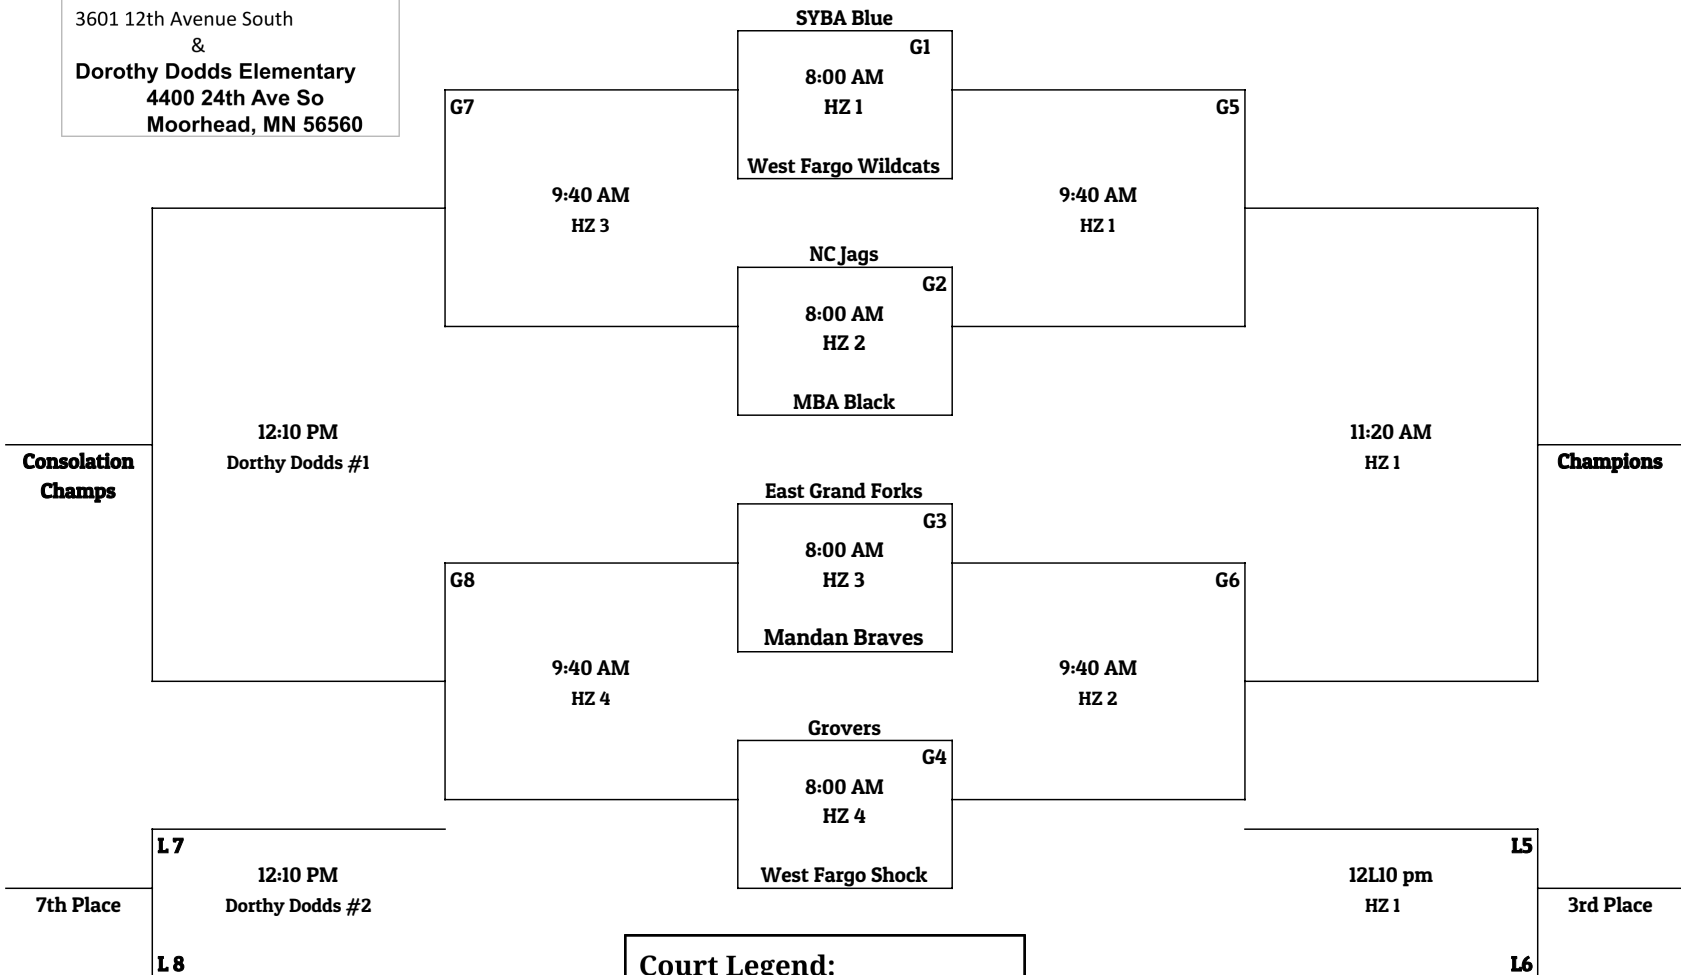

4th Grade Girls (B)

Games are at Horizon Middle School:
 3601 12th Avenue South
 &
Dorothy Dodds Elementary
 4400 24th Ave So
 Moorhead, MN 56560

Court Legend:

HZE 1: Horizon Court 1
 HZE 2: Horizon Court 2
 HZE 3: Horizon Court 3

HZW 4: Horizon Court 4
 HZW 5: Horizon Court 5