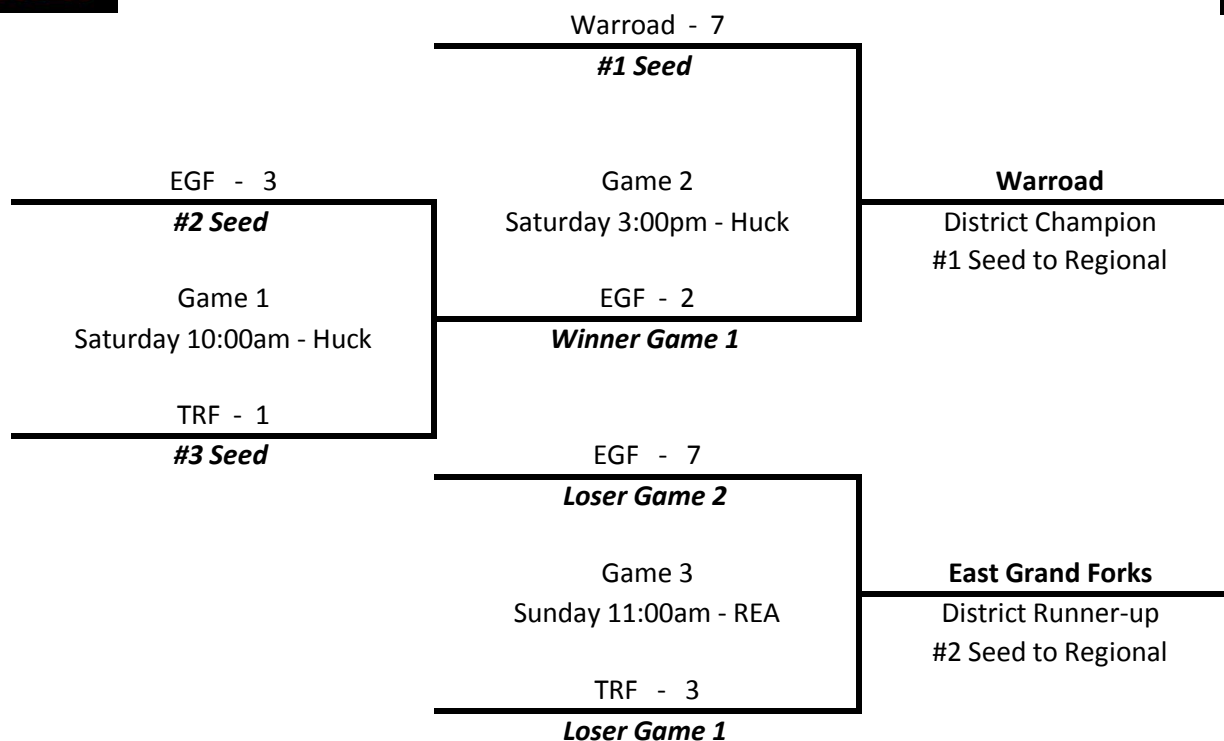

District 16 Peewee A Playoffs

Saturday & Sunday, February 17-18, 2018

Thief River Falls

Huck Olson Memorial Civic Center & Ralph Engelstad Arena

Highest seeded team is home team and will wear light colored jerseys