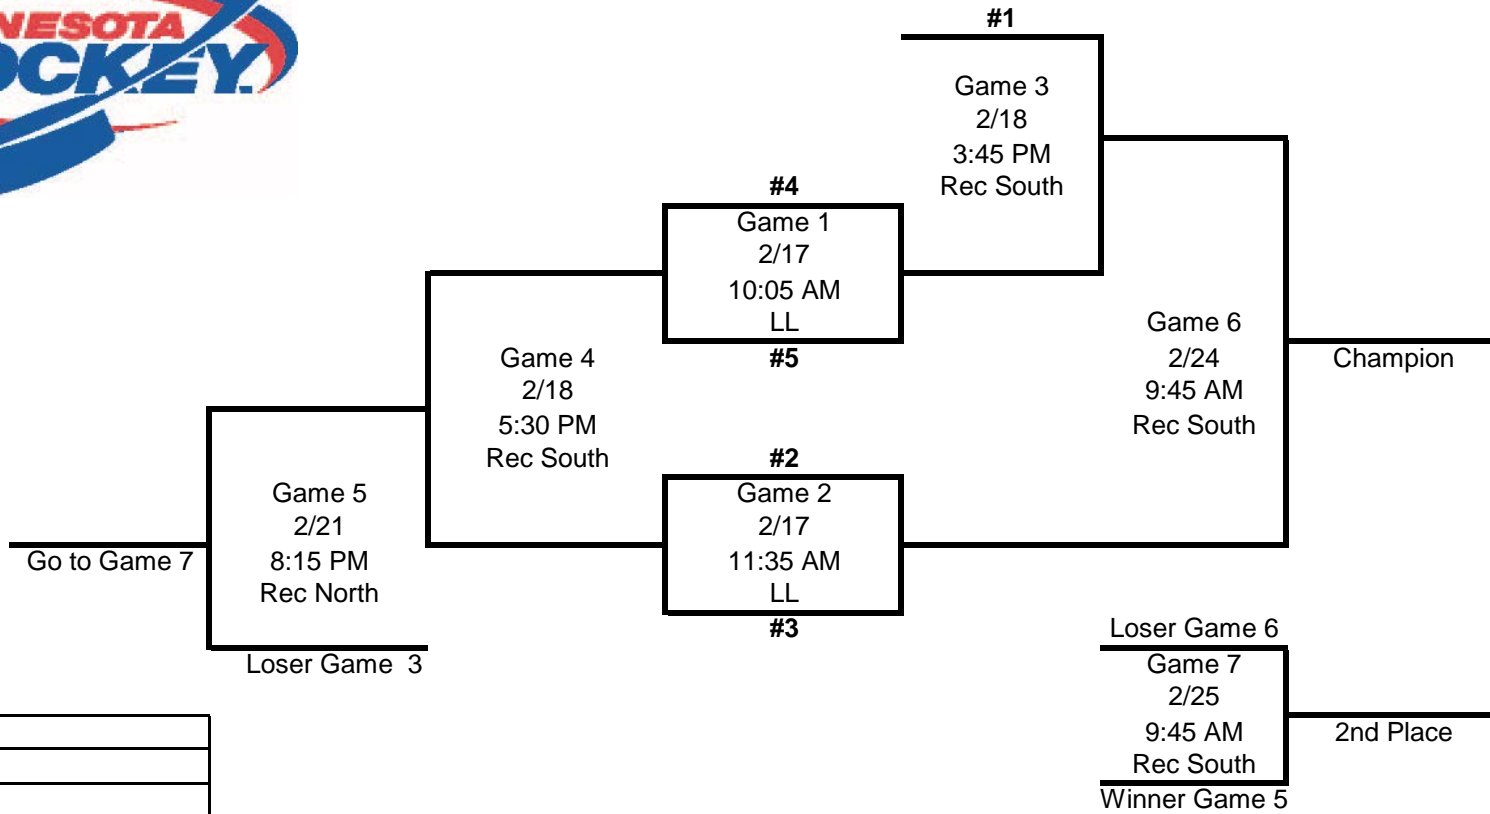

15A - 5 Team

Forest Lake
Mounsvew/Iron
Northeast Metro
Roseville
Stillwater

Go to Game 7

Loser Game 3

Loser Game 6

Winner Game 5