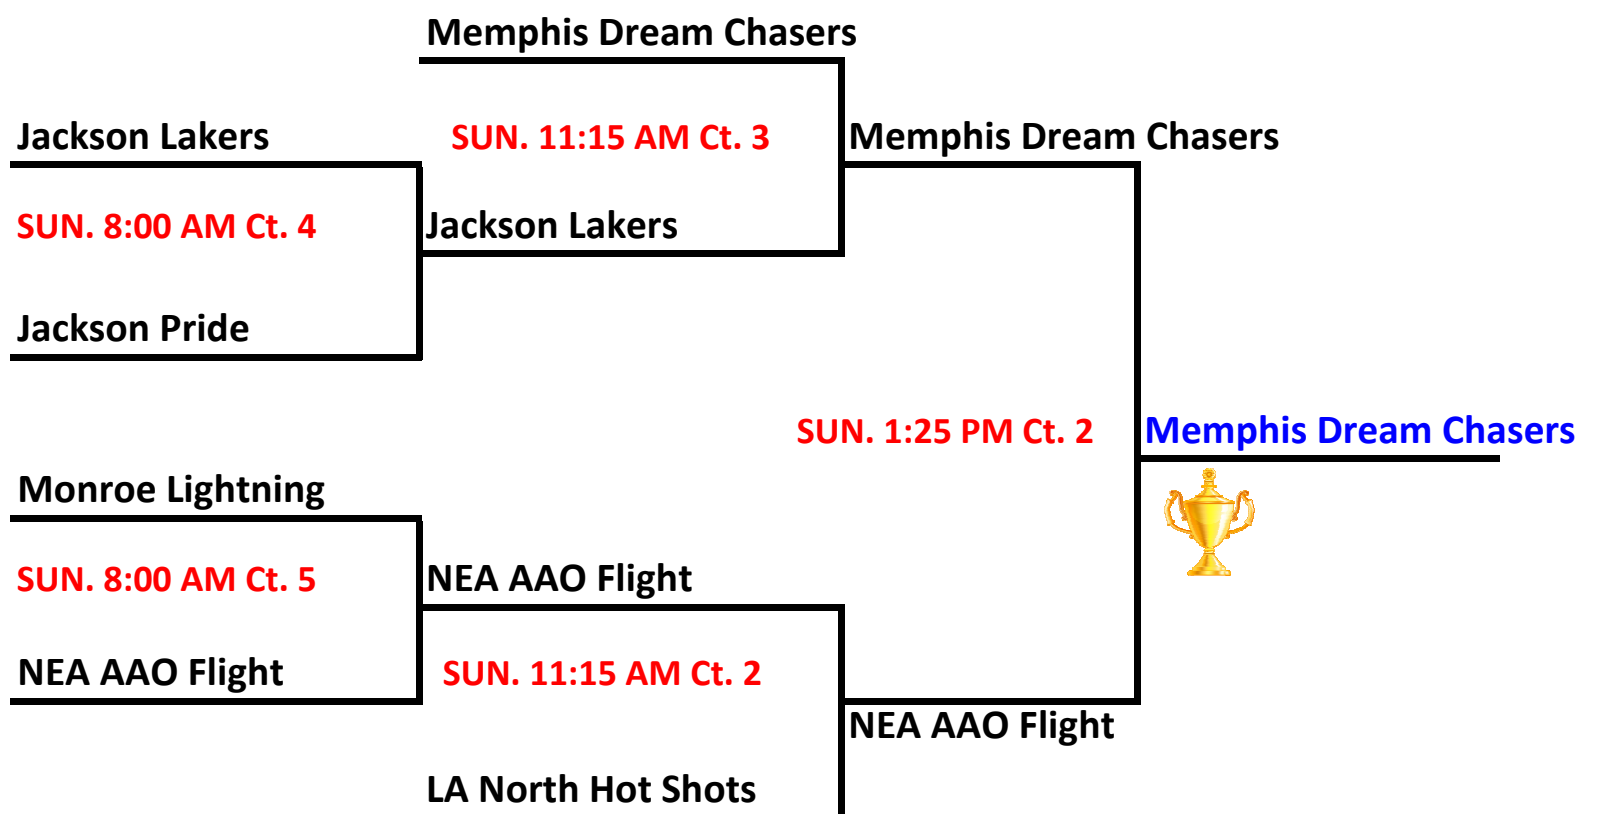

# 2016 KING OF THE COURT CLASSIC - (12U DIVISION)

POOL A					
W L					
2	0	A1	<b>Memphis Dream Chasers (TN)</b>		
0	2	A2	<b>Jackson Pride (MS)</b>		
1	1	A3	<b>Monroe Lightning (LA)</b>		
Teams	Day	Time	Court	Results	
A1 v A3	Sat	9:35 AM	2	A1 <b>43</b>	A3 <b>34</b>
A3 v A2	Sat	11:45 AM	2	A3 <b>43</b>	A2 <b>31</b>
A2 v A1	Sat	3:00 PM	4	A2 <b>35</b>	A1 <b>63</b>

POOL B					
W L					
1	1	B1	<b>Jackson Lakers Elite (MS)</b>		
0	2	B2	<b>NEA AAO Flight (AR)</b>		
2	0	B3	<b>LA North Hot Shots</b>		
Teams	Day	Time	Court	Results	
B1 v B2	Sat	9:35 AM	3	B1 <b>44</b>	B2 <b>41</b>
B3 v B1	Sat	11:45 AM	3	B3 <b>39</b>	B1 <b>37</b>
B2 v B3	Sat	3:00 PM	5	B2 <b>46</b>	B3 <b>48</b>

Home on Top  
Vistor on Bottom