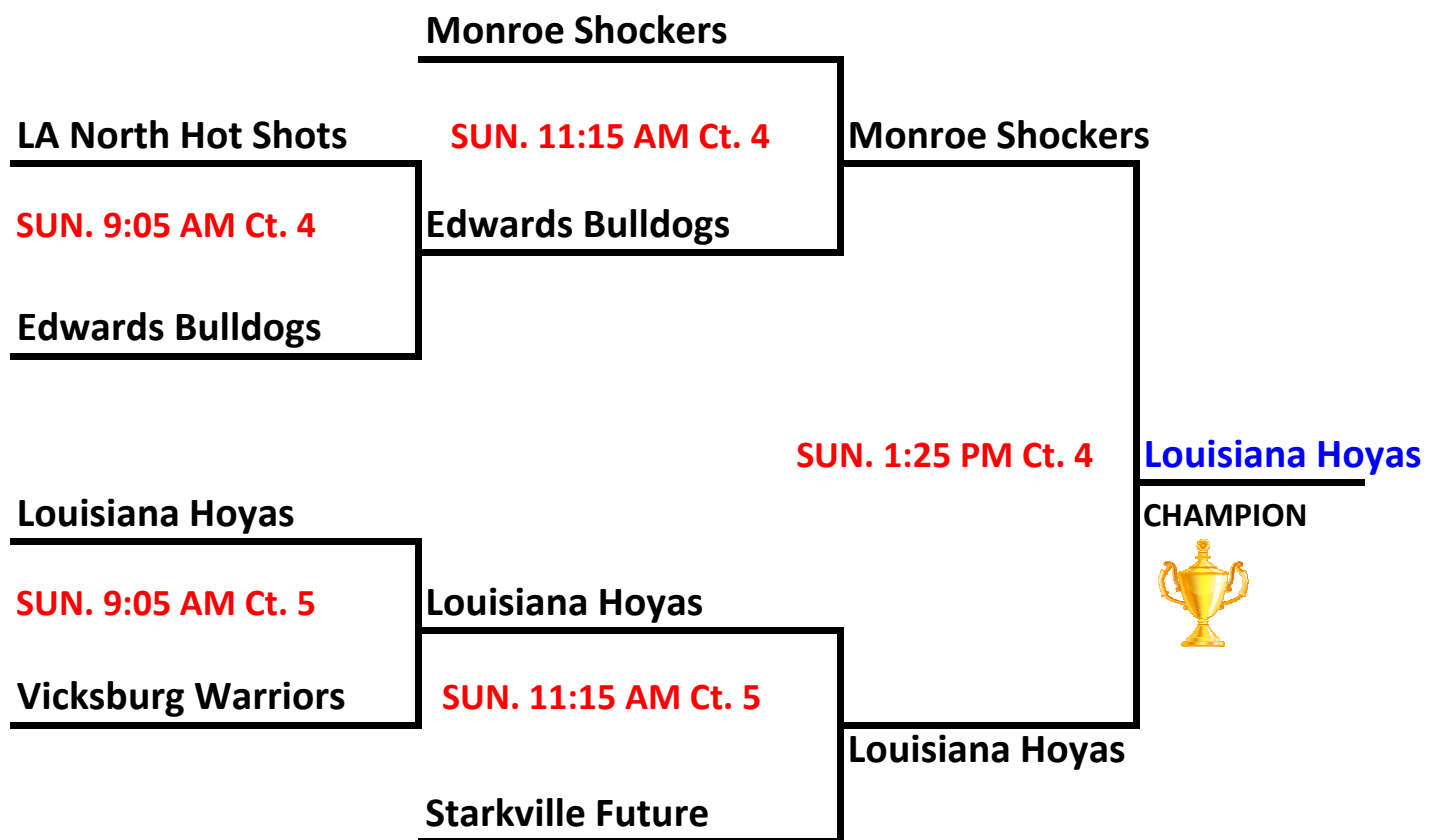

# 2016 KING OF THE COURT CLASSIC - (10U DIVISION)

POOL A					
W L					
1	1	A1	<b>Louisiana Hoyas</b>		
0	2	A2	<b>Edwards Bulldogs (MS)</b>		
2	0	A3	<b>Monroe Shockers (LA)</b>		
Teams	Day	Time	Court	Results	
A1 v A2	Sat	9:35 AM	5	A1	47 A2 23
A3 v A1	Sat	12:50 PM	5	A3	41 A1 34
A2 v A3	Sat	3:00 PM	2	A2	33 A3 53

POOL B					
W L					
0	2	B1	<b>Vicksburg Warriors (MS)</b>		
1	1	B2	<b>LA North Hot Shots</b>		
2	0	B3	<b>Starkville Future (MS)</b>		
Teams	Day	Time	Court	Results	
B1 v B3	Sat	8:30 AM	4	B1	10 B3 38
B2 v B1	Sat	11:45 AM	4	B2	35 B1 13
B3 v B2	Sat	3:00 PM	3	B3	32 B2 31

Home on Top  
Vistor on Bottom