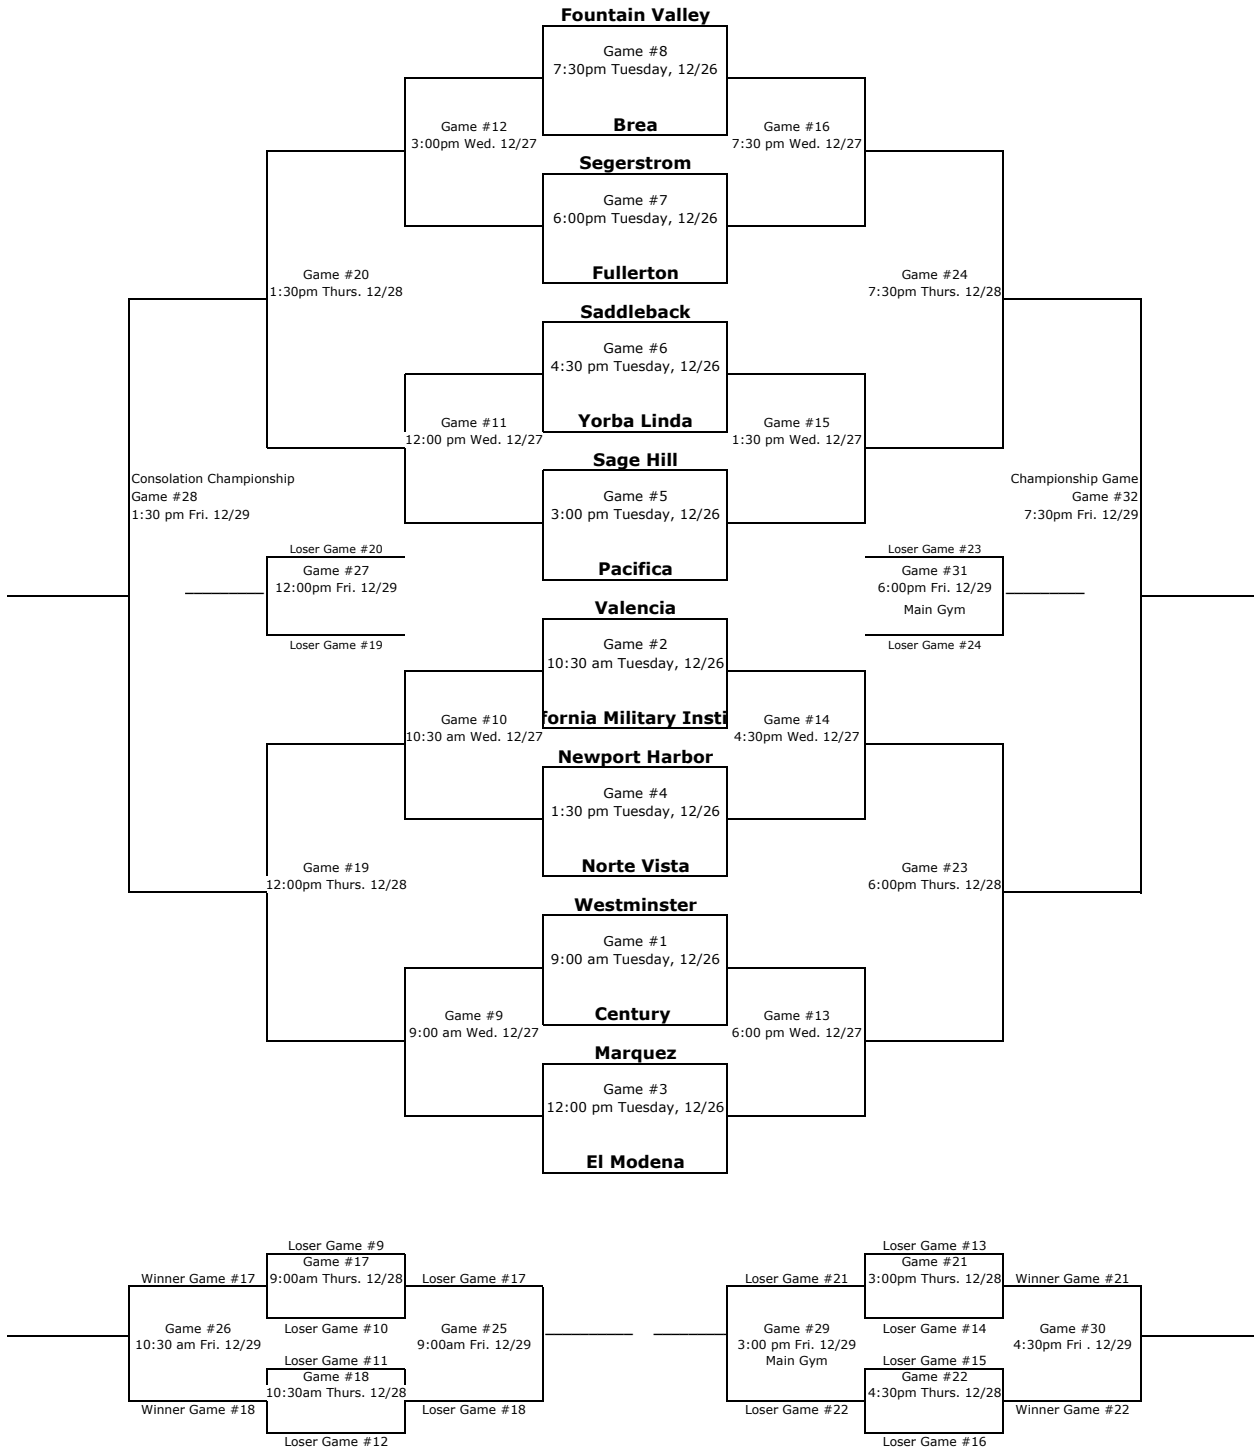

Century Elks Holiday Classic 2017

Tuesday, December 26th - Friday, December 29th, 2017

Bottom Team is home and will wear white jerseys