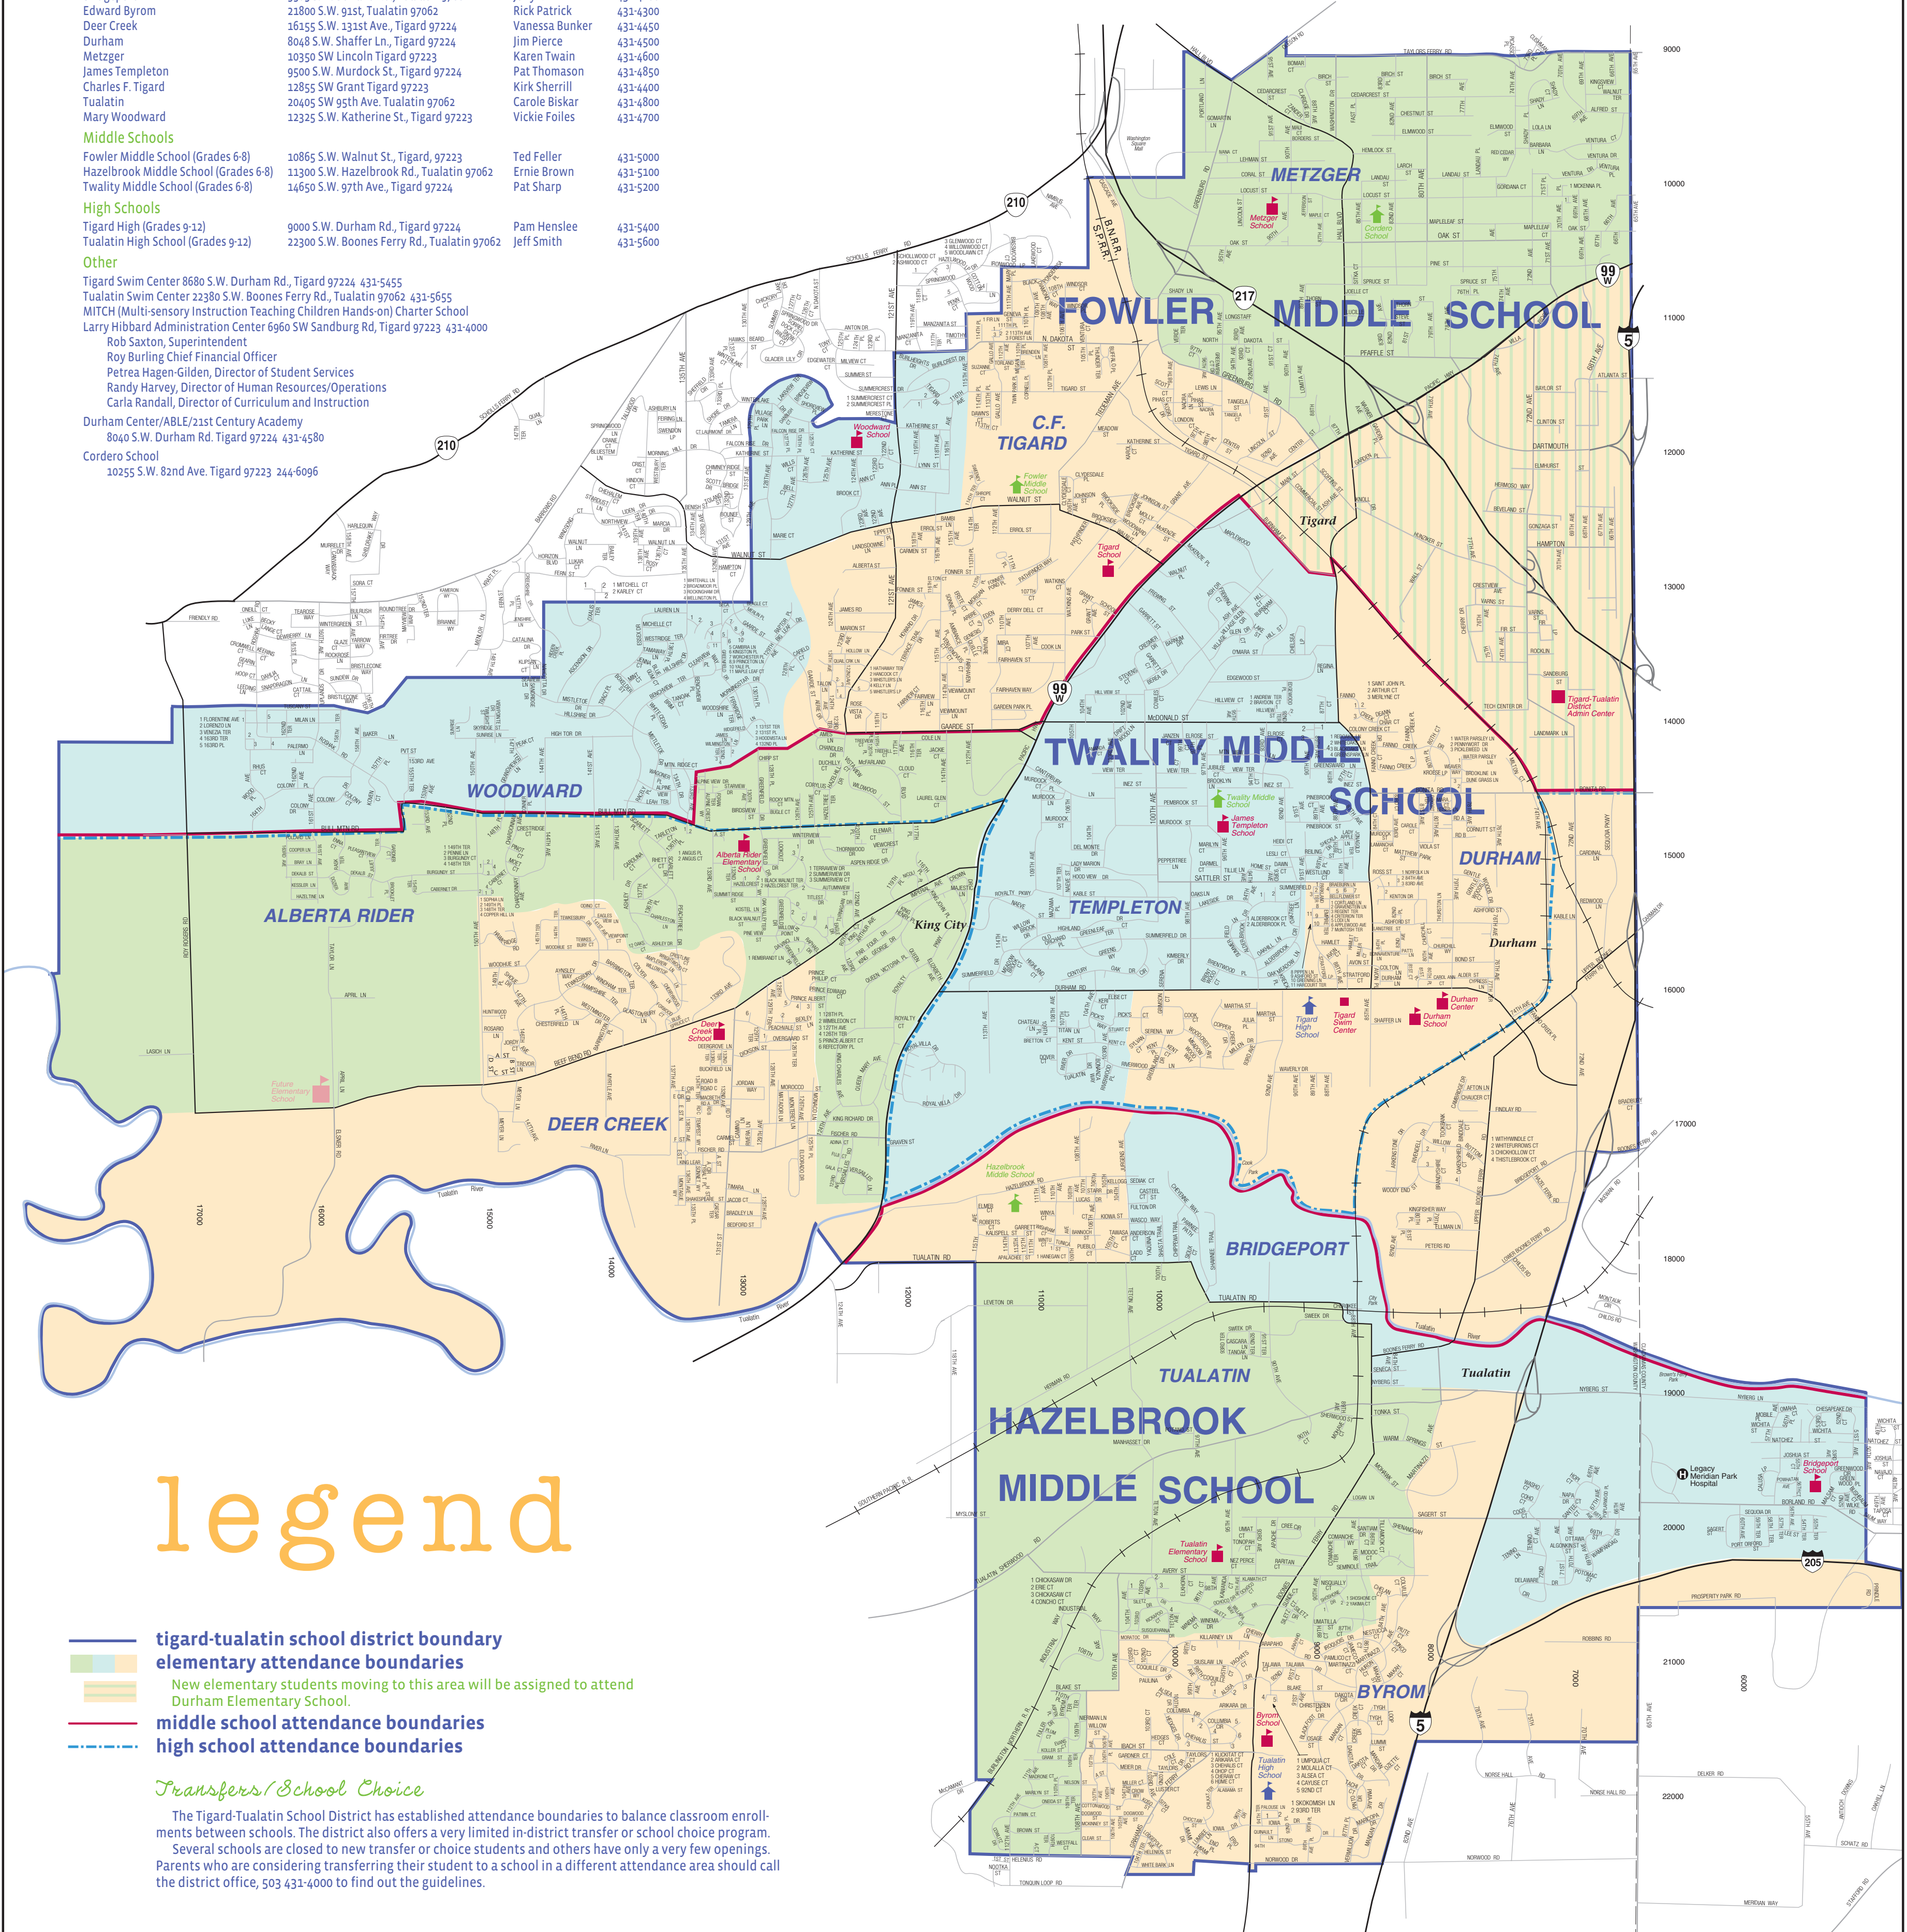

Tigard-Tualatin School District 23J

attendance boundaries

directory

Elementary Schools	Address	Principals	Phone
Alberta Rider	14850 SW 132nd Terrace, Tigard 97224	Darin Barnard	431-4900
Bridgeport	5505 S.W. Borland Rd., Tualatin 97062	Jerry Nihil	431-4200
Edward Byrom	21800 S.W. 93rd, Tualatin 97062	Rick Patrick	431-4300
Deer Creek	16355 S.W. 131st Ave., Tigard 97224	Vanessa Bunker	431-4450
Durham	8048 S.W. Shaffer Ln., Tigard 97224	Jim Pierce	431-4500
Metzger	10350 SW Lincoln Tigard 97223	Karen Twain	431-4600
Durham	9500 S.W. Murdock St., Tigard 97224	Pat Thomason	431-4850
James Templeton	12855 SW Grant Tigard 97223	Kirk Sherrill	431-4400
Charles F. Tigard	20405 SW 95th Ave. Tualatin 97062	Carole Biskar	431-4800
Tualatin	12325 S.W. Katherine St., Tigard 97223	Vickie Foiles	431-4700
Mary Woodward			

Middle Schools	Address	Principals	Phone
Fowler Middle School (Grades 6-8)	10865 S.W. Walnut St., Tigard, 97223	Ted Feller	431-5000
Hazelbrook Middle School (Grades 6-8)	11300 S.W. Hazelbrook Rd., Tualatin 97062	Ernie Brown	431-5100
Twality Middle School (Grades 6-8)	14650 S.W. 97th Ave., Tigard 97224	Pat Sharp	431-5200

Durham Center/ABLE/21st Century Academy
 8040 S.W. Durham Rd. Tigard 97224 431-4580

Cordero School
 10255 S.W. 82nd Ave. Tigard 97223 244-6096

legend

- tigard-tualatin school district boundary
- elementary attendance boundaries
- New elementary students moving to this area will be assigned to attend Durham Elementary School.
- middle school attendance boundaries
- high school attendance boundaries