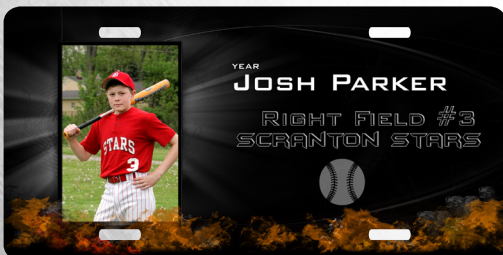

# CATCH THE ACTION

Mother of Pearl Necklace

Bottle Cap Necklace

Trader Cards

Dog Tag

Deluxe Key Chain

8x10 Calendar

License Plate