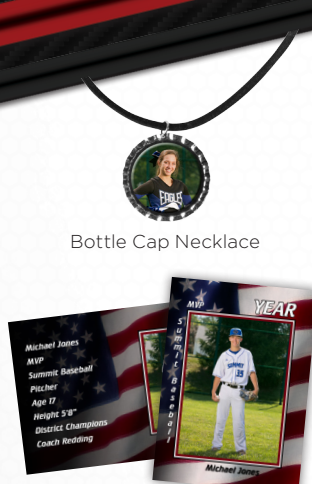

Bag Tag

Image CD

4x6 Metal Desk Print

Statuette

Fun Pack

Aluminum Water Bottle

Ticket Magnet

Magazine Cover

# CATCH THE ACTION

Mother of Pearl Necklace

Bottle Cap Necklace

Trader Cards

Dog Tag

Deluxe Key Chain

8x10 Calendar

License Plate