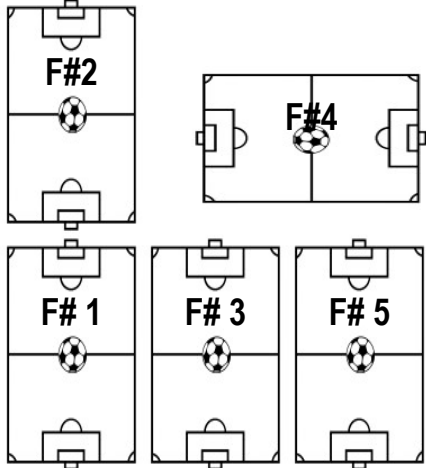

< DUNKELOW ROAD >

MAIN  
ENTRANCE

SCORE is a  
Smoke Free Zone

NO DOGS ALLOWED

ABSOLUTELY  
NO DOGS  
ON SCORE  
GROUNDS

Soccer Complex of Racine  
SCORE

9509 Dunkelow Road  
Franksville, WI 53126  
(262)898-1092

**PRESIDENTS CUP**  
**JUNE 1 & 2**

NORTH  
LOT

WEST PARKING LOT

REFEREE PARKING

Pavilion

Small & Speedy  
Zone

CENTER  
PARKING  
LOT

PLAYGROUND

U9/10 }

Map not to scale