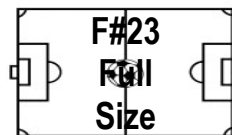

CENTER
PARKING
LOT

PLAYGROUND

NORTH

FRANKSVILLE
PARK
ENTRANCE/EXIT
TO HWY K

{ U11/U12 }

{ U5 - U8 }

U11/U12 }

{ U5 - U8 }