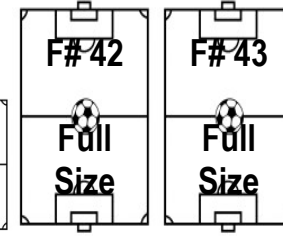

NORTH
LOT

WEST PARKING LOT

REFEREE PARKING

Pavilion

Small & Speedy
Zone

Concessions

Player
Center

Restrooms