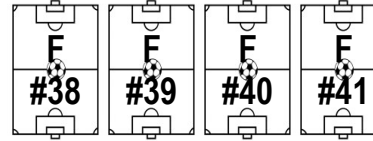

MAIN
ENTRANCE

Soccer Complex of Racine
SCORE

9509 Dunkelow Road
Franksville, WI 53126
(262)898-1092

SCORE is a
Smoke Free Zone

NO DOGS ALLOWED

ABSOLUTELY
NO DOGS
ON SCORE
GROUNDS

U8}

U9/10}

NORTH
LOT

WEST PARKING LOT

REFEREE PARKING

Pavilion

Small & Speedy
Zone

Concessions

Player
Center

Restrooms