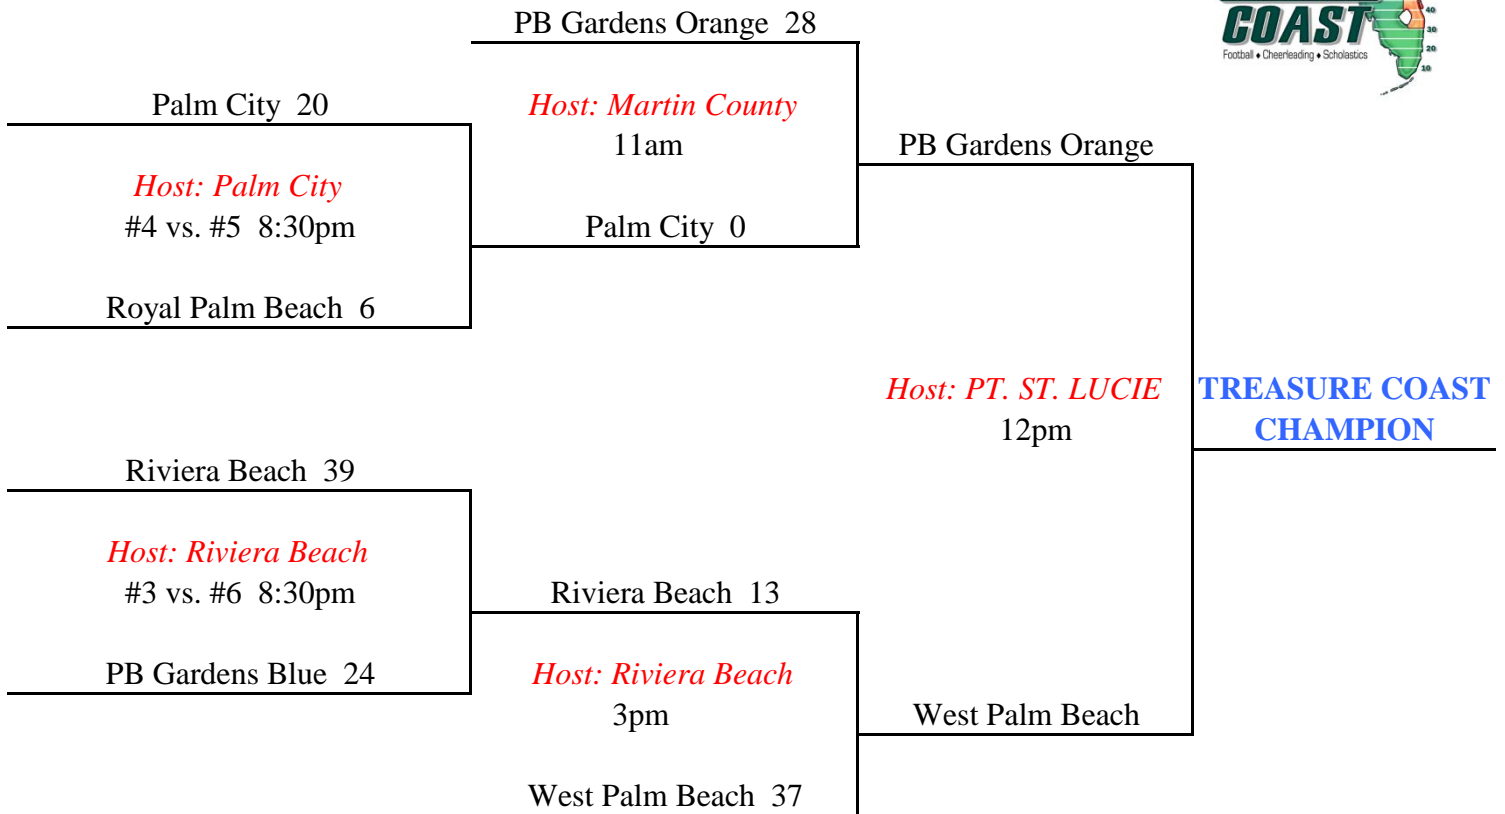

2017 TREASURE COAST PLAYOFFS

JR. VARSITY DIVISION

TUESDAY 10/17
FIRST ROUND

SATURDAY 10/21
SECOND ROUND

SATURDAY 10/28
TCFC CHAMPIONSHIP

NOTE:

*** ALL WEIGH INS WILL BE IN FULL PADS ***

WEIGHT LIMIT WITH PADS 10/17, 10/21, 10/28: 168 or 148 (older/lighter)

TEAMS NEED TO ARRIVE 90 MINUTES PRIOR TO THEIR SCHEDULED GAME TIME

ONLY ROSTERED PERSONNEL WITH A VALID BADGE FOR THAT TEAM

WILL BE ALLOWED ON SIDELINE

ALL PLAYERS MUST HAVE THE POP WARNER PATCH ON THEIR JERSEYS

TEAM COOLERS ONLY. NO OTHER COOLERS WILL BE ALLOWED

ADMISSION: ADULTS $6.00, KIDS $2.00 (5-17yrs. old), Under 4 Free