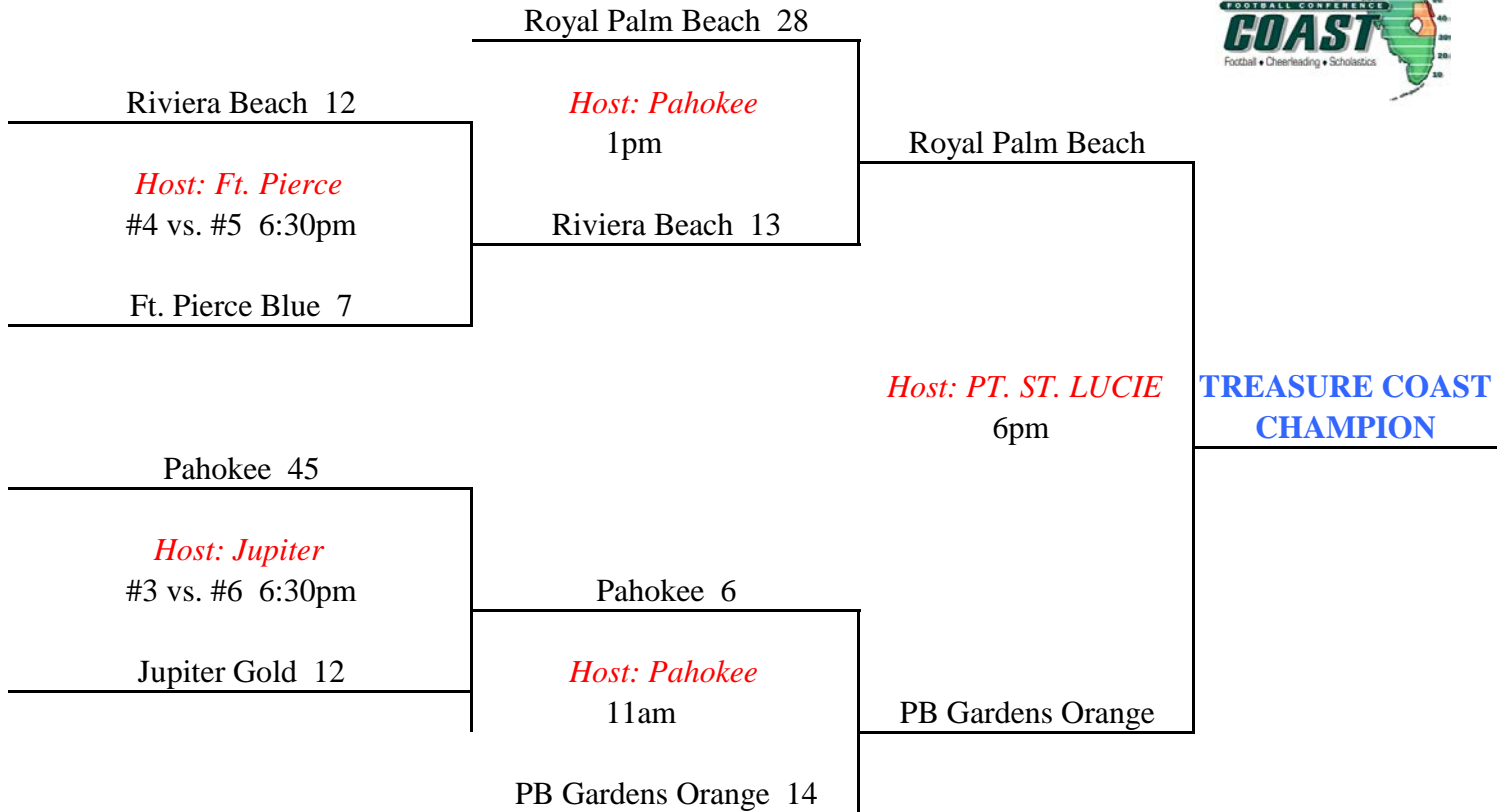

2017 TREASURE COAST PLAYOFFS

MITEY-MITE DIVISION

TUESDAY 10/17
FIRST ROUND

SATURDAY 10/21
SECOND ROUND

SATURDAY 10/28
TCFC CHAMPIONSHIP

NOTE:

***** ALL WEIGH INS WILL BE IN FULL PADS *****

WEIGHT LIMIT WITH PADS 10/17, 10/21, 10/28: 111

TEAMS NEED TO ARRIVE 90 MINUTES PRIOR TO THEIR SCHEDULED GAME TIME

ONLY ROSTERED PERSONNEL WITH A VALID BADGE FOR THAT TEAM

WILL BE ALLOWED ON SIDELINE

ALL PLAYERS MUST HAVE THE POP WARNER PATCH ON THEIR JERSEYS

TEAM COOLERS ONLY. NO OTHER COOLERS WILL BE ALLOWED

ADMISSION: ADULTS \$6.00, KIDS \$2.00 (5-17yrs. old), Under 4 Free

2017 TREASURE COAST PLAYOFFS

JR. PEE WEE DIVISION

TUESDAY 10/17
FIRST ROUND

SATURDAY 10/21
SECOND ROUND