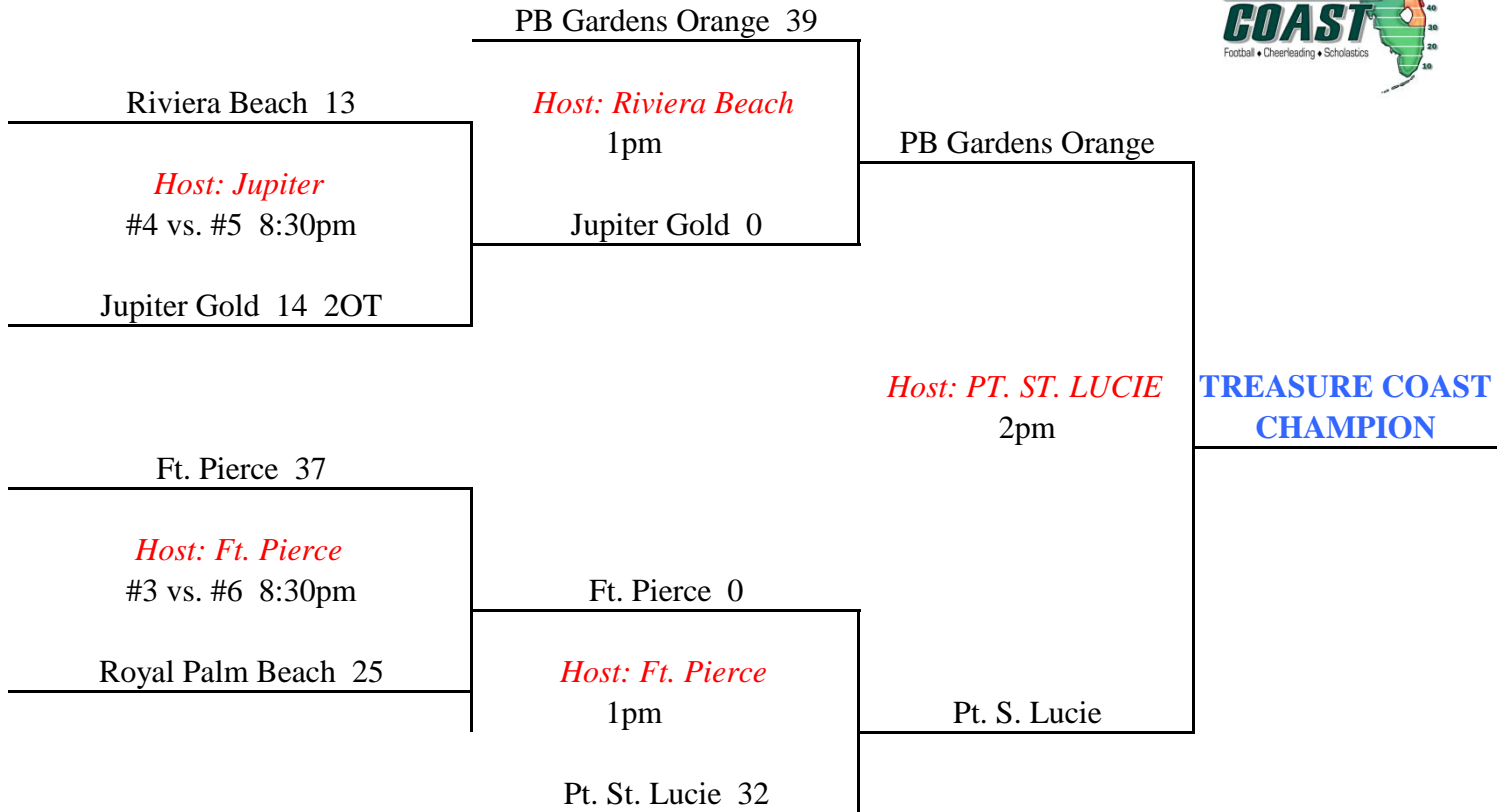

2017 TREASURE COAST PLAYOFFS

PEE WEE DIVISION

TUESDAY 10/17
FIRST ROUND

SATURDAY 10/21
SECOND ROUND

SATURDAY 10/28
TCFC CHAMPIONSHIP

NOTE:

***** ALL WEIGH INS WILL BE IN FULL PADS *****

WEIGHT LIMIT WITH PADS 10/17, 10/21, 10/28: 142 or 122 (older/lighter)