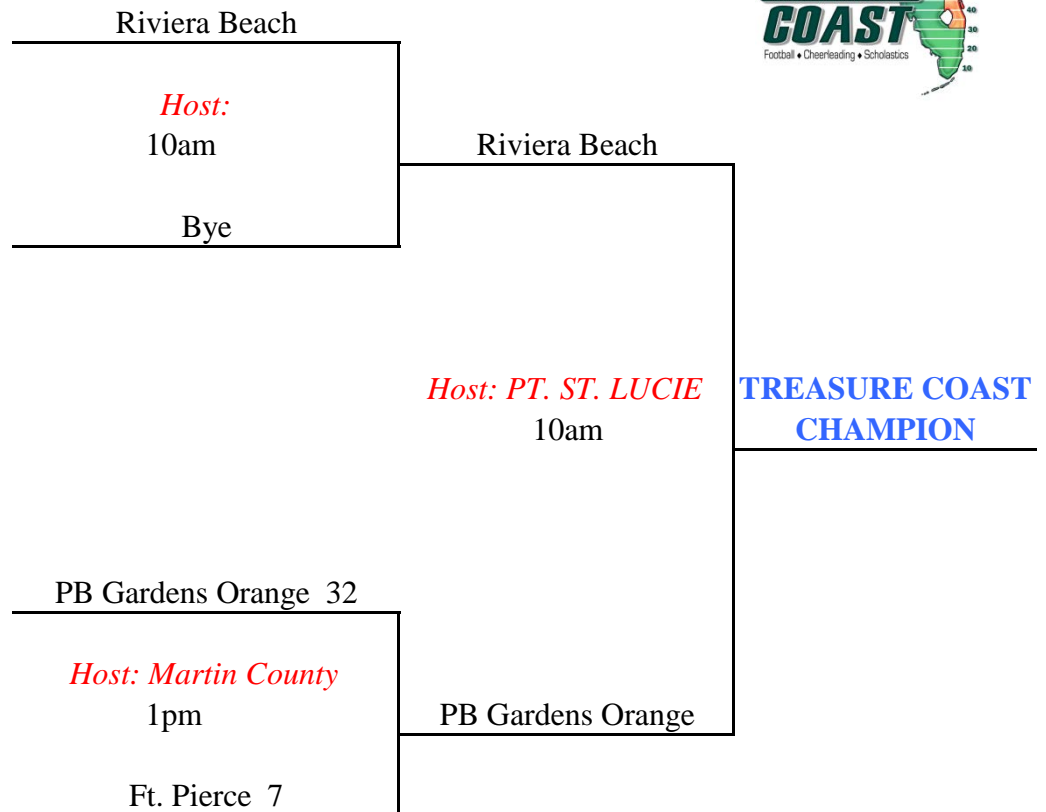

2017 TREASURE COAST PLAYOFFS

UNLIMITED DIVISION

TUESDAY 10/17
FIRST ROUND

SATURDAY 10/21
SECOND ROUND

SATURDAY 10/28
TCFC CHAMPIONSHIP

NOTE:

***** ALL WEIGH INS WILL BE IN FULL PADS *****

WEIGHT LIMIT WITH PADS 10/17, 10/21, 10/28: Unlimited