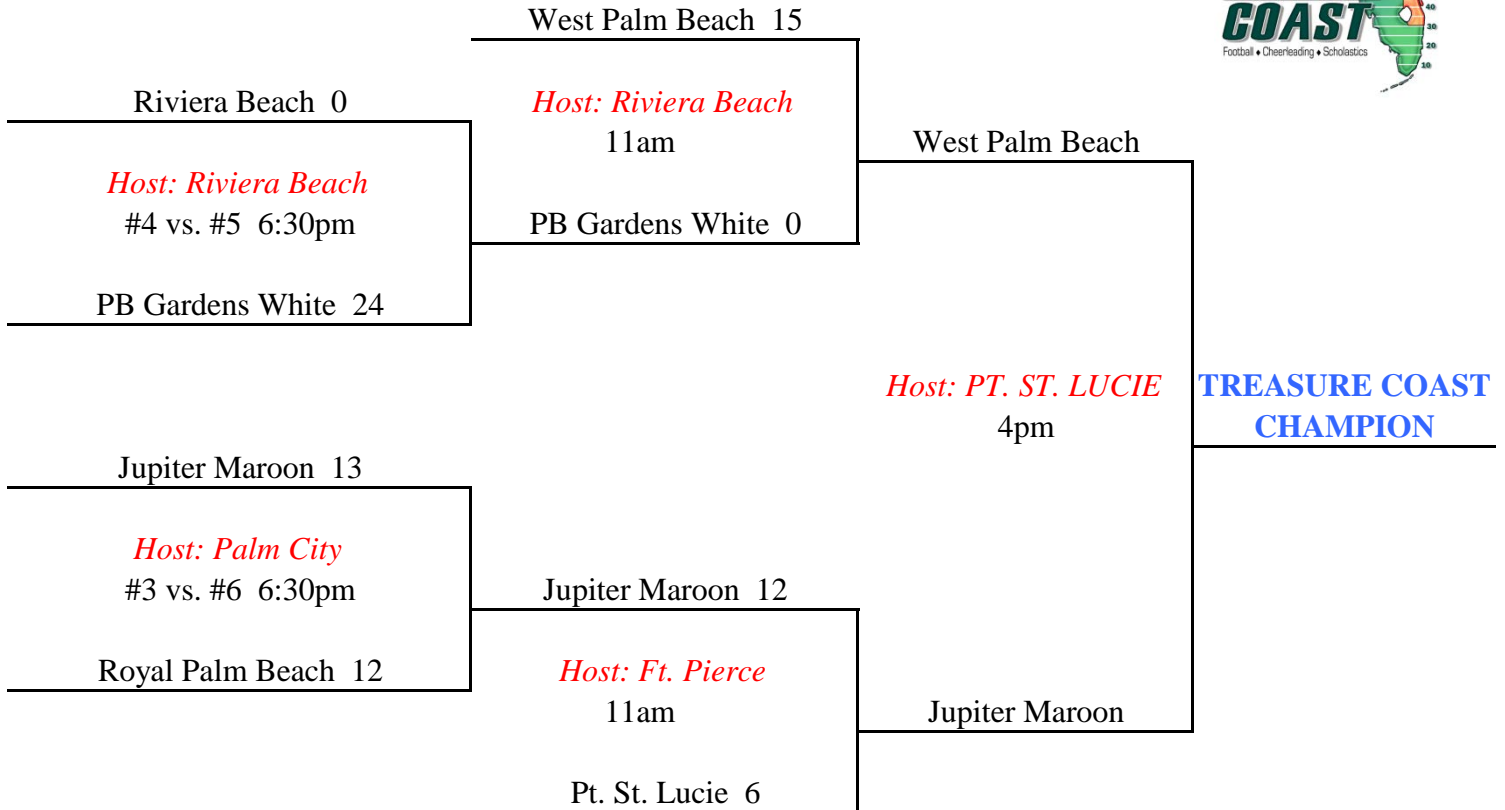

2017 TREASURE COAST PLAYOFFS

JR. PEE WEE DIVISION

TUESDAY 10/17
FIRST ROUND

SATURDAY 10/21
SECOND ROUND

SATURDAY 10/28
TCFC CHAMPIONSHIP

NOTE:

*** ALL WEIGH INS WILL BE IN FULL PADS ***

WEIGHT LIMIT WITH PADS 10/17, 10/21, 10/28: 127 or 107 (older/lighter)

TEAMS NEED TO ARRIVE 90 MINUTES PRIOR TO THEIR SCHEDULED GAME TIME

ONLY ROSTERED PERSONNEL WITH A VALID BADGE FOR THAT TEAM

WILL BE ALLOWED ON SIDELINE

ALL PLAYERS MUST HAVE THE POP WARNER PATCH ON THEIR JERSEYS

TEAM COOLERS ONLY. NO OTHER COOLERS WILL BE ALLOWED

ADMISSION: ADULTS $6.00, KIDS $2.00 (5-17yrs. old), Under 4 Free