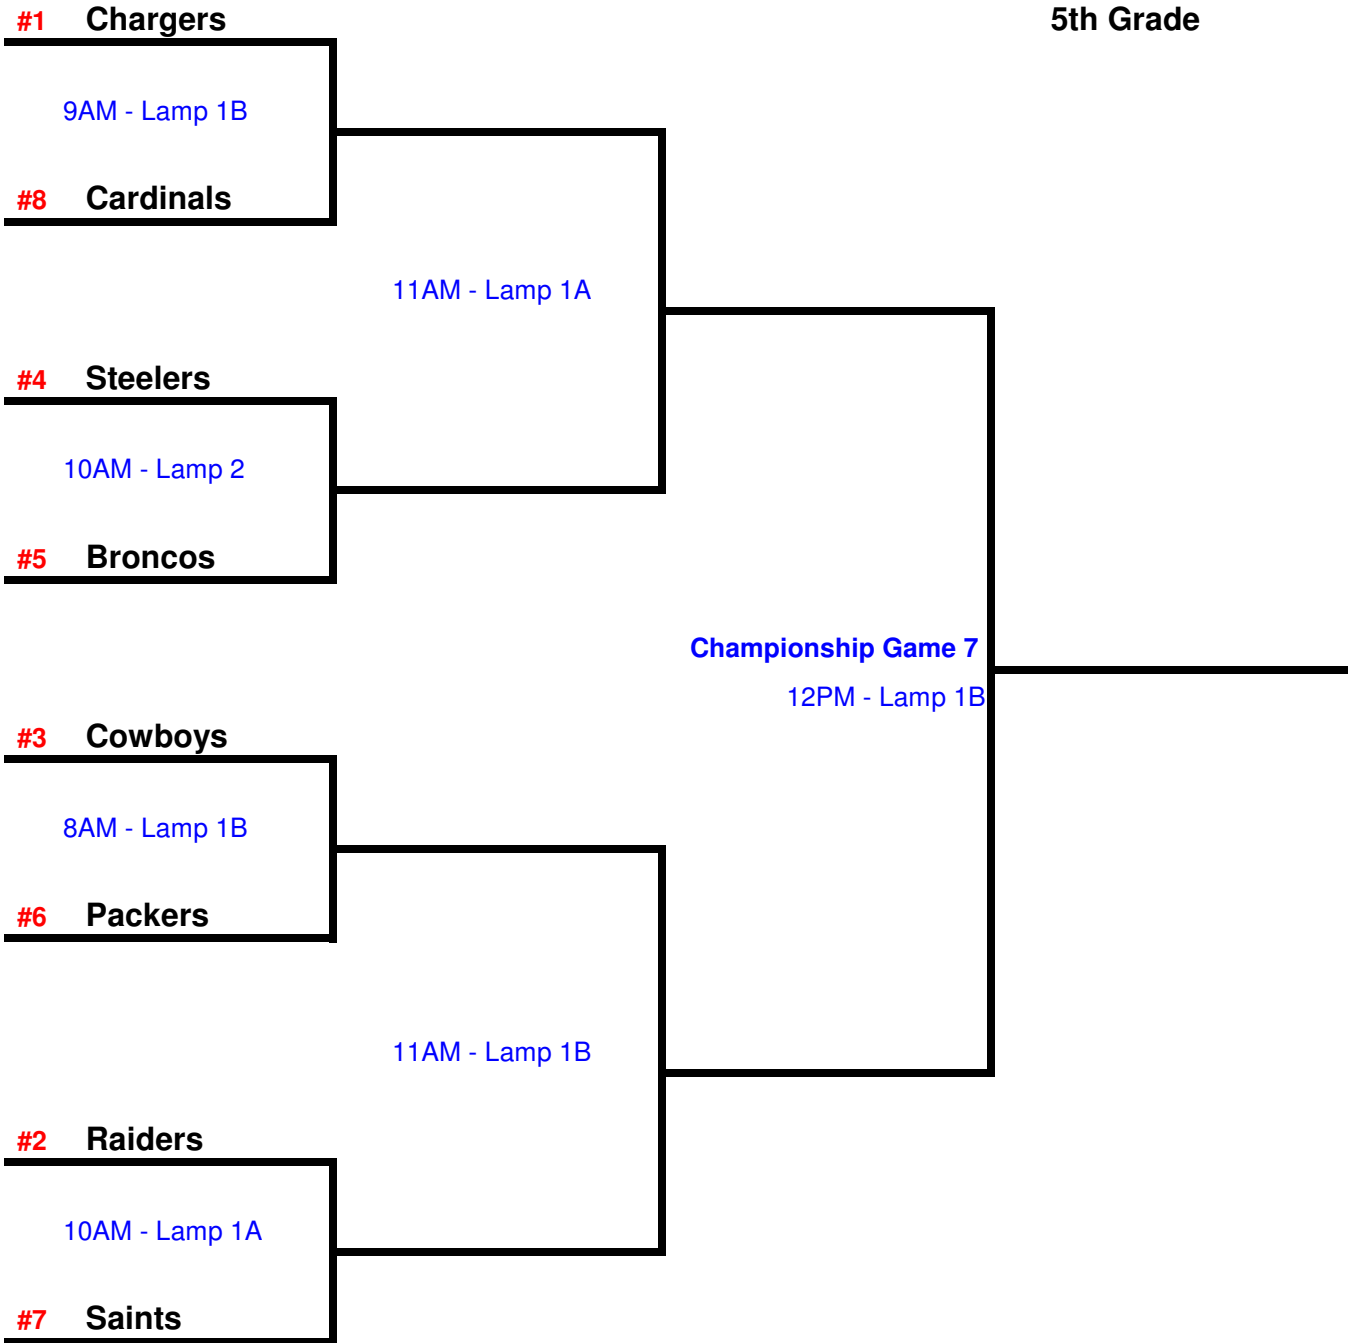

8-Team Single Elim Tournament Bracket

5th Grade

C h a m p i o n s h i p B r a c k e t

*Higher Seed Is Home Team